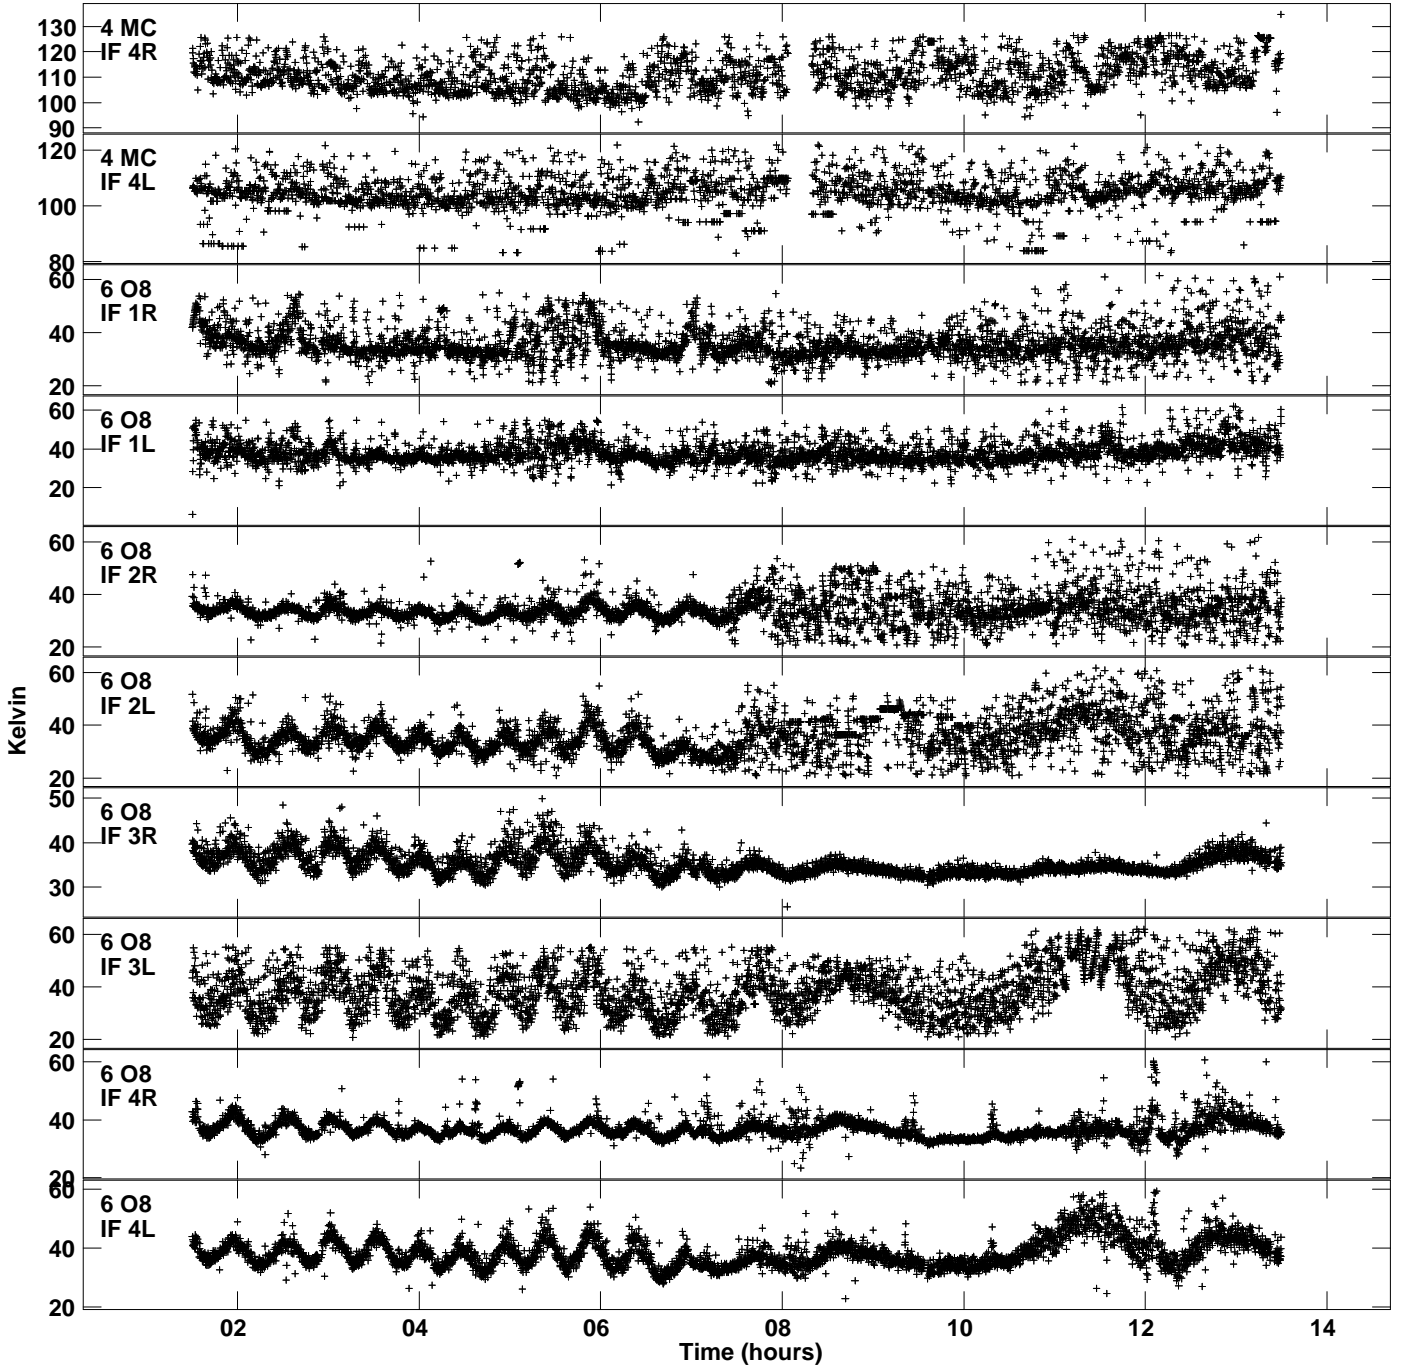

Plot file version 1 created 19-SEP-2023 16:54:54  
Tsyst vs UTC time for EV024H.UVDATA.1  
TY 1 Rpol & Lpol IF 1 - 4

Plot file version 2 created 19-SEP-2023 16:54:54  
Tsys vs UTC time for EV024H.UVDATA.1  
TY 1 Rpol & Lpol IF 1 - 4

Plot file version 3 created 19-SEP-2023 16:54:54  
Tsys vs UTC time for EV024H.UVDATA.1  
TY 1 Rpol & Lpol IF 1 - 4

Plot file version 4 created 19-SEP-2023 16:54:54  
Tsyst vs UTC time for EV024H.UVDATA.1  
TY 1 Rpol & Lpol IF 1 - 4

Plot file version 5 created 19-SEP-2023 16:54:54  
Tsys vs UTC time for EV024H.UVDATA.1  
TY 1 Rpol & Lpol IF 1 - 4

Plot file version 6 created 19-SEP-2023 16:54:54  
Tsys vs UTC time for EV024H.UVDATA.1  
TY 1 Rpol & Lpol IF 1 - 4

Plot file version 7 created 19-SEP-2023 16:54:54  
Tsyst vs UTC time for EV024H.UVDATA.1  
TY 1 Rpol & Lpol IF 1 - 4