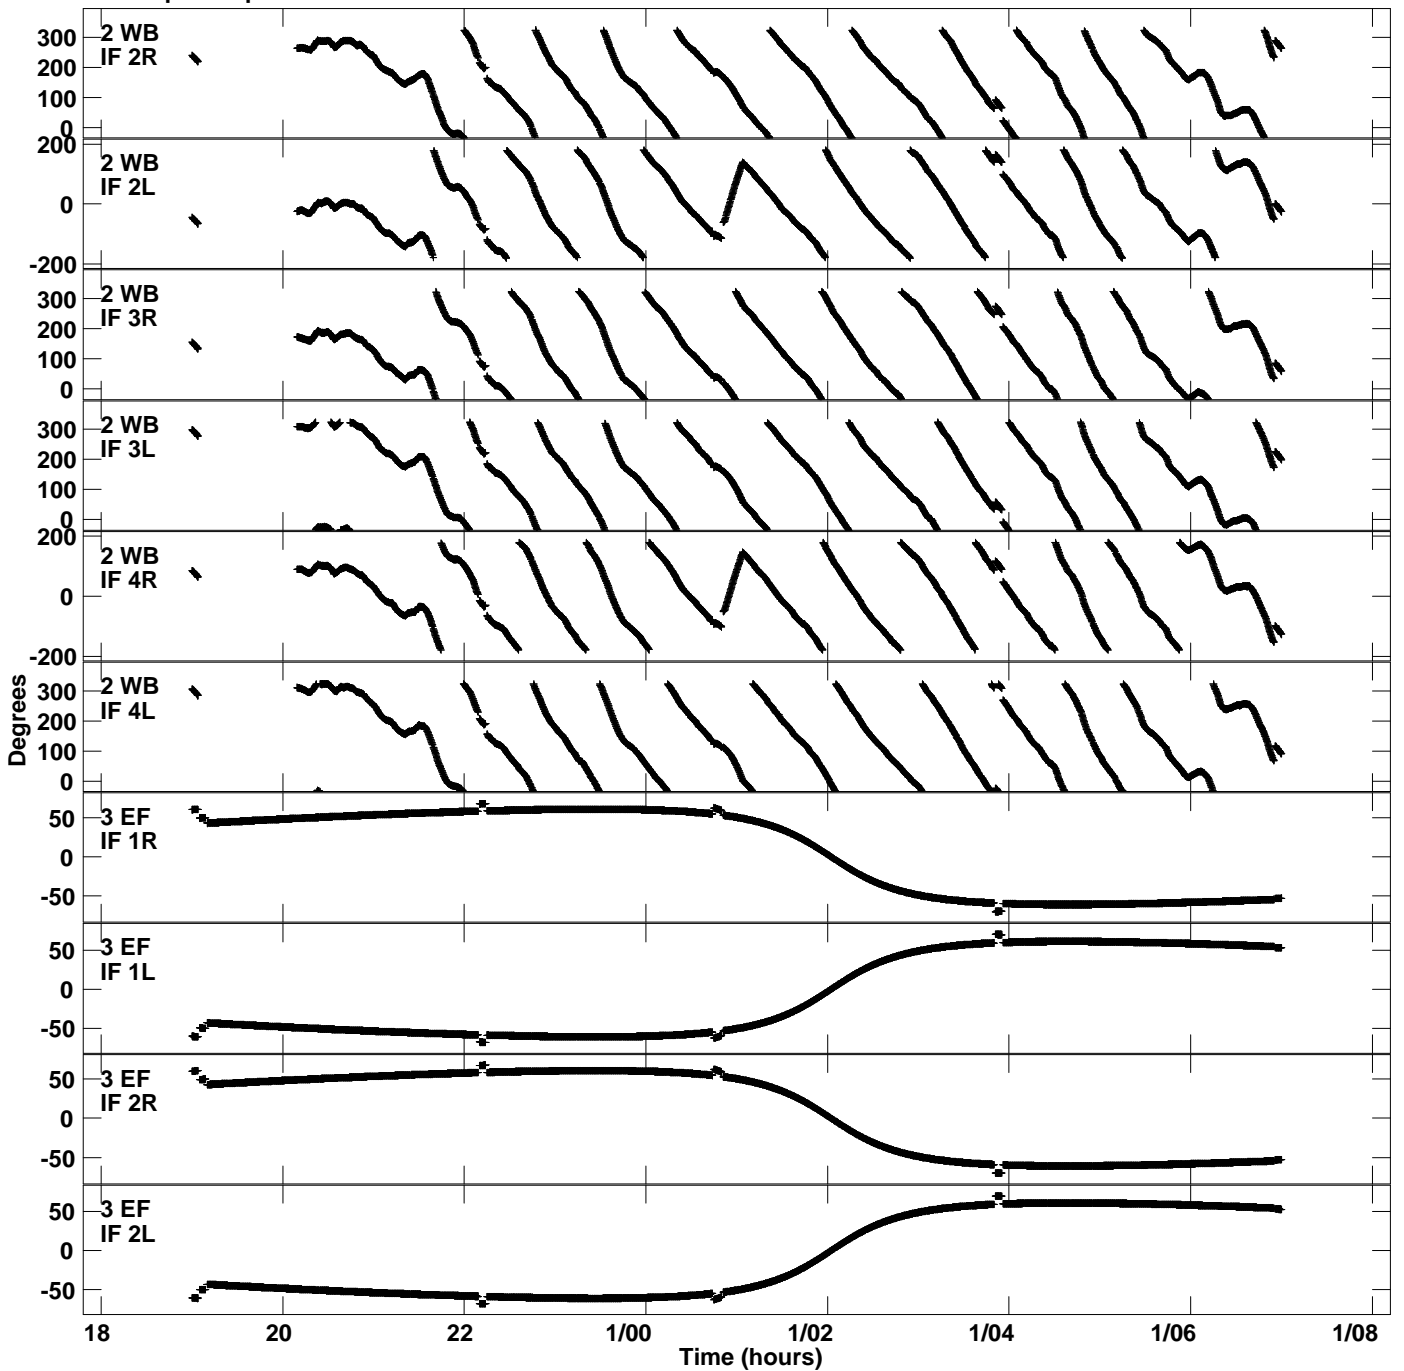

Plot file version 1 created 27-OCT-2023 18:17:14
Gain phs vs UTC time for EV024I_1.UVDATA.1
CL 4 Rpol & Lpol IF 1 - 4

Plot file version 2 created 27-OCT-2023 18:17:14
Gain phs vs UTC time for EV024I_1.UVDATA.1
CL 4 Rpol & Lpol IF 1 - 4

Plot file version 3 created 27-OCT-2023 18:17:14
Gain phs vs UTC time for EV024I_1.UVDATA.1
CL 4 Rpol & Lpol IF 1 - 4

Plot file version 4 created 27-OCT-2023 18:17:14
Gain phs vs UTC time for EV024I_1.UVDATA.1
CL 4 Rpol & Lpol IF 1 - 4

Plot file version 5 created 27-OCT-2023 18:17:14
Gain phs vs UTC time for EV024I_1.UVDATA.1
CL 4 Rpol & Lpol IF 1 - 4

Plot file version 6 created 27-OCT-2023 18:17:14
Gain phs vs UTC time for EV024I_1.UVDATA.1
CL 4 Rpol & Lpol IF 1 - 4