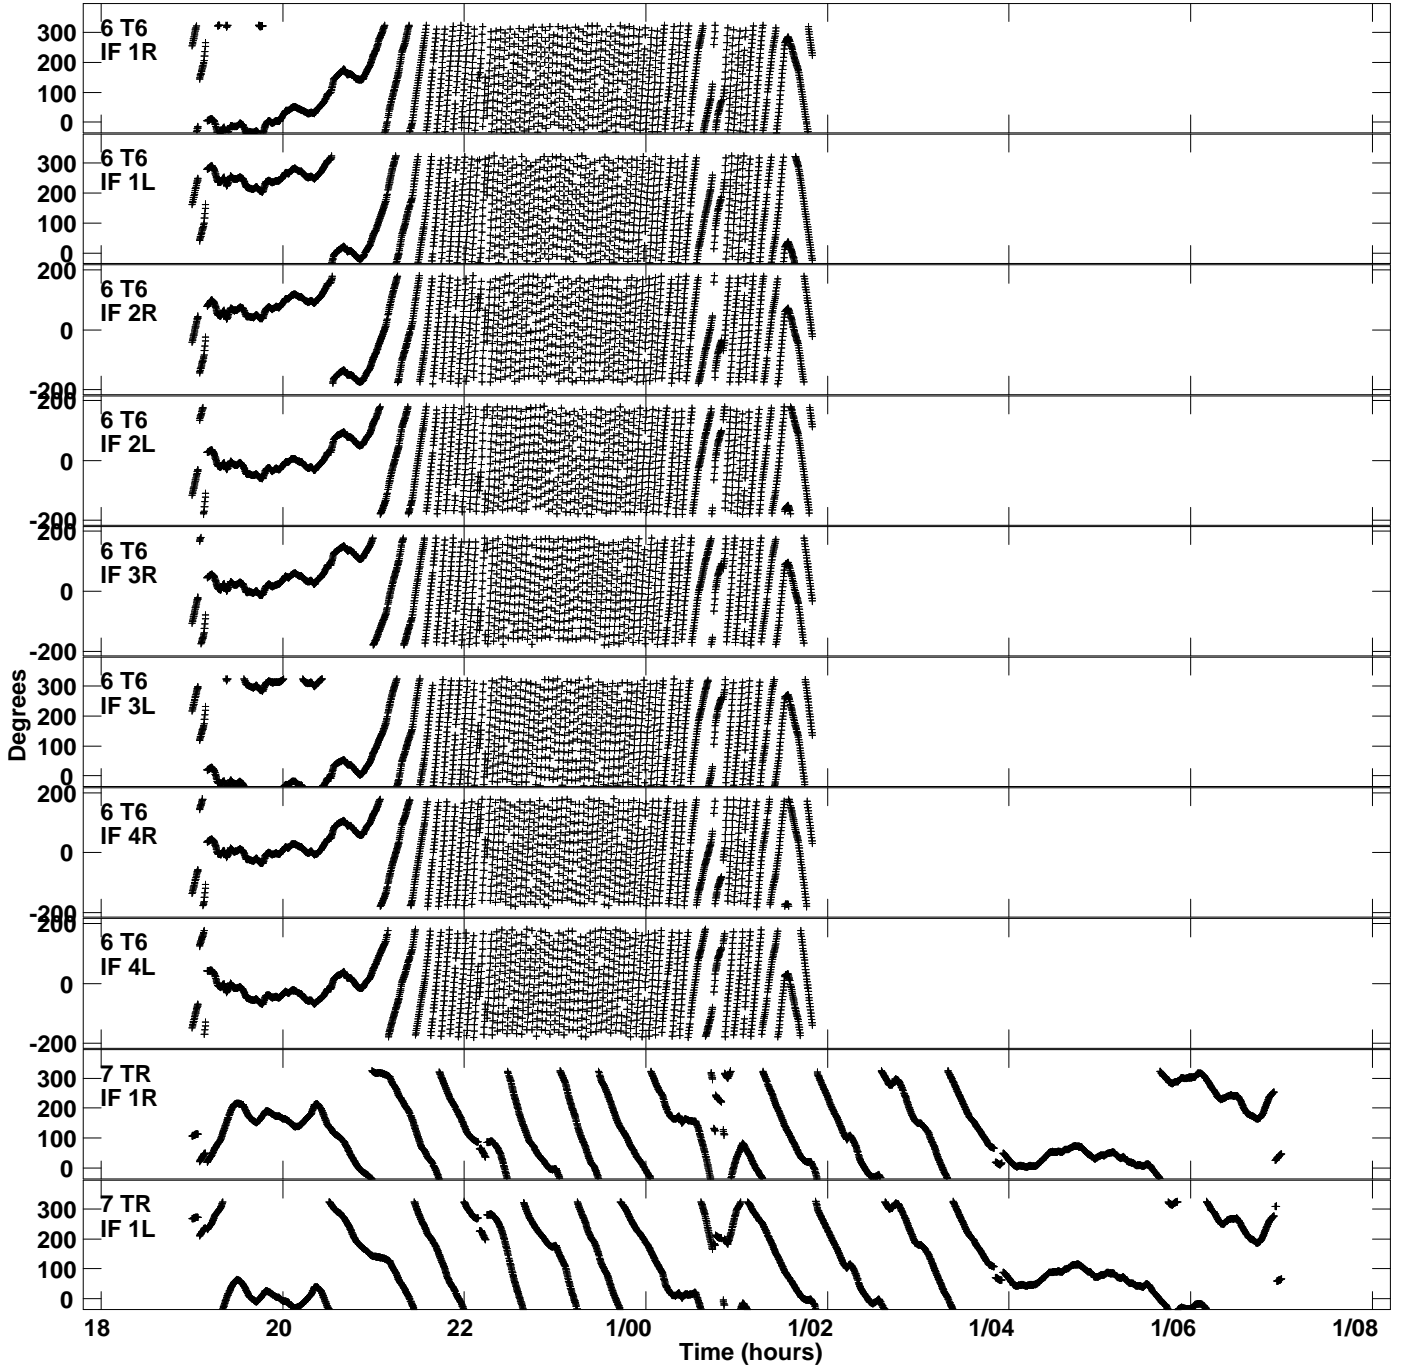

Plot file version 1 created 27-OCT-2023 18:17:14
Gain phs vs UTC time for EV024I_1.UVDATA.1
CL 4 Rpol & Lpol IF 1 - 4

Plot file version 2 created 27-OCT-2023 18:17:14
Gain phs vs UTC time for EV024I_1.UVDATA.1
CL 4 Rpol & Lpol IF 1 - 4

Plot file version 3 created 27-OCT-2023 18:17:14
Gain phs vs UTC time for EV024I_1.UVDATA.1
CL 4 Rpol & Lpol IF 1 - 4

Plot file version 4 created 27-OCT-2023 18:17:14
Gain phs vs UTC time for EV024I_1.UVDATA.1
CL 4 Rpol & Lpol IF 1 - 4

Plot file version 5 created 27-OCT-2023 18:17:14
Gain phs vs UTC time for EV024I_1.UVDATA.1
CL 4 Rpol & Lpol IF 1 - 4

Plot file version 6 created 27-OCT-2023 18:17:14
Gain phs vs UTC time for EV024I_1.UVDATA.1
CL 4 Rpol & Lpol IF 1 - 4