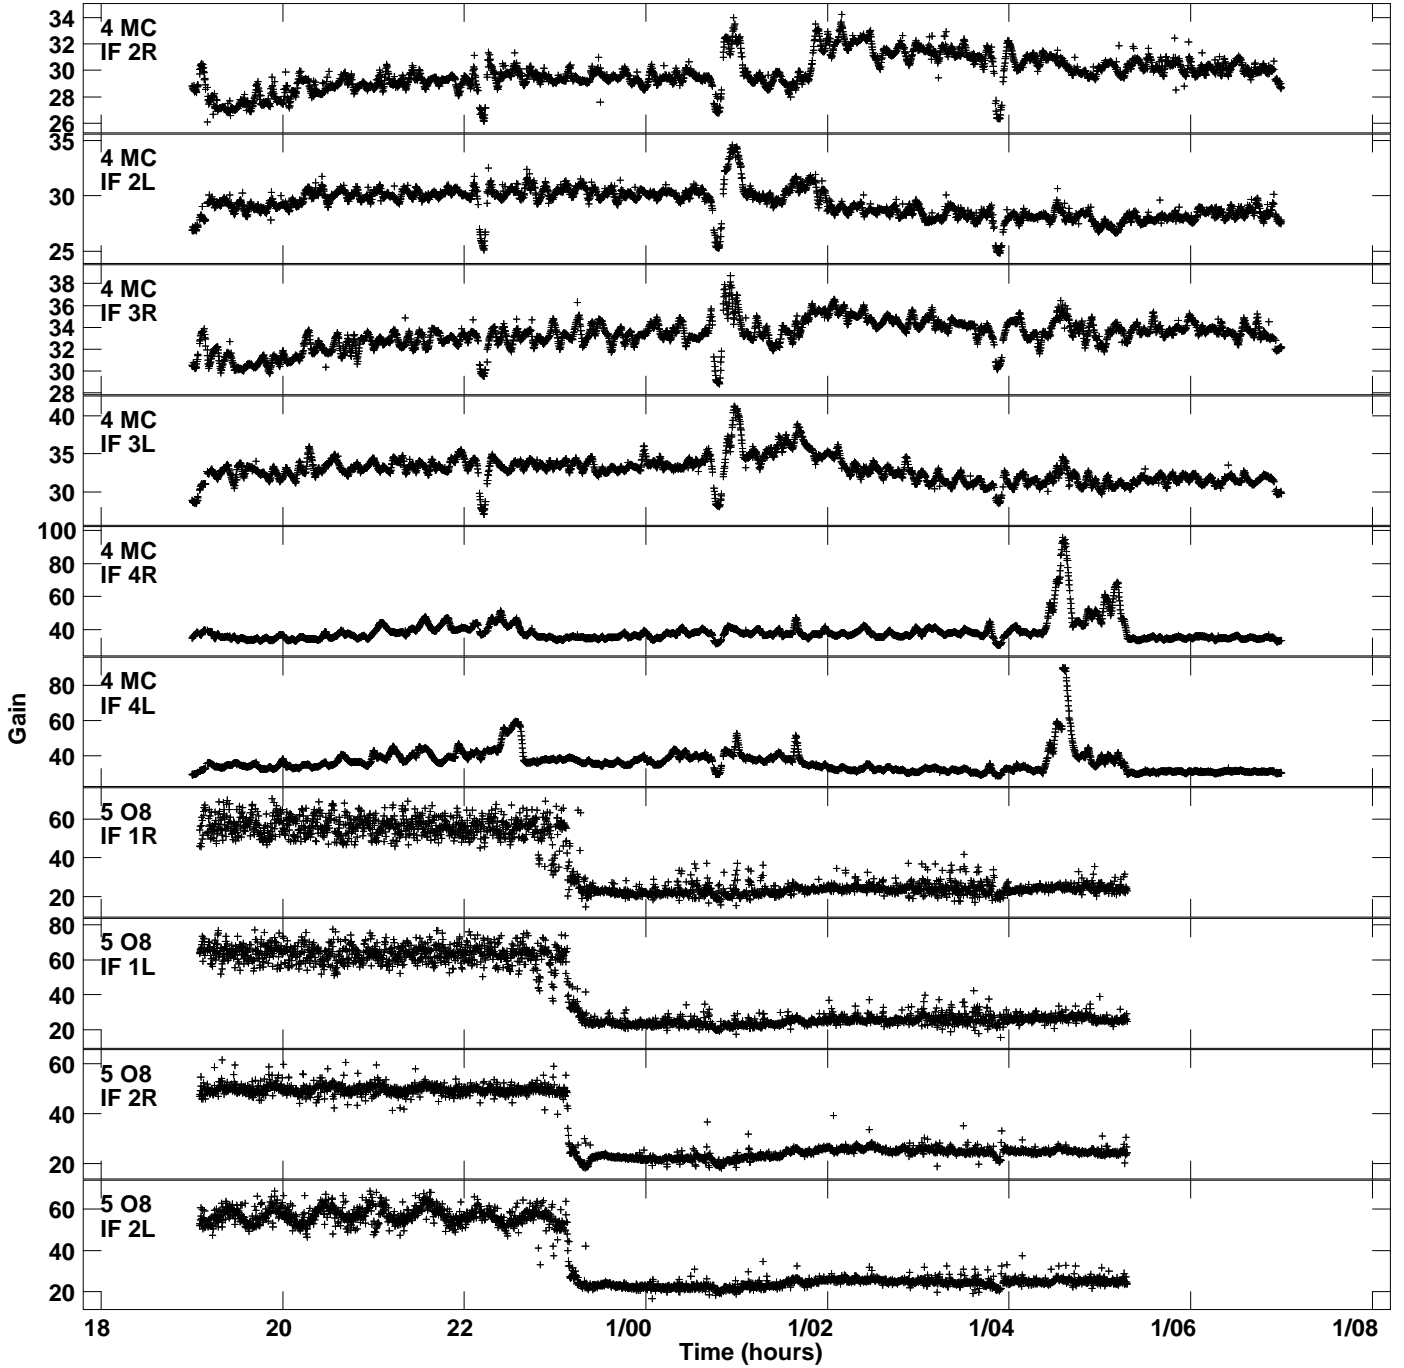

Plot file version 1 created 27-OCT-2023 18:22:43
Gain amp vs UTC time for EV024I_1.TMP.1
CL 5 Rpol & Lpol IF 1 - 4

Plot file version 2 created 27-OCT-2023 18:22:43
Gain amp vs UTC time for EV024I_1.TMP.1
CL 5 Rpol & Lpol IF 1 - 4

Plot file version 3 created 27-OCT-2023 18:22:43
Gain amp vs UTC time for EV024I_1.TMP.1
CL 5 Rpol & Lpol IF 1 - 4

Plot file version 4 created 27-OCT-2023 18:22:43
Gain amp vs UTC time for EV024I_1.TMP.1
CL 5 Rpol & Lpol IF 1 - 4

Plot file version 5 created 27-OCT-2023 18:22:43
Gain amp vs UTC time for EV024I_1.TMP.1
CL 5 Rpol & Lpol IF 1 - 4