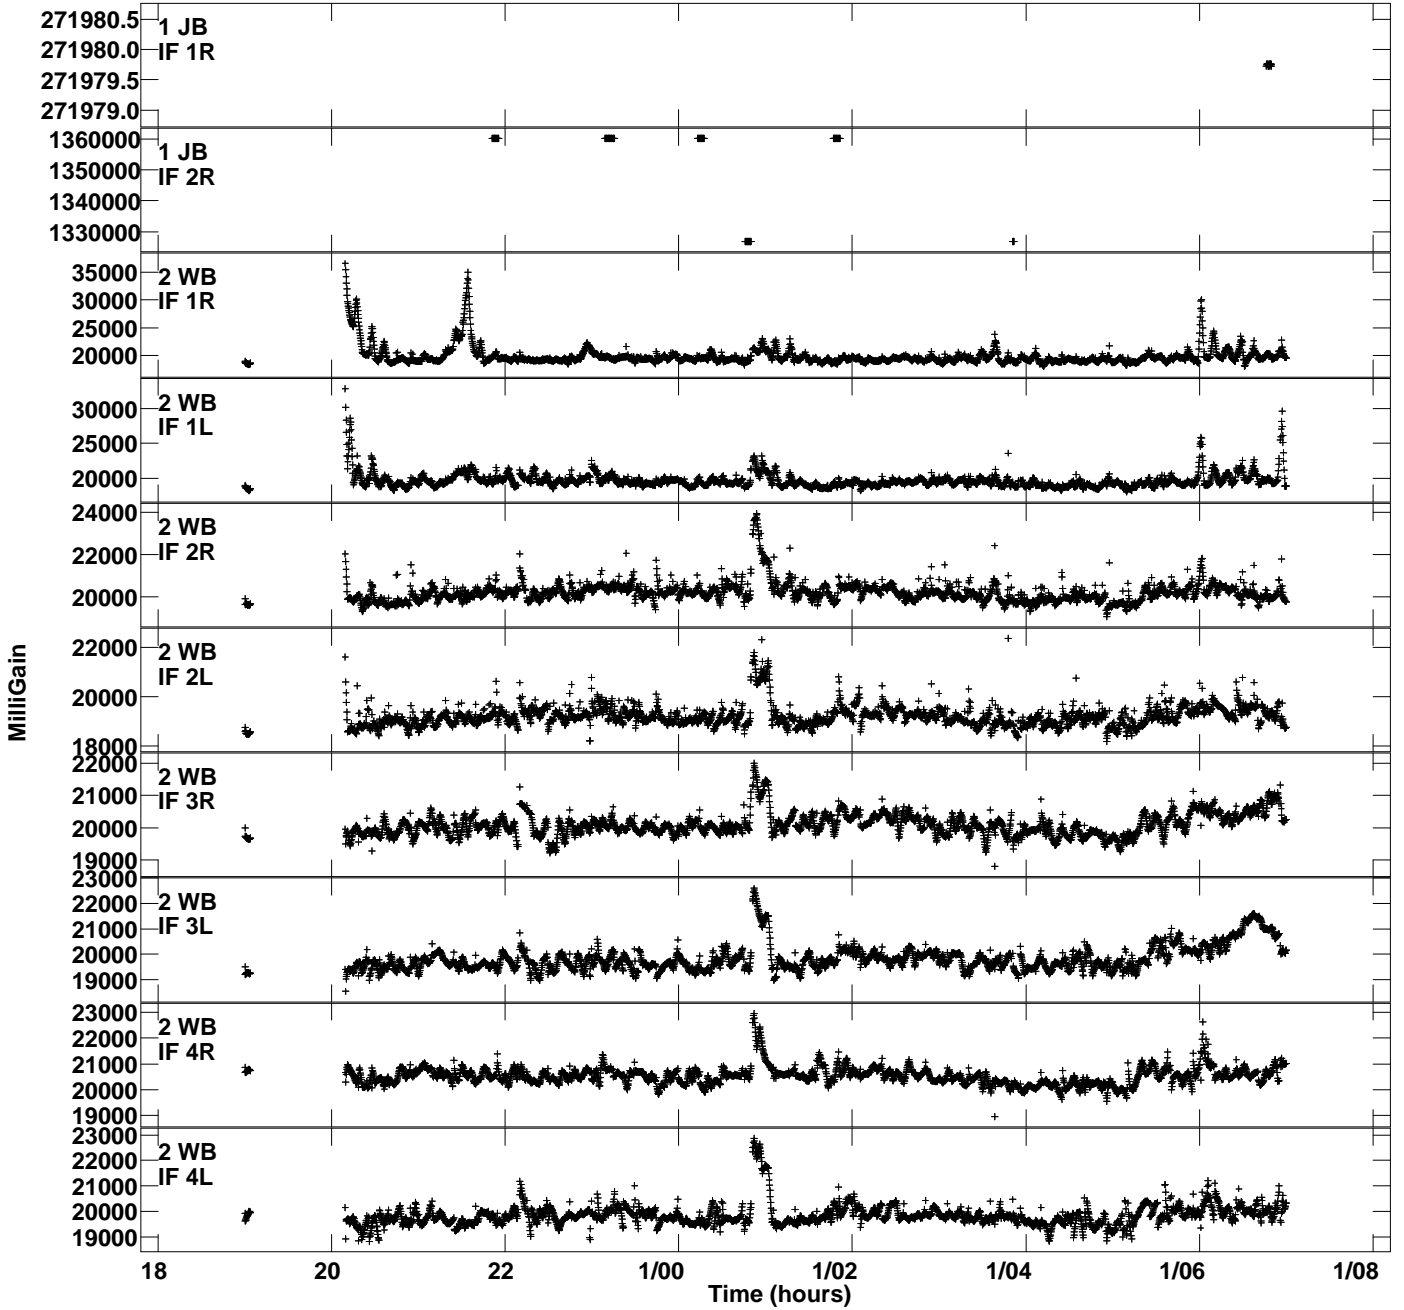

Plot file version 1 created 27-OCT-2023 18:22:43
Gain amp vs UTC time for EV024I_1.TMP.1
CL 5 Rpol & Lpol IF 1 - 4

Plot file version 2 created 27-OCT-2023 18:22:43
Gain amp vs UTC time for EV024I_1.TMP.1
CL 5 Rpol & Lpol IF 1 - 4

Plot file version 3 created 27-OCT-2023 18:22:43
Gain amp vs UTC time for EV024I_1.TMP.1
CL 5 Rpol & Lpol IF 1 - 4

Plot file version 4 created 27-OCT-2023 18:22:43
Gain amp vs UTC time for EV024I_1.TMP.1
CL 5 Rpol & Lpol IF 1 - 4

Plot file version 5 created 27-OCT-2023 18:22:43
Gain amp vs UTC time for EV024I_1.TMP.1
CL 5 Rpol & Lpol IF 1 - 4