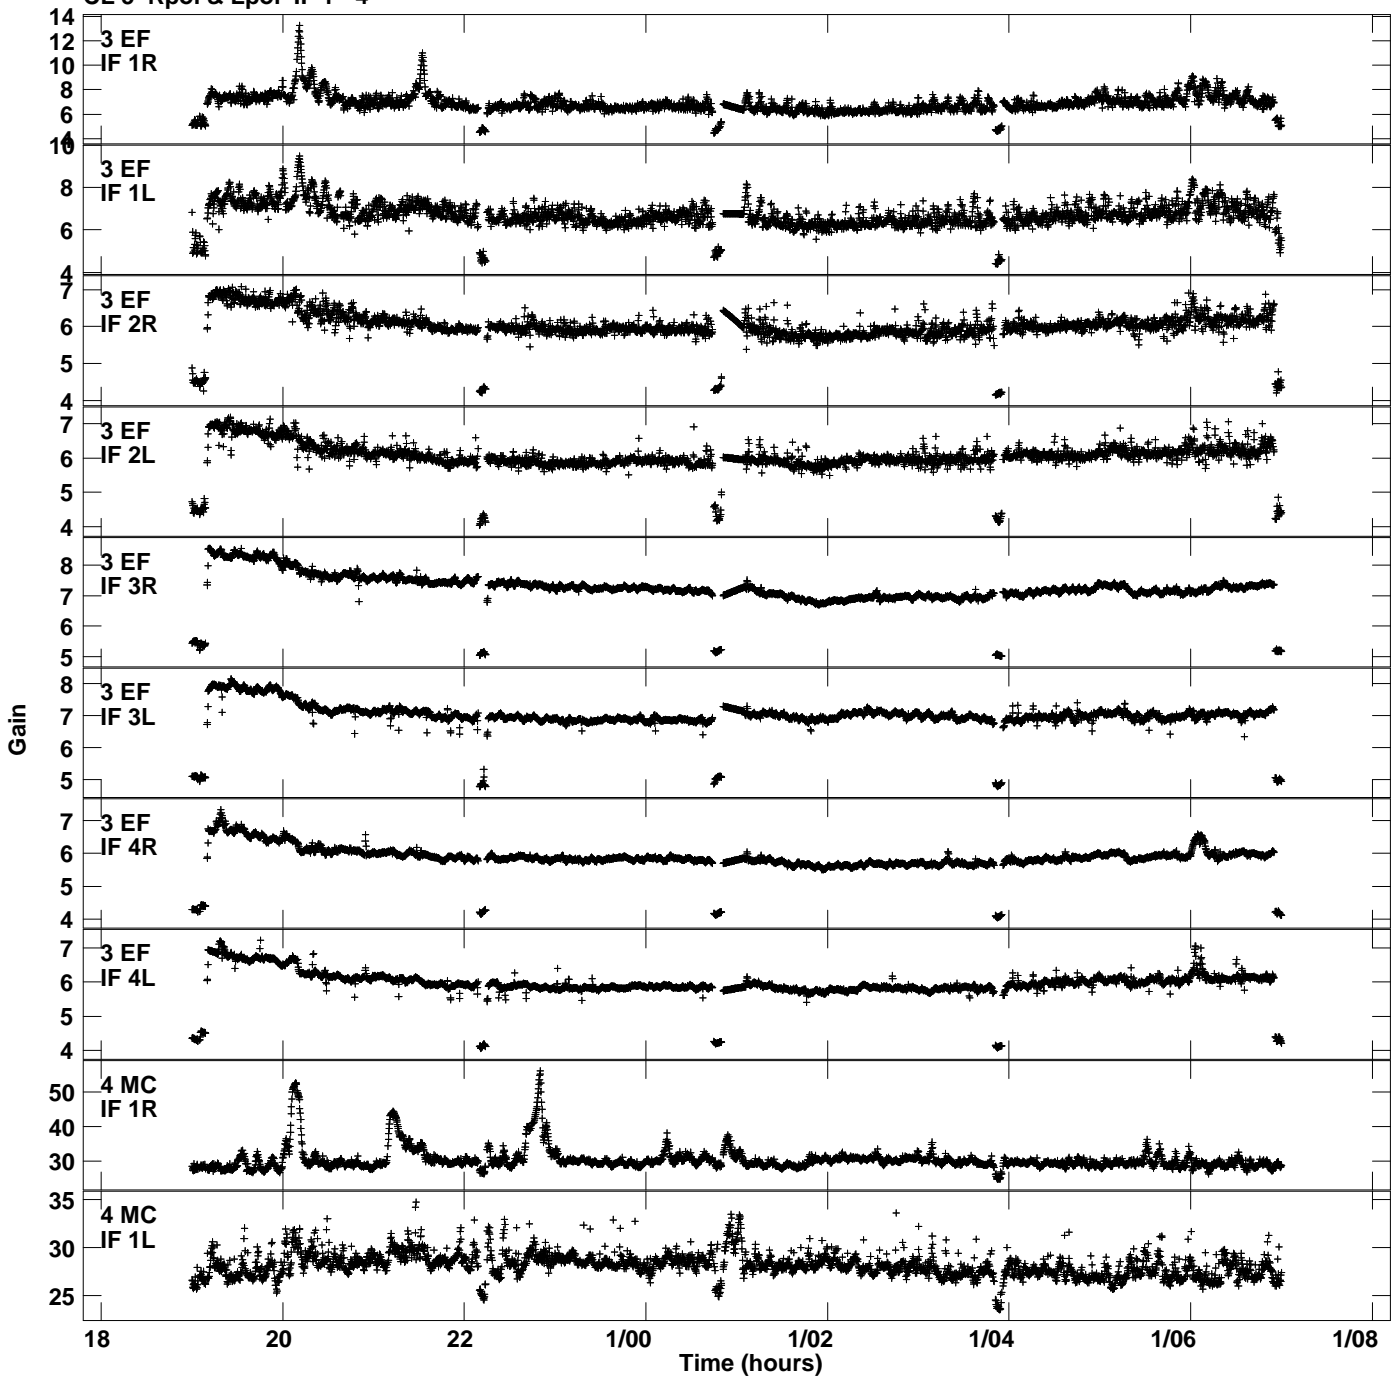

Plot file version 1 created 27-OCT-2023 18:22:43
Gain amp vs UTC time for EV024I_1.TMP.1
CL 5 Rpol & Lpol IF 1 - 4

Plot file version 2 created 27-OCT-2023 18:22:43
Gain amp vs UTC time for EV024I_1.TMP.1
CL 5 Rpol & Lpol IF 1 - 4

Plot file version 3 created 27-OCT-2023 18:22:43
Gain amp vs UTC time for EV024I_1.TMP.1
CL 5 Rpol & Lpol IF 1 - 4

Plot file version 4 created 27-OCT-2023 18:22:43
Gain amp vs UTC time for EV024I_1.TMP.1
CL 5 Rpol & Lpol IF 1 - 4

Plot file version 5 created 27-OCT-2023 18:22:43
Gain amp vs UTC time for EV024I_1.TMP.1
CL 5 Rpol & Lpol IF 1 - 4