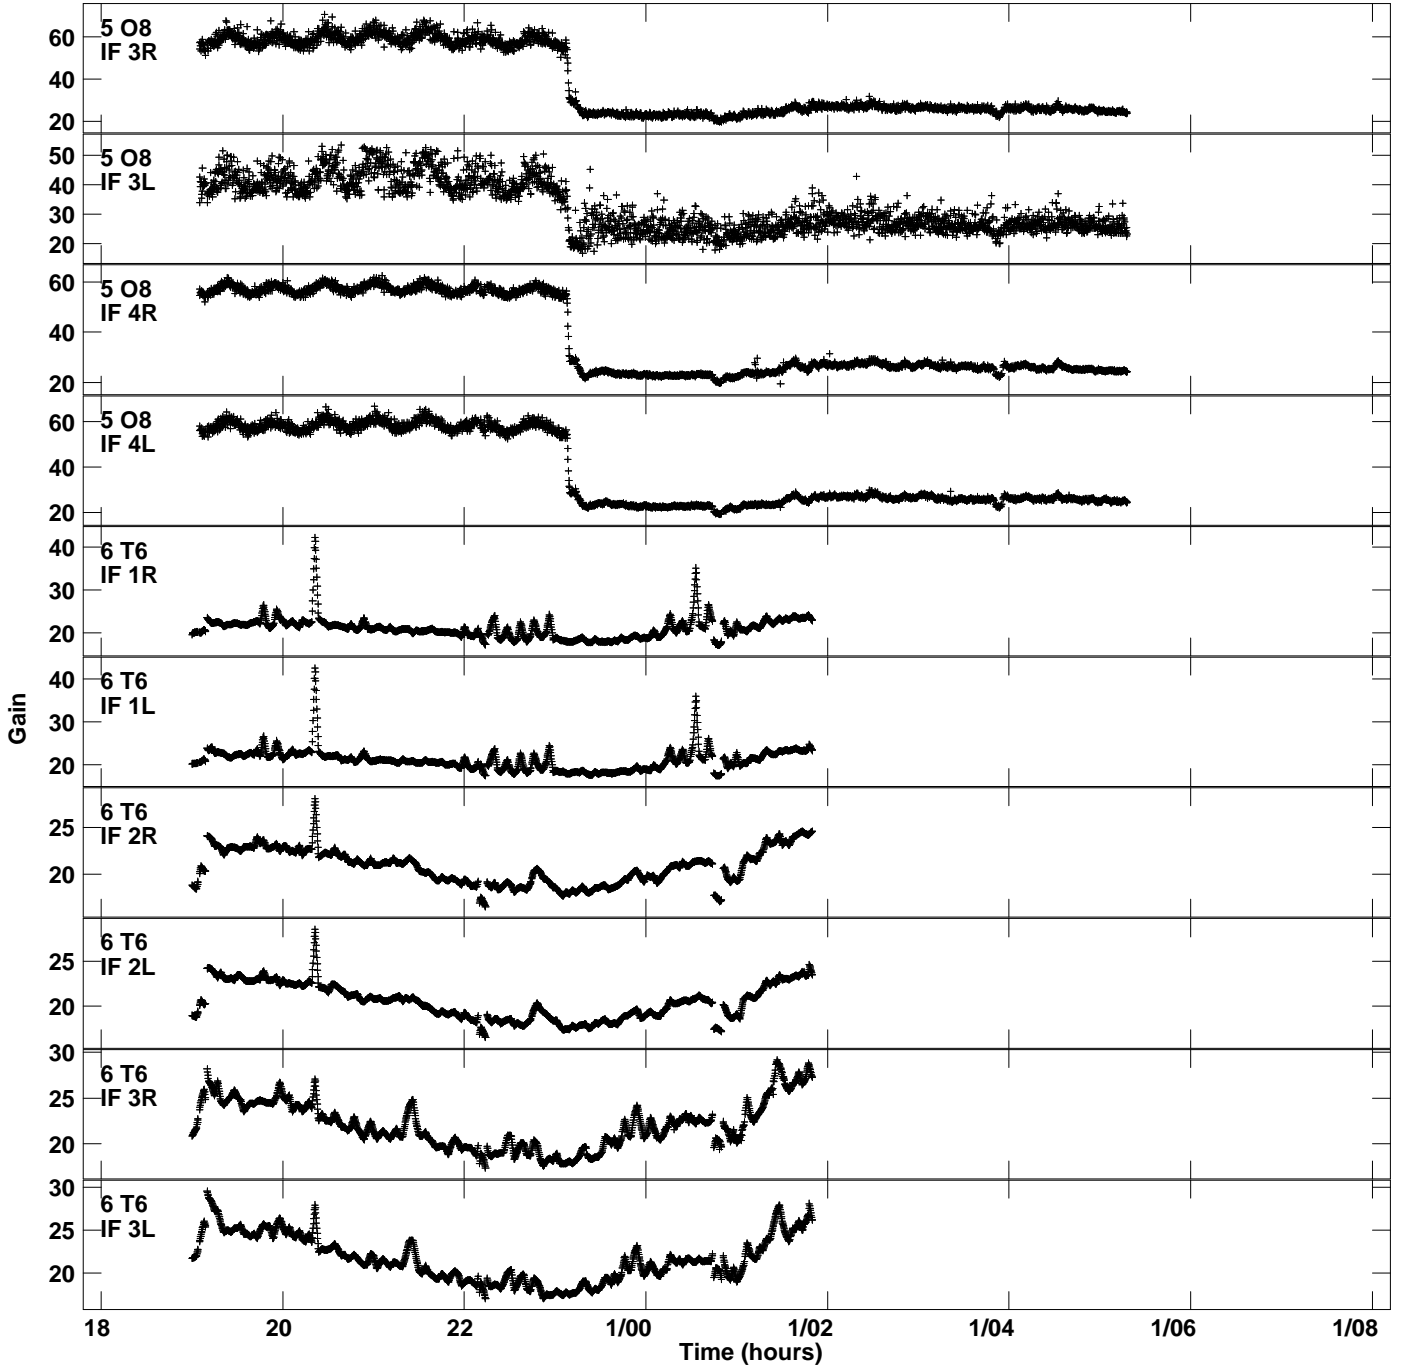

Plot file version 1 created 27-OCT-2023 18:22:43
Gain amp vs UTC time for EV024I_1.TMP.1
CL 5 Rpol & Lpol IF 1 - 4

Plot file version 2 created 27-OCT-2023 18:22:43
Gain amp vs UTC time for EV024I_1.TMP.1
CL 5 Rpol & Lpol IF 1 - 4

Plot file version 3 created 27-OCT-2023 18:22:43
Gain amp vs UTC time for EV024I_1.TMP.1
CL 5 Rpol & Lpol IF 1 - 4

Plot file version 4 created 27-OCT-2023 18:22:43
Gain amp vs UTC time for EV024I_1.TMP.1
CL 5 Rpol & Lpol IF 1 - 4

Plot file version 5 created 27-OCT-2023 18:22:43
Gain amp vs UTC time for EV024I_1.TMP.1
CL 5 Rpol & Lpol IF 1 - 4