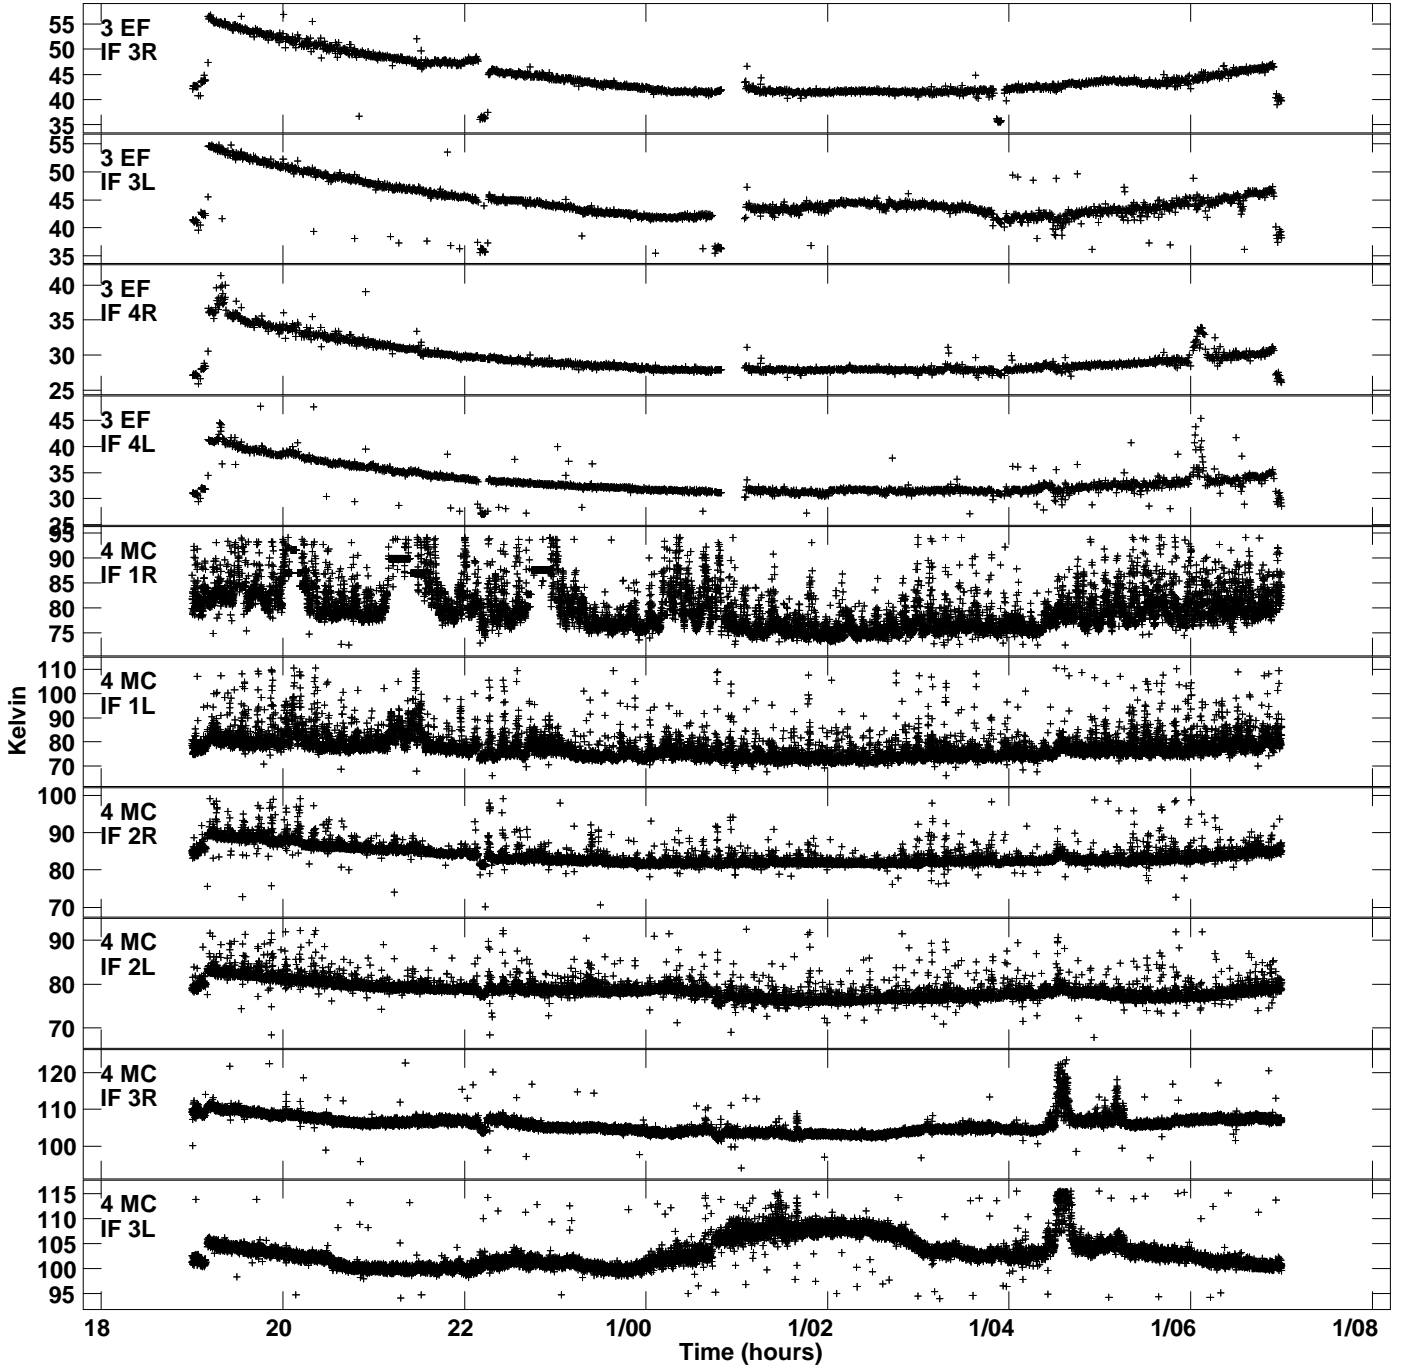

Plot file version 1 created 27-OCT-2023 17:57:36
Tsys vs UTC time for EV0241_1.UVDATA.1
TY 1 Rpol & Lpol IF 1 - 4

Plot file version 2 created 27-OCT-2023 17:57:36
Tsys vs UTC time for EV024I_1.UVDATA.1
TY 1 Rpol & Lpol IF 1 - 4

Plot file version 3 created 27-OCT-2023 17:57:36
Tsys vs UTC time for EV024I_1.UVDATA.1
TY 1 Rpol & Lpol IF 1 - 4

Plot file version 4 created 27-OCT-2023 17:57:36
Tsyst vs UTC time for EV024I_1.UVDATA.1
TY 1 Rpol & Lpol IF 1 - 4

Plot file version 5 created 27-OCT-2023 17:57:36
Tsys vs UTC time for EV024I_1.UVDATA.1
TY 1 Rpol & Lpol IF 1 - 4

Plot file version 6 created 27-OCT-2023 17:57:36
Tsys vs UTC time for EV024I_1.UVDATA.1
TY 1 Rpol & Lpol IF 1 - 4