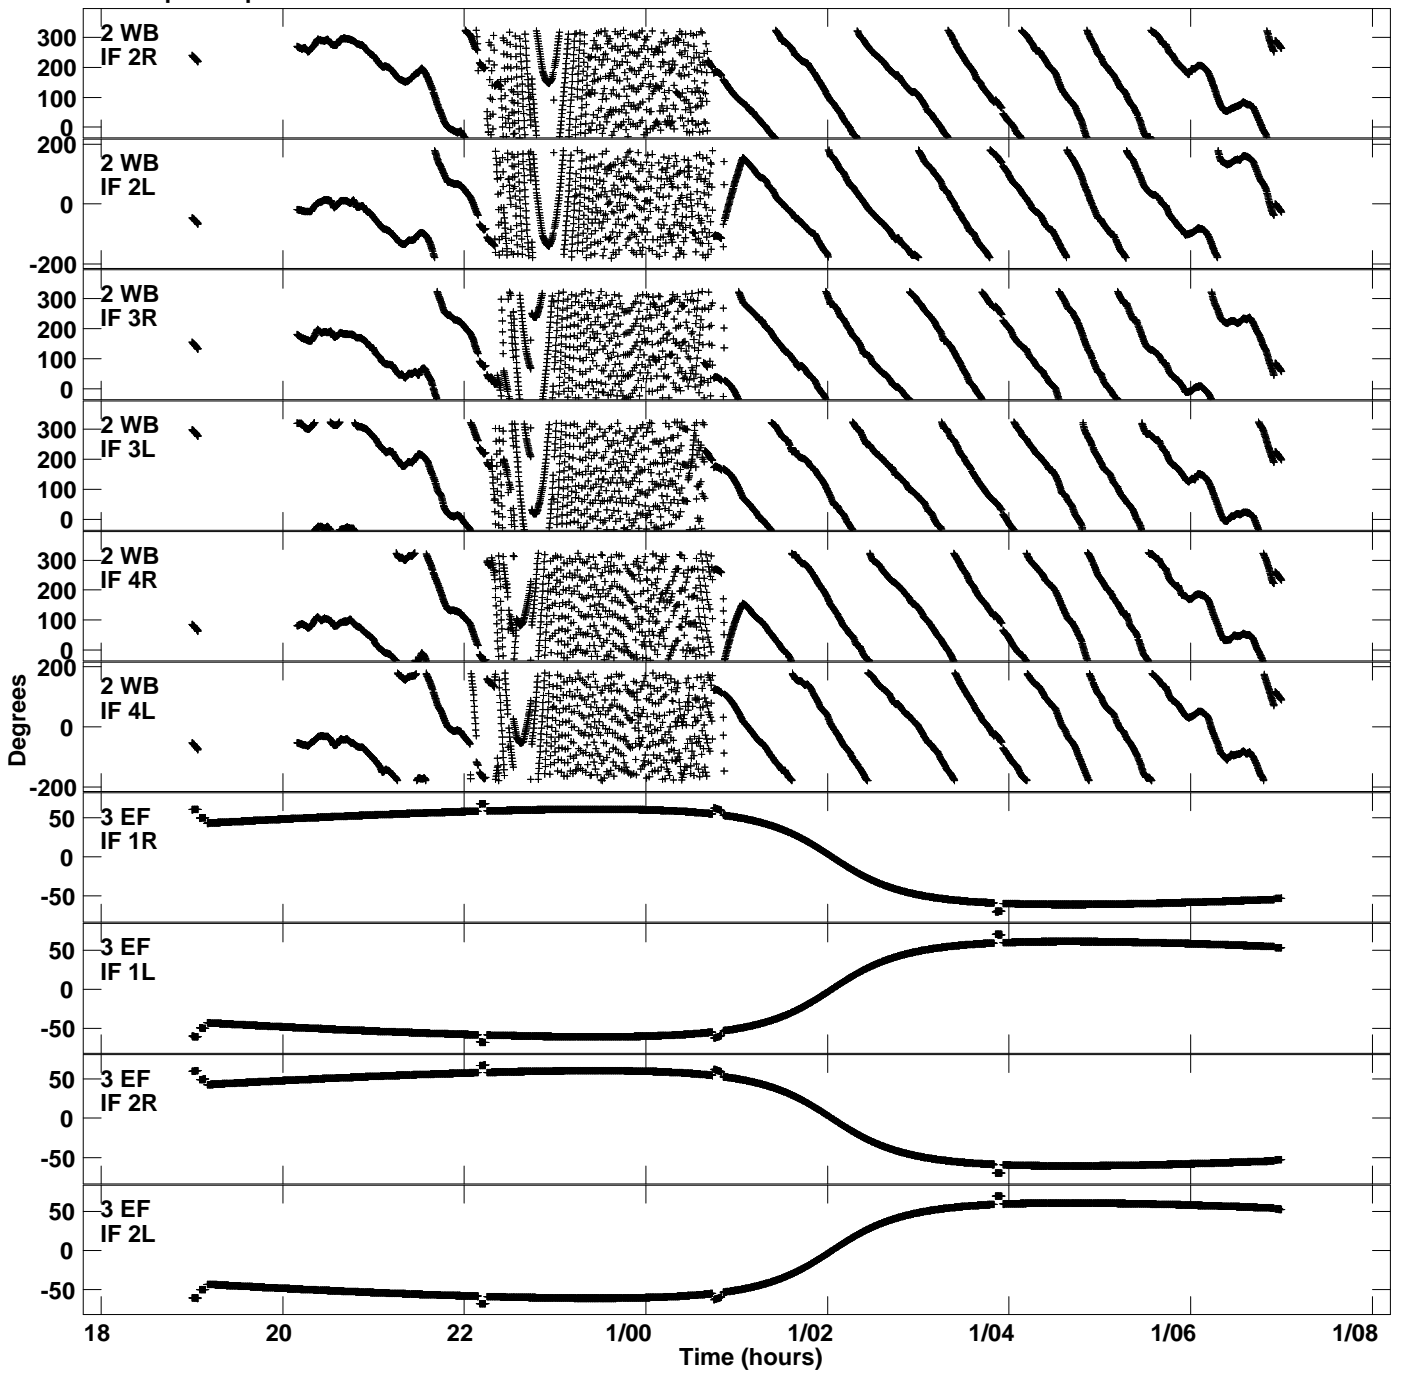

Plot file version 1 created 27-OCT-2023 18:22:44  
Gain phs vs UTC time for EV024I\_2.UVDATA.1  
CL 4 Rpol & Lpol IF 1 - 4

Plot file version 2 created 27-OCT-2023 18:22:44  
Gain phs vs UTC time for EV024I\_2.UVDATA.1  
CL 4 Rpol & Lpol IF 1 - 4

Plot file version 3 created 27-OCT-2023 18:22:46  
Gain phs vs UTC time for EV024I\_2.UVDATA.1  
CL 4 Rpol & Lpol IF 1 - 4

Plot file version 4 created 27-OCT-2023 18:22:46  
Gain phs vs UTC time for EV024I\_2.UVDATA.1  
CL 4 Rpol & Lpol IF 1 - 4

Plot file version 5 created 27-OCT-2023 18:22:46  
Gain phs vs UTC time for EV024I\_2.UVDATA.1  
CL 4 Rpol & Lpol IF 1 - 4

Plot file version 6 created 27-OCT-2023 18:22:46  
Gain phs vs UTC time for EV024I\_2.UVDATA.1  
CL 4 Rpol & Lpol IF 1 - 4