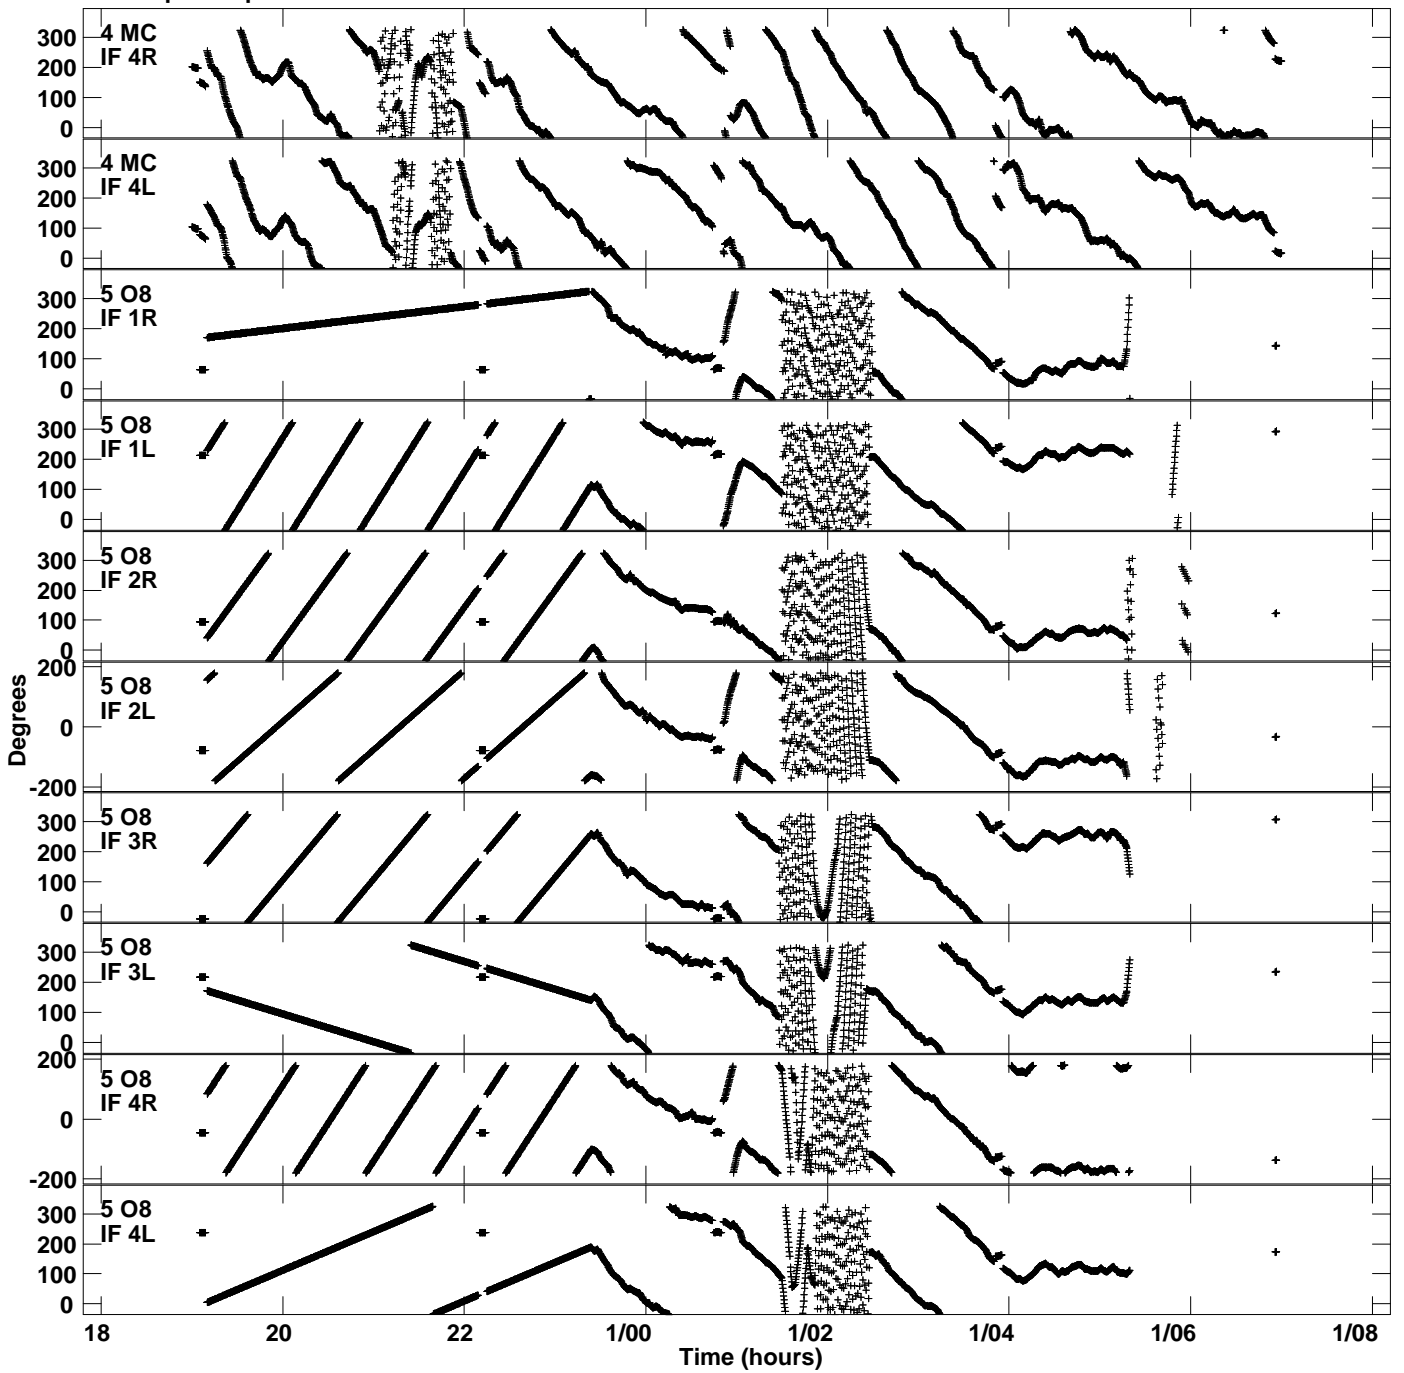

Plot file version 1 created 27-OCT-2023 18:22:44  
Gain phs vs UTC time for EV024I\_2.UVDATA.1  
CL 4 Rpol & Lpol IF 1 - 4

Plot file version 2 created 27-OCT-2023 18:22:44  
Gain phs vs UTC time for EV024I\_2.UVDATA.1  
CL 4 Rpol & Lpol IF 1 - 4

Plot file version 3 created 27-OCT-2023 18:22:46  
Gain phs vs UTC time for EV024I\_2.UVDATA.1  
CL 4 Rpol & Lpol IF 1 - 4

Plot file version 4 created 27-OCT-2023 18:22:46  
Gain phs vs UTC time for EV024I\_2.UVDATA.1  
CL 4 Rpol & Lpol IF 1 - 4

Plot file version 5 created 27-OCT-2023 18:22:46  
Gain phs vs UTC time for EV024I\_2.UVDATA.1  
CL 4 Rpol & Lpol IF 1 - 4

Plot file version 6 created 27-OCT-2023 18:22:46  
Gain phs vs UTC time for EV024I\_2.UVDATA.1  
CL 4 Rpol & Lpol IF 1 - 4