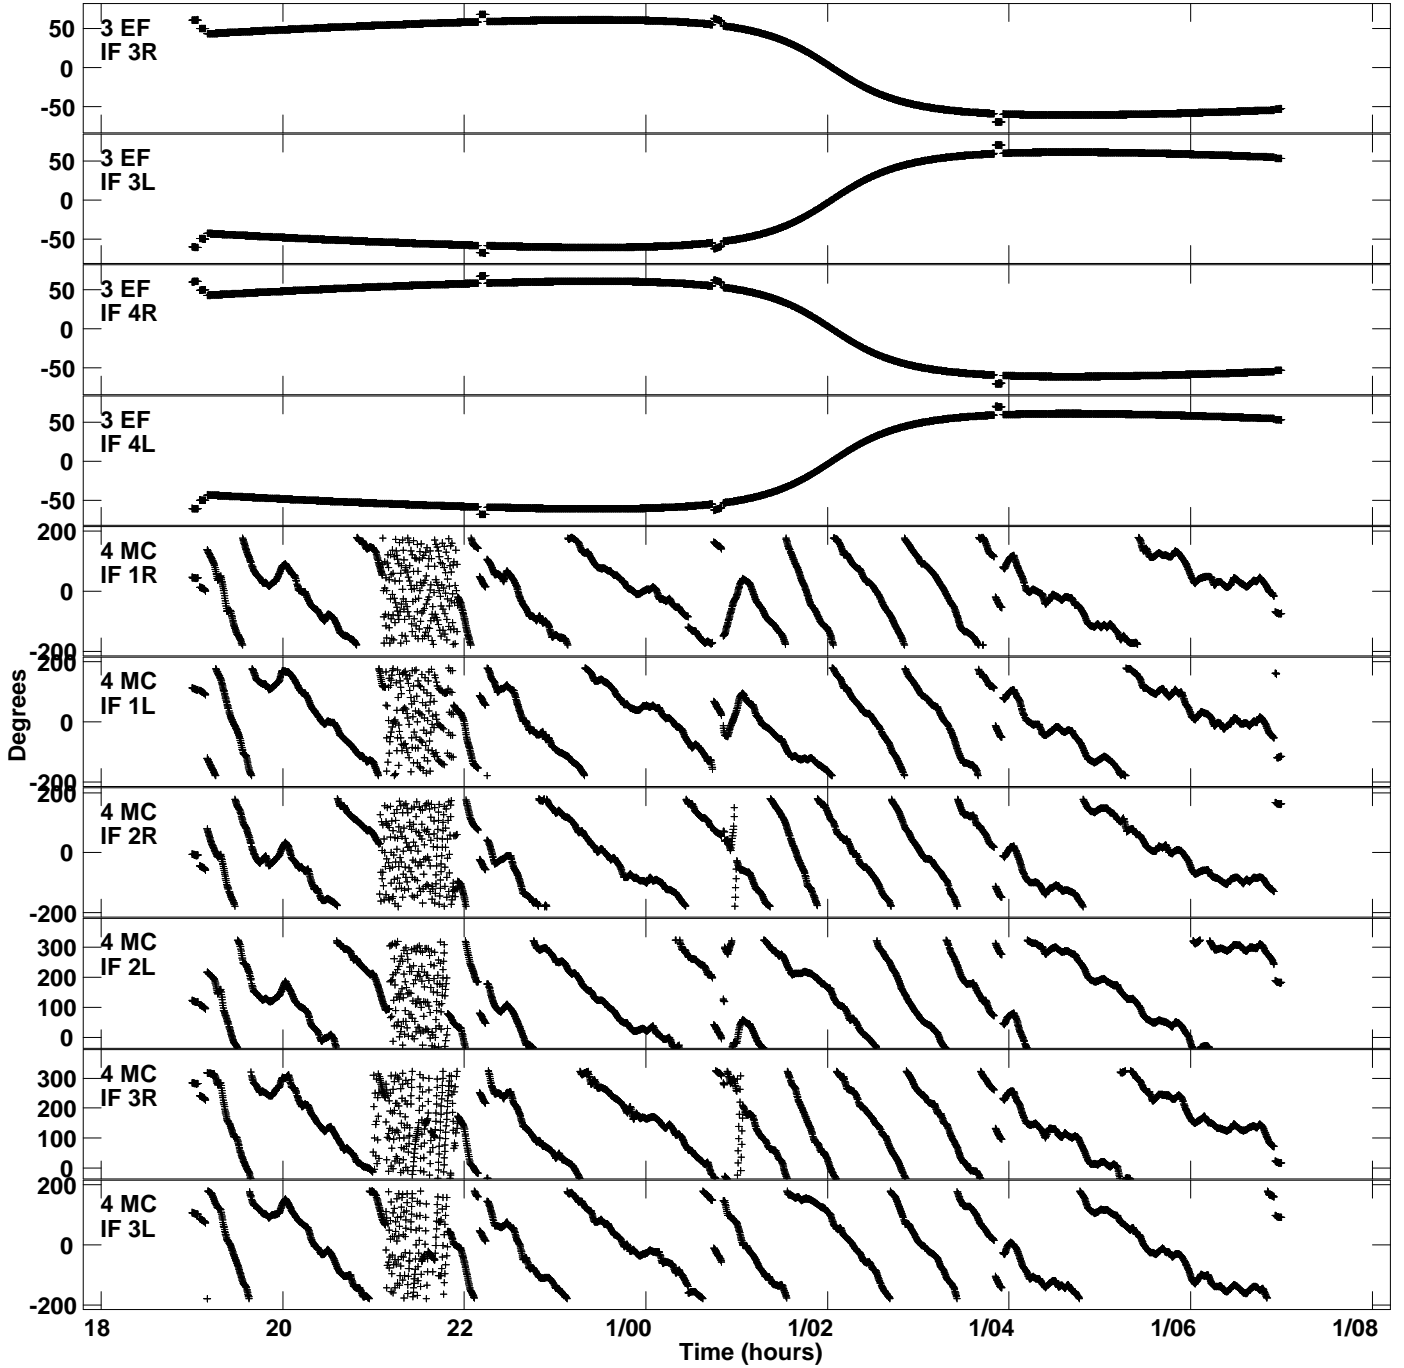

Plot file version 1 created 27-OCT-2023 18:22:44  
Gain phs vs UTC time for EV024I\_2.UVDATA.1  
CL 4 Rpol & Lpol IF 1 - 4

Plot file version 2 created 27-OCT-2023 18:22:44  
Gain phs vs UTC time for EV024I\_2.UVDATA.1  
CL 4 Rpol & Lpol IF 1 - 4

Plot file version 3 created 27-OCT-2023 18:22:46  
Gain phs vs UTC time for EV024I\_2.UVDATA.1  
CL 4 Rpol & Lpol IF 1 - 4

Plot file version 4 created 27-OCT-2023 18:22:46  
Gain phs vs UTC time for EV024I\_2.UVDATA.1  
CL 4 Rpol & Lpol IF 1 - 4

Plot file version 5 created 27-OCT-2023 18:22:46  
Gain phs vs UTC time for EV024I\_2.UVDATA.1  
CL 4 Rpol & Lpol IF 1 - 4

Plot file version 6 created 27-OCT-2023 18:22:46  
Gain phs vs UTC time for EV024I\_2.UVDATA.1  
CL 4 Rpol & Lpol IF 1 - 4