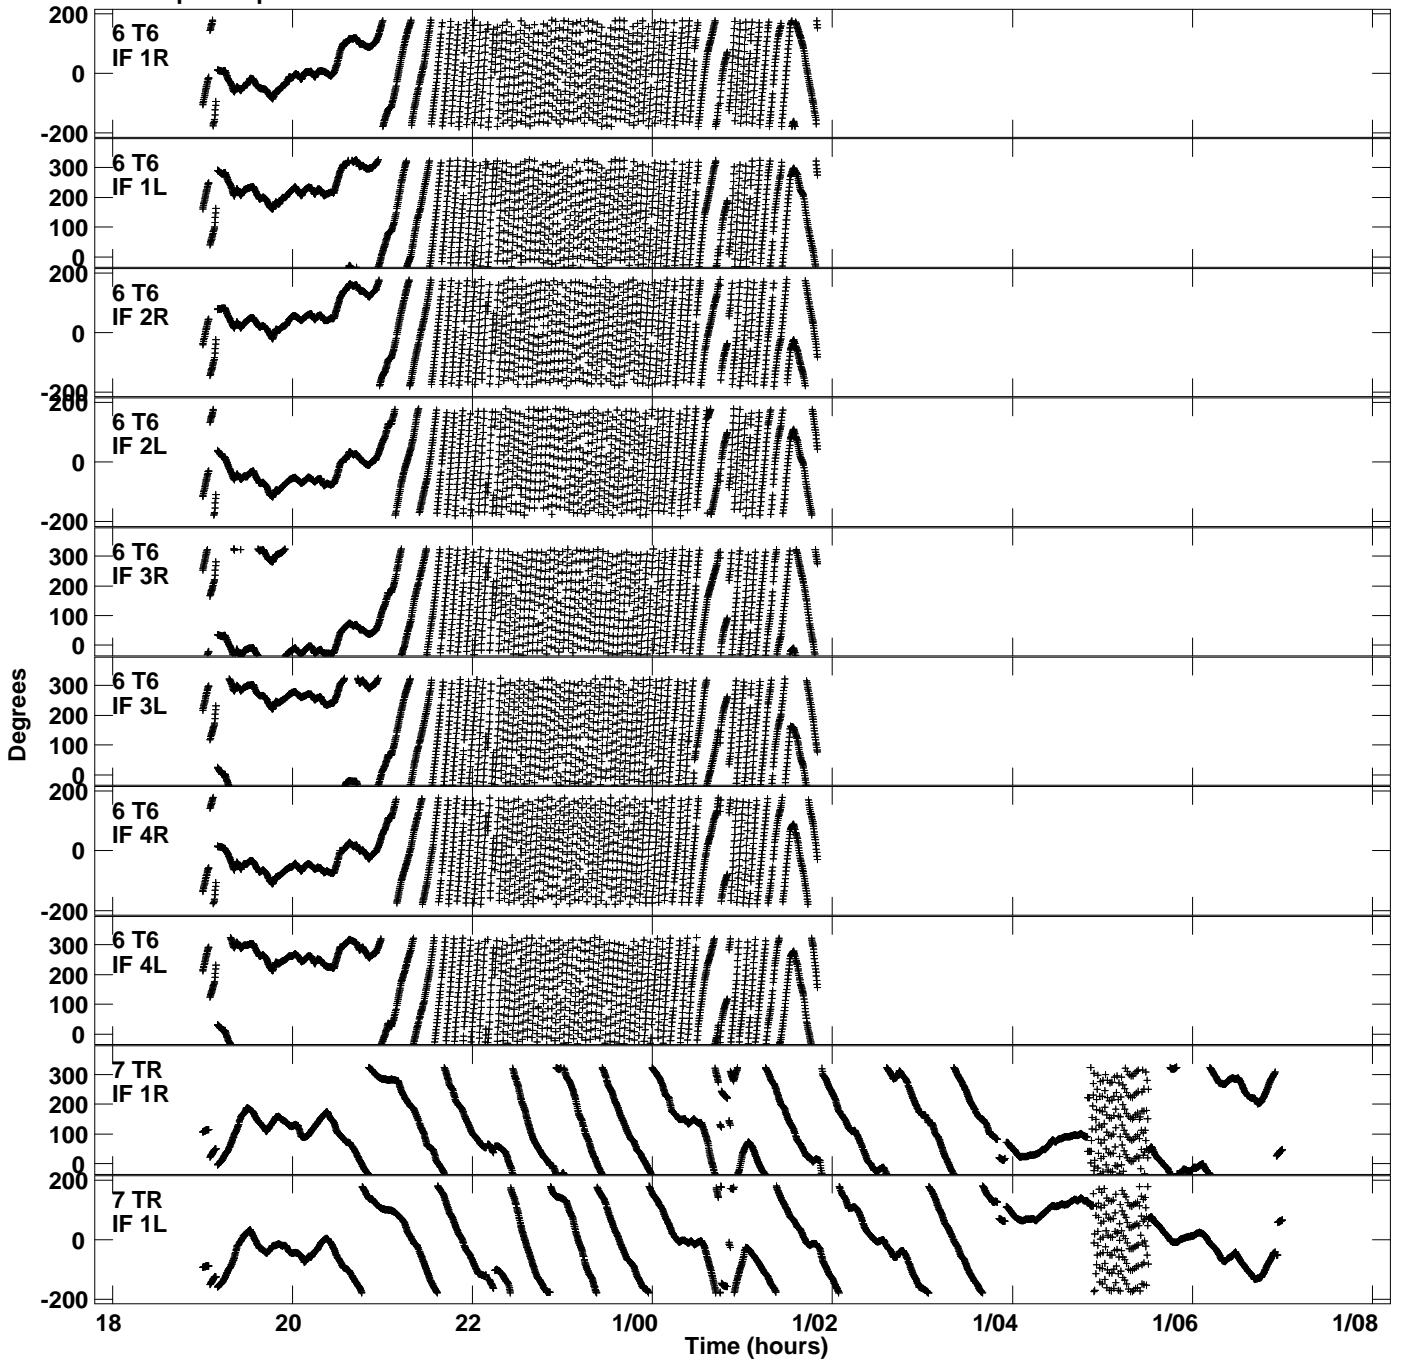

Plot file version 1 created 27-OCT-2023 18:22:44  
Gain phs vs UTC time for EV024I\_2.UVDATA.1  
CL 4 Rpol & Lpol IF 1 - 4

Plot file version 2 created 27-OCT-2023 18:22:44  
Gain phs vs UTC time for EV024I\_2.UVDATA.1  
CL 4 Rpol & Lpol IF 1 - 4

Plot file version 3 created 27-OCT-2023 18:22:46  
Gain phs vs UTC time for EV024I\_2.UVDATA.1  
CL 4 Rpol & Lpol IF 1 - 4

Plot file version 4 created 27-OCT-2023 18:22:46  
Gain phs vs UTC time for EV024I\_2.UVDATA.1  
CL 4 Rpol & Lpol IF 1 - 4

Plot file version 5 created 27-OCT-2023 18:22:46  
Gain phs vs UTC time for EV024I\_2.UVDATA.1  
CL 4 Rpol & Lpol IF 1 - 4

Plot file version 6 created 27-OCT-2023 18:22:46  
Gain phs vs UTC time for EV024I\_2.UVDATA.1  
CL 4 Rpol & Lpol IF 1 - 4