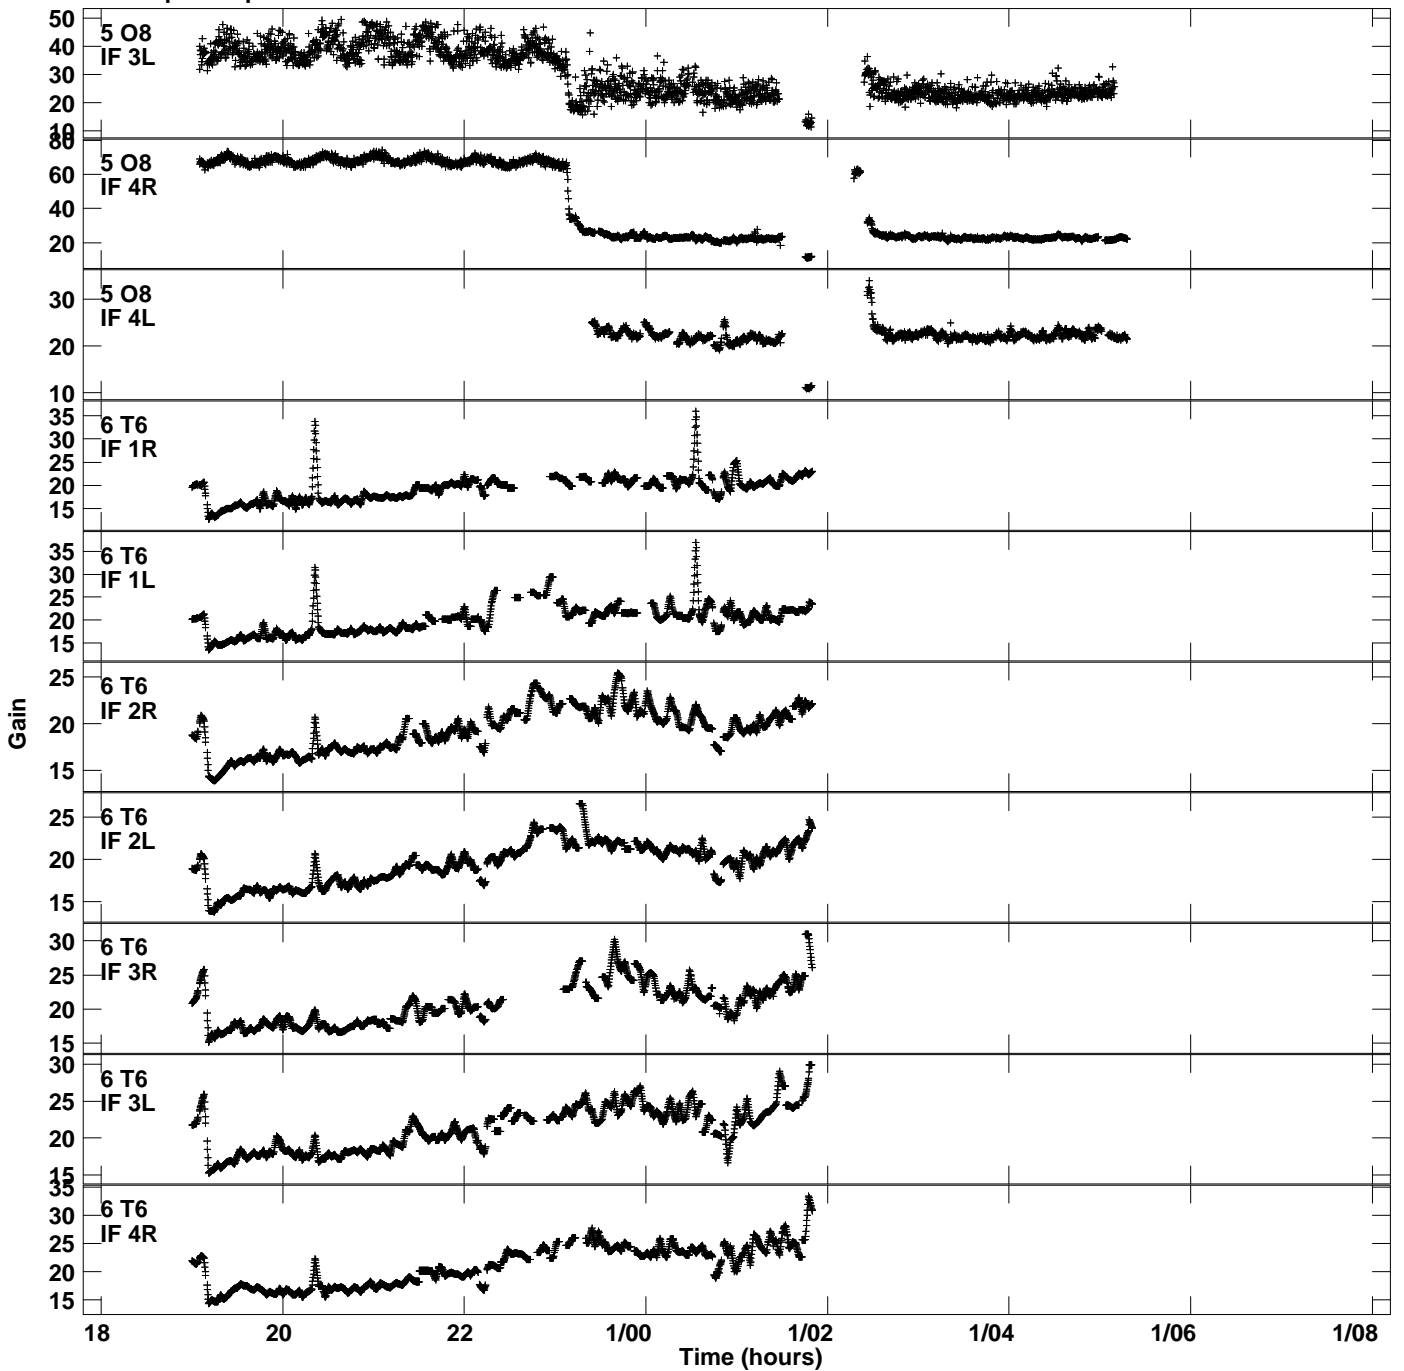

Plot file version 1 created 27-OCT-2023 18:27:02  
Gain amp vs UTC time for EV024I\_2.TMP.1  
CL 5 Rpol & Lpol IF 1 - 4

Plot file version 2 created 27-OCT-2023 18:27:02  
Gain amp vs UTC time for EV024I\_2.TMP.1  
CL 5 Rpol & Lpol IF 1 - 4

Plot file version 3 created 27-OCT-2023 18:27:02  
Gain amp vs UTC time for EV024I\_2.TMP.1  
CL 5 Rpol & Lpol IF 1 - 4

Plot file version 4 created 27-OCT-2023 18:27:02  
Gain amp vs UTC time for EV024I\_2.TMP.1  
CL 5 Rpol & Lpol IF 1 - 4

Plot file version 5 created 27-OCT-2023 18:27:02  
Gain amp vs UTC time for EV024I\_2.TMP.1  
CL 5 Rpol & Lpol IF 1 - 4