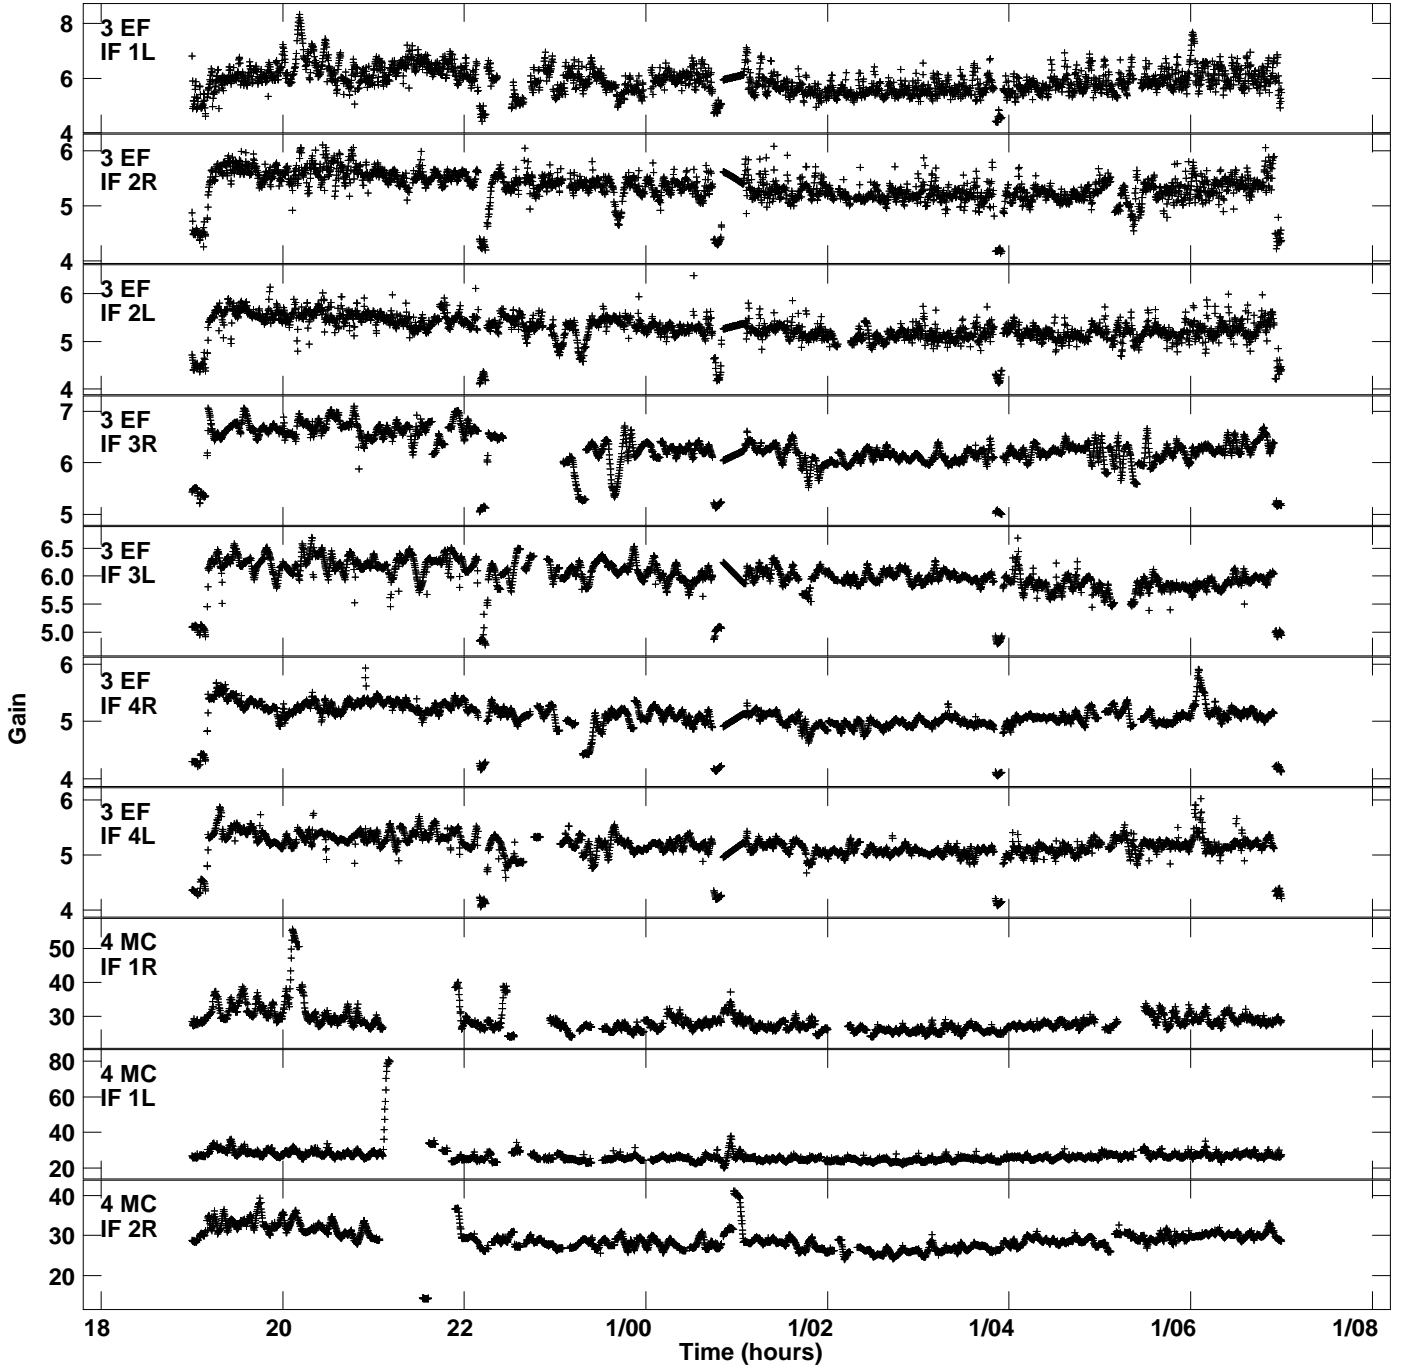

Plot file version 1 created 27-OCT-2023 18:27:02  
Gain amp vs UTC time for EV024I\_2.TMP.1  
CL 5 Rpol & Lpol IF 1 - 4

Plot file version 2 created 27-OCT-2023 18:27:02  
Gain amp vs UTC time for EV024I\_2.TMP.1  
CL 5 Rpol & Lpol IF 1 - 4

Plot file version 3 created 27-OCT-2023 18:27:02  
Gain amp vs UTC time for EV024I\_2.TMP.1  
CL 5 Rpol & Lpol IF 1 - 4

Plot file version 4 created 27-OCT-2023 18:27:02  
Gain amp vs UTC time for EV024I\_2.TMP.1  
CL 5 Rpol & Lpol IF 1 - 4

Plot file version 5 created 27-OCT-2023 18:27:02  
Gain amp vs UTC time for EV024I\_2.TMP.1  
CL 5 Rpol & Lpol IF 1 - 4