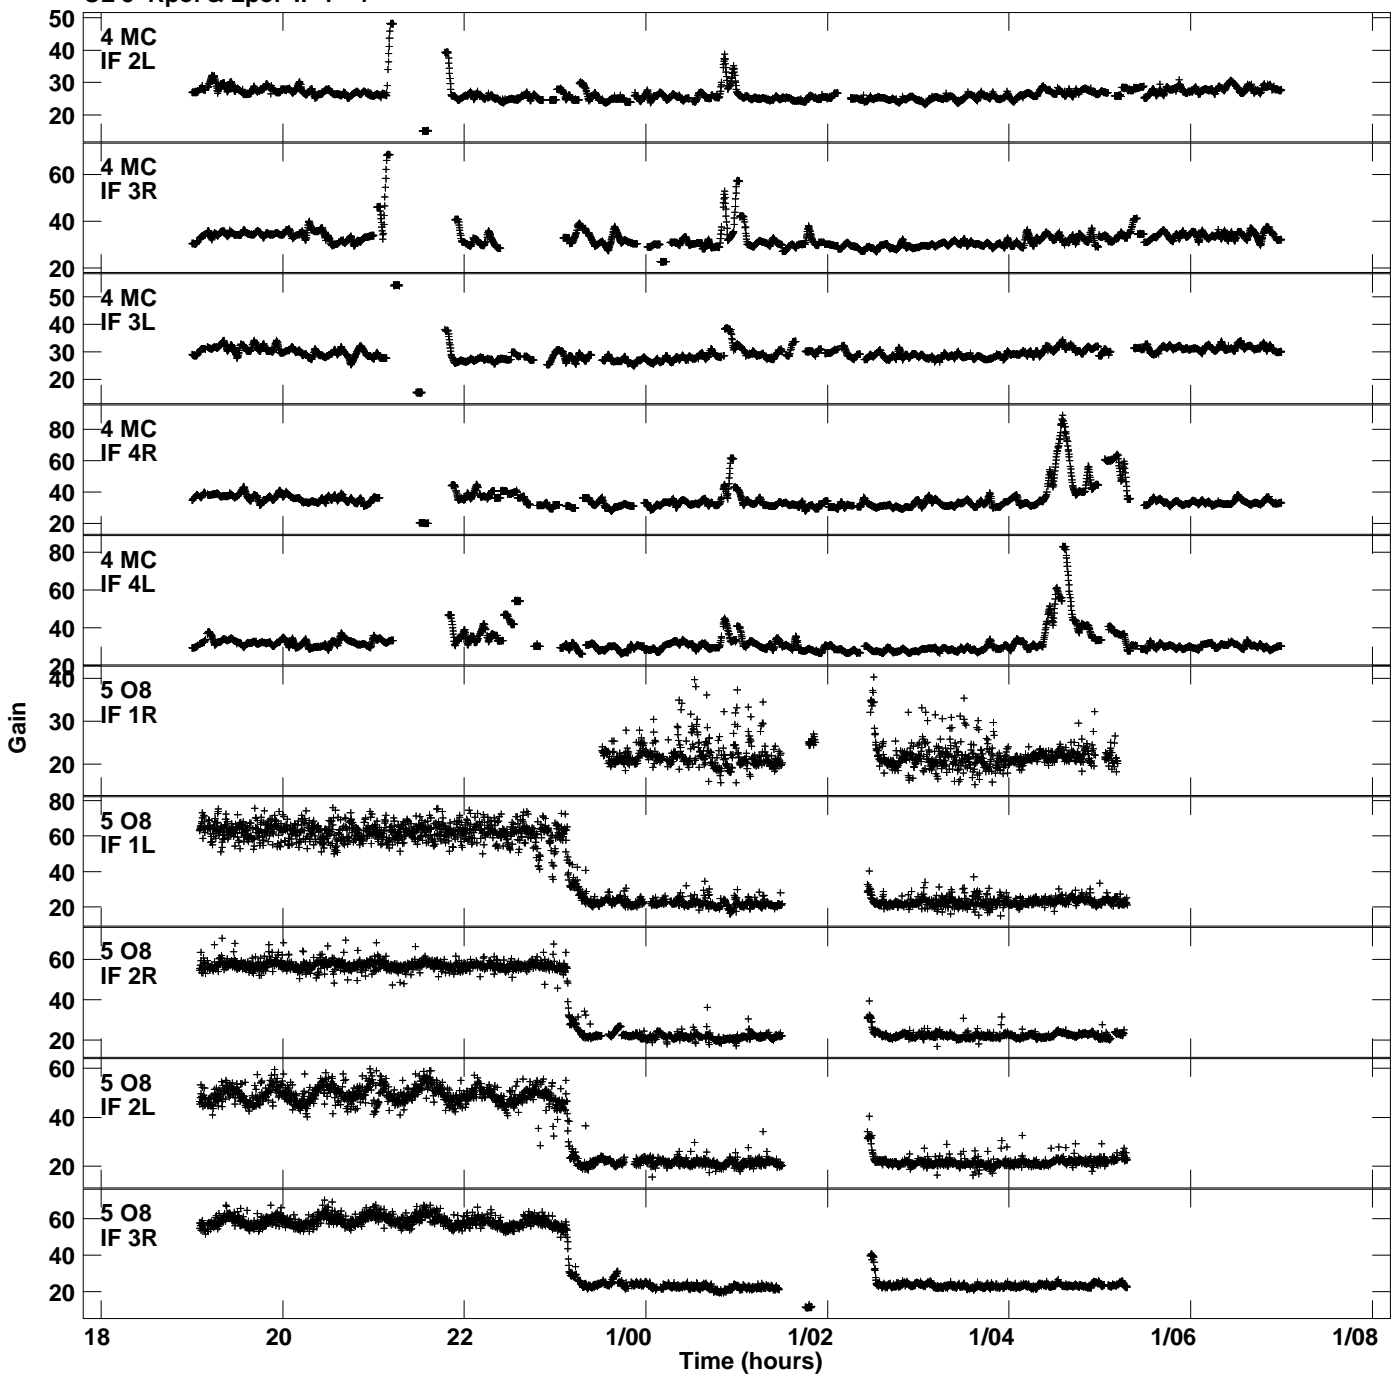

Plot file version 1 created 27-OCT-2023 18:27:02  
Gain amp vs UTC time for EV024I\_2.TMP.1  
CL 5 Rpol & Lpol IF 1 - 4

Plot file version 2 created 27-OCT-2023 18:27:02  
Gain amp vs UTC time for EV024I\_2.TMP.1  
CL 5 Rpol & Lpol IF 1 - 4

Plot file version 3 created 27-OCT-2023 18:27:02  
Gain amp vs UTC time for EV024I\_2.TMP.1  
CL 5 Rpol & Lpol IF 1 - 4

Plot file version 4 created 27-OCT-2023 18:27:02  
Gain amp vs UTC time for EV024I\_2.TMP.1  
CL 5 Rpol & Lpol IF 1 - 4

Plot file version 5 created 27-OCT-2023 18:27:02  
Gain amp vs UTC time for EV024I\_2.TMP.1  
CL 5 Rpol & Lpol IF 1 - 4