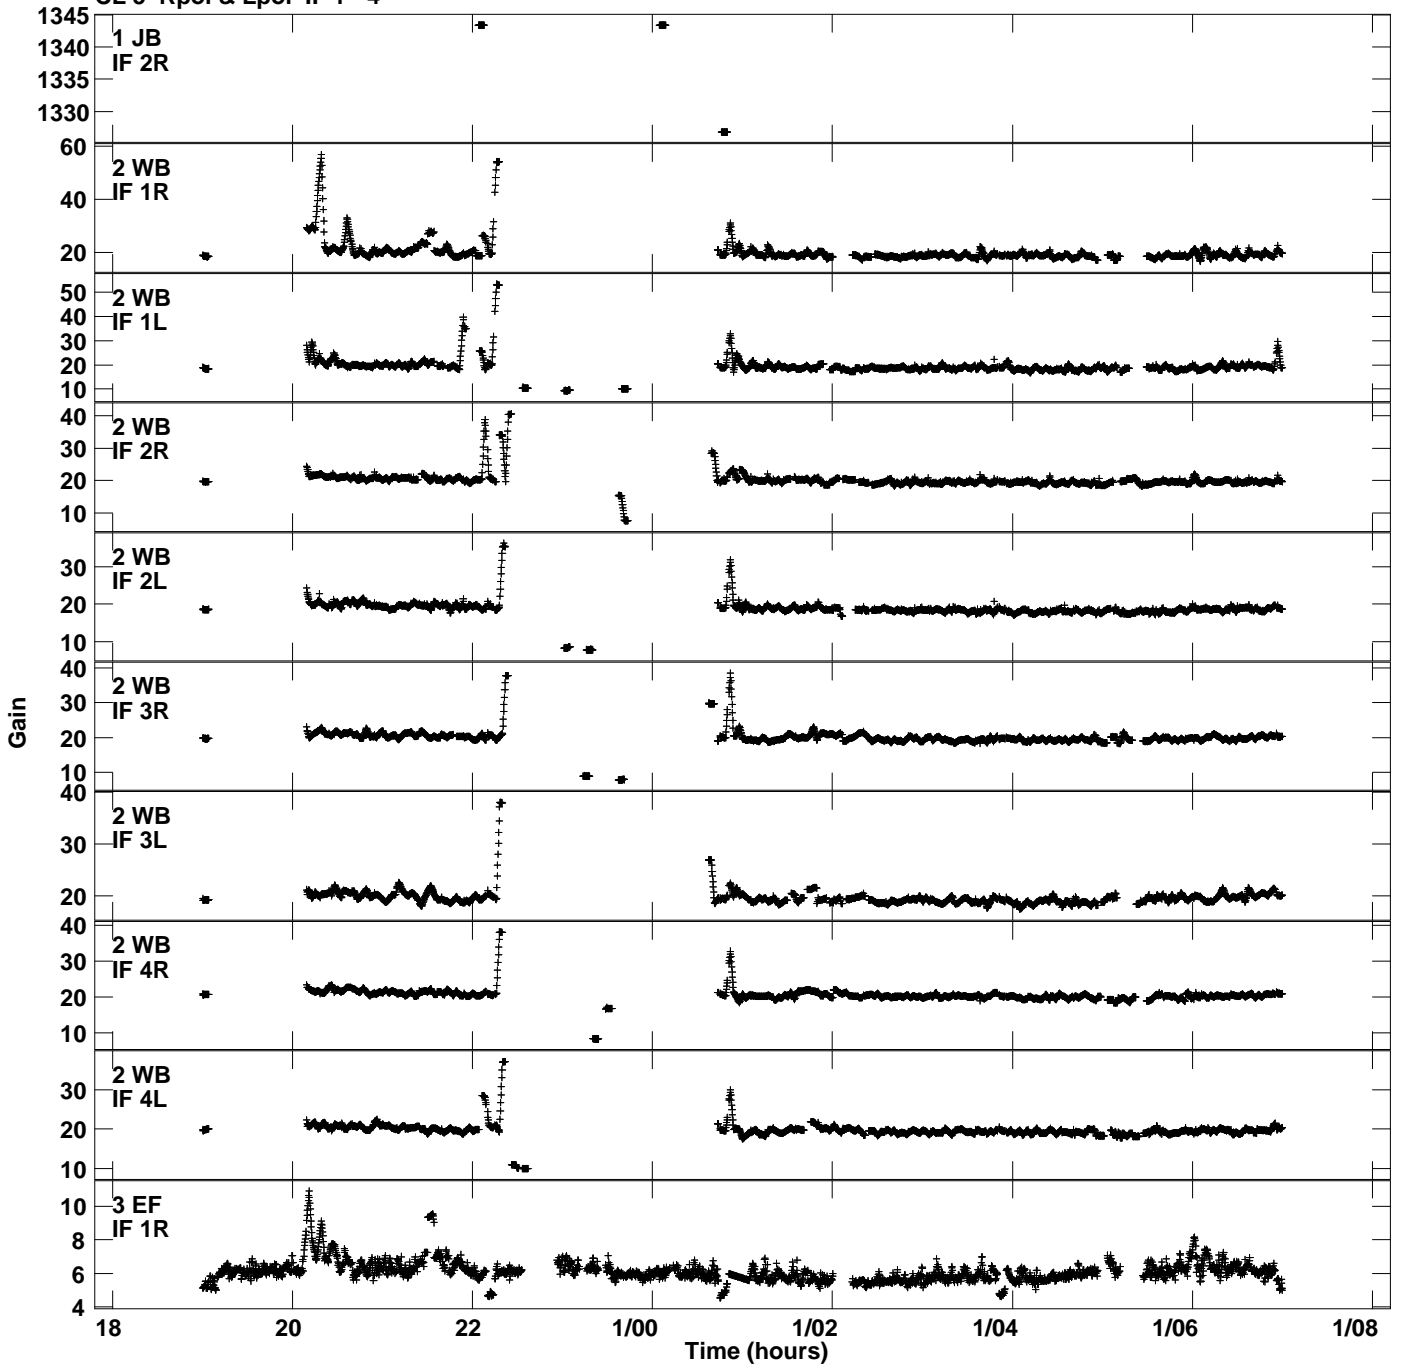

Plot file version 1 created 27-OCT-2023 18:27:02  
Gain amp vs UTC time for EV024I\_2.TMP.1  
CL 5 Rpol & Lpol IF 1 - 4

Plot file version 2 created 27-OCT-2023 18:27:02  
Gain amp vs UTC time for EV024I\_2.TMP.1  
CL 5 Rpol & Lpol IF 1 - 4

Plot file version 3 created 27-OCT-2023 18:27:02  
Gain amp vs UTC time for EV024I\_2.TMP.1  
CL 5 Rpol & Lpol IF 1 - 4

Plot file version 4 created 27-OCT-2023 18:27:02  
Gain amp vs UTC time for EV024I\_2.TMP.1  
CL 5 Rpol & Lpol IF 1 - 4

Plot file version 5 created 27-OCT-2023 18:27:02  
Gain amp vs UTC time for EV024I\_2.TMP.1  
CL 5 Rpol & Lpol IF 1 - 4