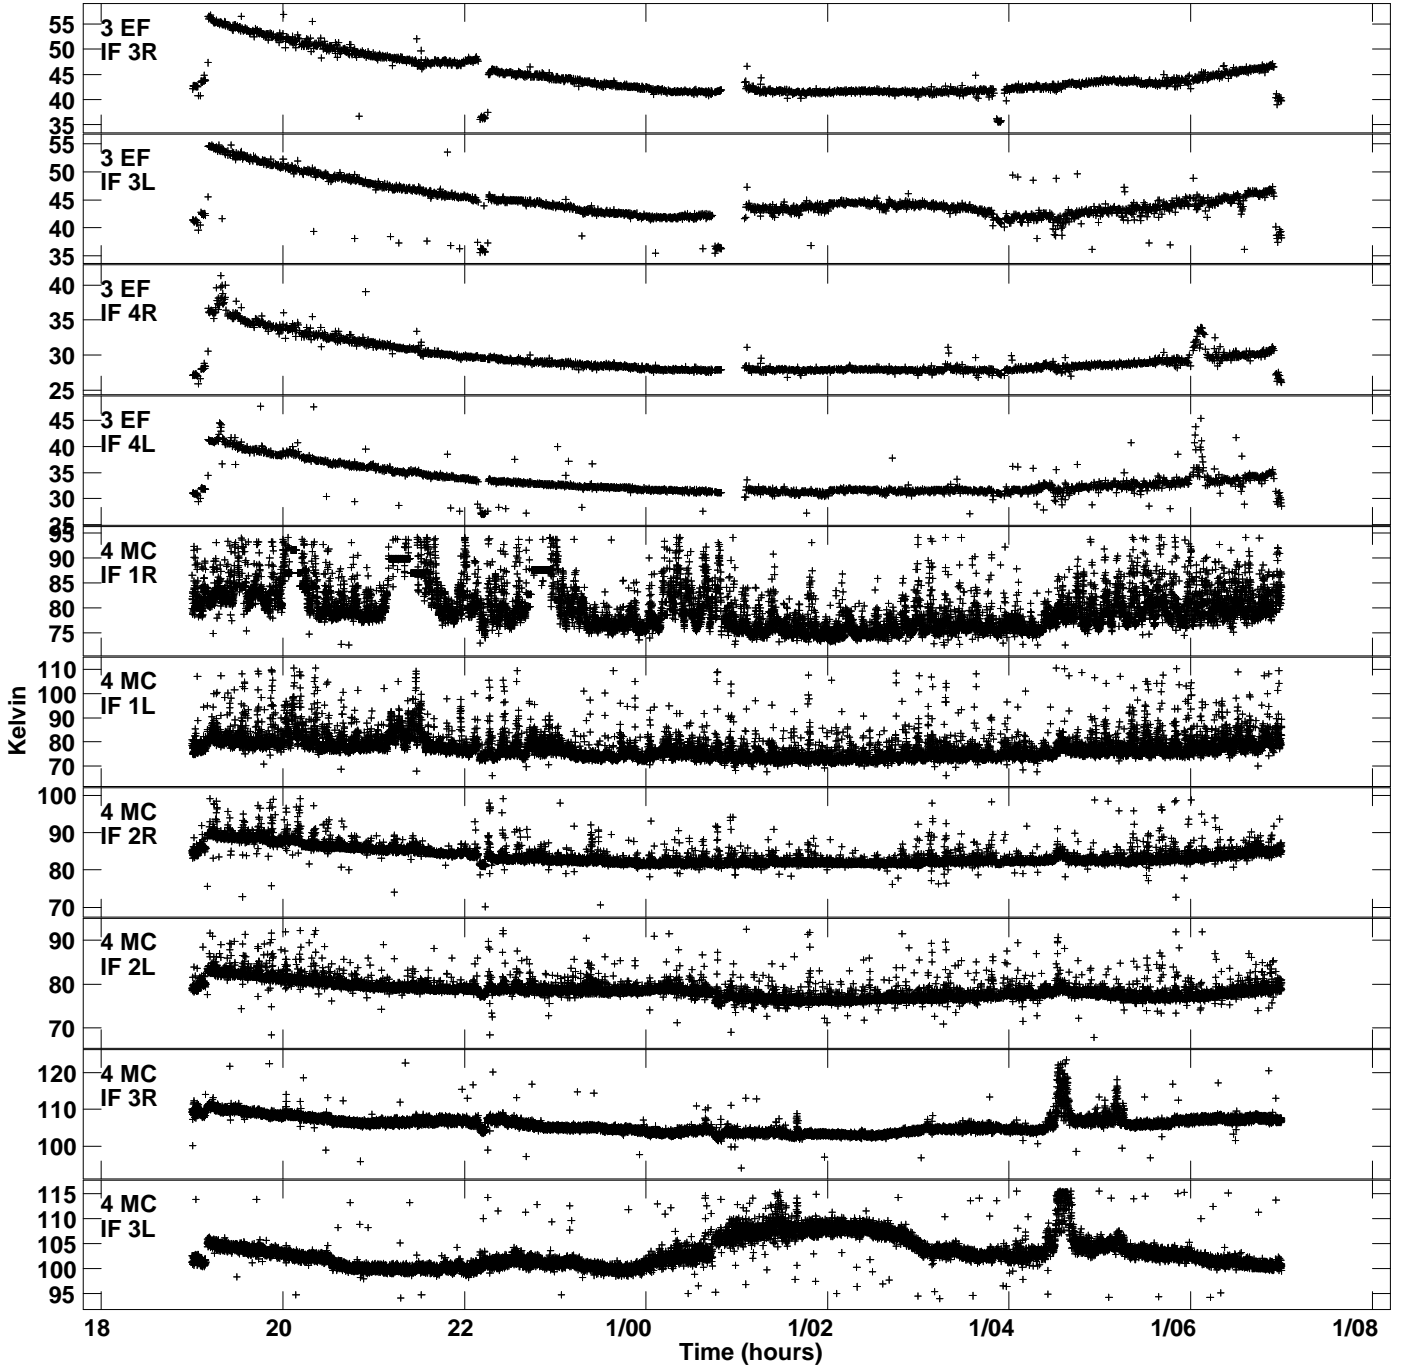

Plot file version 1 created 27-OCT-2023 18:02:32
Tsys vs UTC time for EV0241_2.UVDATA.1
TY 1 Rpol & Lpol IF 1 - 4

Plot file version 2 created 27-OCT-2023 18:02:32
Tsys vs UTC time for EV024I_2.UVDATA.1
TY 1 Rpol & Lpol IF 1 - 4

Plot file version 3 created 27-OCT-2023 18:02:32
Tsys vs UTC time for EV024I_2.UVDATA.1
TY 1 Rpol & Lpol IF 1 - 4

Plot file version 4 created 27-OCT-2023 18:02:32
Ts_{sys} vs UTC time for EV024I_2.UVDATA.1
TY 1 Rpol & Lpol IF 1 - 4

Plot file version 5 created 27-OCT-2023 18:02:32
Tsys vs UTC time for EV024I_2.UVDATA.1
TY 1 Rpol & Lpol IF 1 - 4

Plot file version 6 created 27-OCT-2023 18:02:32
Tsys vs UTC time for EV024I_2.UVDATA.1
TY 1 Rpol & Lpol IF 1 - 4