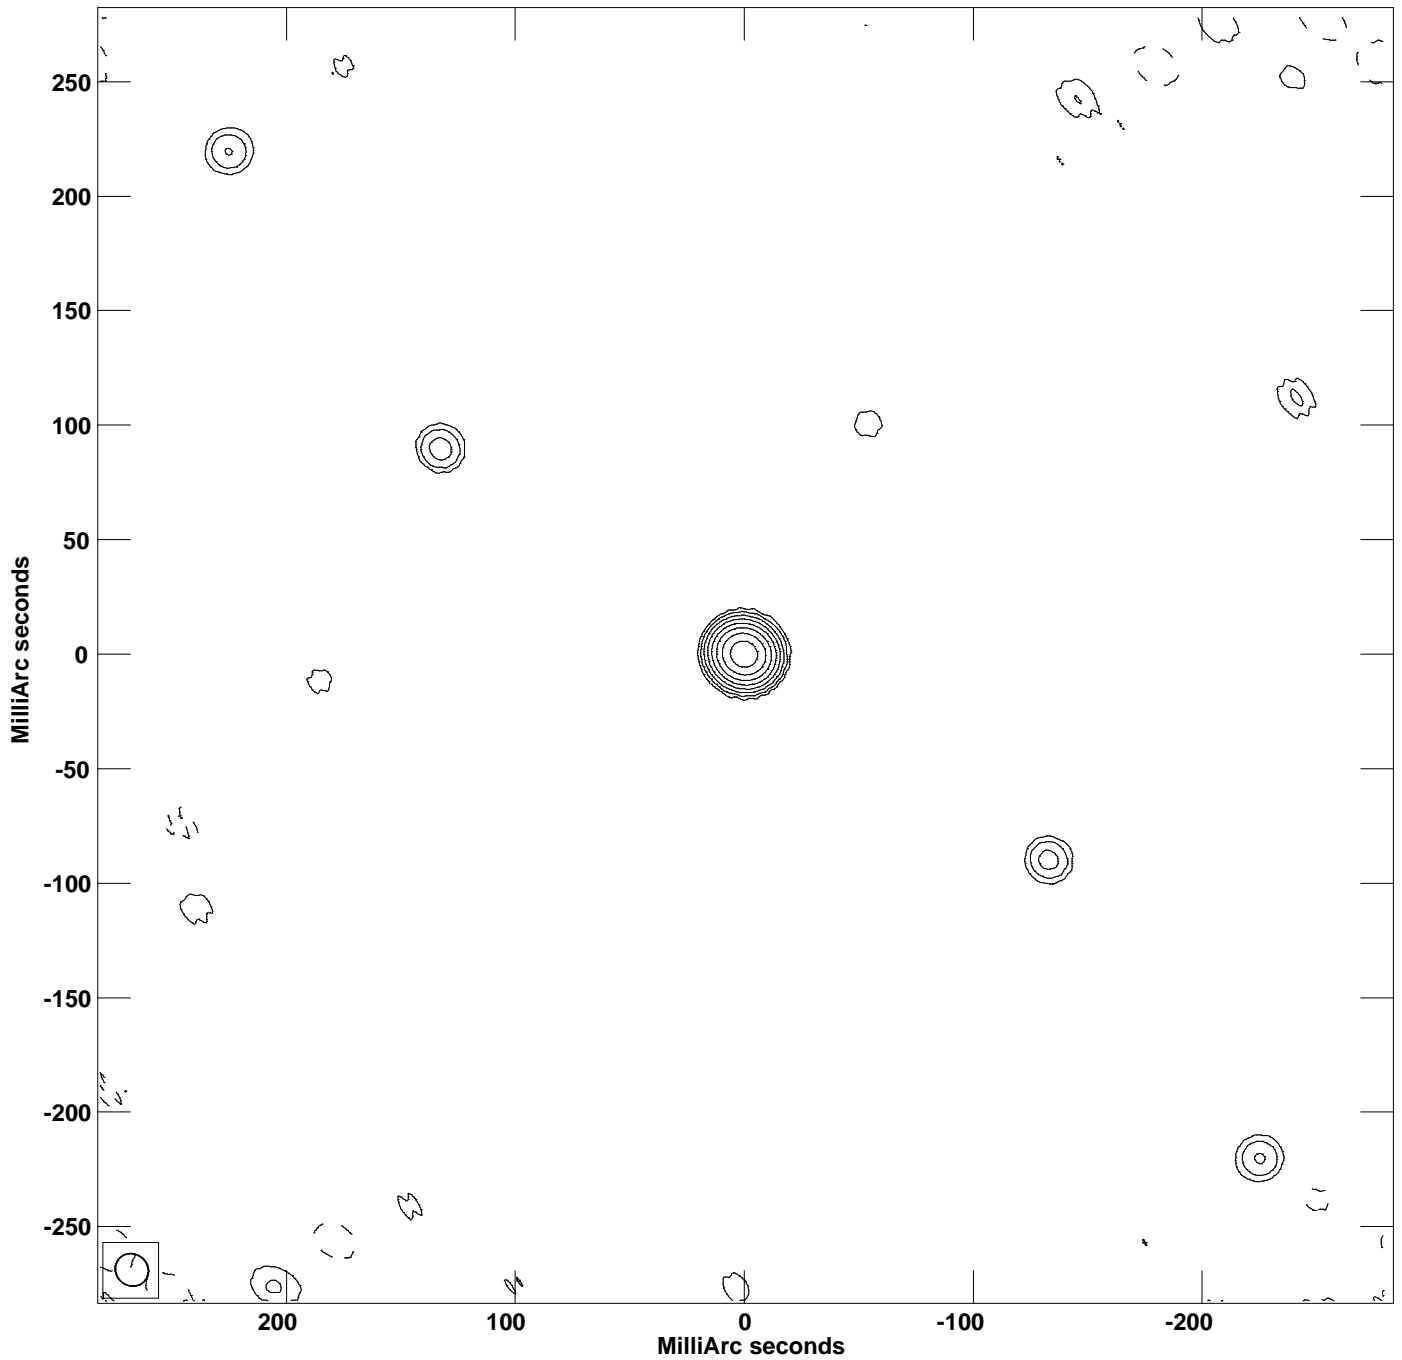

PLot file version 1 created 28-OCT-2023 00:19:42  
CONT: 0059+581 IPOL 1658.490 MHz 0059+581.ICL001.2

Center at RA 01 02 45.7623770 DEC 58 24 11.136575  
Cont peak brightness = 1.5779E+00 JY/BEAM  
Levs = 1.578E-02 \* (-0.499, 0.499, 0.999, 1.997, 3.995, 7.989, 15.98,  
31.96, 63.91)