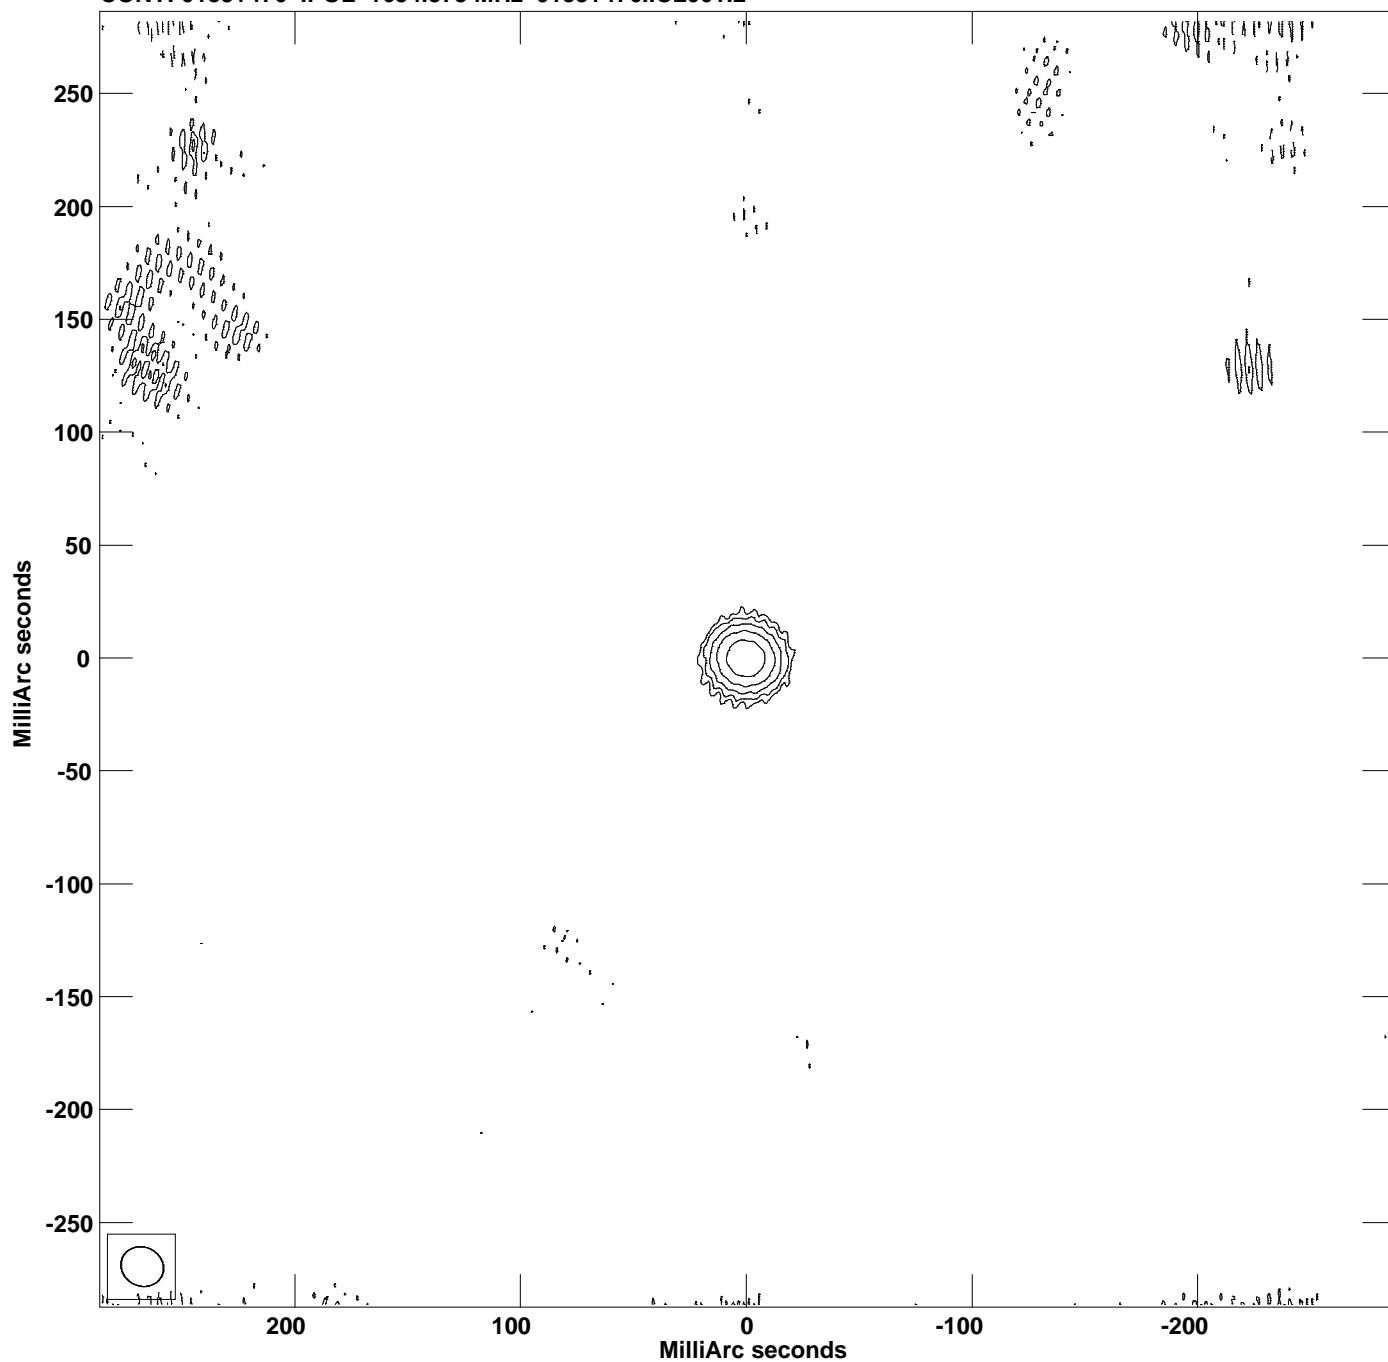

PLot file version 1 created 28-OCT-2023 00:19:38  
CONT: 0133+476 IPOL 1654.873 MHz 0133+476.ICL001.2

Center at RA 01 36 58.5948048 DEC 47 51 29.100033  
Cont peak brightness = 9.8402E-01 JY/BEAM  
Levs = 9.840E-03 \* (-3.57, 3.572, 7.144, 14.29, 28.58, 57.16)