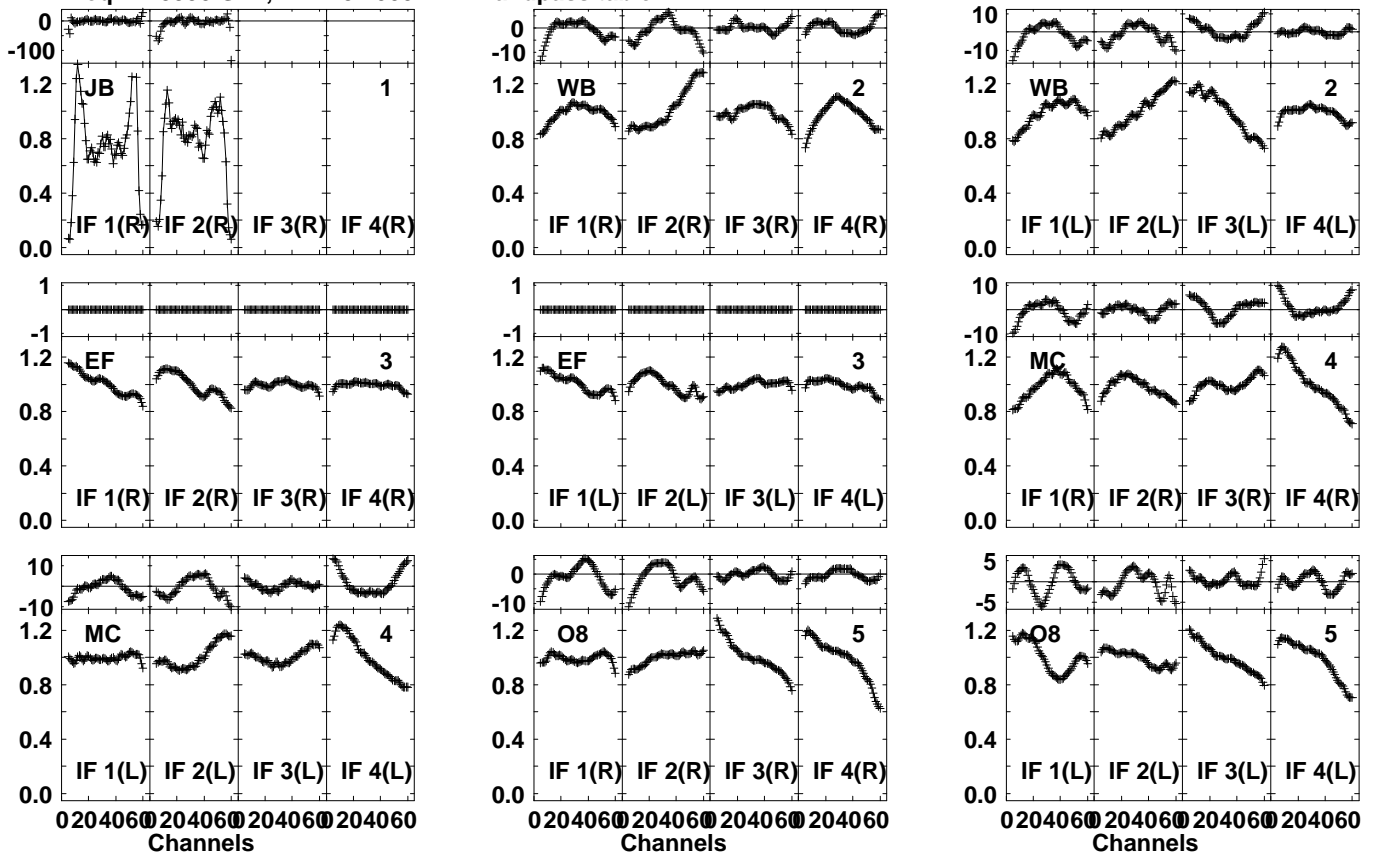

Plot file version 1 created 28-OCT-2023 00:17:12
 EV024I 3.UVDATA.1
 Freq = 1.5950 GHz, Bw = 32.000 MH Bandpass table # 1

Lower frame: BP ampl Top frame: BP phase
 Bandpass table spectrum Antenna: *
 Timerange: 00/00:00:01 to 999/00:00:00

Plot file version 2 created 28-OCT-2023 00:17:12
 EV024I 3.UVDATA.1
 Freq = 1.5950 GHz, Bw = 32.000 MH Bandpass table # 1

Lower frame: BP ampl Top frame: BP phase
 Bandpass table spectrum Antenna: *
 Timerange: 00/00:00:01 to 999/00:00:00