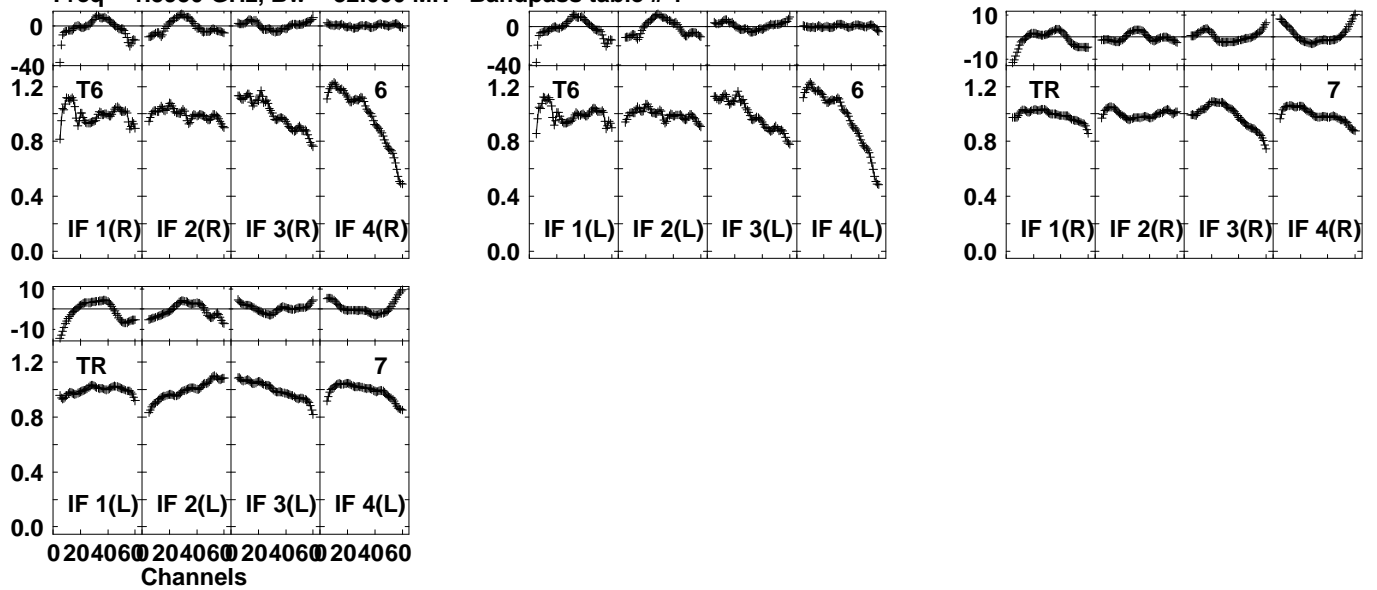

Plot file version 1 created 28-OCT-2023 00:17:12
 EV024I 3.UVDATA.1
 Freq = 1.5950 GHz, Bw = 32.000 MH Bandpass table # 1

Lower frame: BP ampl Top frame: BP phase
 Bandpass table spectrum Antenna: *
 Timerange: 00/00:00:01 to 999/00:00:00

Plot file version 2 created 28-OCT-2023 00:17:12
 EV024I 3.UVDATA.1
 Freq = 1.5950 GHz, Bw = 32.000 MH Bandpass table # 1

Lower frame: BP ampl Top frame: BP phase
 Bandpass table spectrum Antenna: *
 Timerange: 00/00:00:01 to 999/00:00:00