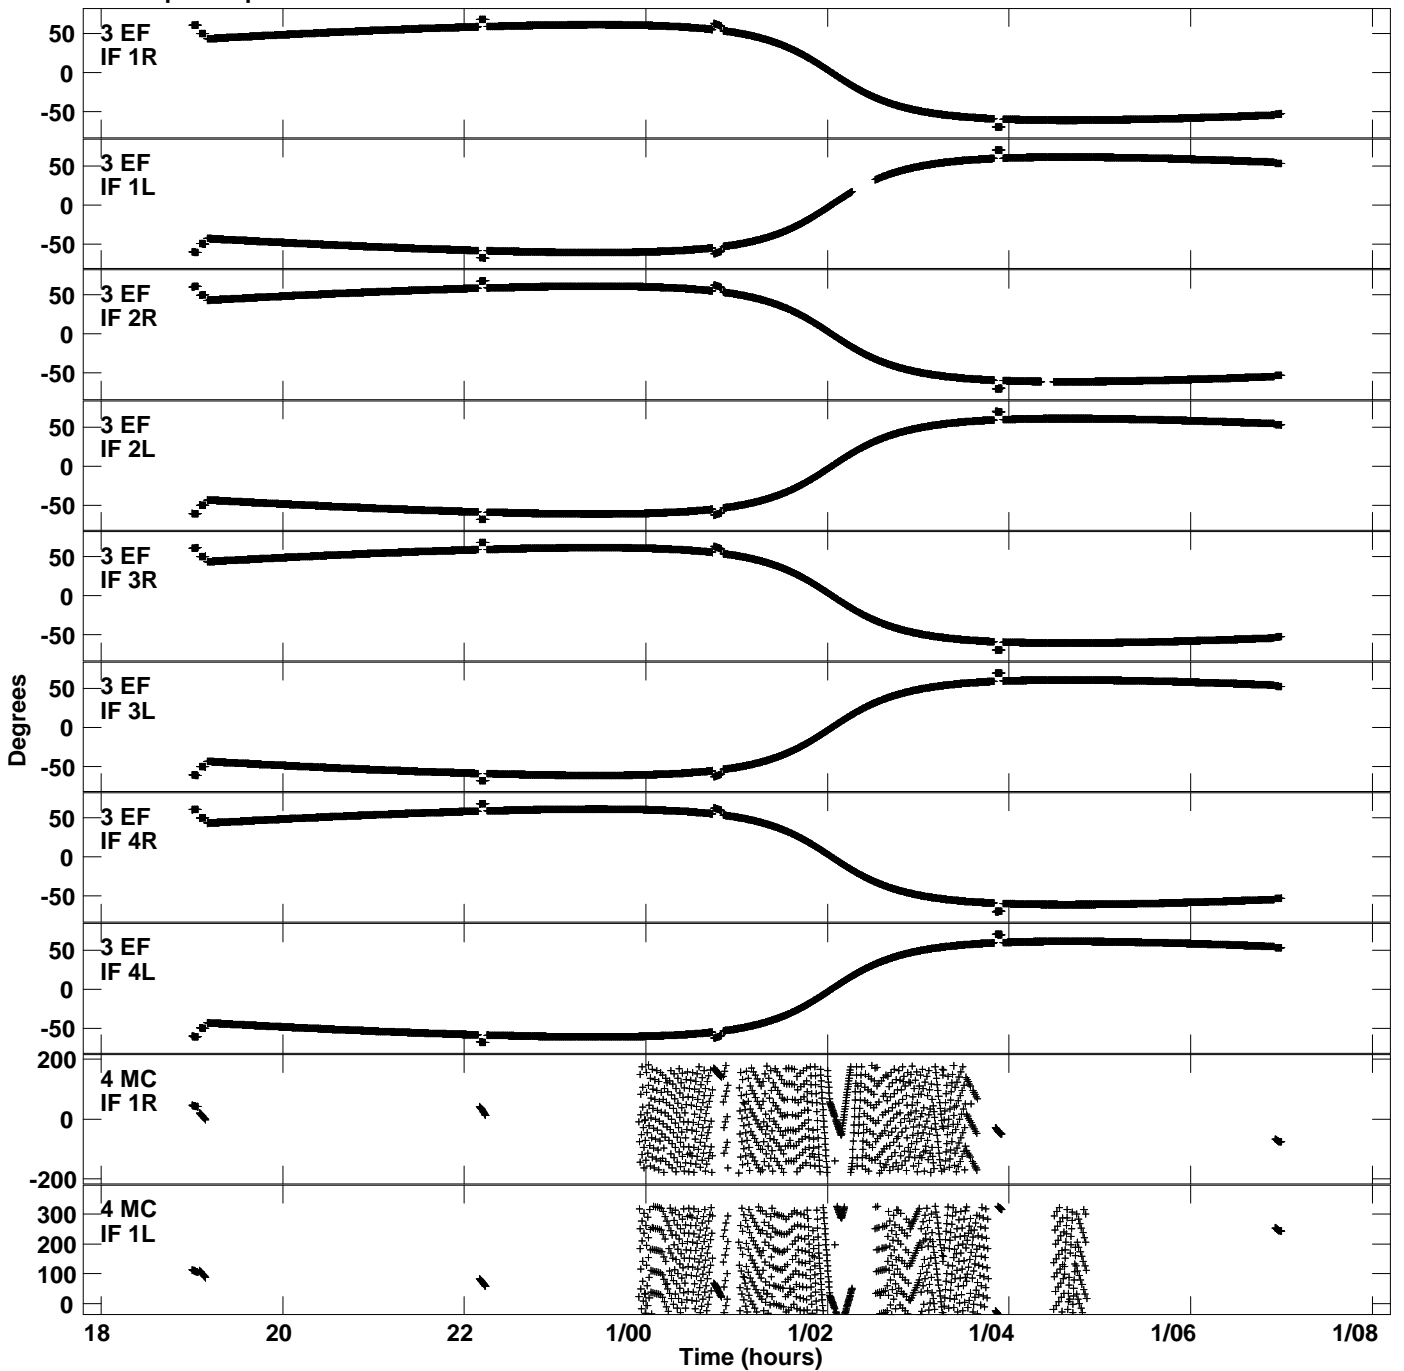

Plot file version 1 created 28-OCT-2023 00:17:12
Gain phs vs UTC time for EV024I_3.UVDATA.1
CL 4 Rpol & Lpol IF 1 - 4

Plot file version 2 created 28-OCT-2023 00:17:12
Gain phs vs UTC time for EV024I_3.UVDATA.1
CL 4 Rpol & Lpol IF 1 - 4

Plot file version 3 created 28-OCT-2023 00:17:12
Gain phs vs UTC time for EV024I_3.UVDATA.1
CL 4 Rpol & Lpol IF 1 - 4

Plot file version 4 created 28-OCT-2023 00:17:12
Gain phs vs UTC time for EV024I_3.UVDATA.1
CL 4 Rpol & Lpol IF 1 - 4

Plot file version 5 created 28-OCT-2023 00:17:12
Gain phs vs UTC time for EV024I_3.UVDATA.1
CL 4 Rpol & Lpol IF 1 - 4