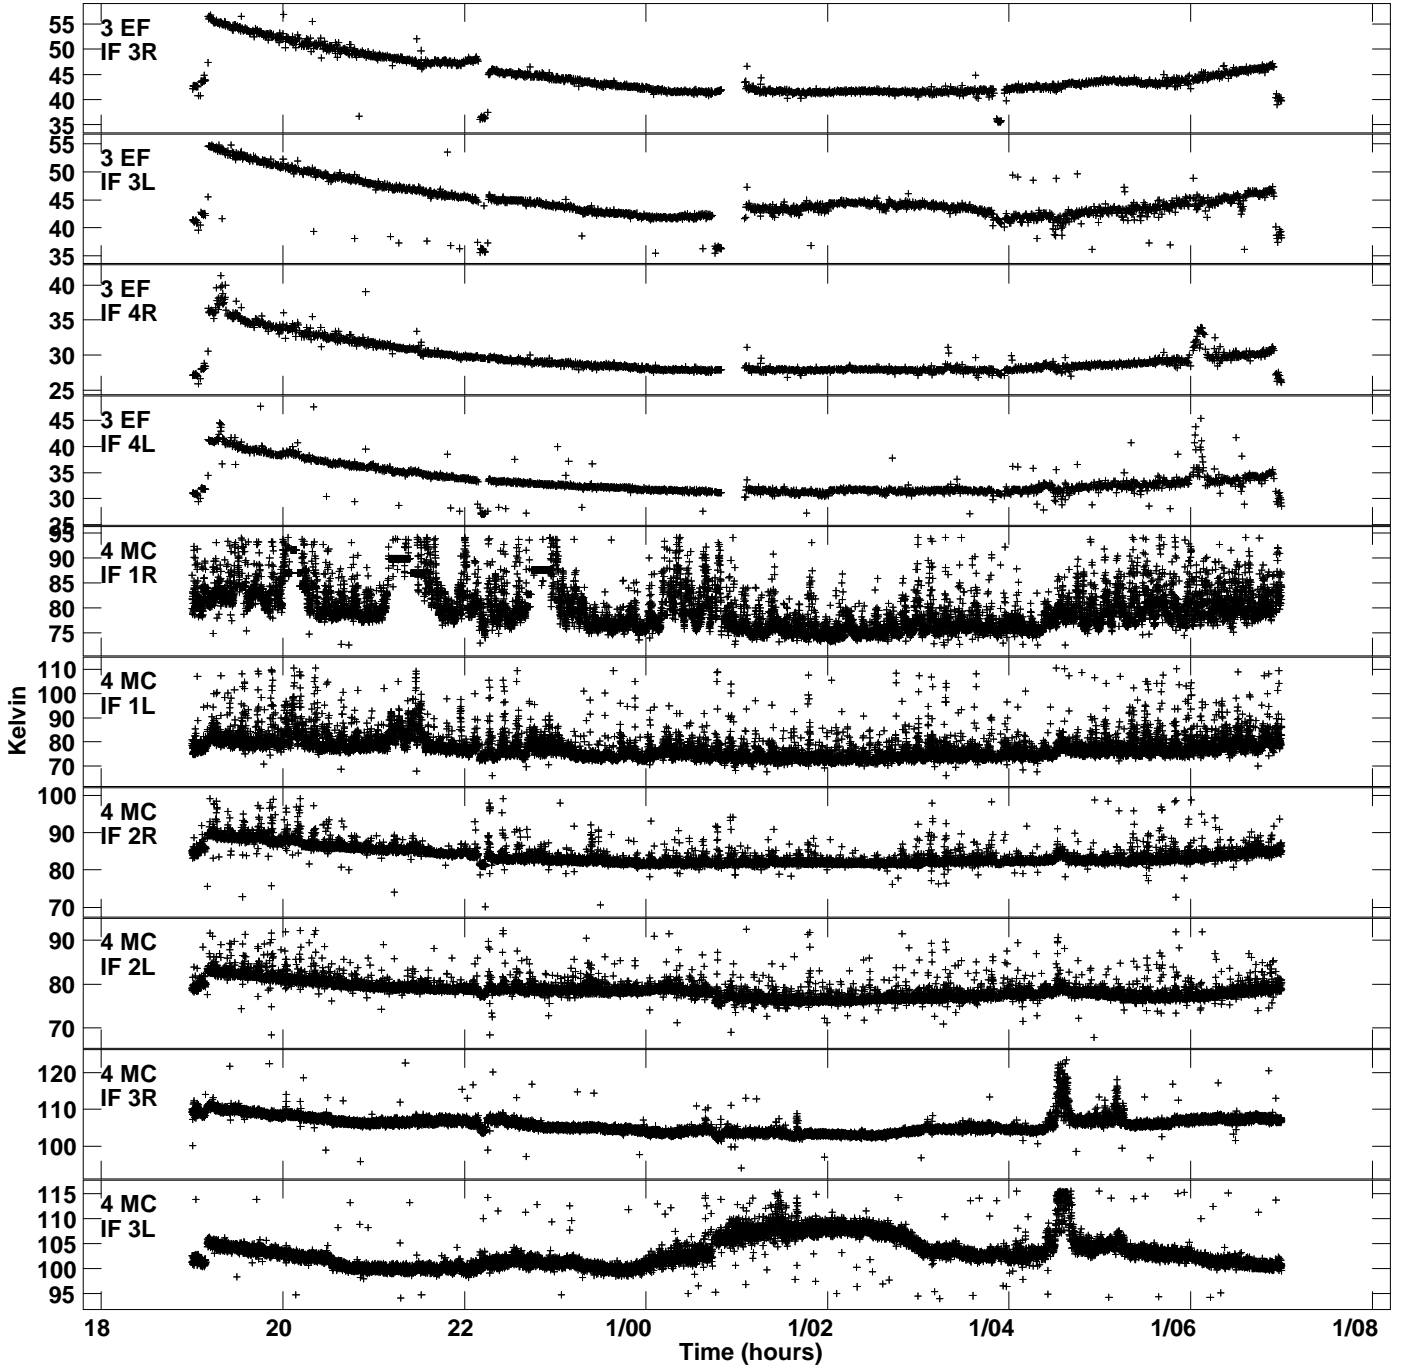

Plot file version 1 created 27-OCT-2023 23:38:43
Tsys vs UTC time for EV0241_3.UVDATA.1
TY 1 Rpol & Lpol IF 1 - 4

Plot file version 2 created 27-OCT-2023 23:38:43
Tsys vs UTC time for EV024I_3.UVDATA.1
TY 1 Rpol & Lpol IF 1 - 4

Plot file version 3 created 27-OCT-2023 23:38:43
Tsys vs UTC time for EV024I_3.UVDATA.1
TY 1 Rpol & Lpol IF 1 - 4

Plot file version 4 created 27-OCT-2023 23:38:43
Ts_{sys} vs UTC time for EV024I_3.UVDATA.1
TY 1 Rpol & Lpol IF 1 - 4

Plot file version 5 created 27-OCT-2023 23:38:43
Tsys vs UTC time for EV024I_3.UVDATA.1
TY 1 Rpol & Lpol IF 1 - 4

Plot file version 6 created 27-OCT-2023 23:38:43
Tsys vs UTC time for EV024I_3.UVDATA.1
TY 1 Rpol & Lpol IF 1 - 4