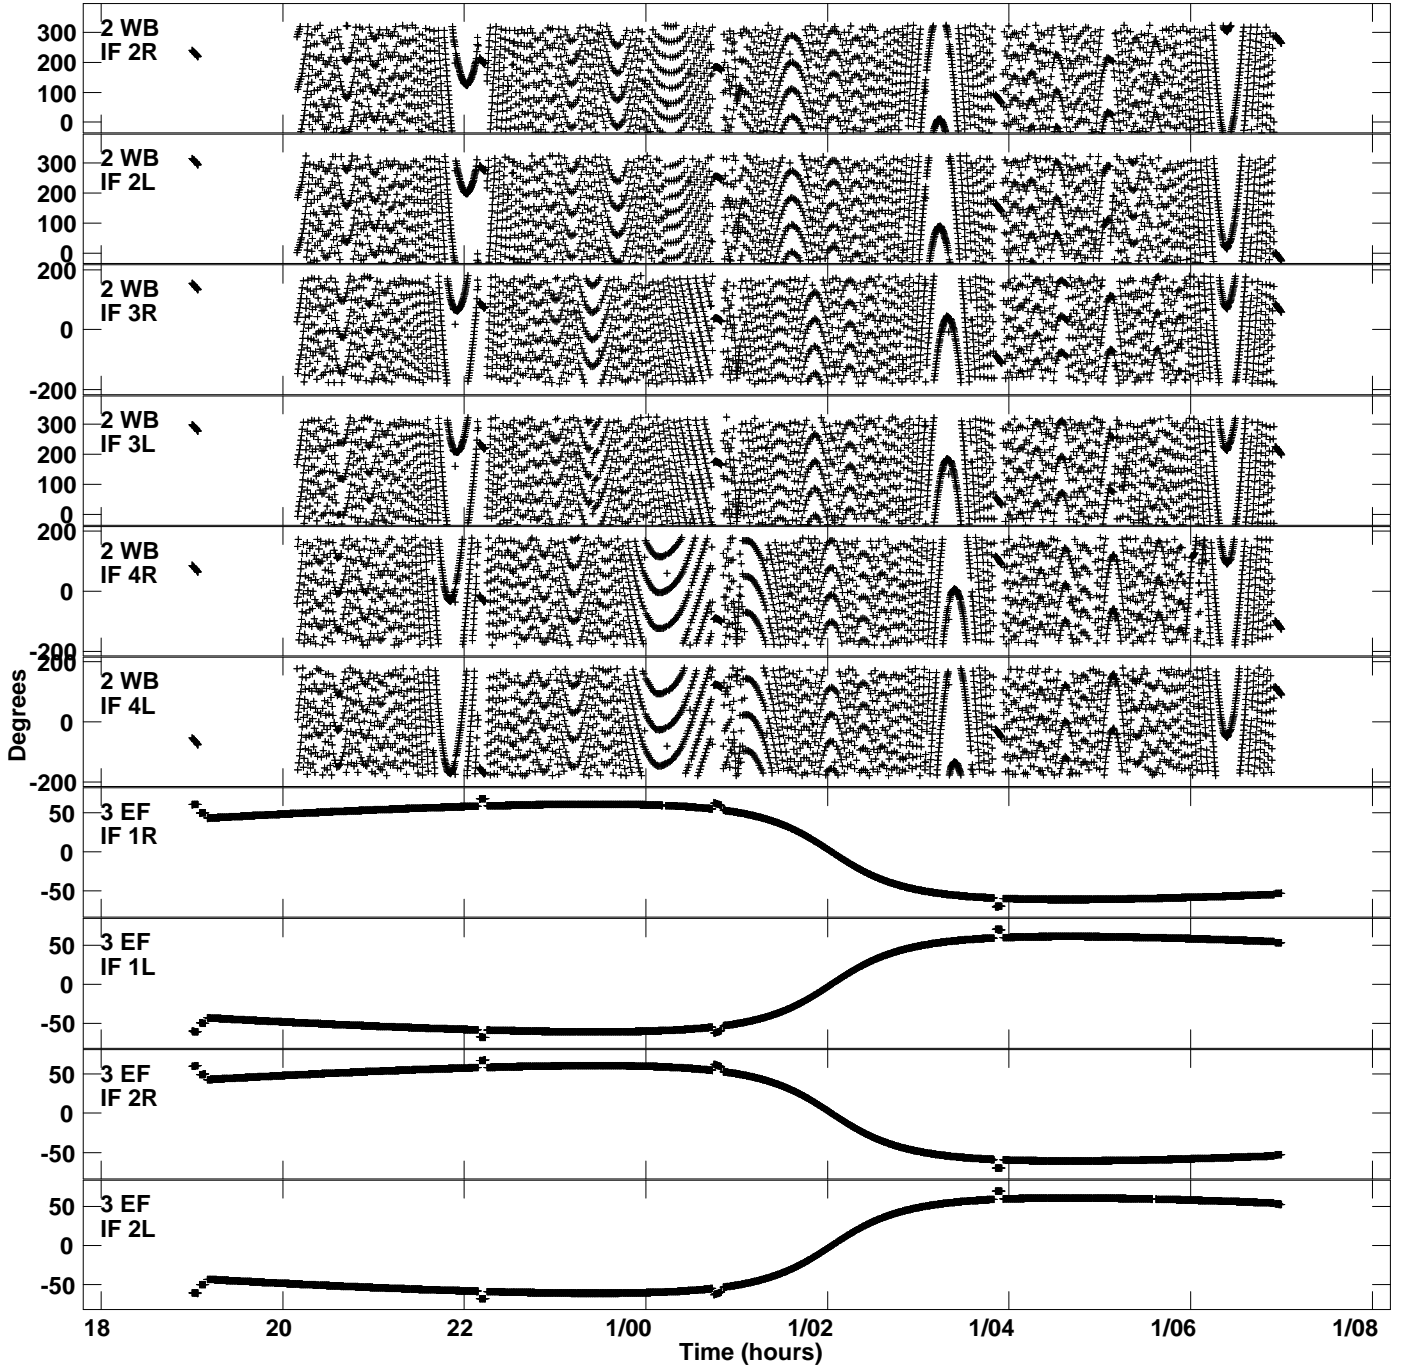

Plot file version 1 created 27-OCT-2023 18:35:56
Gain phs vs UTC time for EV024I_4.UVDATA.1
CL 4 Rpol & Lpol IF 1 - 4

Plot file version 2 created 27-OCT-2023 18:35:56
Gain phs vs UTC time for EV024I_4.UVDATA.1
CL 4 Rpol & Lpol IF 1 - 4

Plot file version 3 created 27-OCT-2023 18:35:56
Gain phs vs UTC time for EV024I_4.UVDATA.1
CL 4 Rpol & Lpol IF 1 - 4

Plot file version 4 created 27-OCT-2023 18:35:56
Gain phs vs UTC time for EV024I_4.UVDATA.1
CL 4 Rpol & Lpol IF 1 - 4

Plot file version 5 created 27-OCT-2023 18:35:56
Gain phs vs UTC time for EV024I_4.UVDATA.1
CL 4 Rpol & Lpol IF 1 - 4

Plot file version 6 created 27-OCT-2023 18:35:56
Gain phs vs UTC time for EV024I_4.UVDATA.1
CL 4 Rpol & Lpol IF 1 - 4