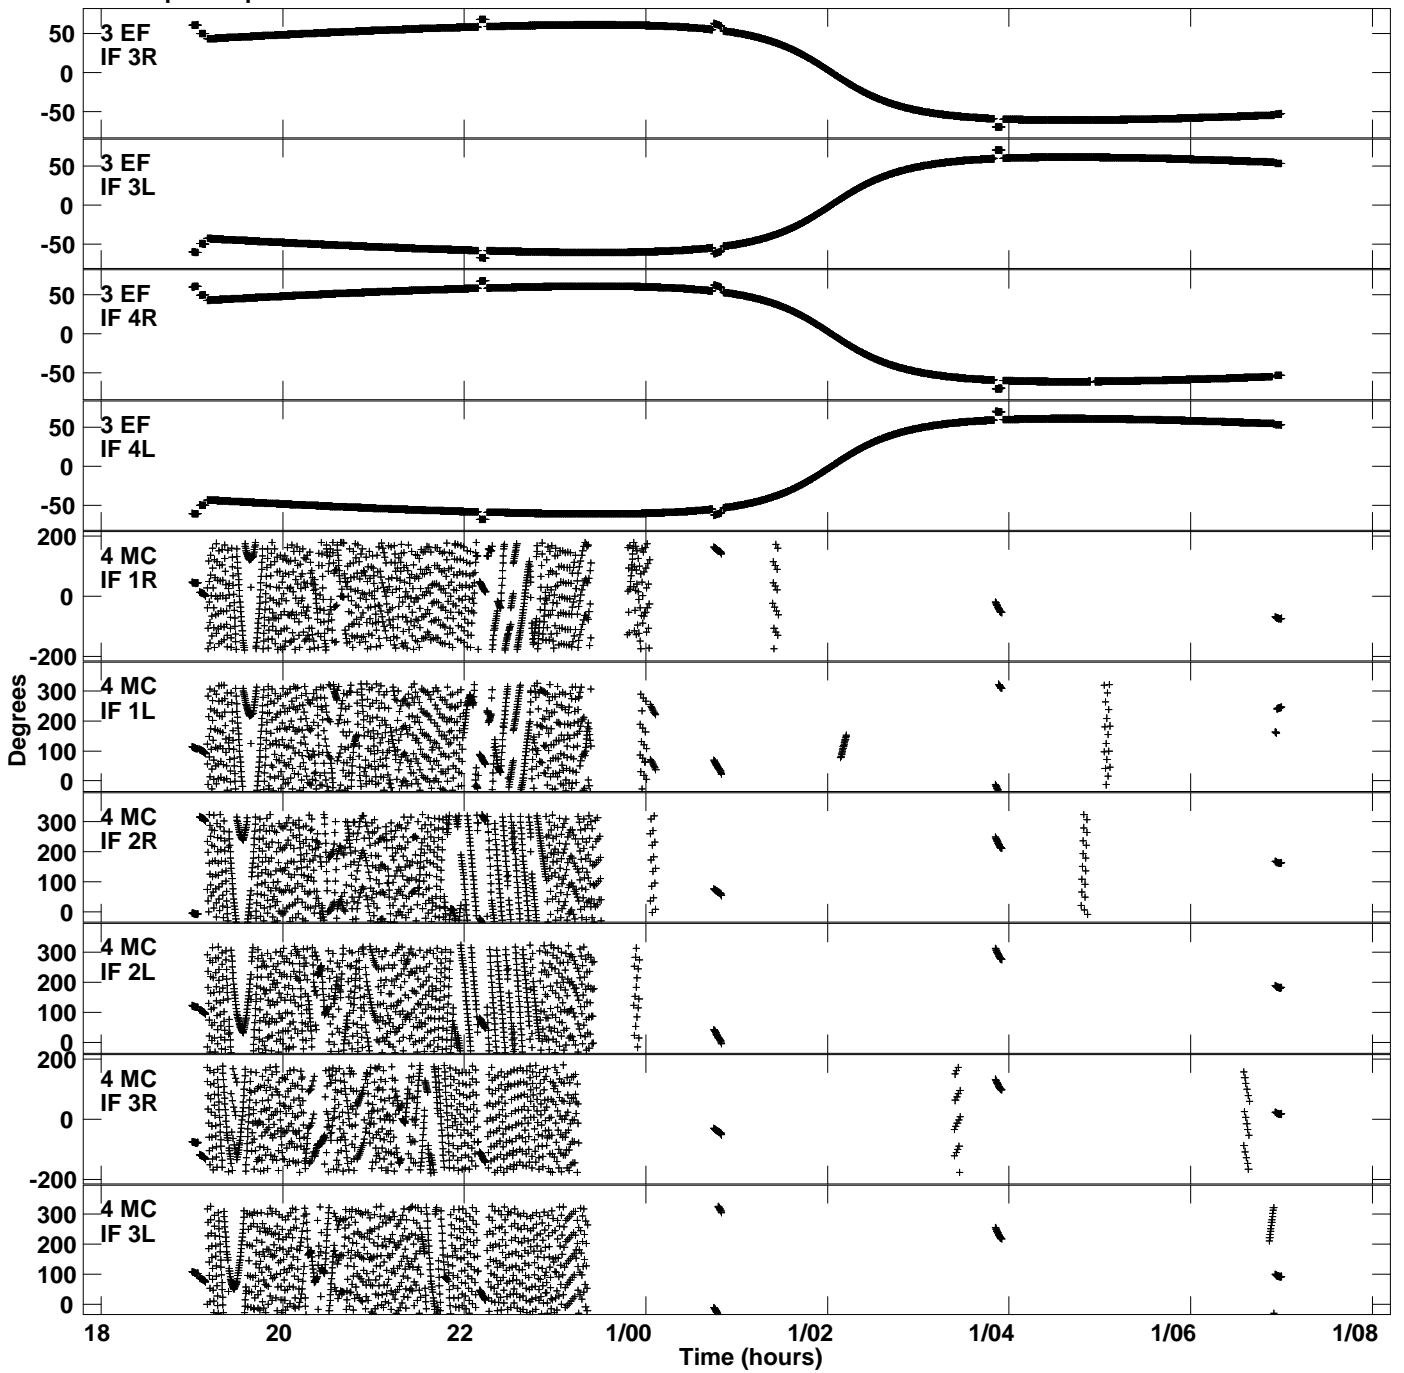

Plot file version 1 created 27-OCT-2023 18:35:56
Gain phs vs UTC time for EV024I_4.UVDATA.1
CL 4 Rpol & Lpol IF 1 - 4

Plot file version 2 created 27-OCT-2023 18:35:56
Gain phs vs UTC time for EV024I_4.UVDATA.1
CL 4 Rpol & Lpol IF 1 - 4

Plot file version 3 created 27-OCT-2023 18:35:56
Gain phs vs UTC time for EV024I_4.UVDATA.1
CL 4 Rpol & Lpol IF 1 - 4

Plot file version 4 created 27-OCT-2023 18:35:56
Gain phs vs UTC time for EV024I_4.UVDATA.1
CL 4 Rpol & Lpol IF 1 - 4

Plot file version 5 created 27-OCT-2023 18:35:56
Gain phs vs UTC time for EV024I_4.UVDATA.1
CL 4 Rpol & Lpol IF 1 - 4

Plot file version 6 created 27-OCT-2023 18:35:56
Gain phs vs UTC time for EV024I_4.UVDATA.1
CL 4 Rpol & Lpol IF 1 - 4