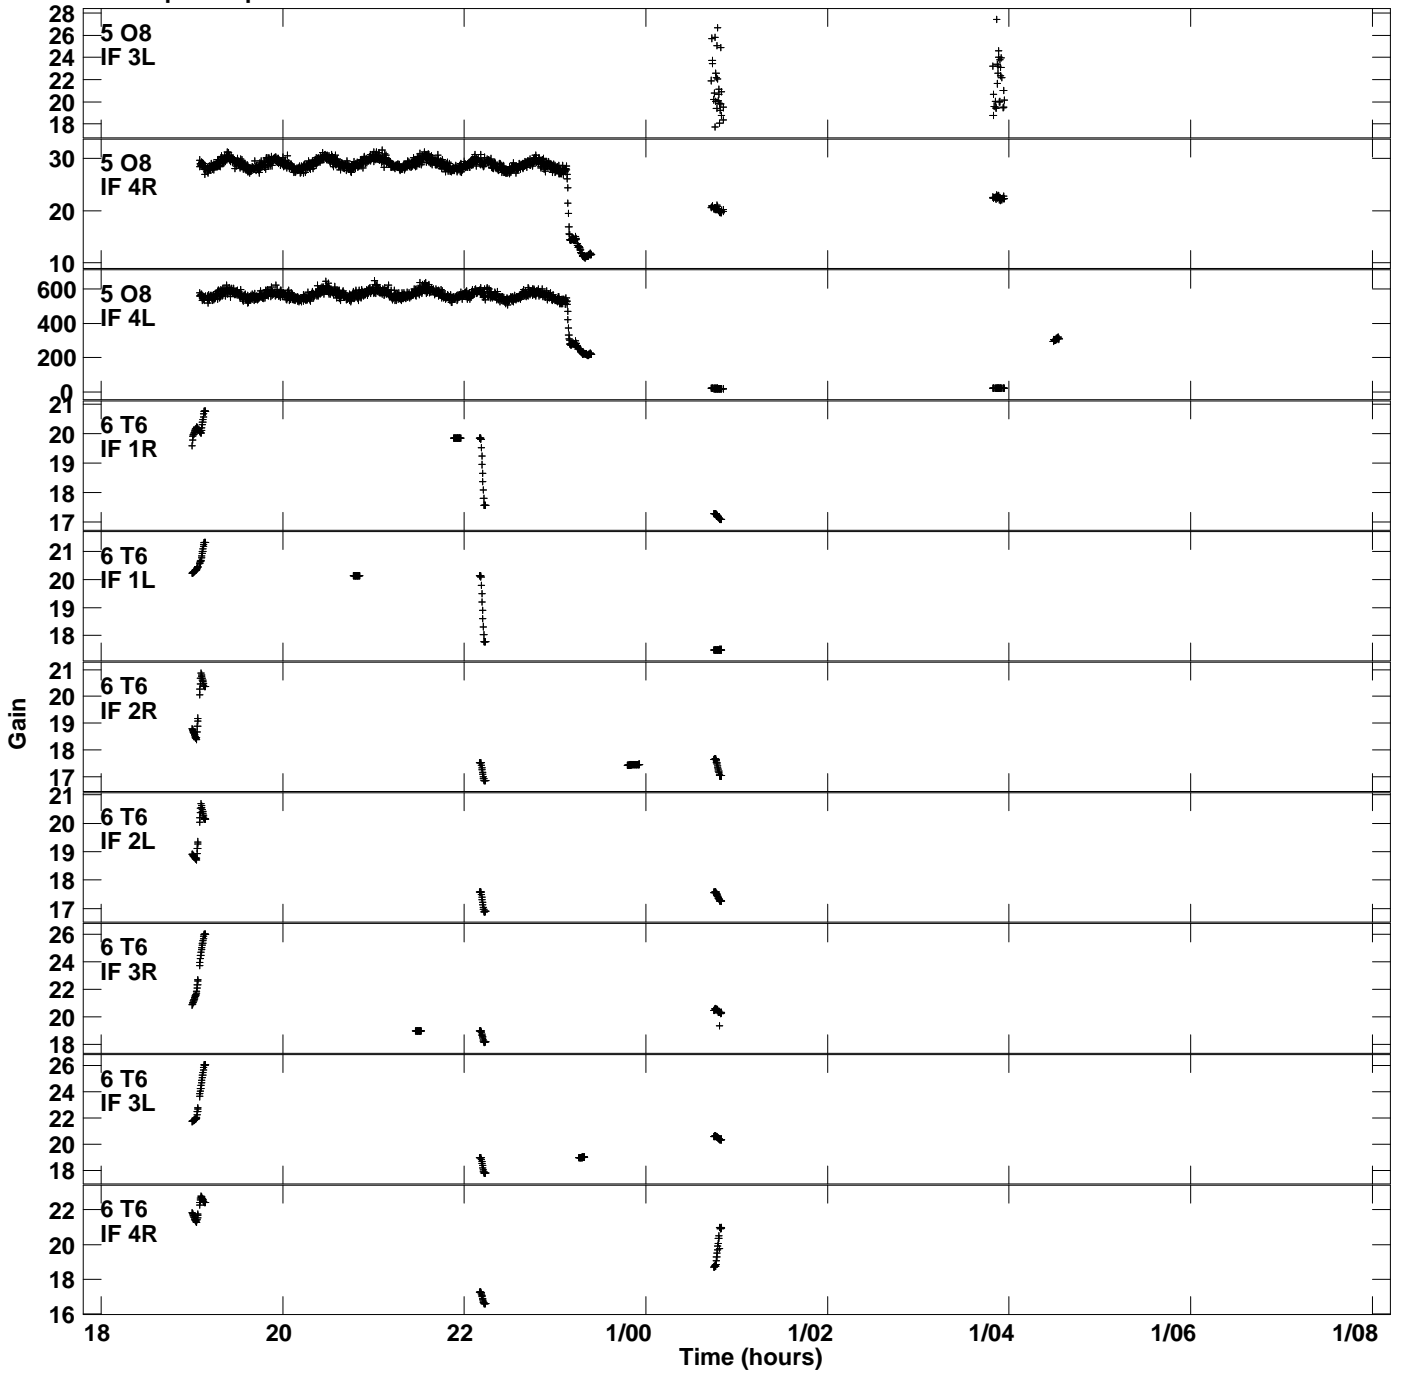

Plot file version 1 created 27-OCT-2023 18:39:18  
Gain amp vs UTC time for EV024I\_4.TMP.1  
CL 5 Rpol & Lpol IF 1 - 4

Plot file version 2 created 27-OCT-2023 18:39:18  
Gain amp vs UTC time for EV024I\_4.TMP.1  
CL 5 Rpol & Lpol IF 1 - 4

Plot file version 3 created 27-OCT-2023 18:39:18  
Gain amp vs UTC time for EV024I\_4.TMP.1  
CL 5 Rpol & Lpol IF 1 - 4

Plot file version 4 created 27-OCT-2023 18:39:18  
Gain amp vs UTC time for EV024I\_4.TMP.1  
CL 5 Rpol & Lpol IF 1 - 4

Plot file version 5 created 27-OCT-2023 18:39:18  
Gain amp vs UTC time for EV024I\_4.TMP.1  
CL 5 Rpol & Lpol IF 1 - 4