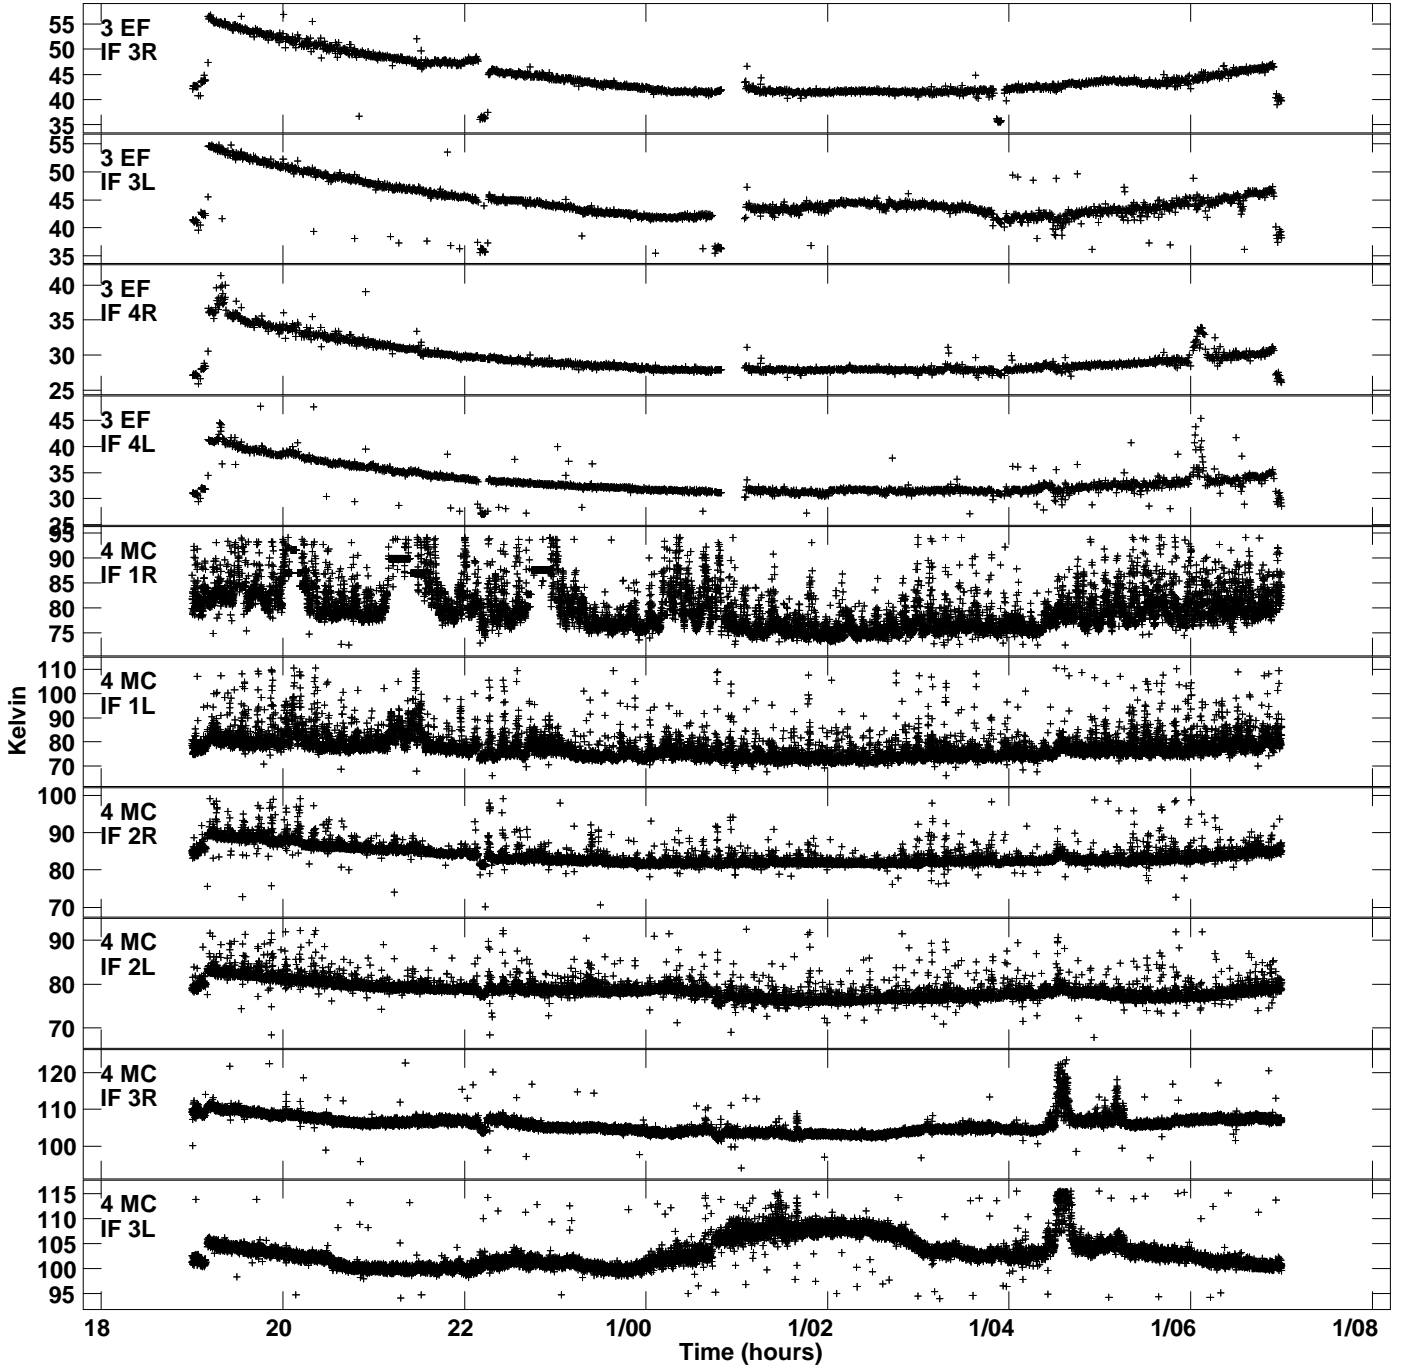

Plot file version 1 created 27-OCT-2023 18:03:28
Tsys vs UTC time for EV0241_4.UVDATA.1
TY 1 Rpol & Lpol IF 1 - 4

Plot file version 2 created 27-OCT-2023 18:03:28
Tsys vs UTC time for EV024I_4.UVDATA.1
TY 1 Rpol & Lpol IF 1 - 4

Plot file version 3 created 27-OCT-2023 18:03:28
Tsys vs UTC time for EV024I_4.UVDATA.1
TY 1 Rpol & Lpol IF 1 - 4

Plot file version 4 created 27-OCT-2023 18:03:28
Ts_{sys} vs UTC time for EV024I_4.UVDATA.1
TY 1 Rpol & Lpol IF 1 - 4

Plot file version 5 created 27-OCT-2023 18:03:28
Tsys vs UTC time for EV024I_4.UVDATA.1
TY 1 Rpol & Lpol IF 1 - 4

Plot file version 6 created 27-OCT-2023 18:03:28
Tsys vs UTC time for EV024I_4.UVDATA.1
TY 1 Rpol & Lpol IF 1 - 4