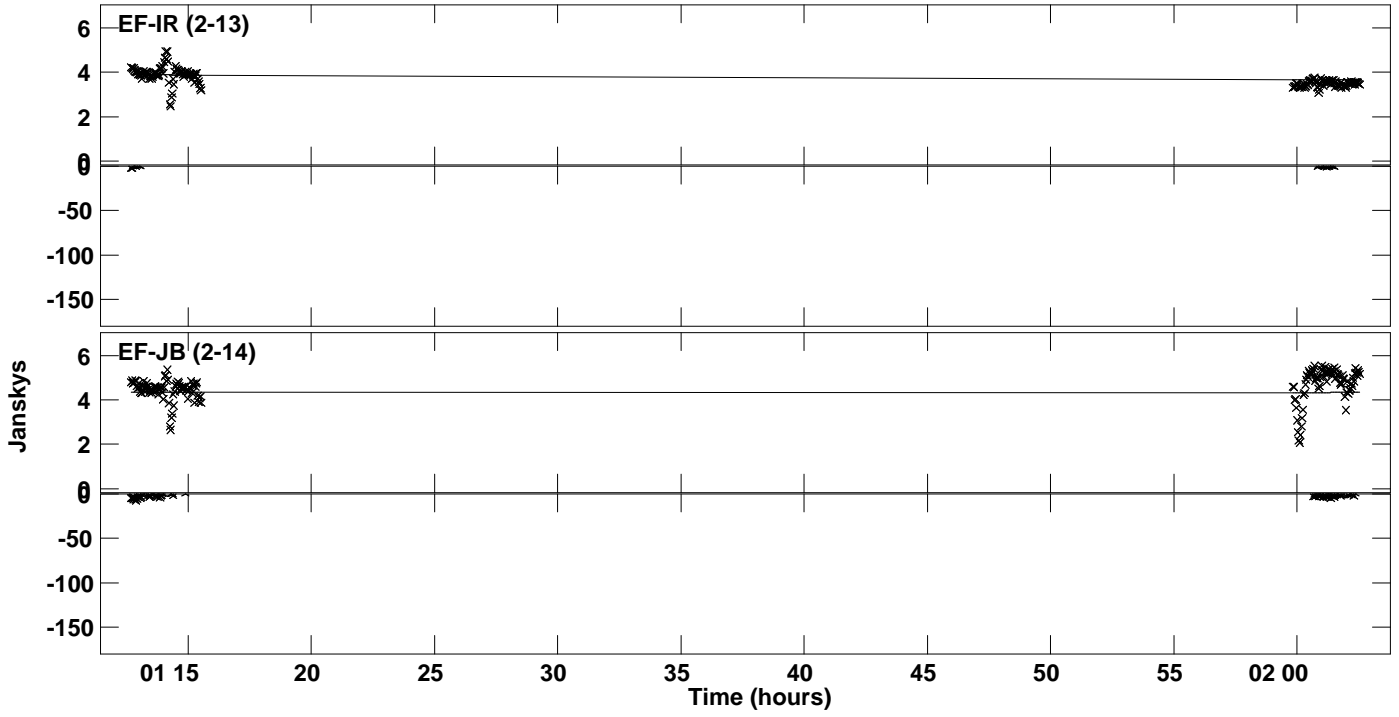

Plot file version 1 created 01-FEB-2023 16:44:54
Amplitude andPhase vs Time for 3C345.MULTI.1 CL # 3
IF 1 CHAN 1 STK LL of 3C345.ICL001.3

Plot file version 2 created 01-FEB-2023 16:44:54
Amplitude andPhase vs Time for 3C345.MULTI.1 CL # 3
IF 1 CHAN 1 STK LL of 3C345.ICL001.3

PLot file version 3 created 01-FEB-2023 16:44:54
Amplitude andPhase vs Time for 3C345.MULTI.1 CL # 3
IF 1 CHAN 1 STK LL of 3C345.ICL001.3

Plot file version 4 created 01-FEB-2023 16:44:54
Amplitude andPhase vs Time for 3C345.MULTI.1 CL # 3
IF 1 CHAN 1 STK RR of 3C345.ICL001.3

Plot file version 5 created 01-FEB-2023 16:44:54
Amplitude andPhase vs Time for 3C345.MULTI.1 CL # 3
IF 1 CHAN 1 STK RR of 3C345.ICL001.3

PLot file version 6 created 01-FEB-2023 16:44:54
Amplitude andPhase vs Time for 3C345.MULTI.1 CL # 3
IF 1 CHAN 1 STK RR of 3C345.ICL001.3