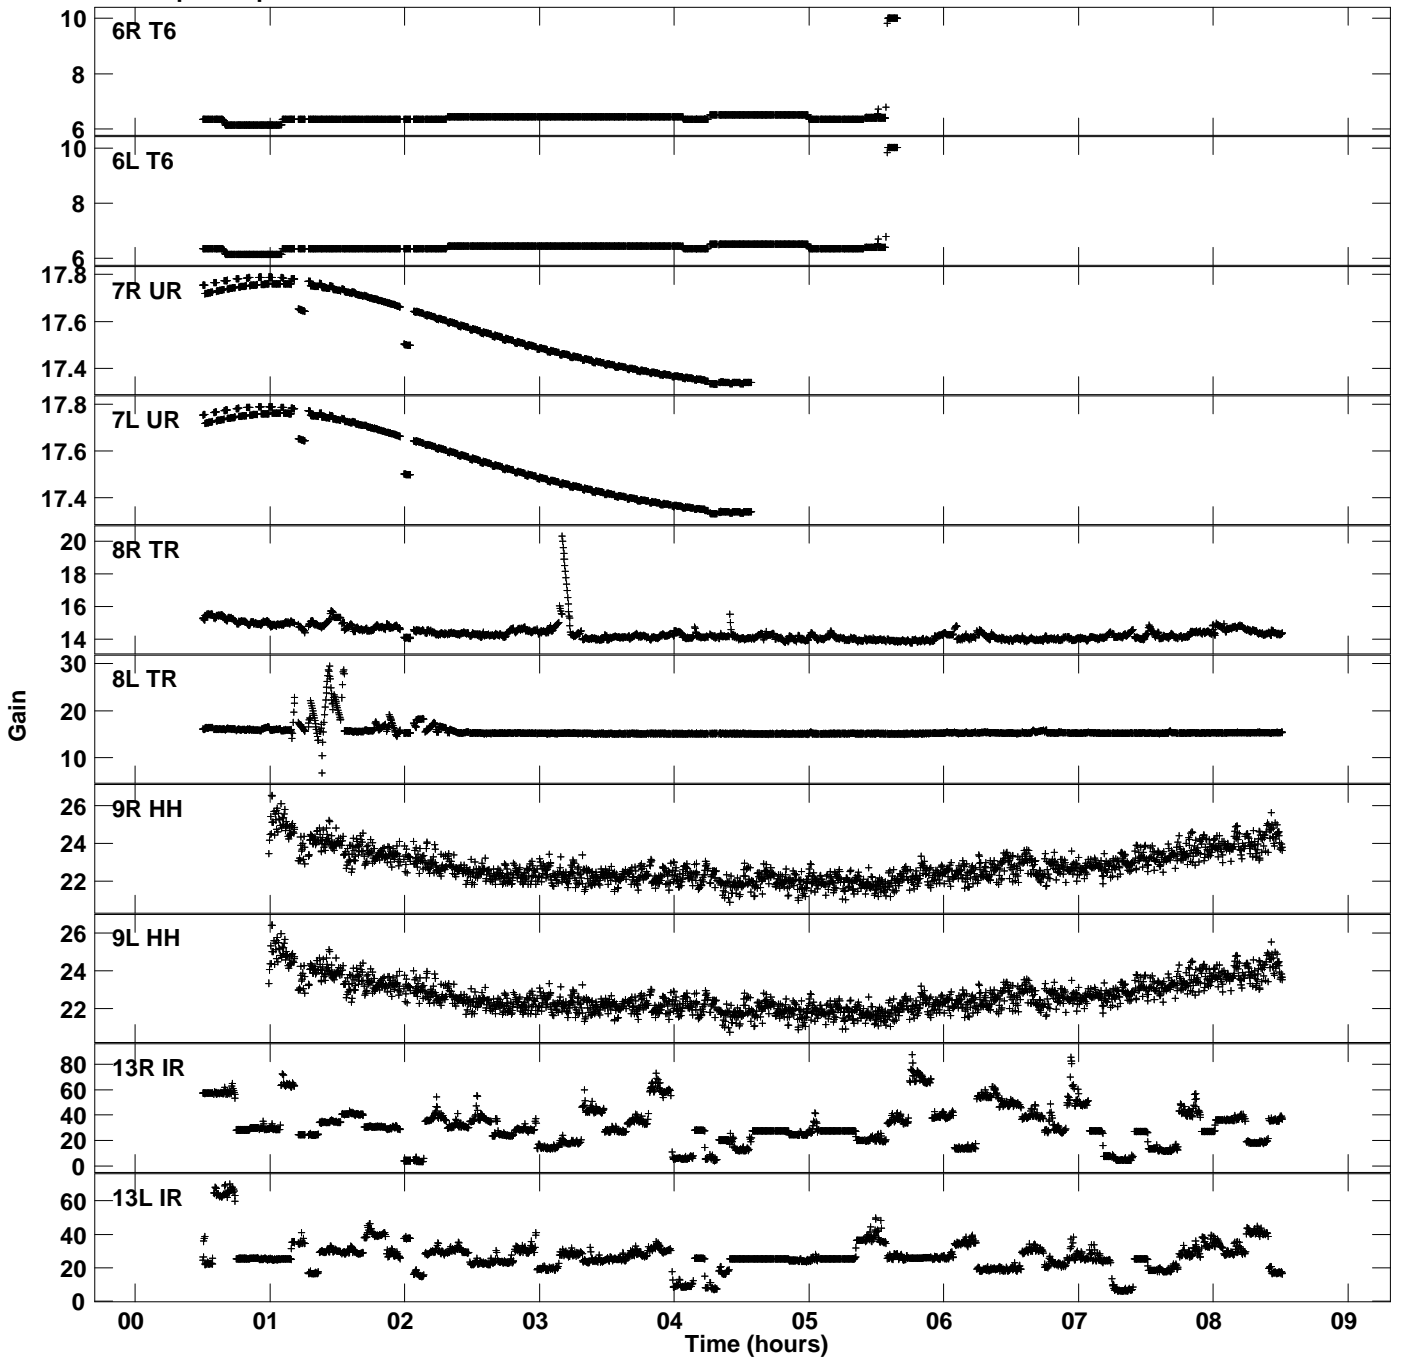

Plot file version 1 created 01-FEB-2023 16:35:49  
Gain amp vs UTC time for EW022A\_1.UVDATA.1  
CL 2 Rpol & Lpol IF 1

Plot file version 2 created 01-FEB-2023 16:35:49  
Gain amp vs UTC time for EW022A\_1.UVDATA.1  
CL 2 Rpol & Lpol IF 1

Plot file version 3 created 01-FEB-2023 16:35:49  
Gain amp vs UTC time for EW022A\_1.UVDATA.1  
CL 2 Rpol & Lpol IF 1