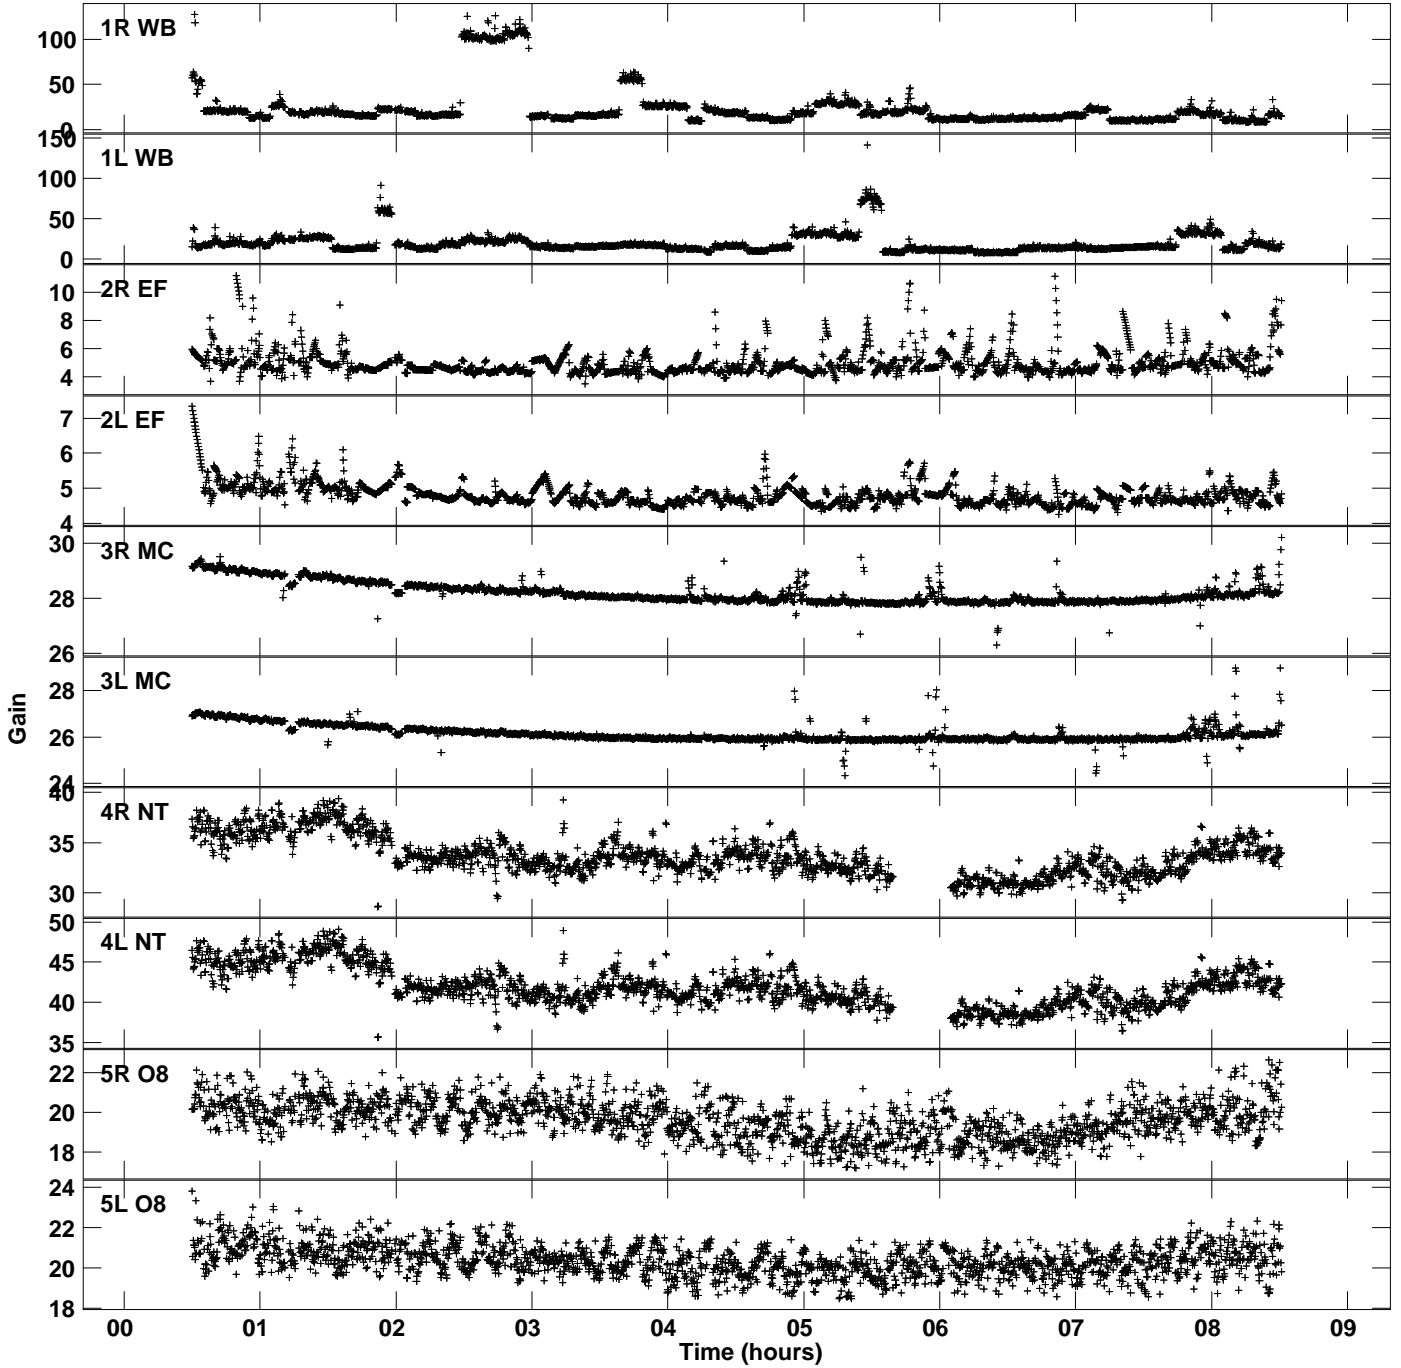

Plot file version 1 created 01-FEB-2023 16:35:49  
Gain amp vs UTC time for EW022A\_1.UVDATA.1  
CL 2 Rpol & Lpol IF 1

Plot file version 2 created 01-FEB-2023 16:35:49  
Gain amp vs UTC time for EW022A\_1.UVDATA.1  
CL 2 Rpol & Lpol IF 1

Plot file version 3 created 01-FEB-2023 16:35:49  
Gain amp vs UTC time for EW022A\_1.UVDATA.1  
CL 2 Rpol & Lpol IF 1