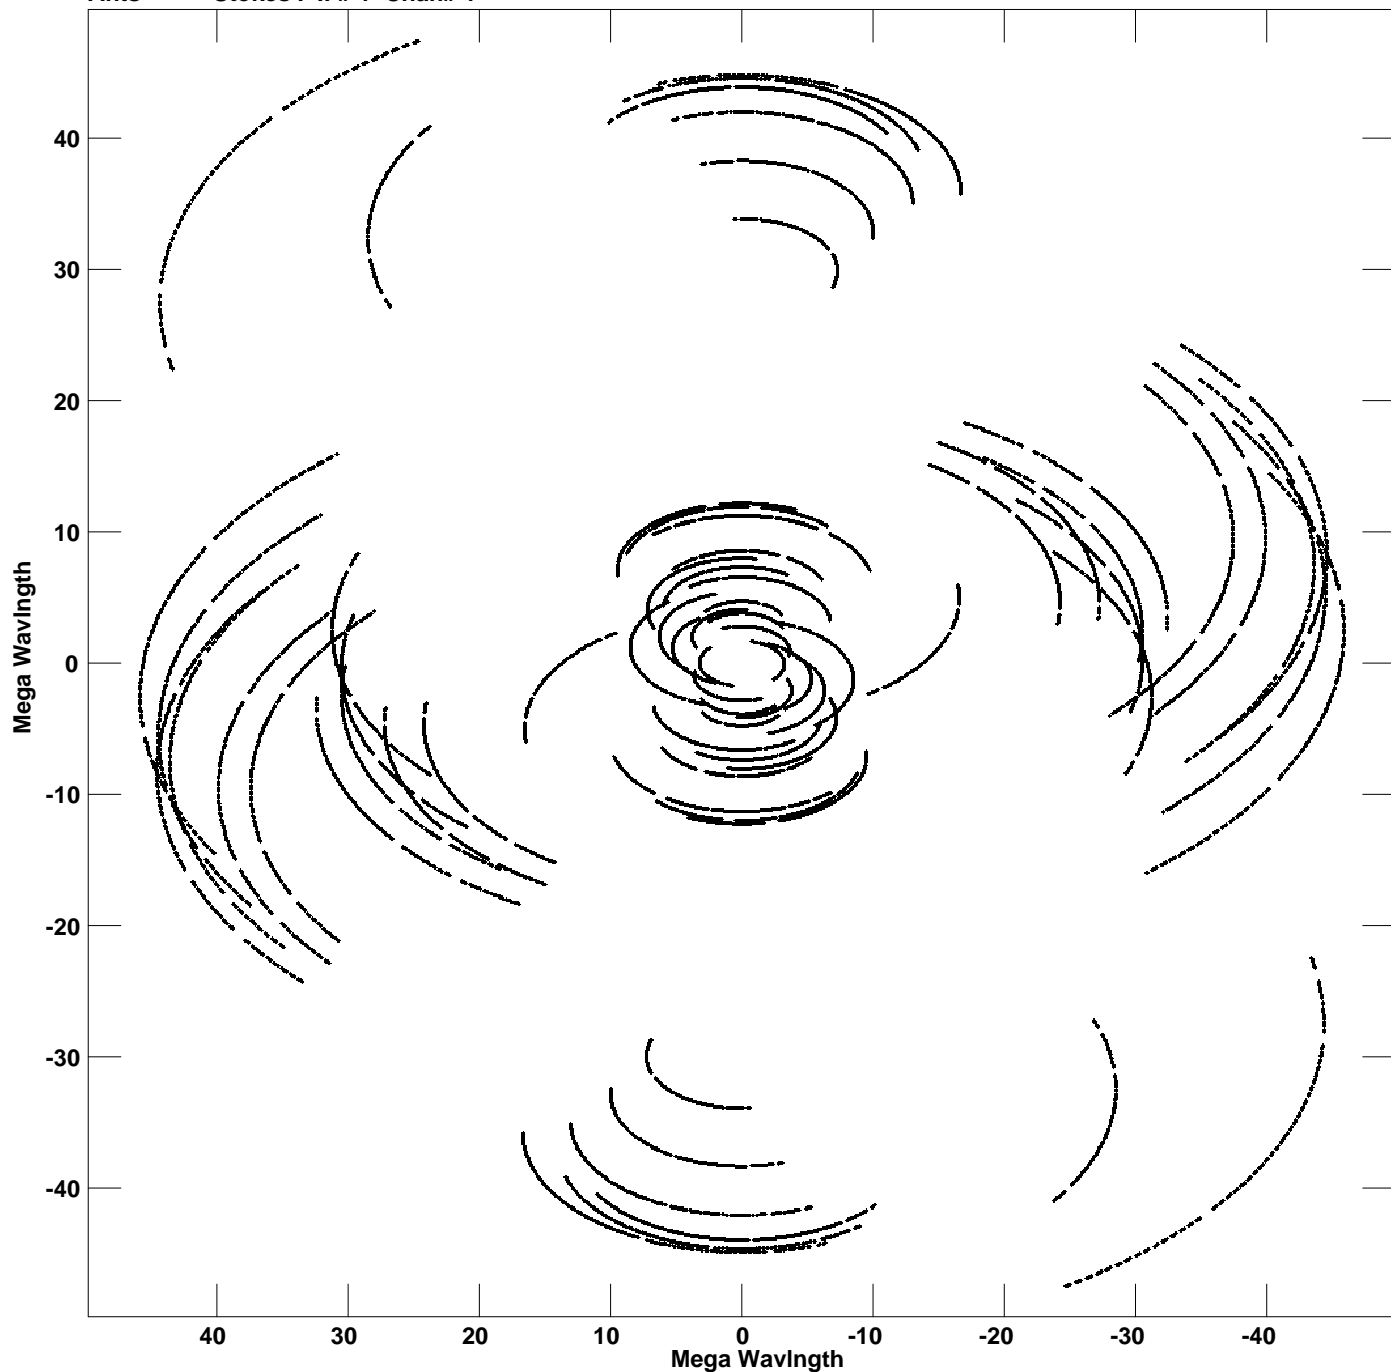

Plot file version 1 created 01-FEB-2023 16:44:48
V vs U for IR17526S.MULTI.1 Source:IR17526S
Ants * - * Stokes I IF# 1 Chan# 1

Freq = 1.6242 GHz, Bw = 16.000 MHz