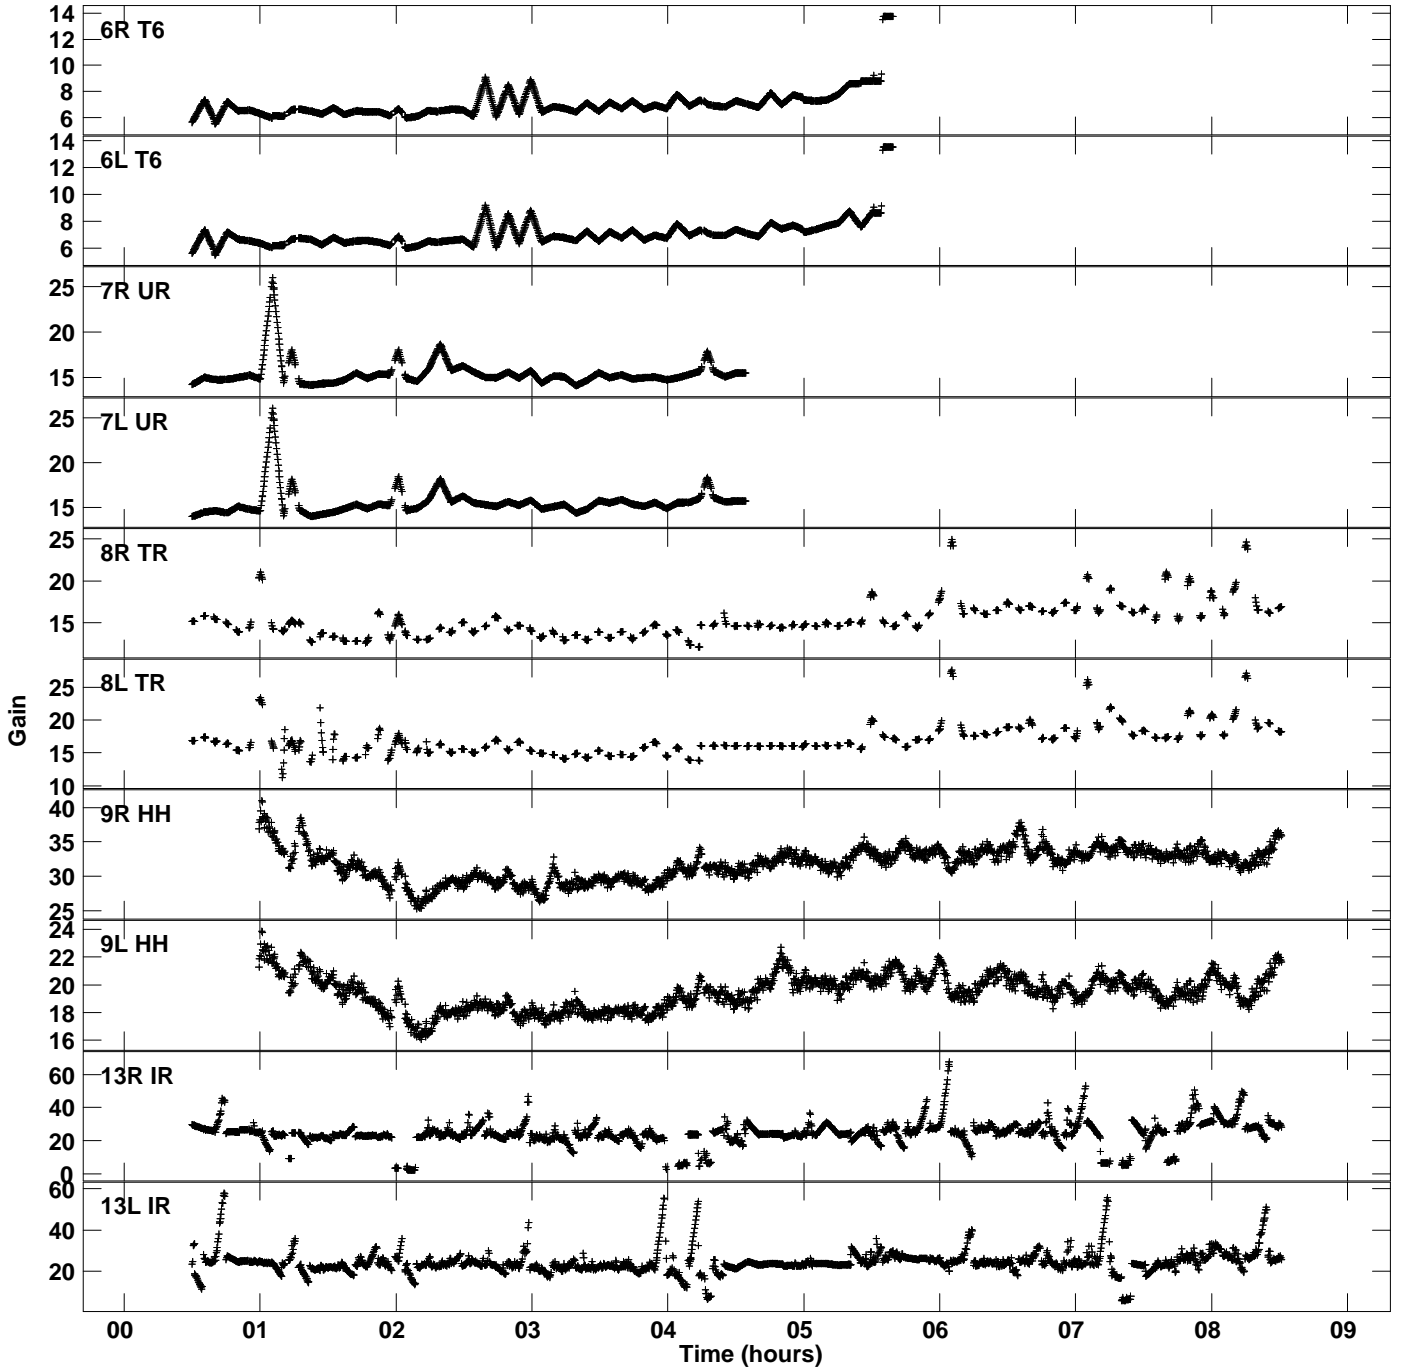

Plot file version 1 created 01-FEB-2023 16:44:57  
Gain amp vs UTC time for EW022A\_1.TMP.1  
CL 4 Rpol & Lpol IF 1

Plot file version 2 created 01-FEB-2023 16:44:57  
Gain amp vs UTC time for EW022A\_1.TMP.1  
CL 4 Rpol & Lpol IF 1

Plot file version 3 created 01-FEB-2023 16:44:57  
Gain amp vs UTC time for EW022A\_1.TMP.1  
CL 4 Rpol & Lpol IF 1