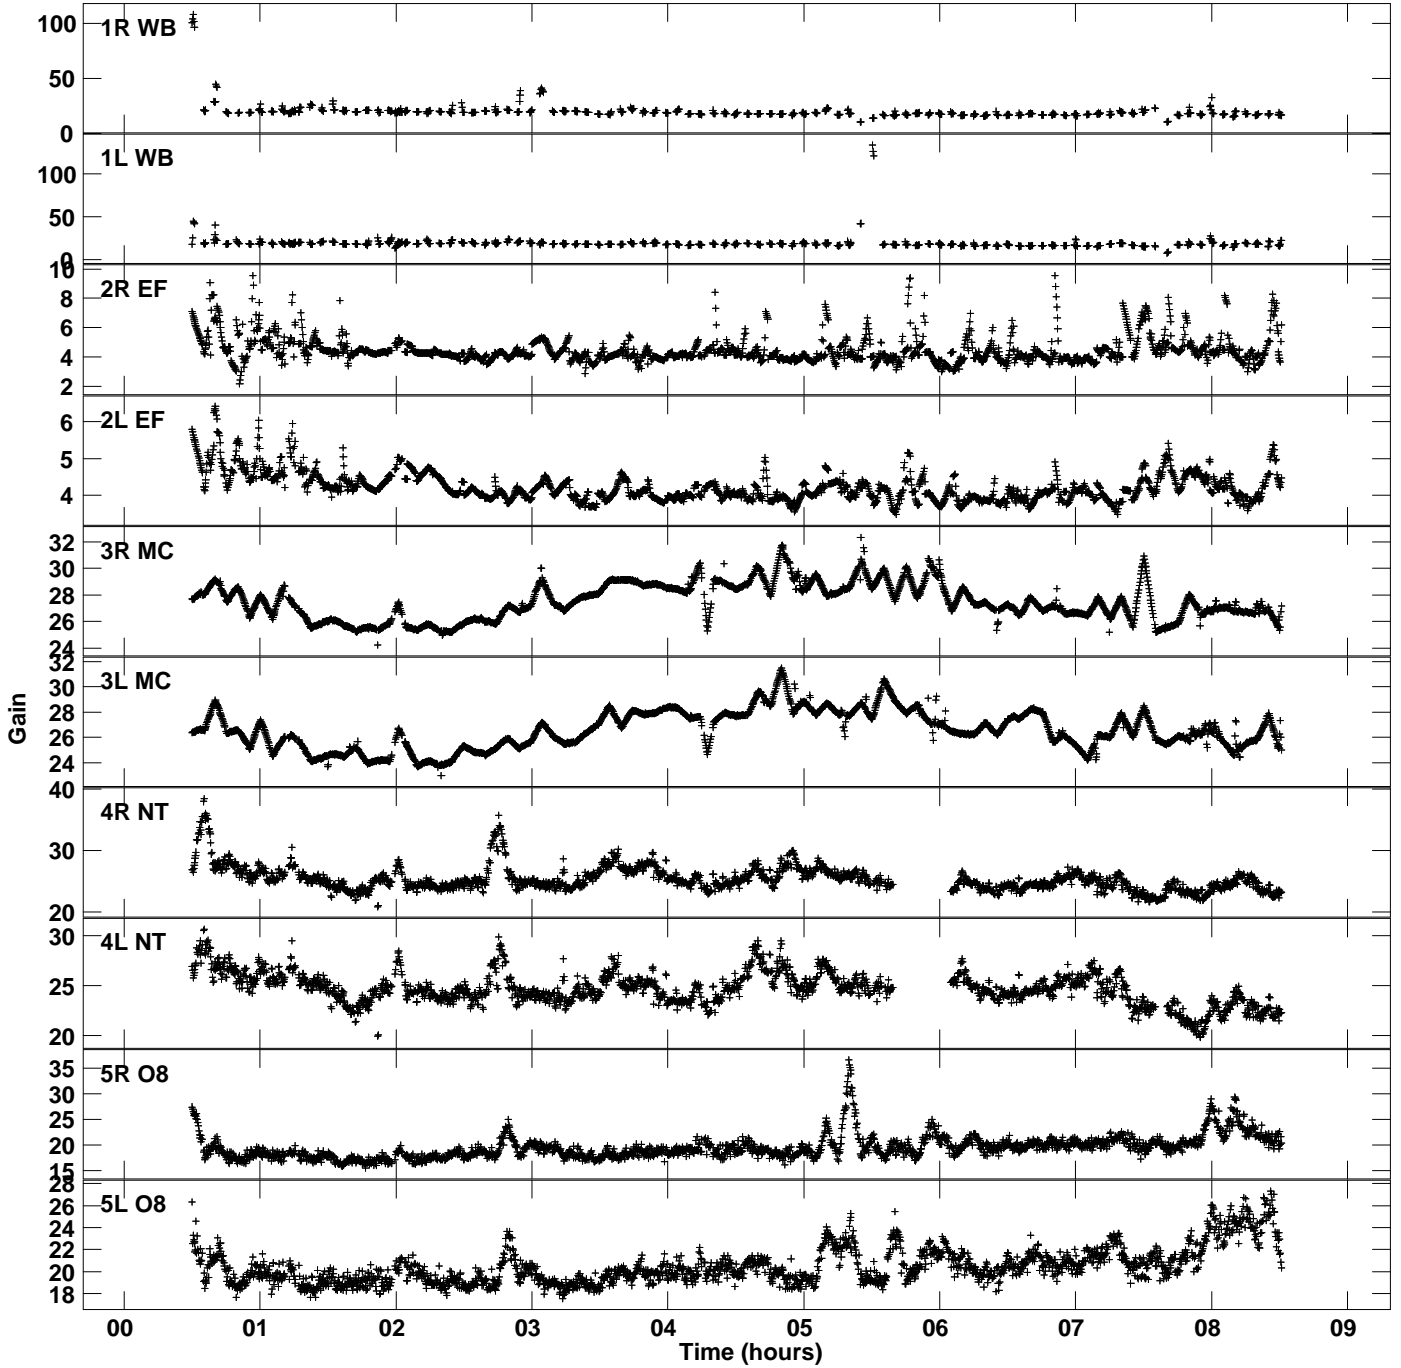

Plot file version 1 created 01-FEB-2023 16:44:57  
Gain amp vs UTC time for EW022A\_1.TMP.1  
CL 4 Rpol & Lpol IF 1

Plot file version 2 created 01-FEB-2023 16:44:57  
Gain amp vs UTC time for EW022A\_1.TMP.1  
CL 4 Rpol & Lpol IF 1

Plot file version 3 created 01-FEB-2023 16:44:57  
Gain amp vs UTC time for EW022A\_1.TMP.1  
CL 4 Rpol & Lpol IF 1