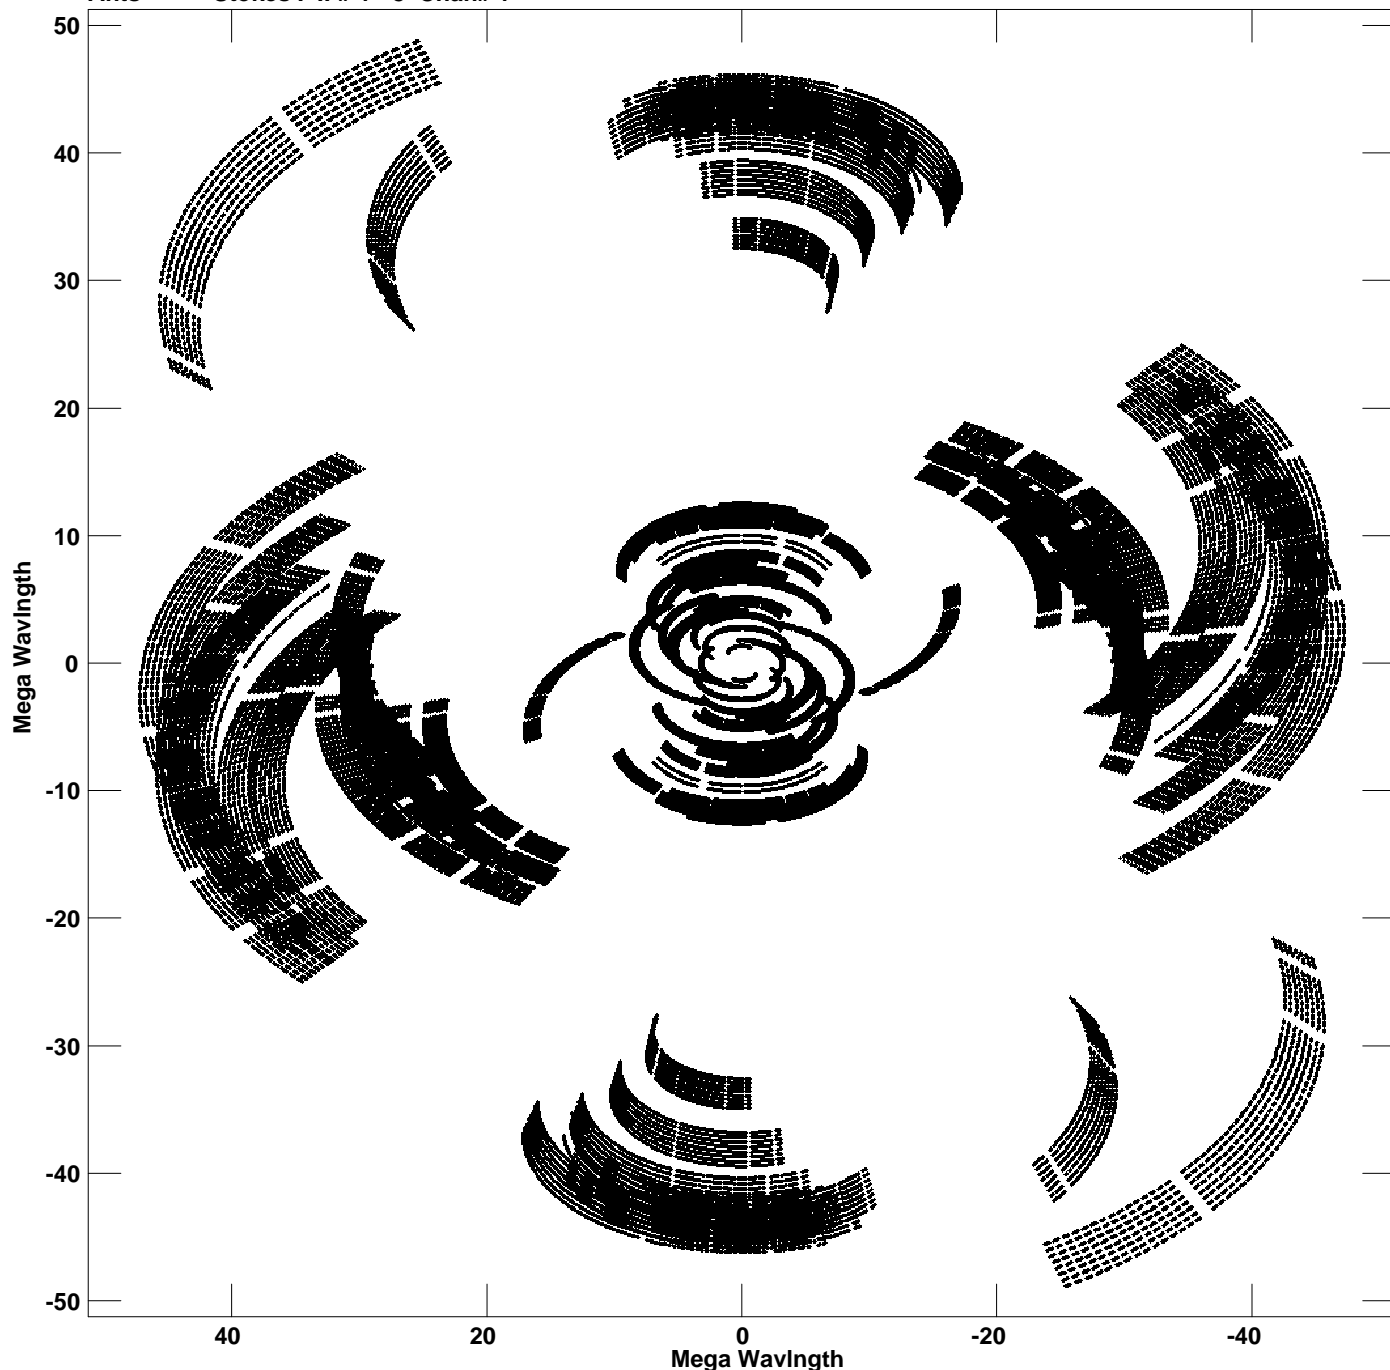

Plot file version 1 created 01-FEB-2023 16:37:46  
V vs U for IR17526S.MULTI.1 Source:IR17526S  
Ants \* - \* Stokes I IF# 1 - 8 Chan# 1

Freq = 1.5605 GHz, Bw = 16.000 MHz