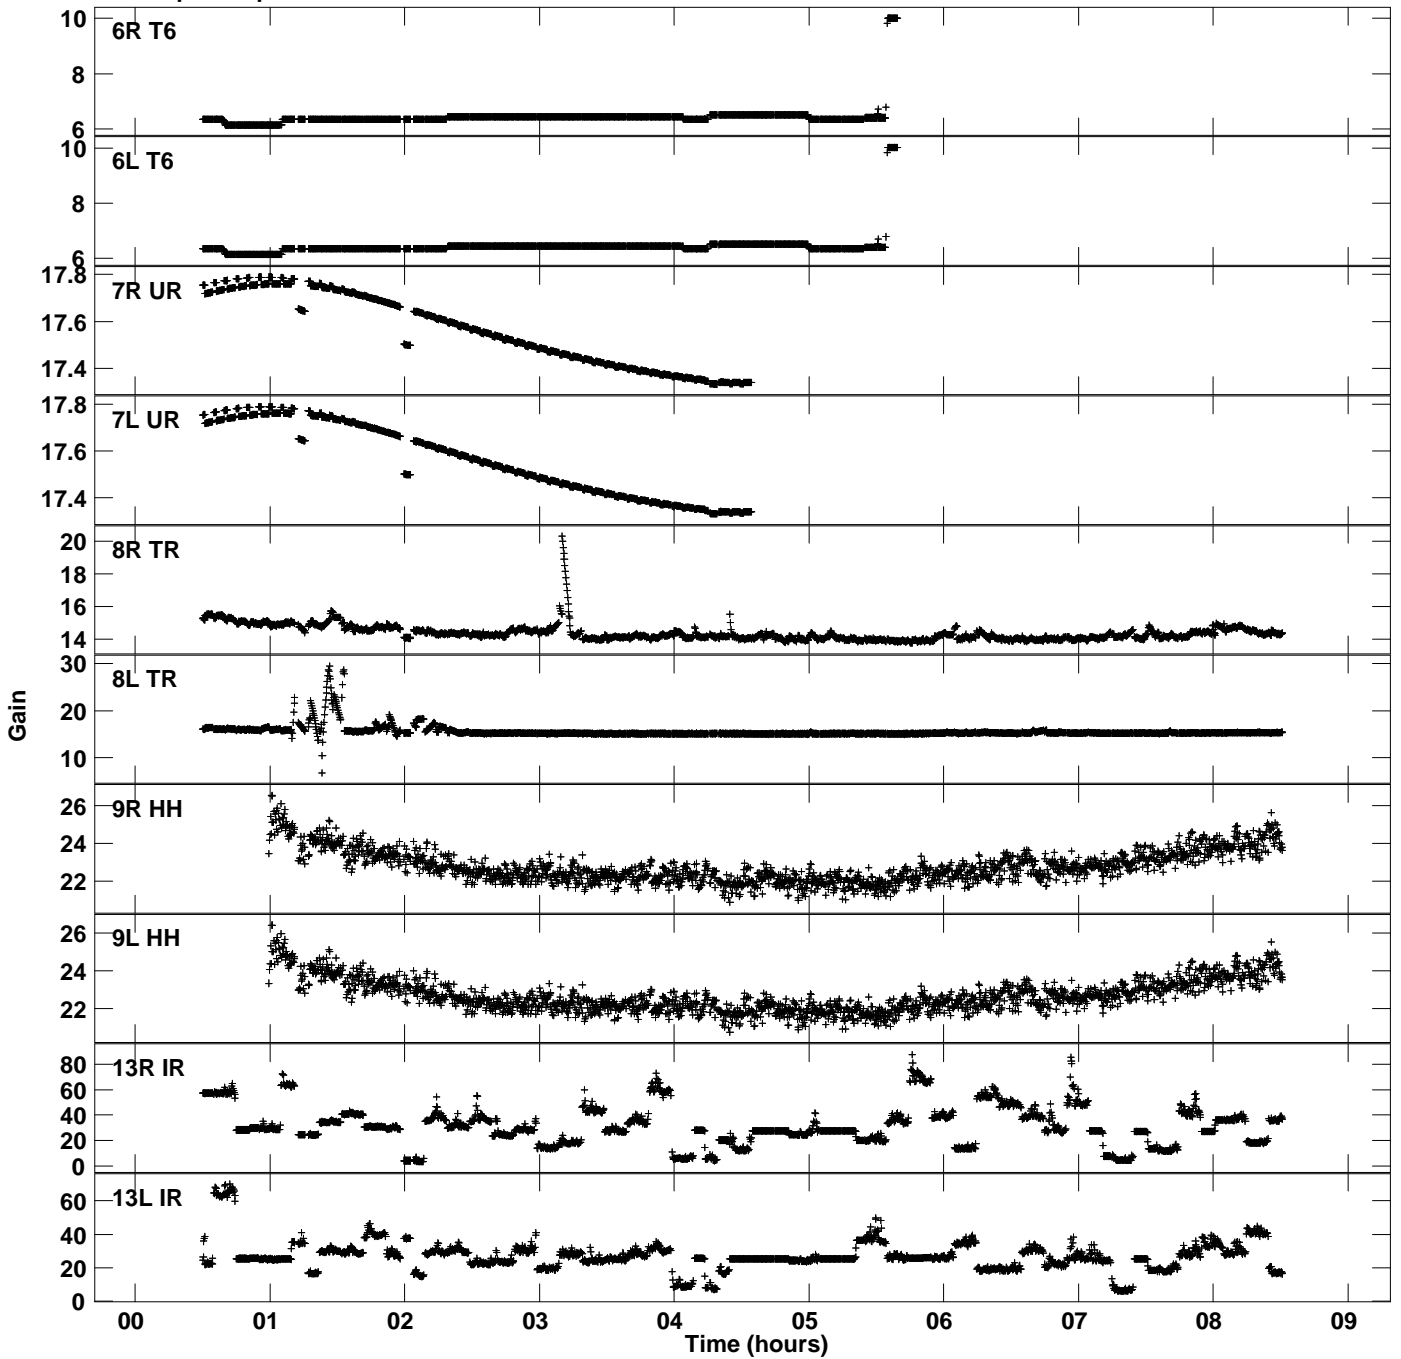

Plot file version 1 created 01-FEB-2023 16:27:49
Gain amp vs UTC time for EW022A_4.UVDATA.1
CL 2 Rpol & Lpol IF 1

Plot file version 2 created 01-FEB-2023 16:27:49
Gain amp vs UTC time for EW022A_4.UVDATA.1
CL 2 Rpol & Lpol IF 1

Plot file version 3 created 01-FEB-2023 16:27:49
Gain amp vs UTC time for EW022A_4.UVDATA.1
CL 2 Rpol & Lpol IF 1