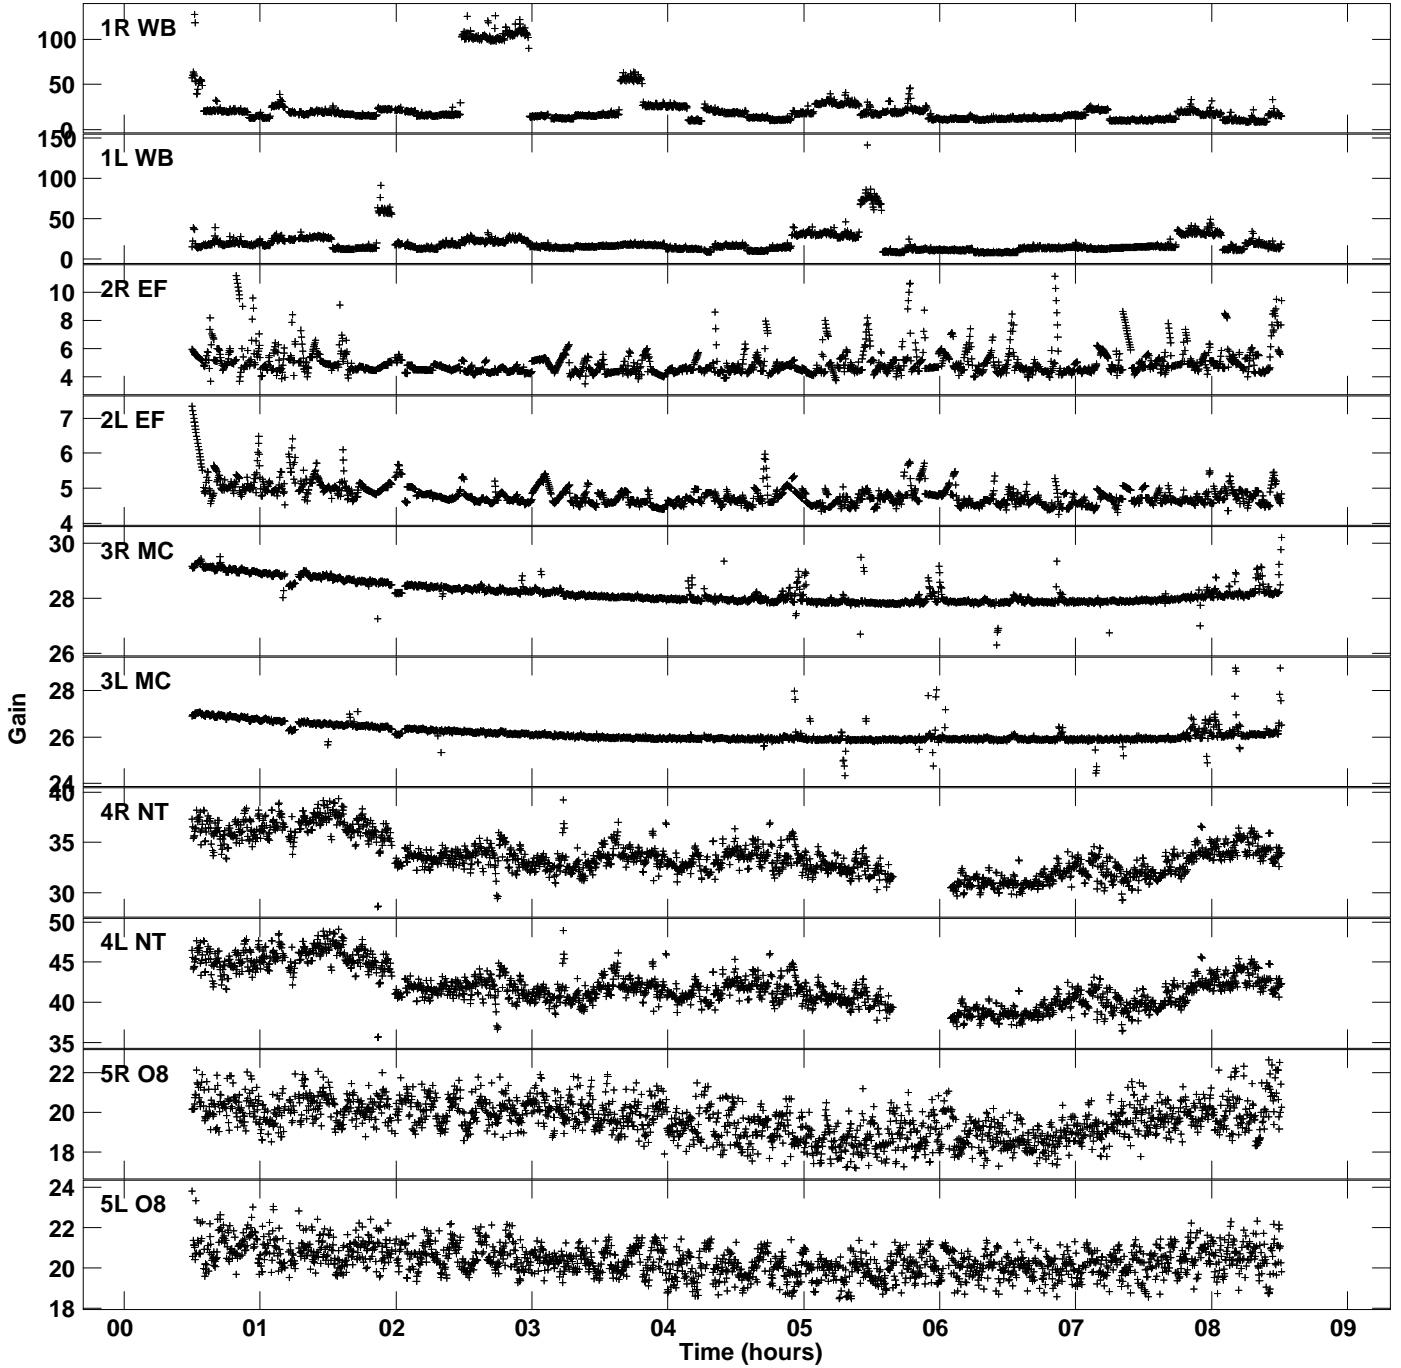

Plot file version 1 created 01-FEB-2023 16:27:49
Gain amp vs UTC time for EW022A_4.UVDATA.1
CL 2 Rpol & Lpol IF 1

Plot file version 2 created 01-FEB-2023 16:27:49
Gain amp vs UTC time for EW022A_4.UVDATA.1
CL 2 Rpol & Lpol IF 1

Plot file version 3 created 01-FEB-2023 16:27:49
Gain amp vs UTC time for EW022A_4.UVDATA.1
CL 2 Rpol & Lpol IF 1