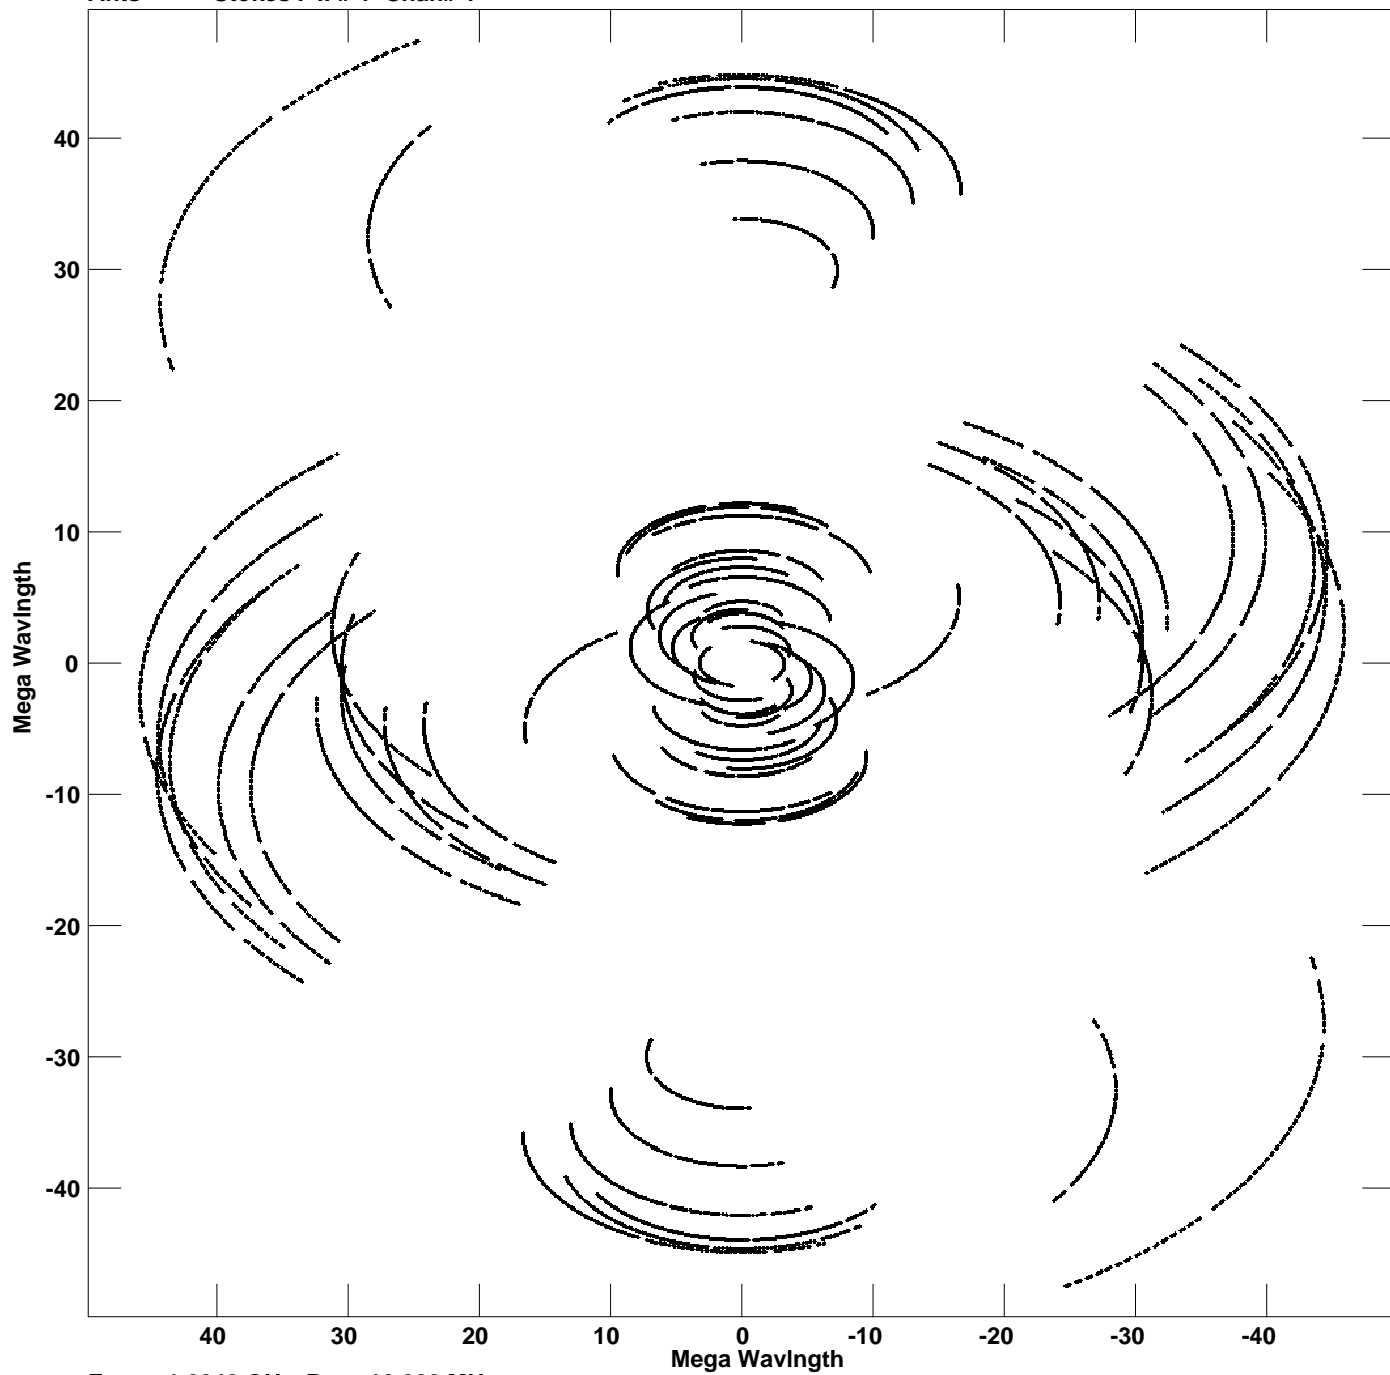

Plot file version 1 created 01-FEB-2023 16:37:17
V vs U for IR17526N.MULTI.1 Source:IR17526N
Ants * - * Stokes I IF# 1 Chan# 1

Freq = 1.6242 GHz, Bw = 16.000 MHz