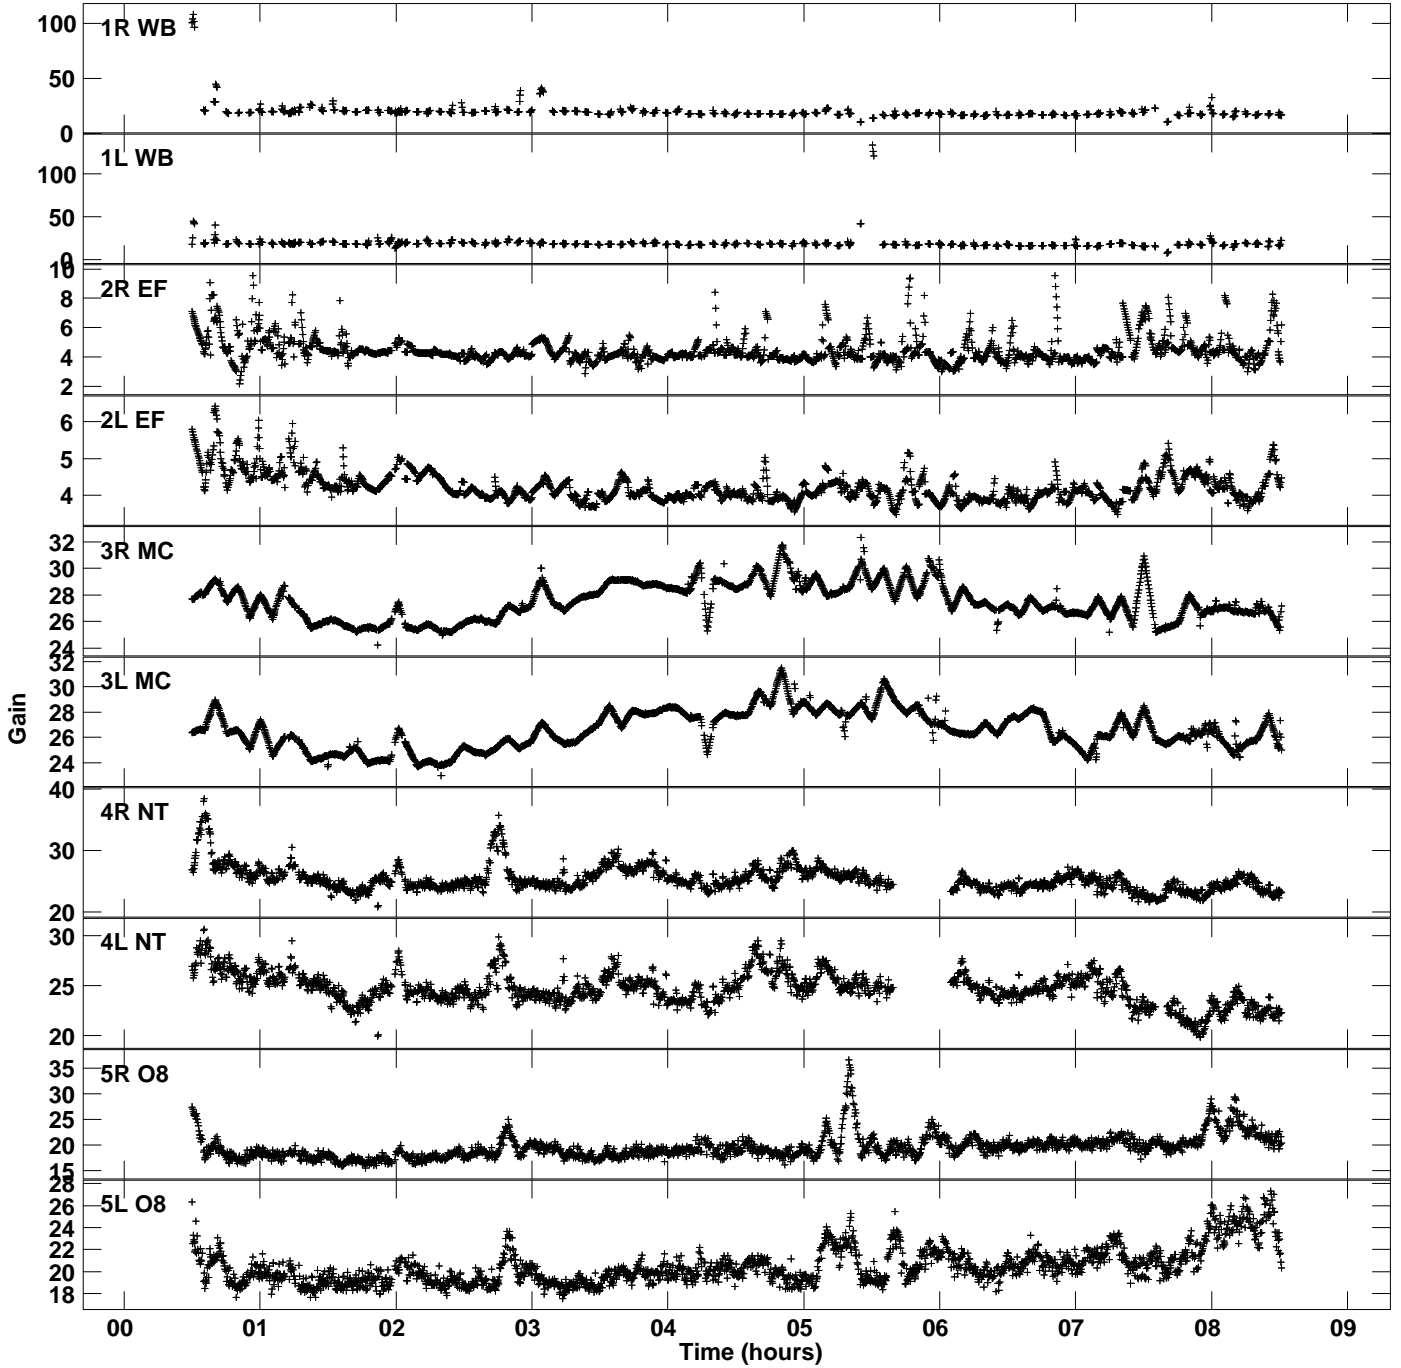

Plot file version 1 created 01-FEB-2023 16:37:19
Gain amp vs UTC time for EW022A_4.TMP.1
CL 4 Rpol & Lpol IF 1

Plot file version 2 created 01-FEB-2023 16:37:19
Gain amp vs UTC time for EW022A_4.TMP.1
CL 4 Rpol & Lpol IF 1

Plot file version 3 created 01-FEB-2023 16:37:19
Gain amp vs UTC time for EW022A_4.TMP.1
CL 4 Rpol & Lpol IF 1