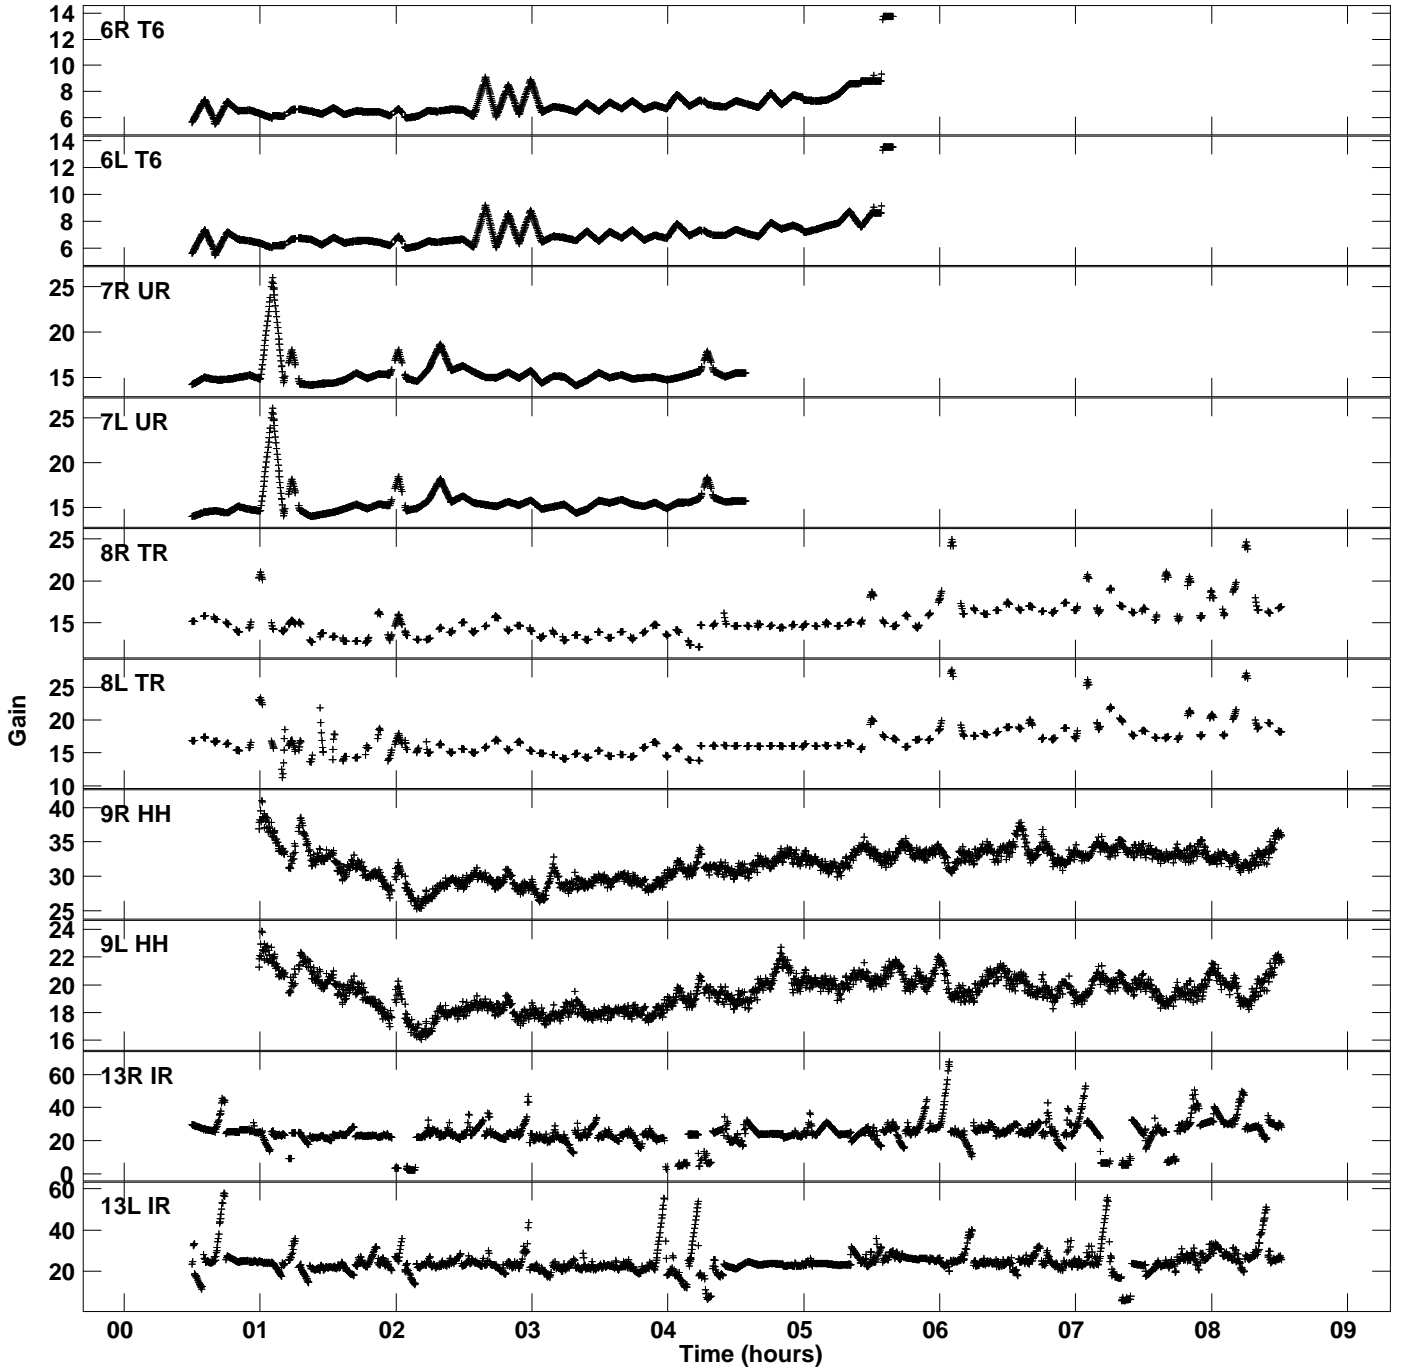

Plot file version 1 created 01-FEB-2023 16:37:19
Gain amp vs UTC time for EW022A_4.TMP.1
CL 4 Rpol & Lpol IF 1

Plot file version 2 created 01-FEB-2023 16:37:19
Gain amp vs UTC time for EW022A_4.TMP.1
CL 4 Rpol & Lpol IF 1

Plot file version 3 created 01-FEB-2023 16:37:19
Gain amp vs UTC time for EW022A_4.TMP.1
CL 4 Rpol & Lpol IF 1