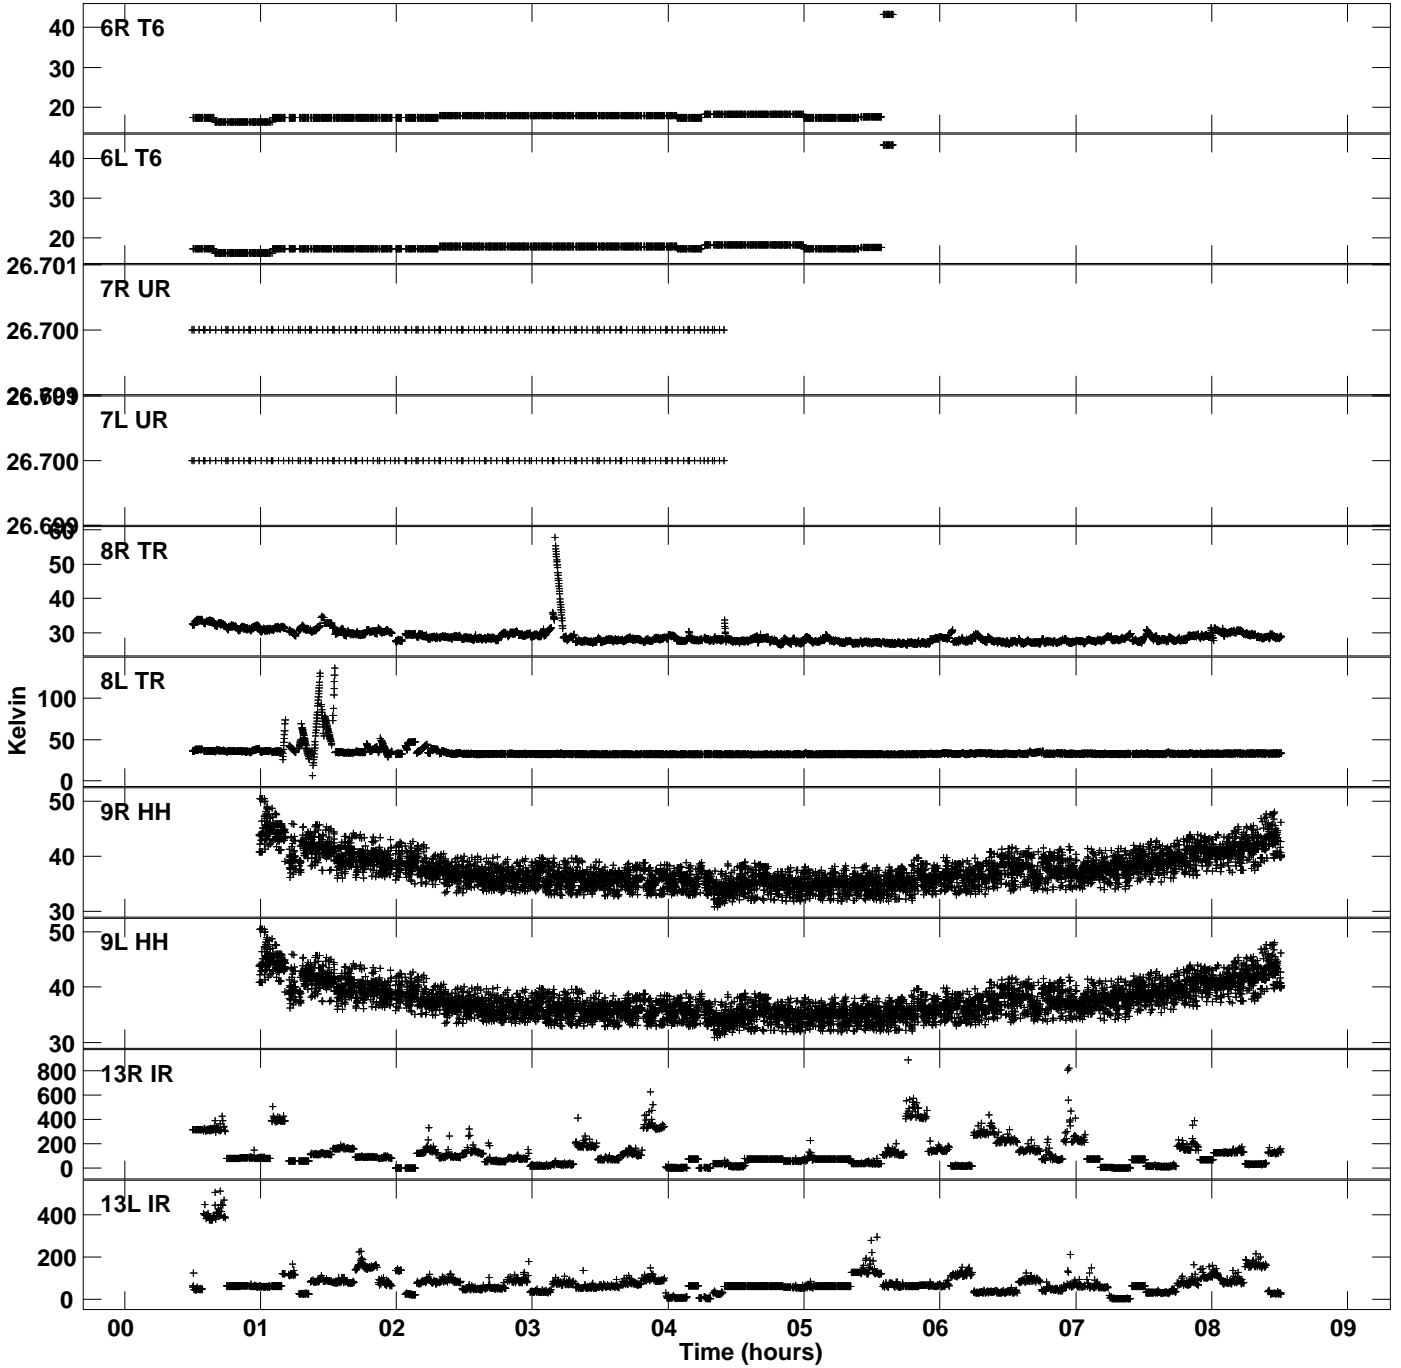

Plot file version 1 created 01-FEB-2023 16:27:47  
Tsyst vs UTC time for EW022A\_4.UVDATA.1  
TY 1 Rpol & Lpol IF 1

Plot file version 2 created 01-FEB-2023 16:27:47  
Tsyst vs UTC time for EW022A\_4.UVDATA.1  
TY 1 Rpol & Lpol IF 1

Plot file version 3 created 01-FEB-2023 16:27:47  
Tsyst vs UTC time for EW022A\_4.UVDATA.1  
TY 1 Rpol & Lpol IF 1