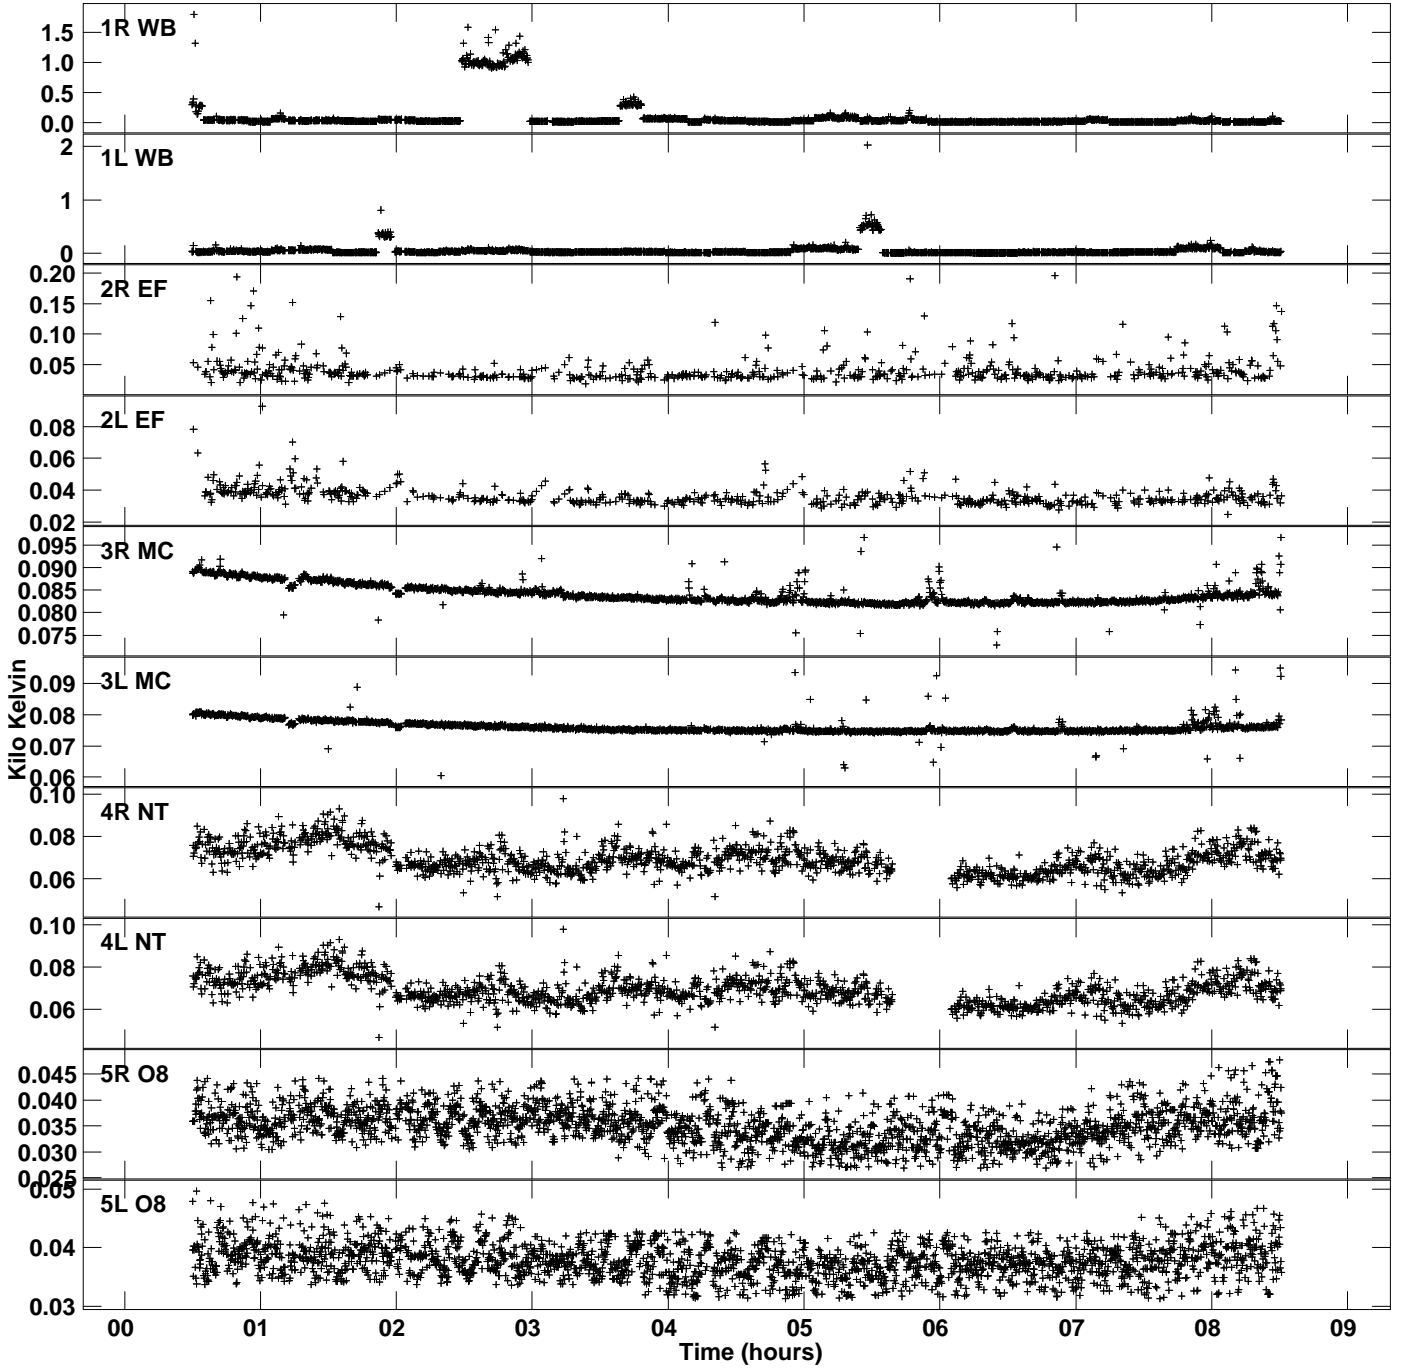

Plot file version 1 created 01-FEB-2023 16:27:47  
Tsyst vs UTC time for EW022A\_4.UVDATA.1  
TY 1 Rpol & Lpol IF 1

Plot file version 2 created 01-FEB-2023 16:27:47  
Tsyst vs UTC time for EW022A\_4.UVDATA.1  
TY 1 Rpol & Lpol IF 1

Plot file version 3 created 01-FEB-2023 16:27:47  
Tsyst vs UTC time for EW022A\_4.UVDATA.1  
TY 1 Rpol & Lpol IF 1