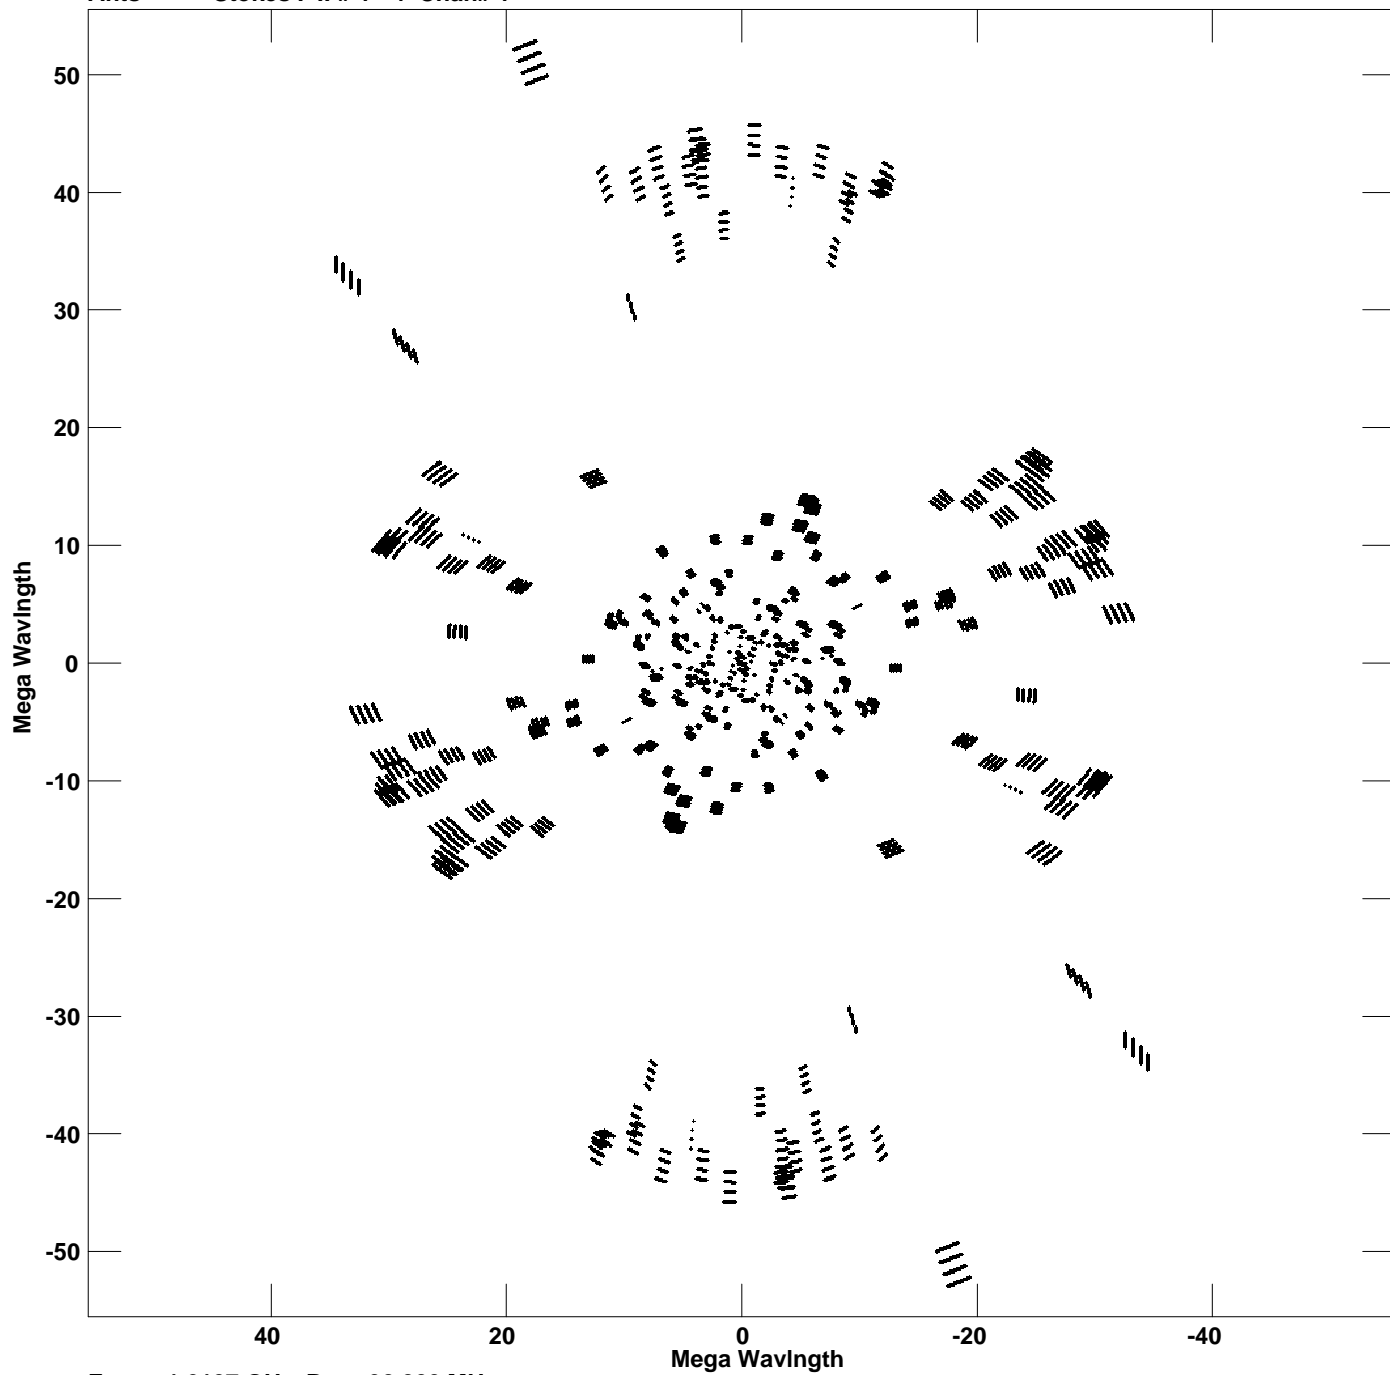

Plot file version 1 created 23-FEB-2022 18:52:36
V vs U for 3C345.MULTI.1 Source:3C345
Ants * - * Stokes I IF# 1 - 4 Chan# 1

Freq = 1.6107 GHz, Bw = 32.000 MHz