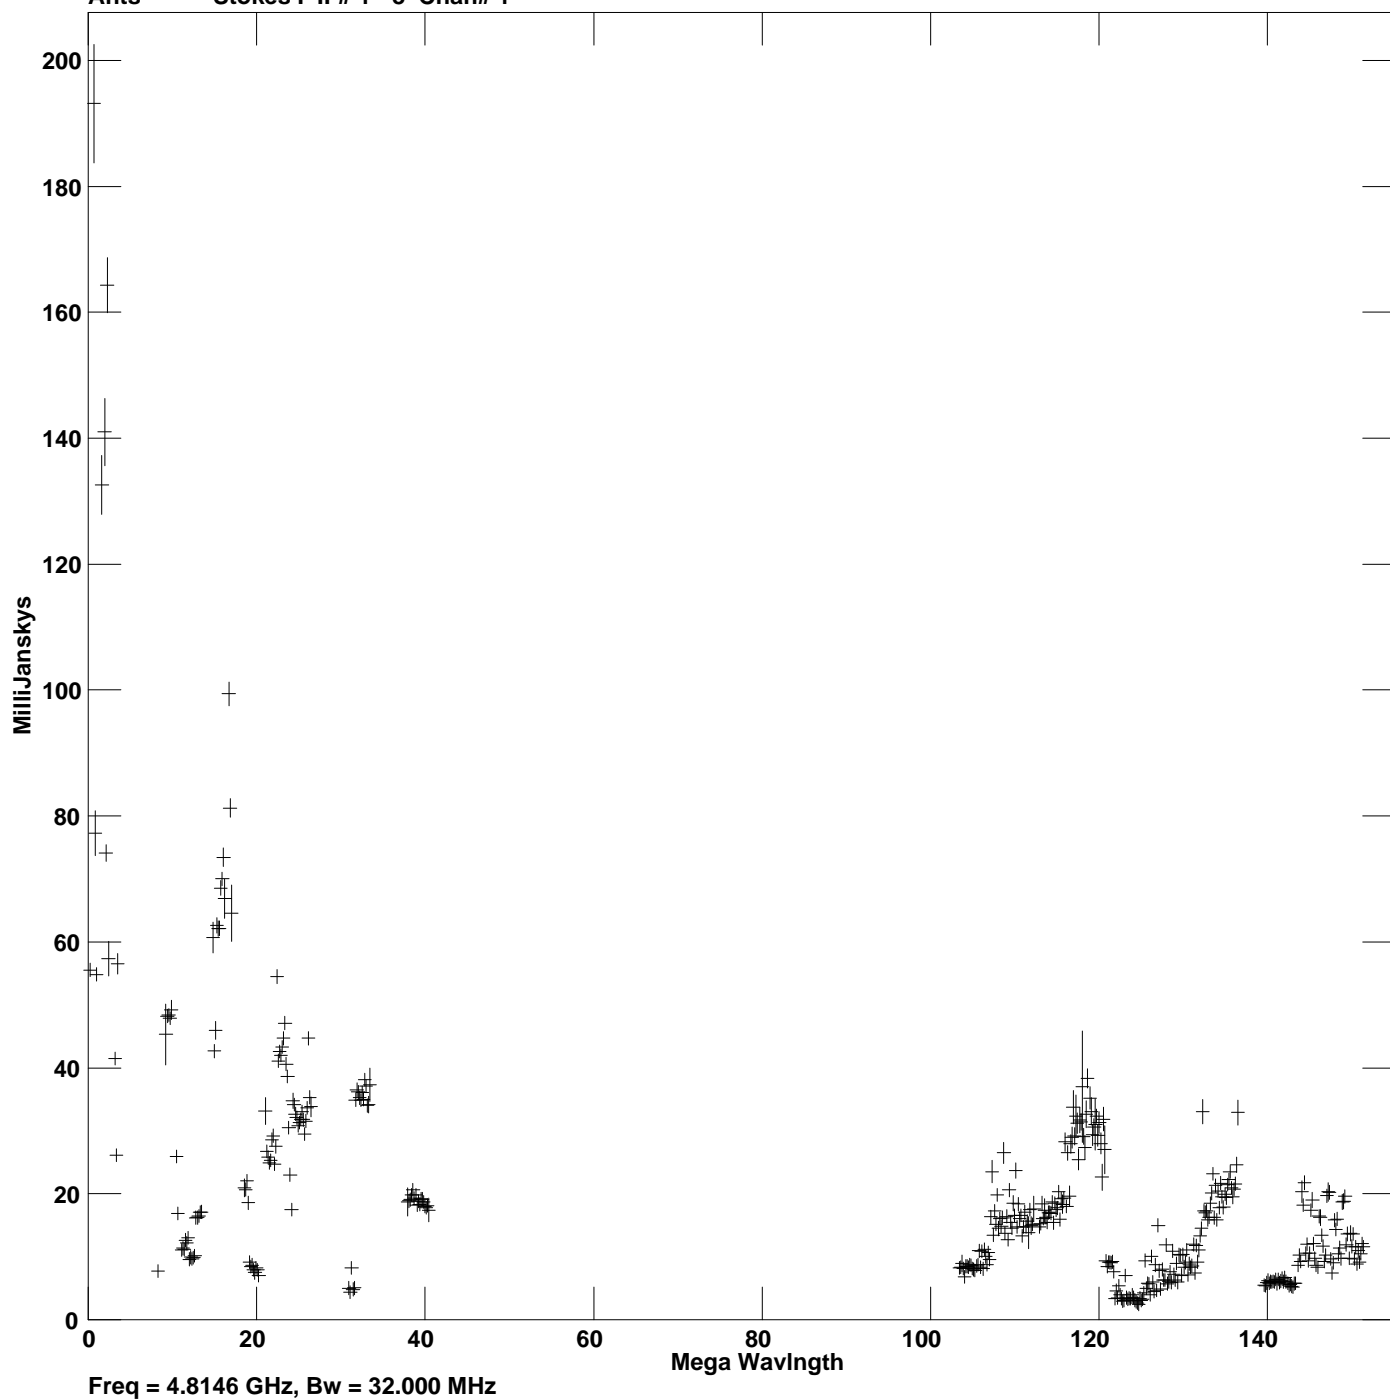

Plot file version 1 created 21-SEP-2020 23:52:46
Amplitude vs UV dist for WW_DRA.MULTI.1 Source:WW_DRA
Ants * - * Stokes I IF# 1 - 8 Chan# 1

Freq = 4.8146 GHz, Bw = 32.000 MHz