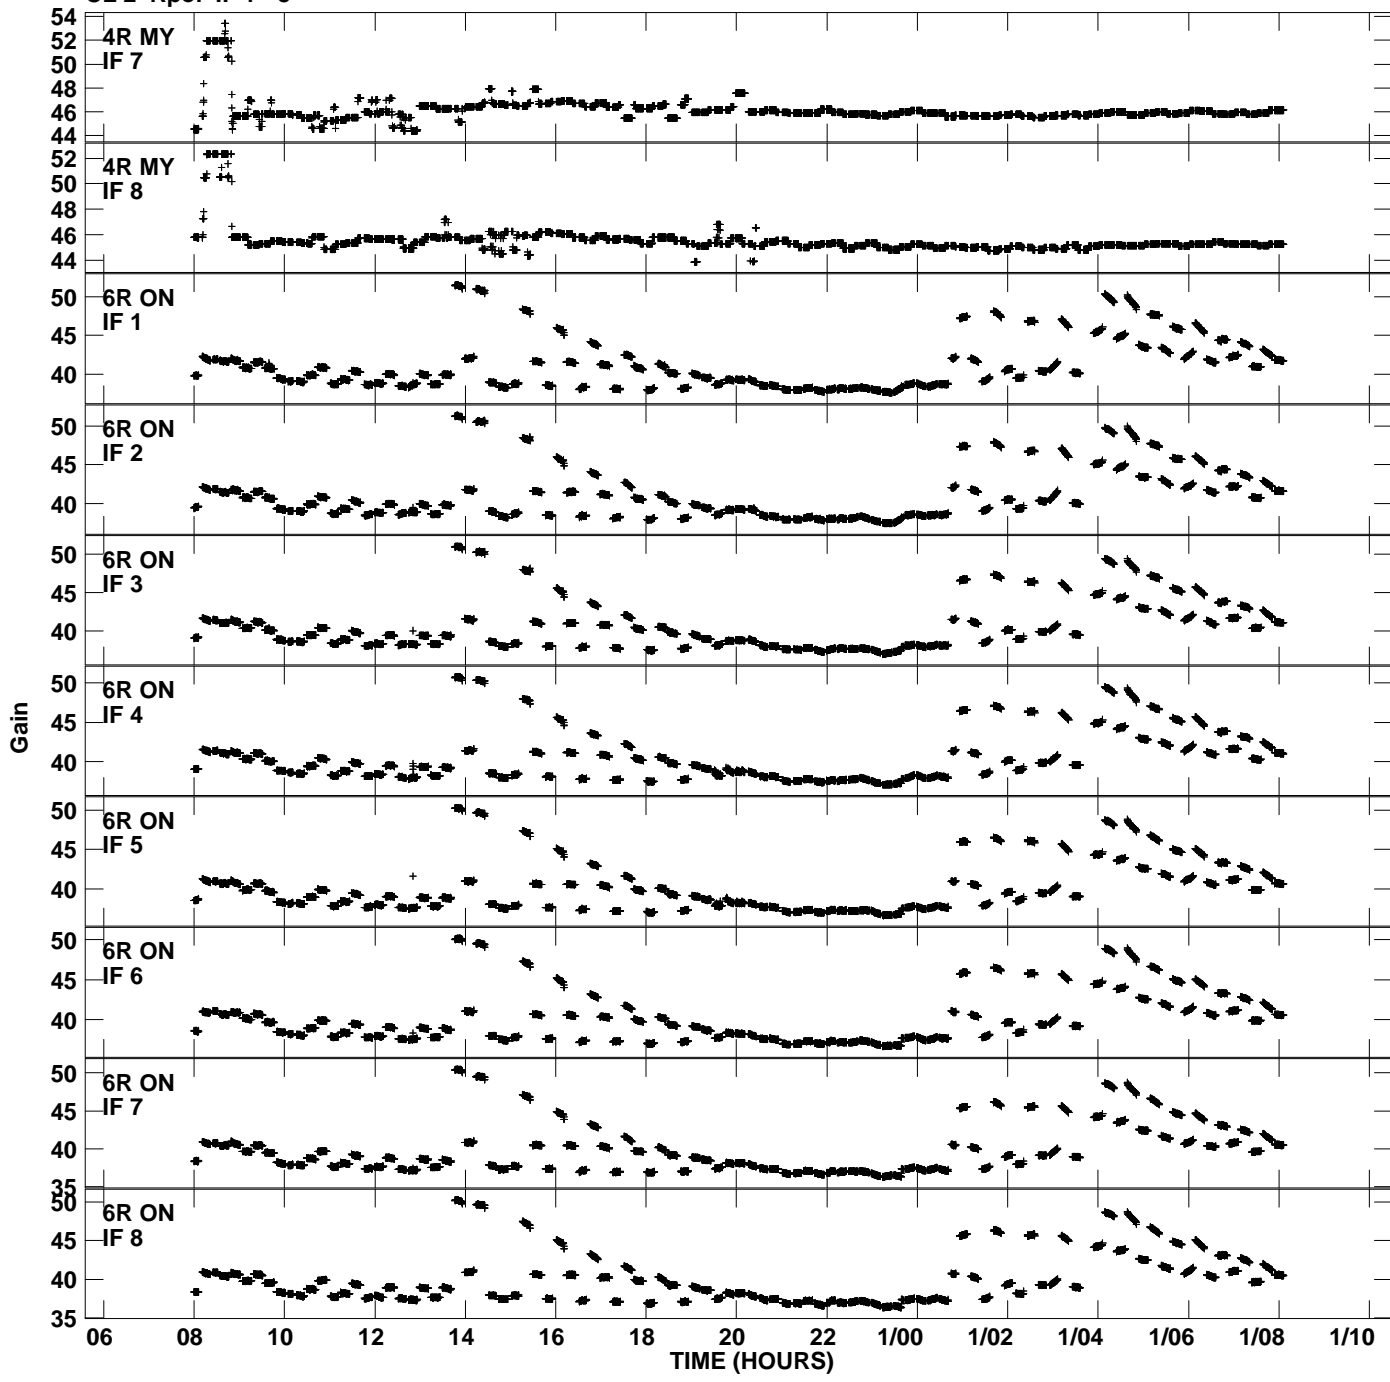

Plot file version 1 created 10-SEP-2009 15:21:32
Gain amp vs UTC time for EY008A.UVDATA.1
CL 2 Rpol IF 1 - 8

Plot file version 2 created 10-SEP-2009 15:21:33
Gain amp vs UTC time for EY008A.UVDATA.1
CL 2 Rpol IF 1 - 8

Plot file version 3 created 10-SEP-2009 15:21:33
Gain amp vs UTC time for EY008A.UVDATA.1
CL 2 Rpol IF 1 - 8

Plot file version 4 created 10-SEP-2009 15:21:33
Gain amp vs UTC time for EY008A.UVDATA.1
CL 2 Rpol IF 1 - 8

Plot file version 5 created 10-SEP-2009 15:21:33
Gain amp vs UTC time for EY008A.UVDATA.1
CL 2 Rpol IF 1 - 8