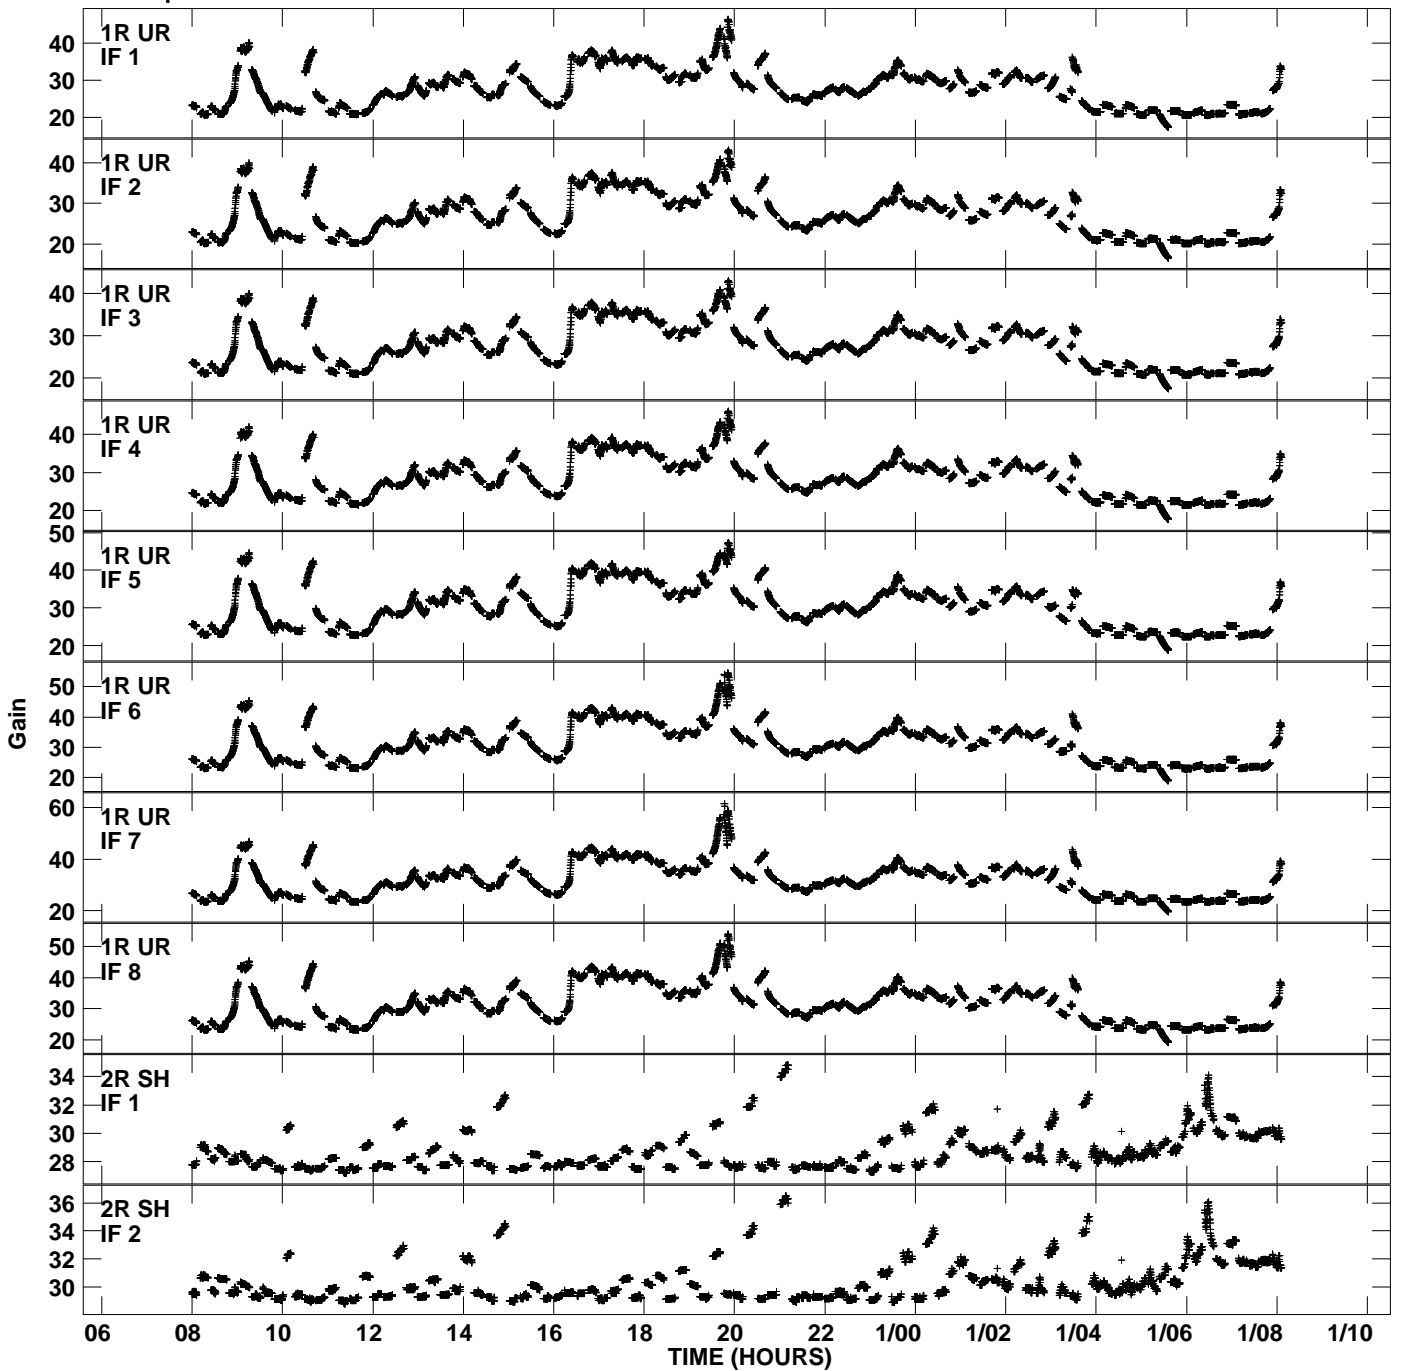

Plot file version 1 created 10-SEP-2009 15:21:32
Gain amp vs UTC time for EY008A.UVDATA.1
CL 2 Rpol IF 1 - 8

Plot file version 2 created 10-SEP-2009 15:21:33
Gain amp vs UTC time for EY008A.UVDATA.1
CL 2 Rpol IF 1 - 8

Plot file version 3 created 10-SEP-2009 15:21:33
Gain amp vs UTC time for EY008A.UVDATA.1
CL 2 Rpol IF 1 - 8

Plot file version 4 created 10-SEP-2009 15:21:33
Gain amp vs UTC time for EY008A.UVDATA.1
CL 2 Rpol IF 1 - 8

Plot file version 5 created 10-SEP-2009 15:21:33
Gain amp vs UTC time for EY008A.UVDATA.1
CL 2 Rpol IF 1 - 8