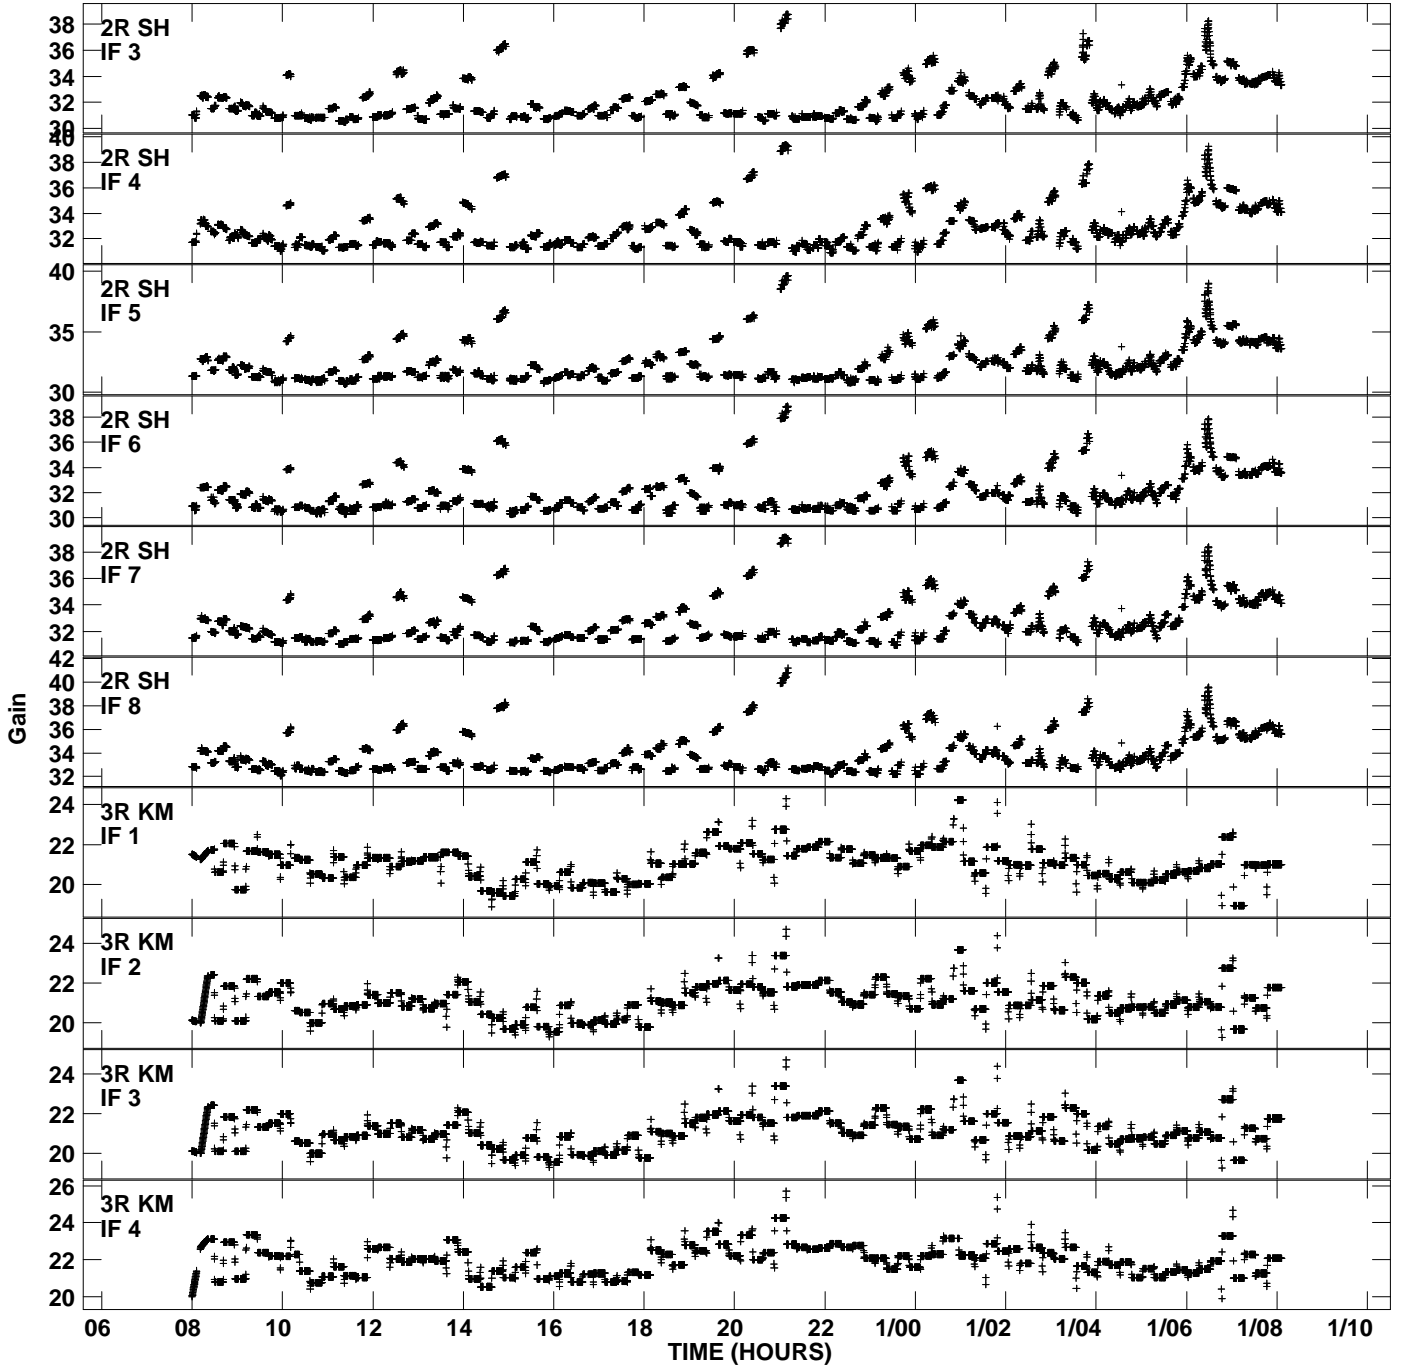

Plot file version 1 created 10-SEP-2009 15:21:32
Gain amp vs UTC time for EY008A.UVDATA.1
CL 2 Rpol IF 1 - 8

Plot file version 2 created 10-SEP-2009 15:21:33
Gain amp vs UTC time for EY008A.UVDATA.1
CL 2 Rpol IF 1 - 8

Plot file version 3 created 10-SEP-2009 15:21:33
Gain amp vs UTC time for EY008A.UVDATA.1
CL 2 Rpol IF 1 - 8

Plot file version 4 created 10-SEP-2009 15:21:33
Gain amp vs UTC time for EY008A.UVDATA.1
CL 2 Rpol IF 1 - 8

Plot file version 5 created 10-SEP-2009 15:21:33
Gain amp vs UTC time for EY008A.UVDATA.1
CL 2 Rpol IF 1 - 8