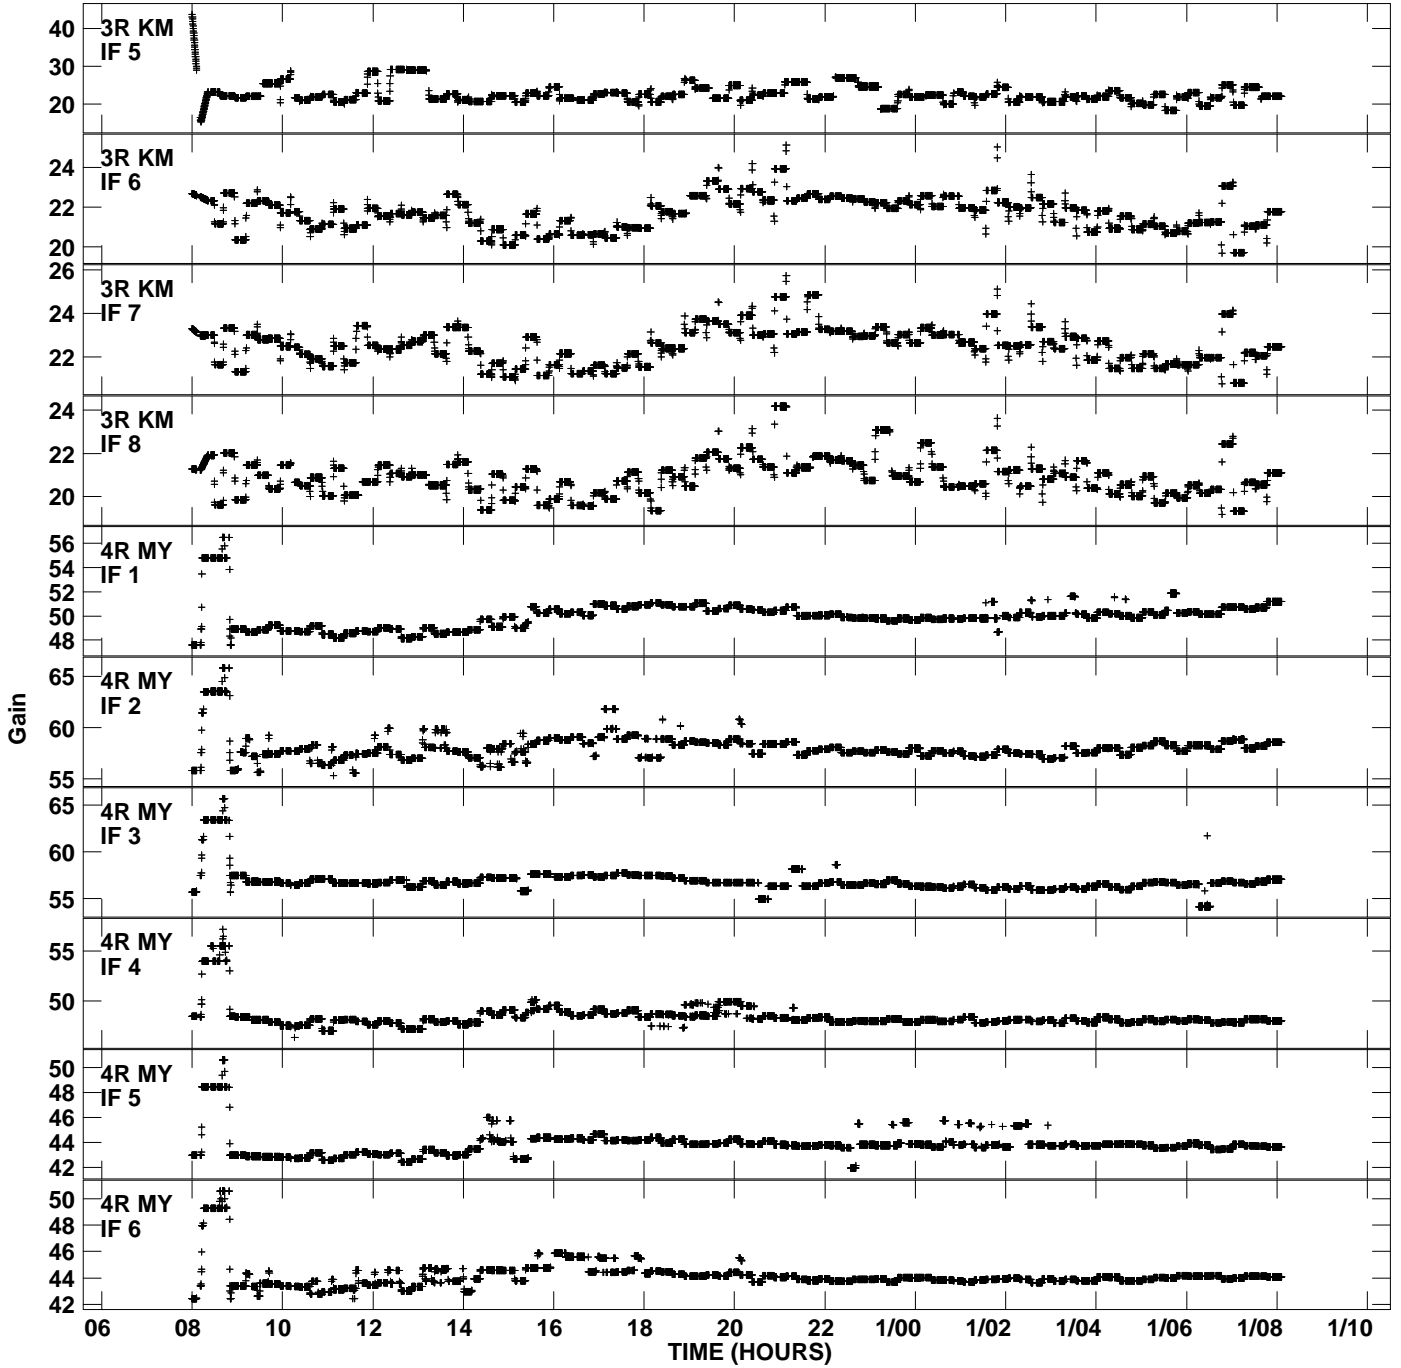

Plot file version 1 created 10-SEP-2009 15:21:32
Gain amp vs UTC time for EY008A.UVDATA.1
CL 2 Rpol IF 1 - 8

Plot file version 2 created 10-SEP-2009 15:21:33
Gain amp vs UTC time for EY008A.UVDATA.1
CL 2 Rpol IF 1 - 8

Plot file version 3 created 10-SEP-2009 15:21:33
Gain amp vs UTC time for EY008A.UVDATA.1
CL 2 Rpol IF 1 - 8

Plot file version 4 created 10-SEP-2009 15:21:33
Gain amp vs UTC time for EY008A.UVDATA.1
CL 2 Rpol IF 1 - 8

Plot file version 5 created 10-SEP-2009 15:21:33
Gain amp vs UTC time for EY008A.UVDATA.1
CL 2 Rpol IF 1 - 8