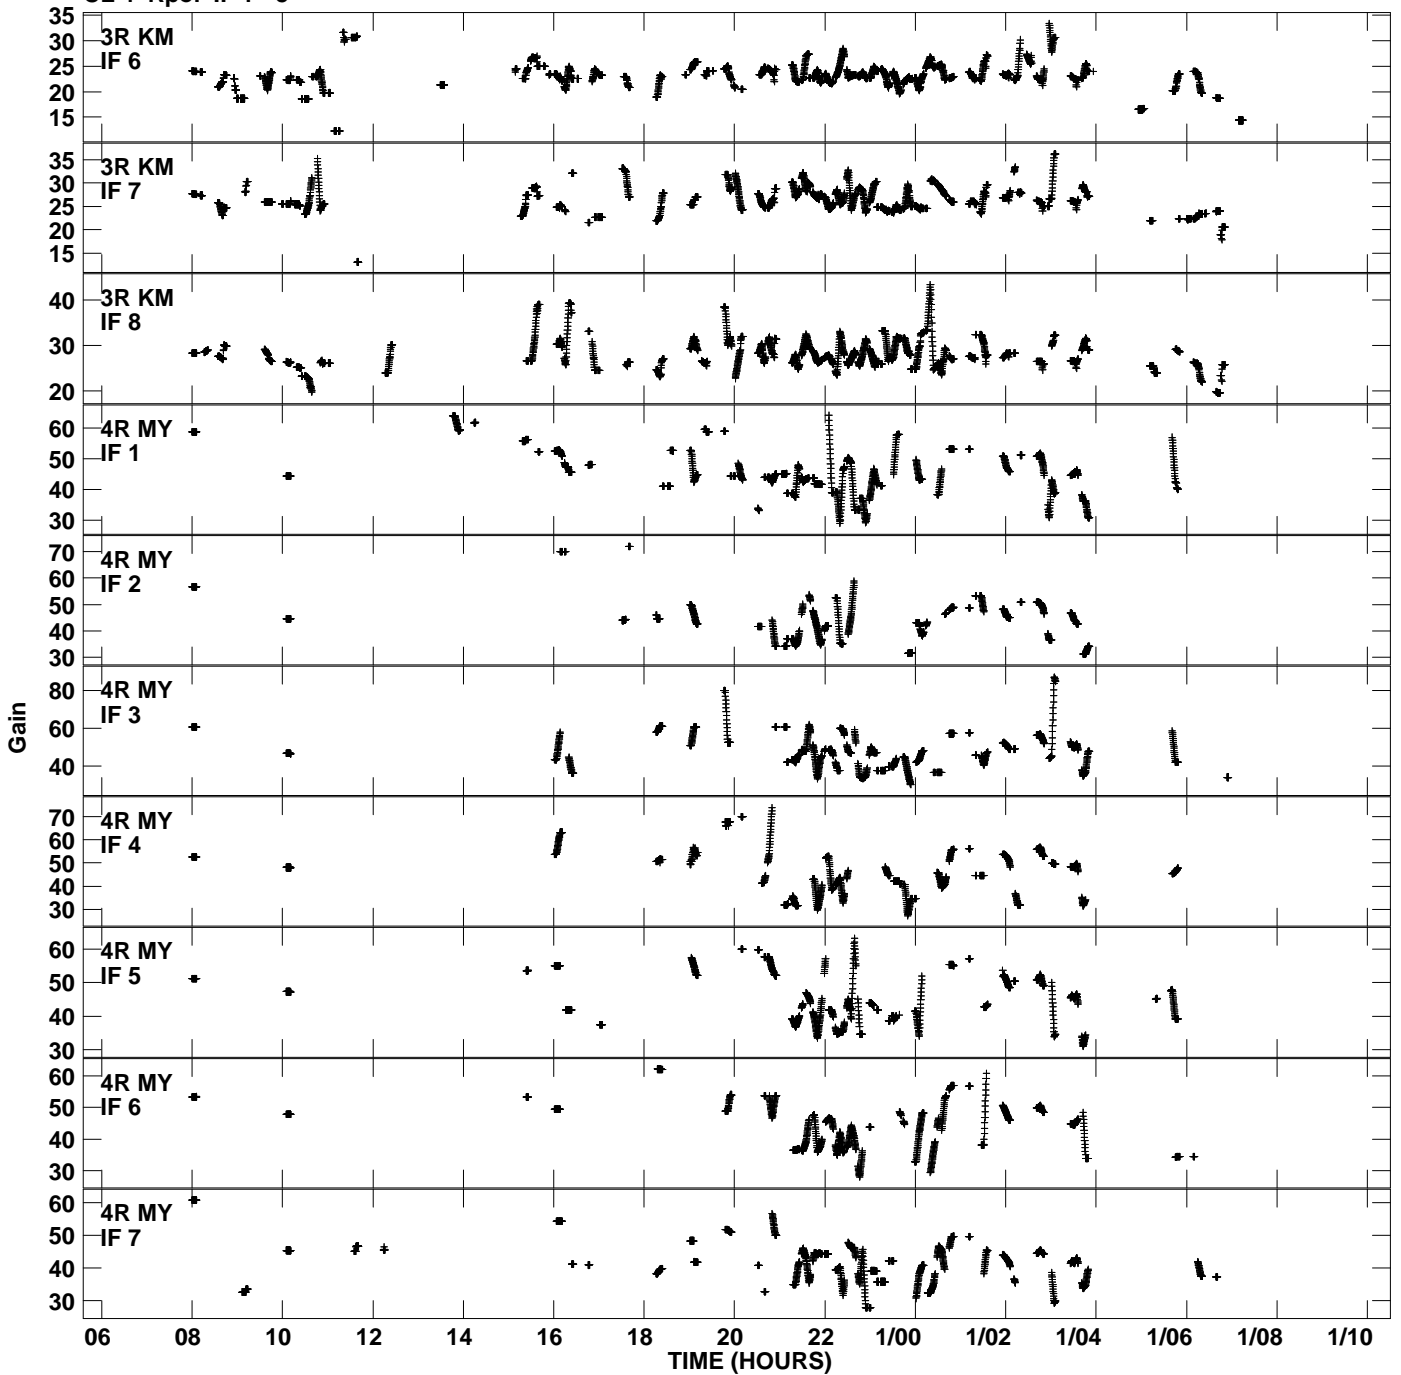

Plot file version 1 created 10-SEP-2009 17:54:06  
Gain amp vs UTC time for EY008A.TMP.1  
CL 4 Rpol IF 1 - 8

Plot file version 2 created 10-SEP-2009 17:54:06  
Gain amp vs UTC time for EY008A.TMP.1  
CL 4 Rpol IF 1 - 8

Plot file version 3 created 10-SEP-2009 17:54:06  
Gain amp vs UTC time for EY008A.TMP.1  
CL 4 Rpol IF 1 - 8

Plot file version 4 created 10-SEP-2009 17:54:06  
Gain amp vs UTC time for EY008A.TMP.1  
CL 4 Rpol IF 1 - 8

Plot file version 5 created 10-SEP-2009 17:54:06  
Gain amp vs UTC time for EY008A.TMP.1  
CL 4 Rpol IF 1 - 8