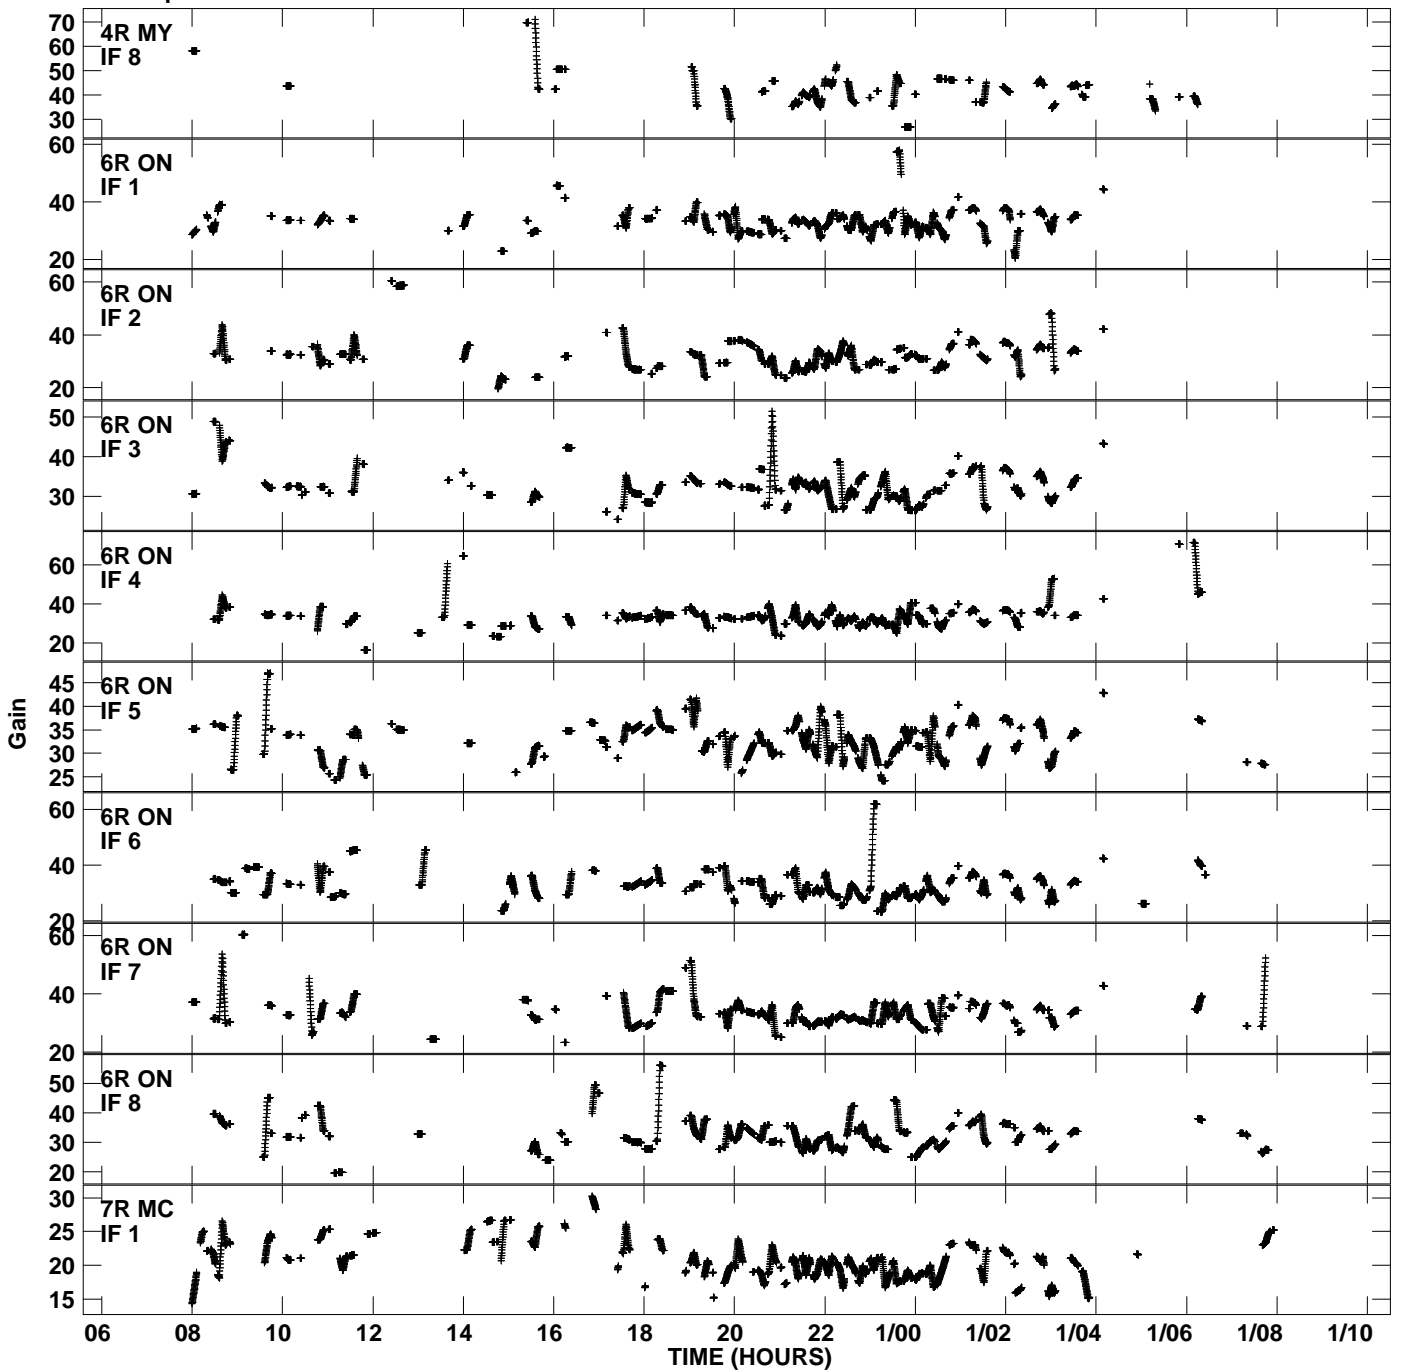

Plot file version 1 created 10-SEP-2009 17:54:06  
Gain amp vs UTC time for EY008A.TMP.1  
CL 4 Rpol IF 1 - 8

Plot file version 2 created 10-SEP-2009 17:54:06  
Gain amp vs UTC time for EY008A.TMP.1  
CL 4 Rpol IF 1 - 8

Plot file version 3 created 10-SEP-2009 17:54:06  
Gain amp vs UTC time for EY008A.TMP.1  
CL 4 Rpol IF 1 - 8

Plot file version 4 created 10-SEP-2009 17:54:06  
Gain amp vs UTC time for EY008A.TMP.1  
CL 4 Rpol IF 1 - 8

Plot file version 5 created 10-SEP-2009 17:54:06  
Gain amp vs UTC time for EY008A.TMP.1  
CL 4 Rpol IF 1 - 8