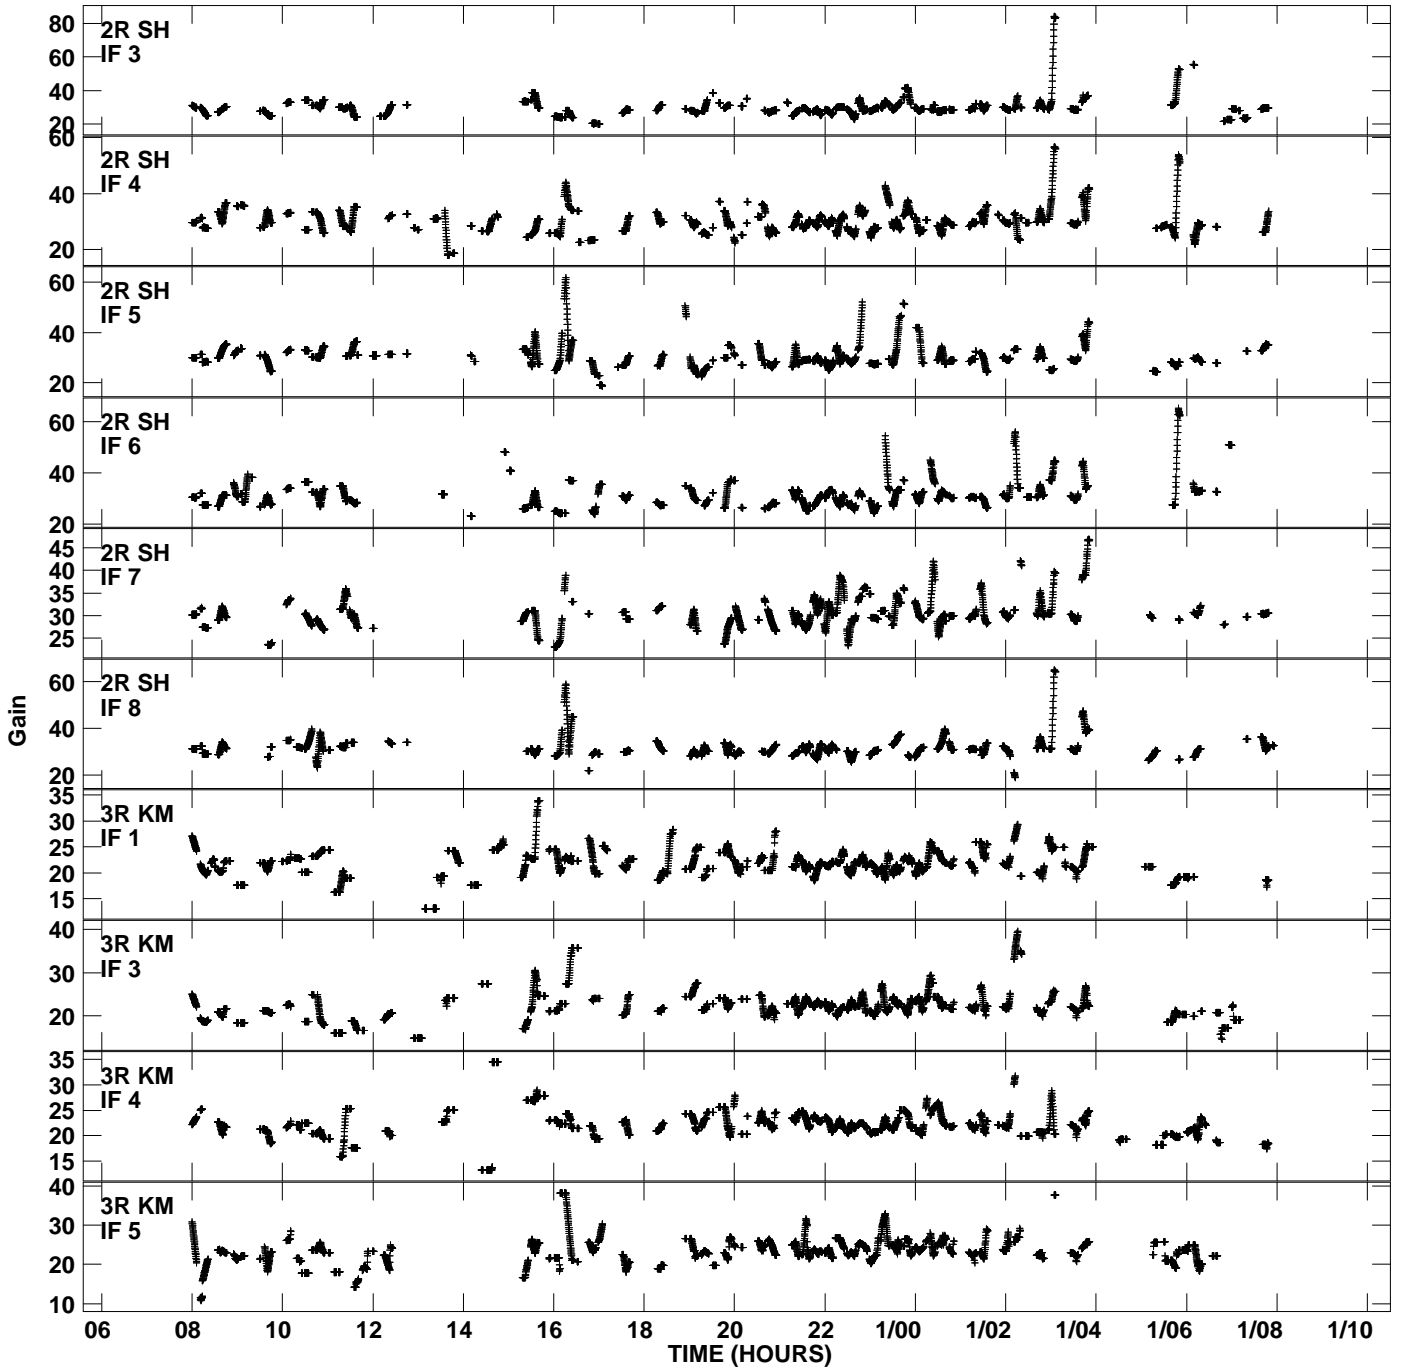

Plot file version 1 created 10-SEP-2009 17:54:06  
Gain amp vs UTC time for EY008A.TMP.1  
CL 4 Rpol IF 1 - 8

Plot file version 2 created 10-SEP-2009 17:54:06  
Gain amp vs UTC time for EY008A.TMP.1  
CL 4 Rpol IF 1 - 8

Plot file version 3 created 10-SEP-2009 17:54:06  
Gain amp vs UTC time for EY008A.TMP.1  
CL 4 Rpol IF 1 - 8

Plot file version 4 created 10-SEP-2009 17:54:06  
Gain amp vs UTC time for EY008A.TMP.1  
CL 4 Rpol IF 1 - 8

Plot file version 5 created 10-SEP-2009 17:54:06  
Gain amp vs UTC time for EY008A.TMP.1  
CL 4 Rpol IF 1 - 8