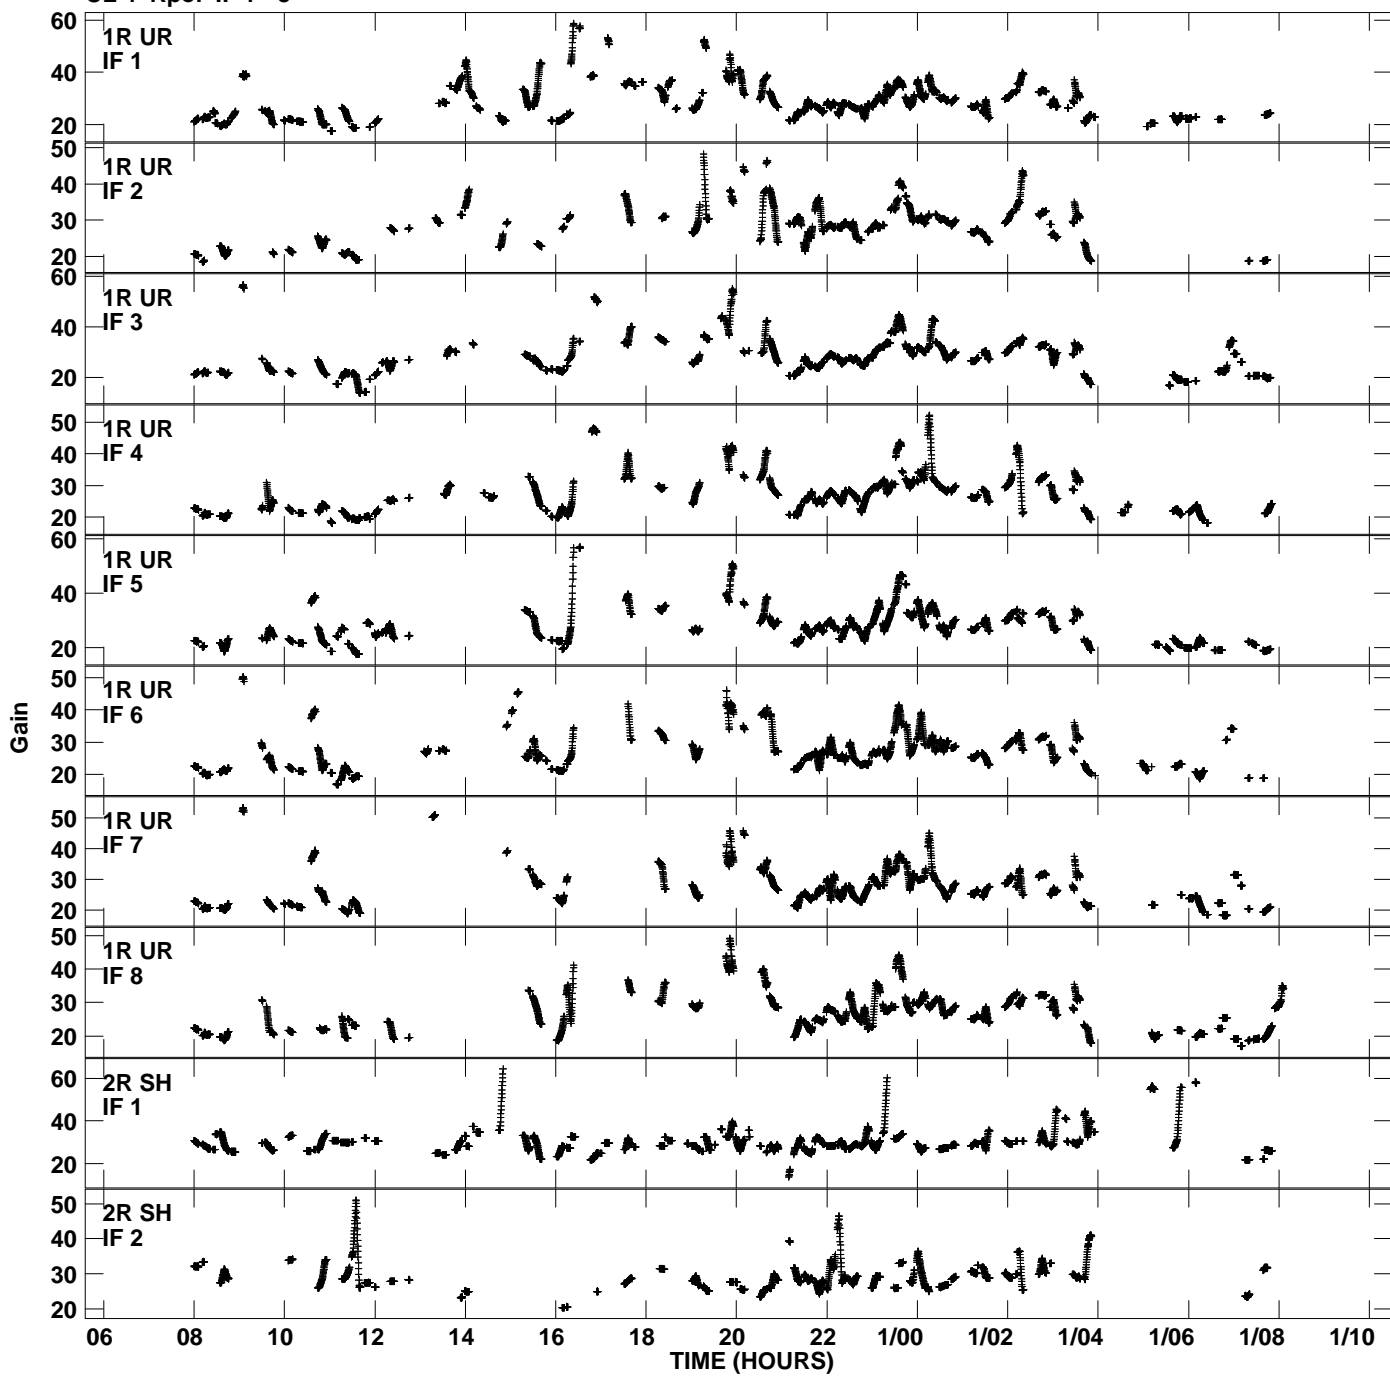

Plot file version 1 created 10-SEP-2009 17:54:06  
Gain amp vs UTC time for EY008A.TMP.1  
CL 4 Rpol IF 1 - 8

Plot file version 2 created 10-SEP-2009 17:54:06  
Gain amp vs UTC time for EY008A.TMP.1  
CL 4 Rpol IF 1 - 8

Plot file version 3 created 10-SEP-2009 17:54:06  
Gain amp vs UTC time for EY008A.TMP.1  
CL 4 Rpol IF 1 - 8

Plot file version 4 created 10-SEP-2009 17:54:06  
Gain amp vs UTC time for EY008A.TMP.1  
CL 4 Rpol IF 1 - 8

Plot file version 5 created 10-SEP-2009 17:54:06  
Gain amp vs UTC time for EY008A.TMP.1  
CL 4 Rpol IF 1 - 8