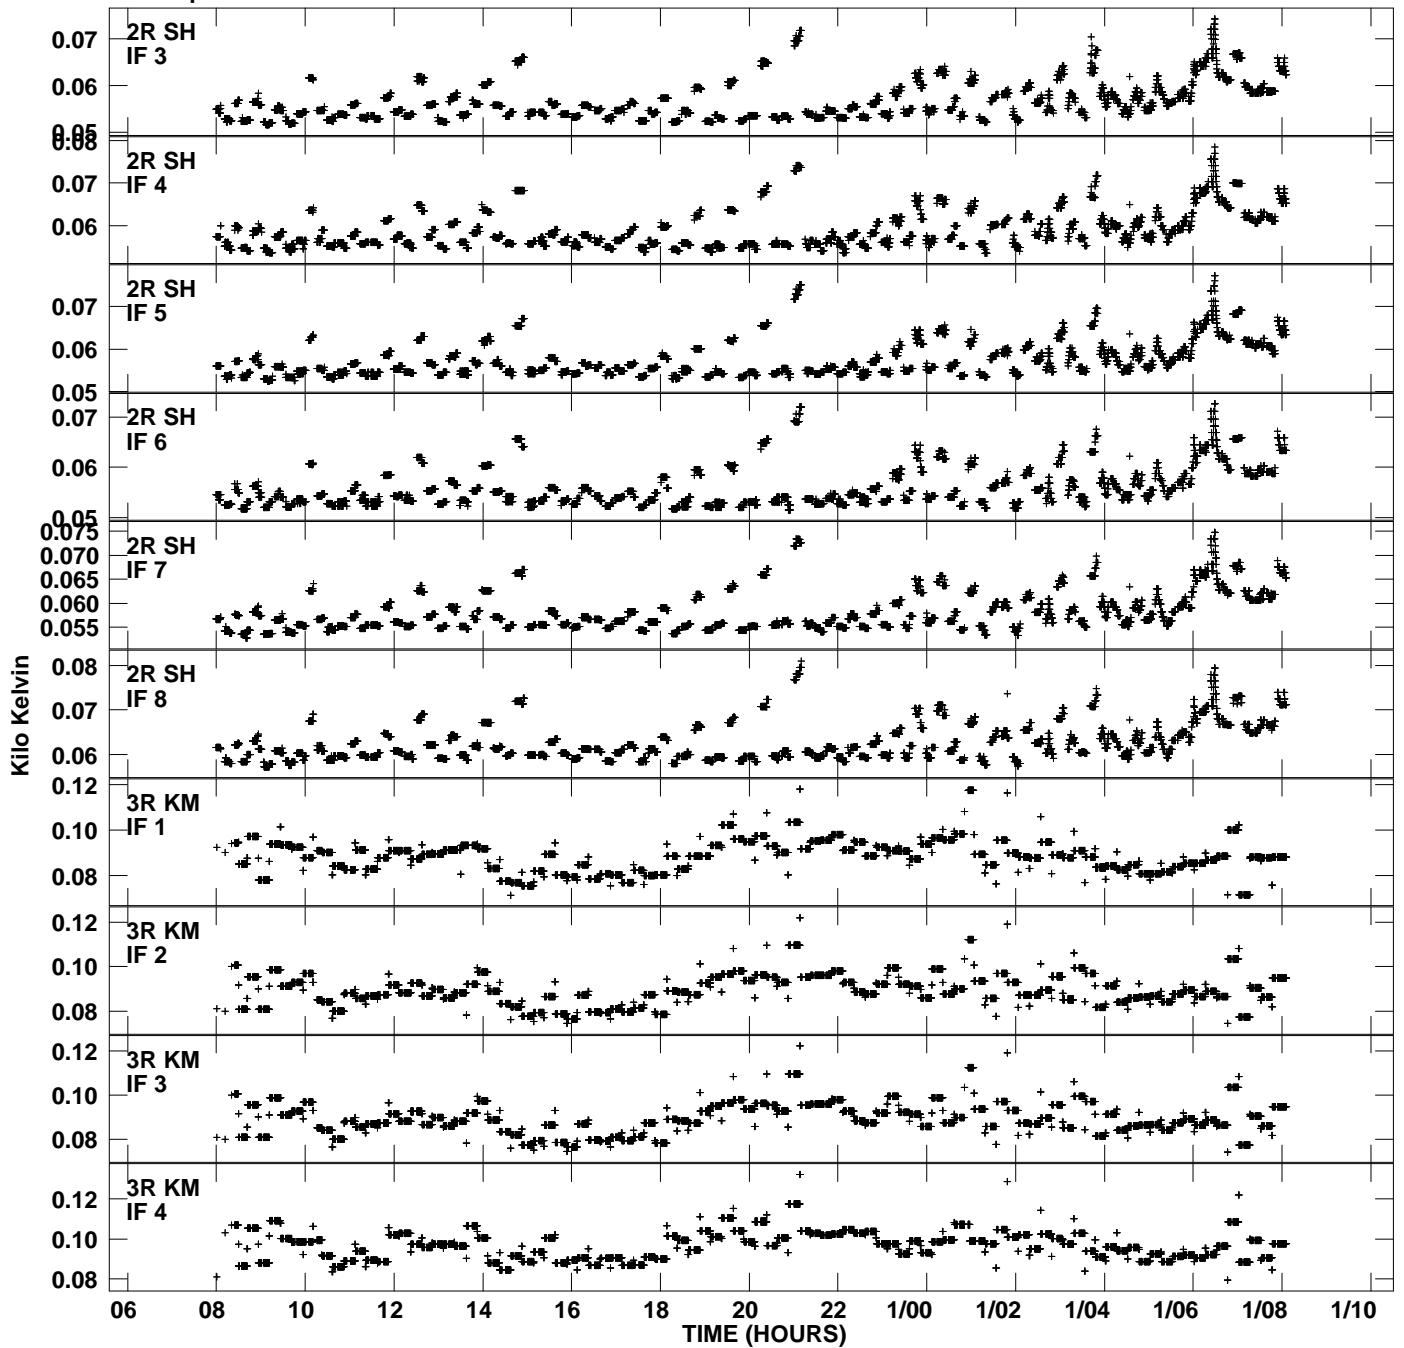

Plot file version 1 created 10-SEP-2009 15:21:18
Tsyst vs UTC time for EY008A.UVDATA.1
TY 1 Rpol IF 1 - 8

Plot file version 2 created 10-SEP-2009 15:21:19
Tsyst vs UTC time for EY008A.UVDATA.1
TY 1 Rpol IF 1 - 8

Plot file version 3 created 10-SEP-2009 15:21:19
Tsyst vs UTC time for EY008A.UVDATA.1
TY 1 Rpol IF 1 - 8

Plot file version 4 created 10-SEP-2009 15:21:19
Tsyst vs UTC time for EY008A.UVDATA.1
TY 1 Rpol IF 1 - 8

Plot file version 5 created 10-SEP-2009 15:21:19
Tsys vs UTC time for EY008A.UVDATA.1
TY 1 Rpol IF 1 - 8