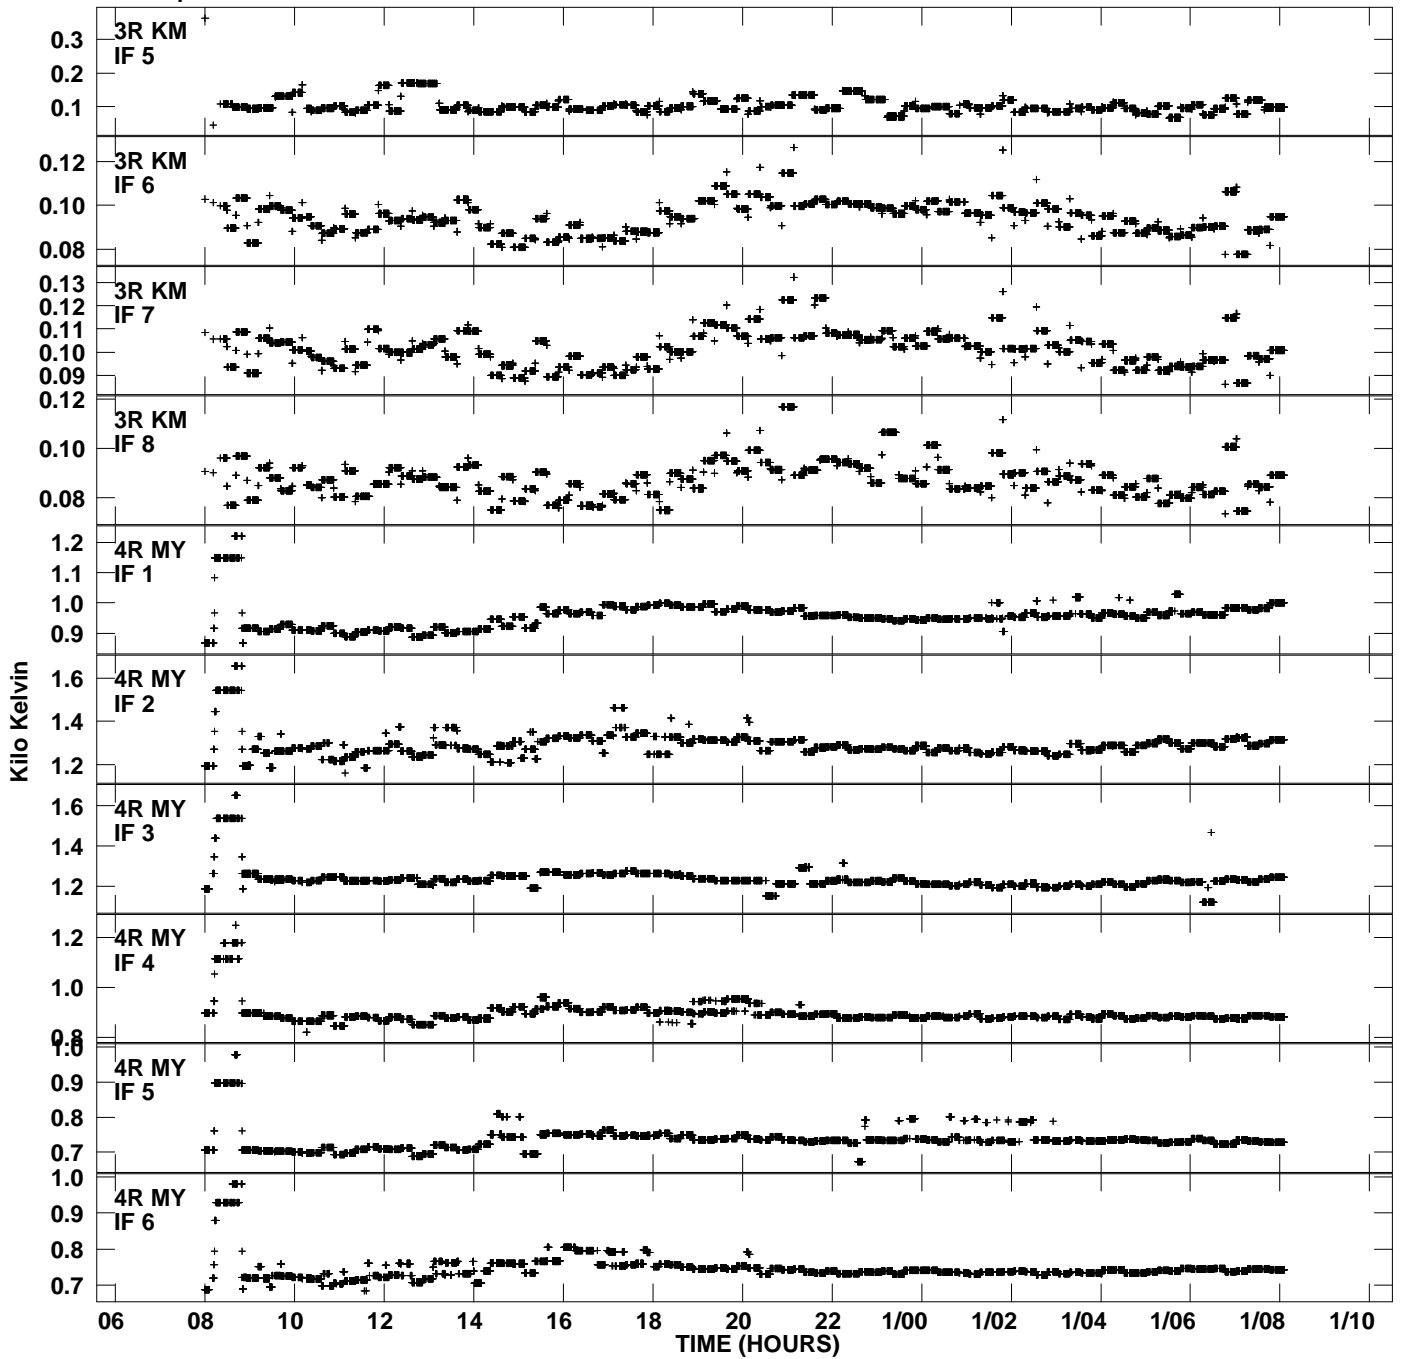

Plot file version 1 created 10-SEP-2009 15:21:18
Tsyst vs UTC time for EY008A.UVDATA.1
TY 1 Rpol IF 1 - 8

Plot file version 2 created 10-SEP-2009 15:21:19
Tsyst vs UTC time for EY008A.UVDATA.1
TY 1 Rpol IF 1 - 8

Plot file version 3 created 10-SEP-2009 15:21:19
Tsyst vs UTC time for EY008A.UVDATA.1
TY 1 Rpol IF 1 - 8

Plot file version 4 created 10-SEP-2009 15:21:19
Tsyst vs UTC time for EY008A.UVDATA.1
TY 1 Rpol IF 1 - 8

Plot file version 5 created 10-SEP-2009 15:21:19
Tsys vs UTC time for EY008A.UVDATA.1
TY 1 Rpol IF 1 - 8