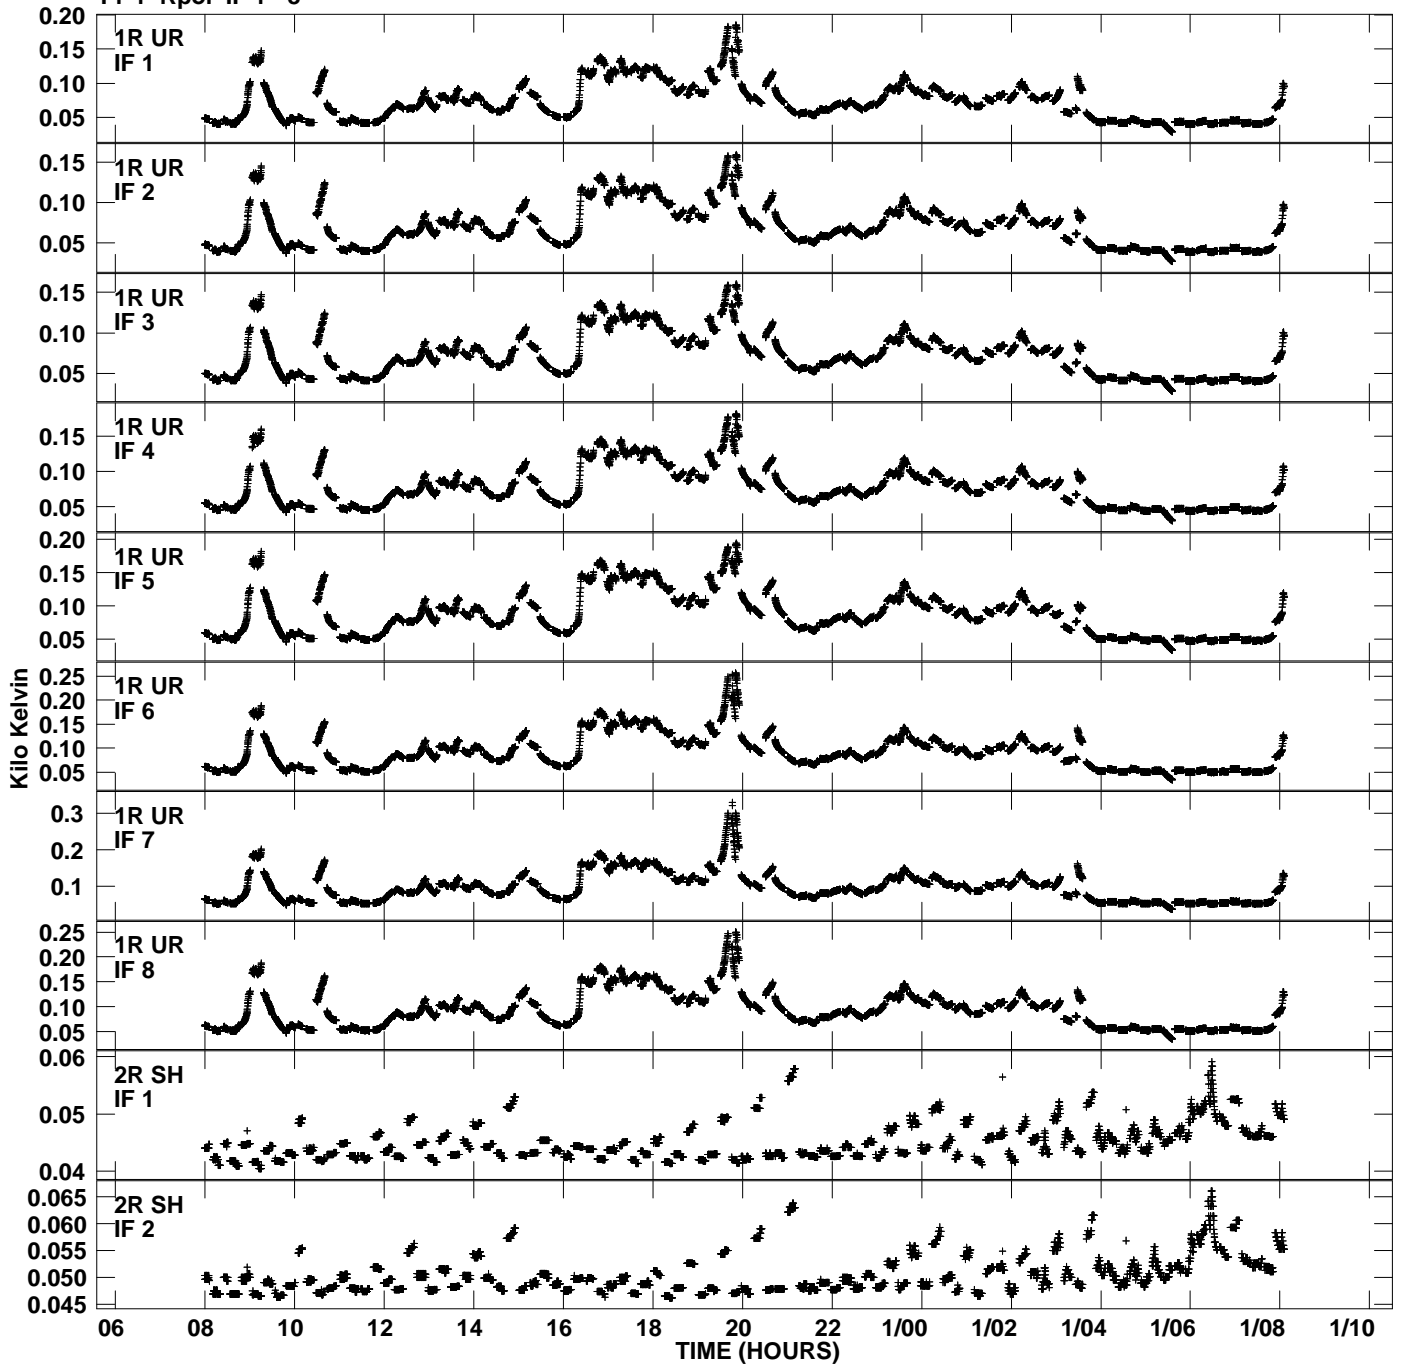

Plot file version 1 created 10-SEP-2009 15:21:18
Tsyst vs UTC time for EY008A.UVDATA.1
TY 1 Rpol IF 1 - 8

Plot file version 2 created 10-SEP-2009 15:21:19
Tsyst vs UTC time for EY008A.UVDATA.1
TY 1 Rpol IF 1 - 8

Plot file version 3 created 10-SEP-2009 15:21:19
Tsyst vs UTC time for EY008A.UVDATA.1
TY 1 Rpol IF 1 - 8

Plot file version 4 created 10-SEP-2009 15:21:19
Tsyst vs UTC time for EY008A.UVDATA.1
TY 1 Rpol IF 1 - 8

Plot file version 5 created 10-SEP-2009 15:21:19
Tsys vs UTC time for EY008A.UVDATA.1
TY 1 Rpol IF 1 - 8