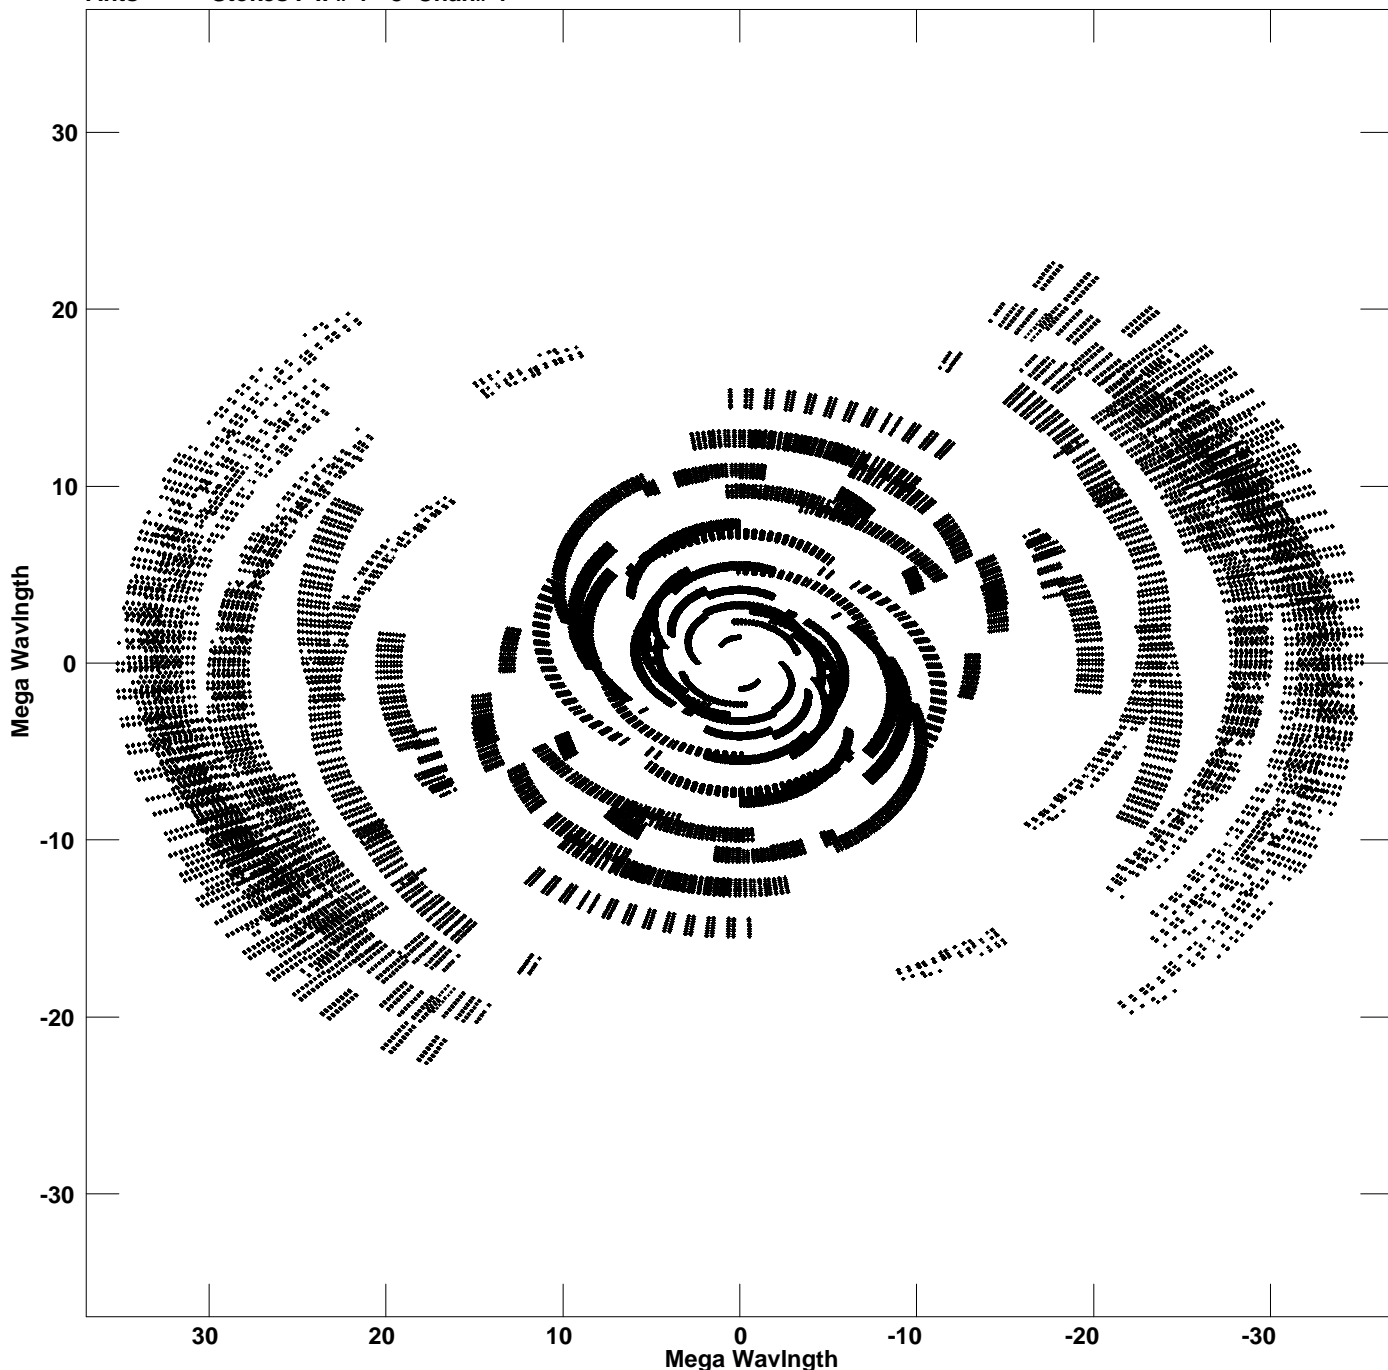

Plot file version 1 created 11-OCT-2011 11:09:07
V vs U for J0216+4240.MULTI.1 Source:J0216+4240
Ants * - * Stokes I IF# 1 - 8 Chan# 1

Freq = 1.6027 GHz, Bw = 16.000 MHz