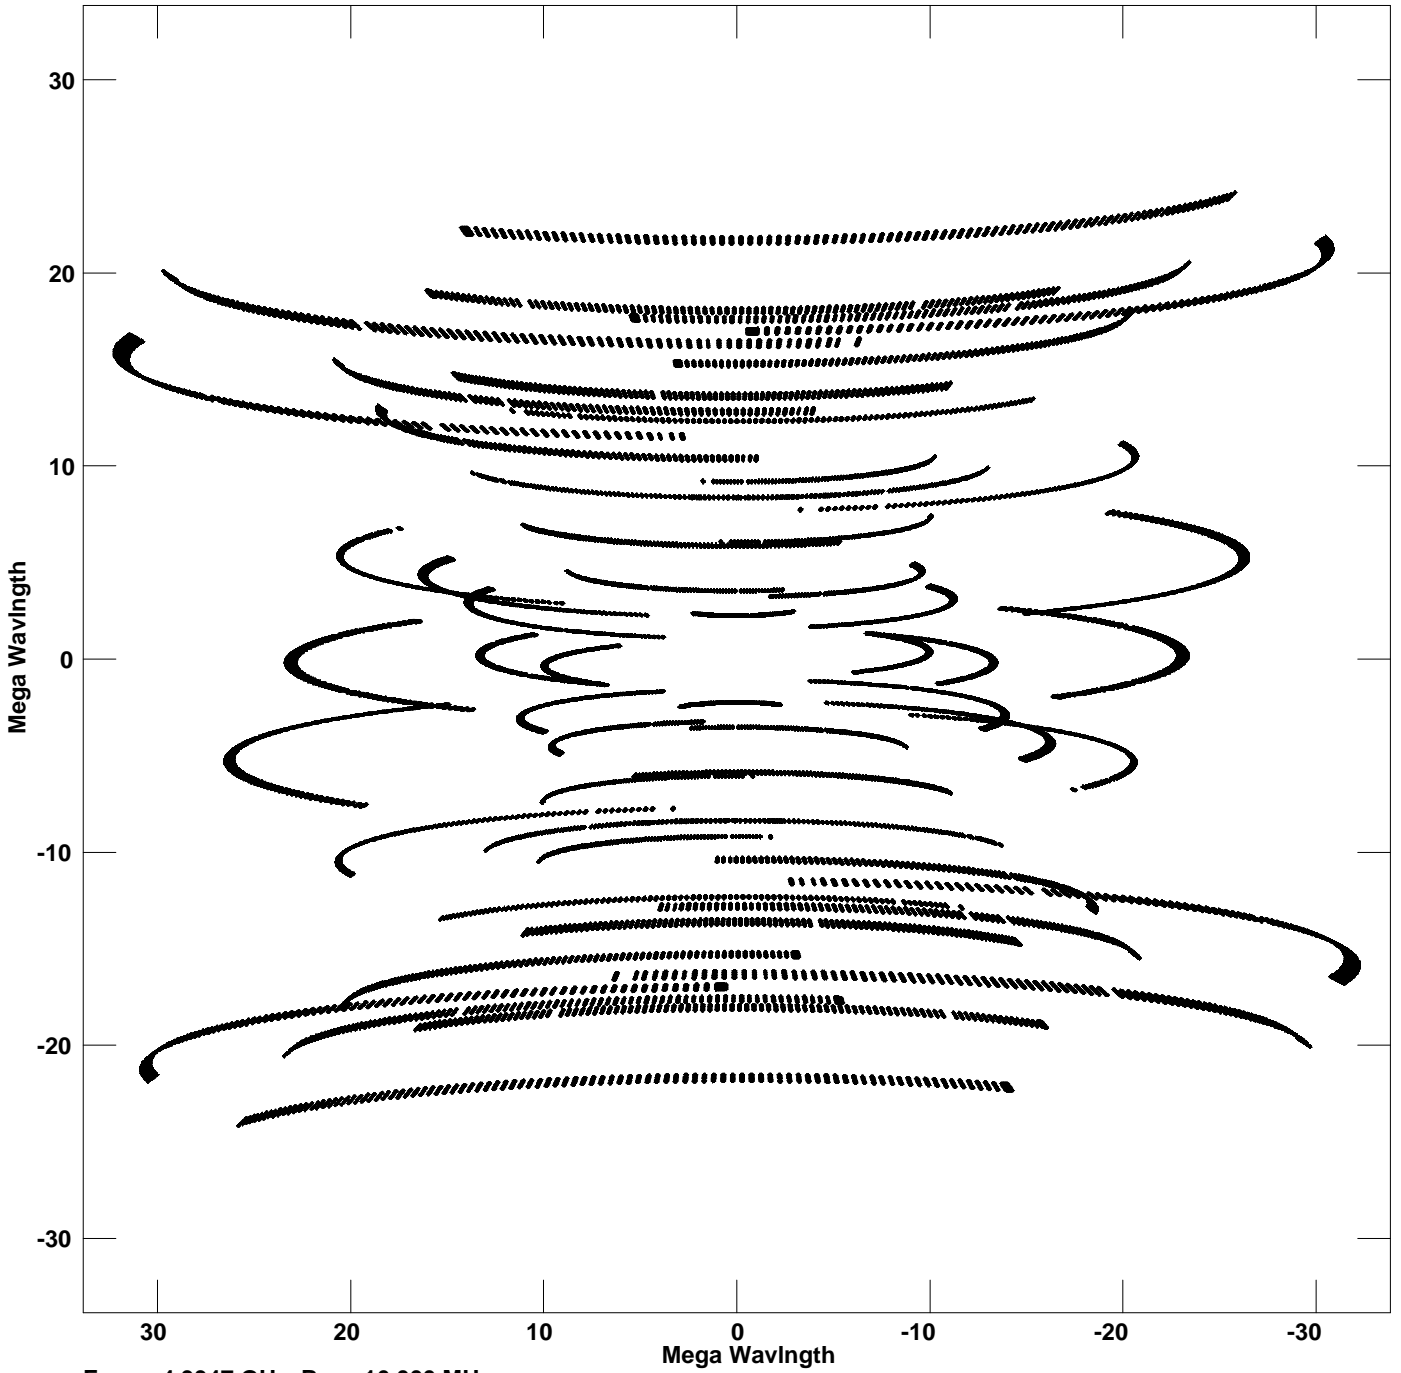

Plot file version 1 created 24-OCT-2012 21:17:13
V vs U for J1825-0737.MULTI.1 Source:J1825-0737
Ants * - * Stokes I IF# 1 - 8 Chan# 1

Freq = 4.9347 GHz, Bw = 16.000 MHz