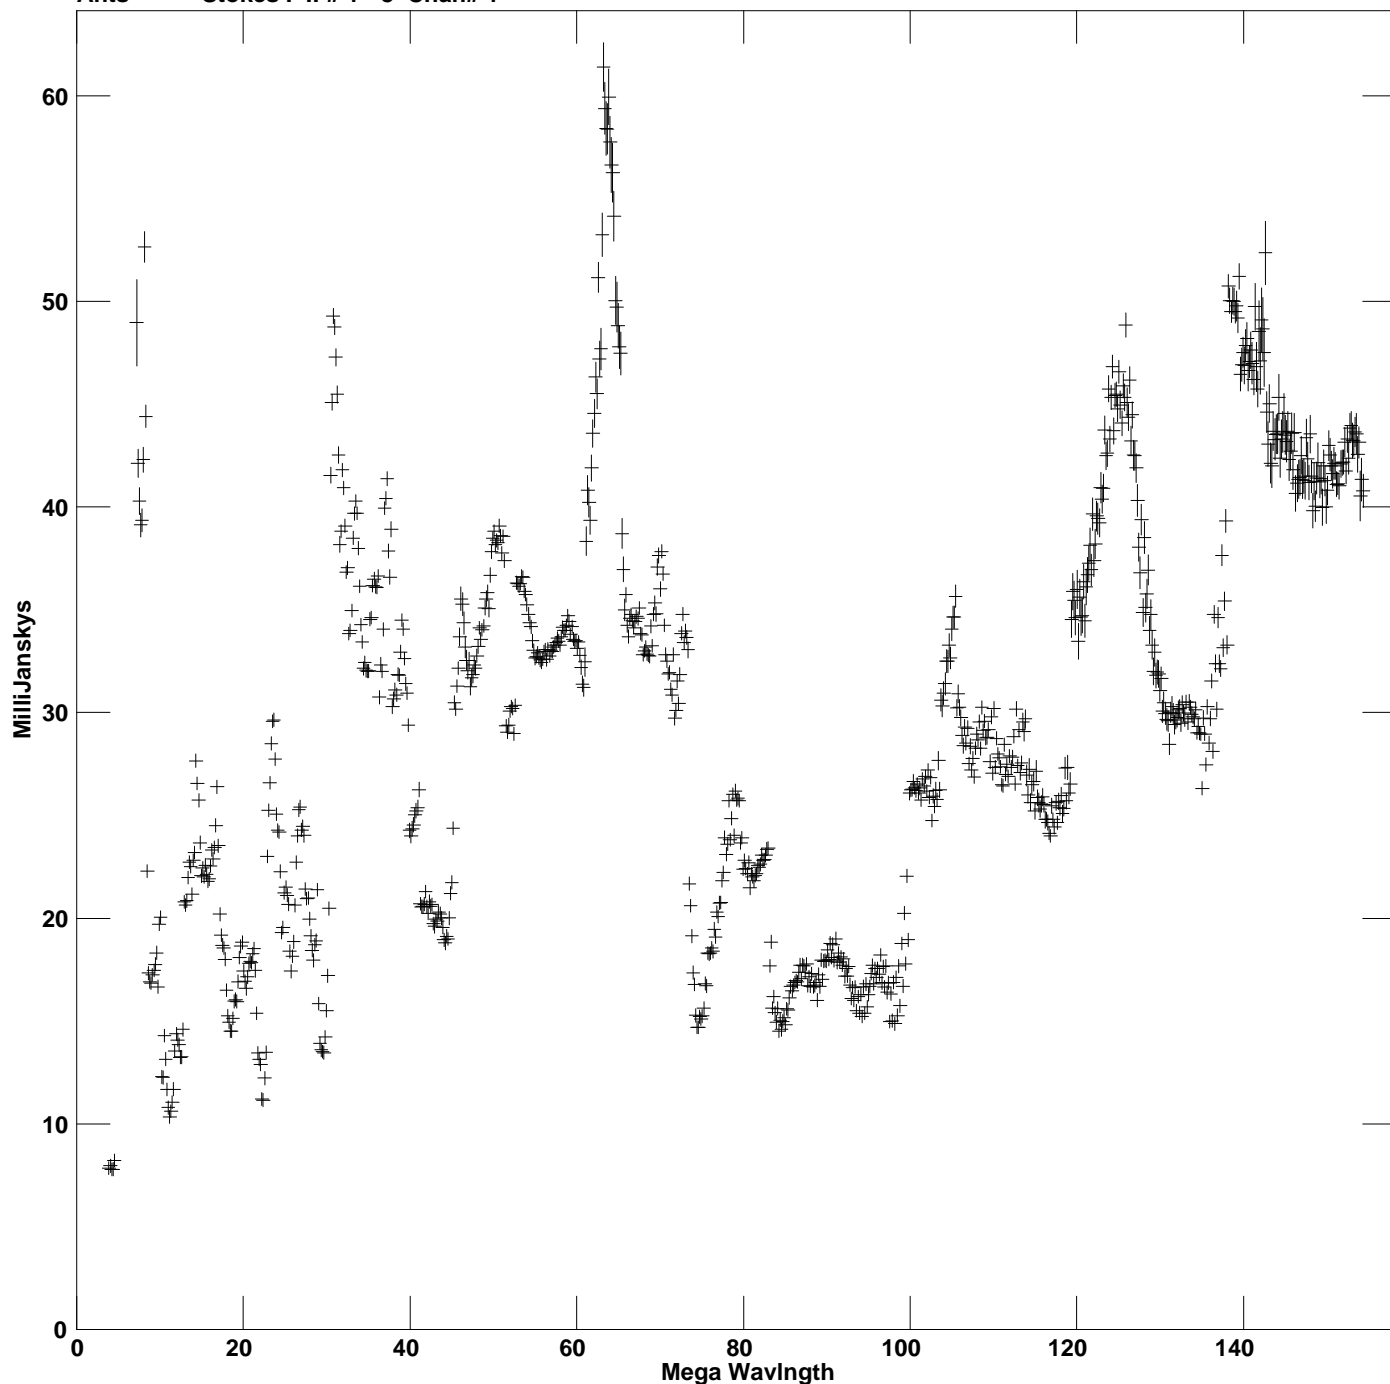

Plot file version 1 created 10-JAN-2014 18:34:03  
Amplitude vs UV dist for TDF.MULTI.1 Source:TDF  
Ants \* - \* Stokes I IF# 1 - 8 Chan# 1

Freq = 4.9346 GHz, Bw = 16.000 MHz