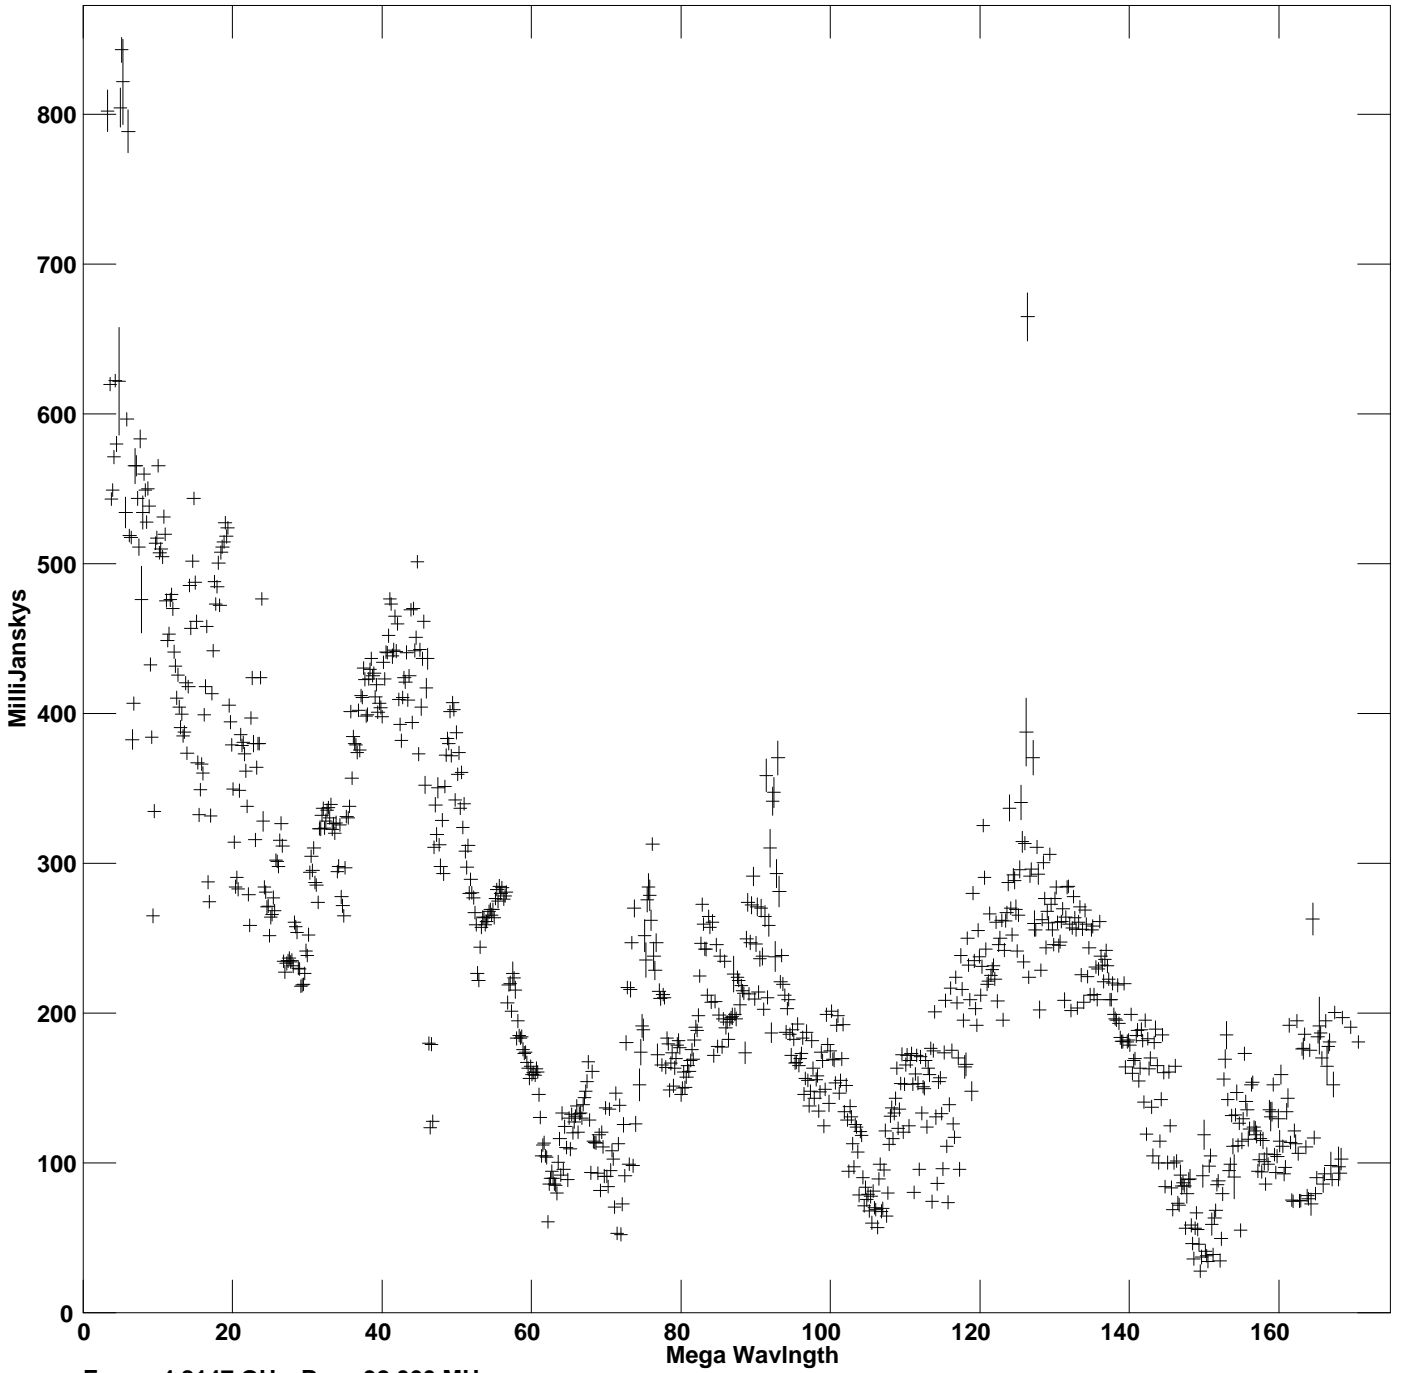

Plot file version 1 created 30-MAR-2017 21:17:49
Amplitude vs UV dist for 3C138.MULTI.1 Source:3C138
Ants * - * Stokes I IF# 1 - 8 Chan# 1

Freq = 4.8147 GHz, Bw = 32.000 MHz