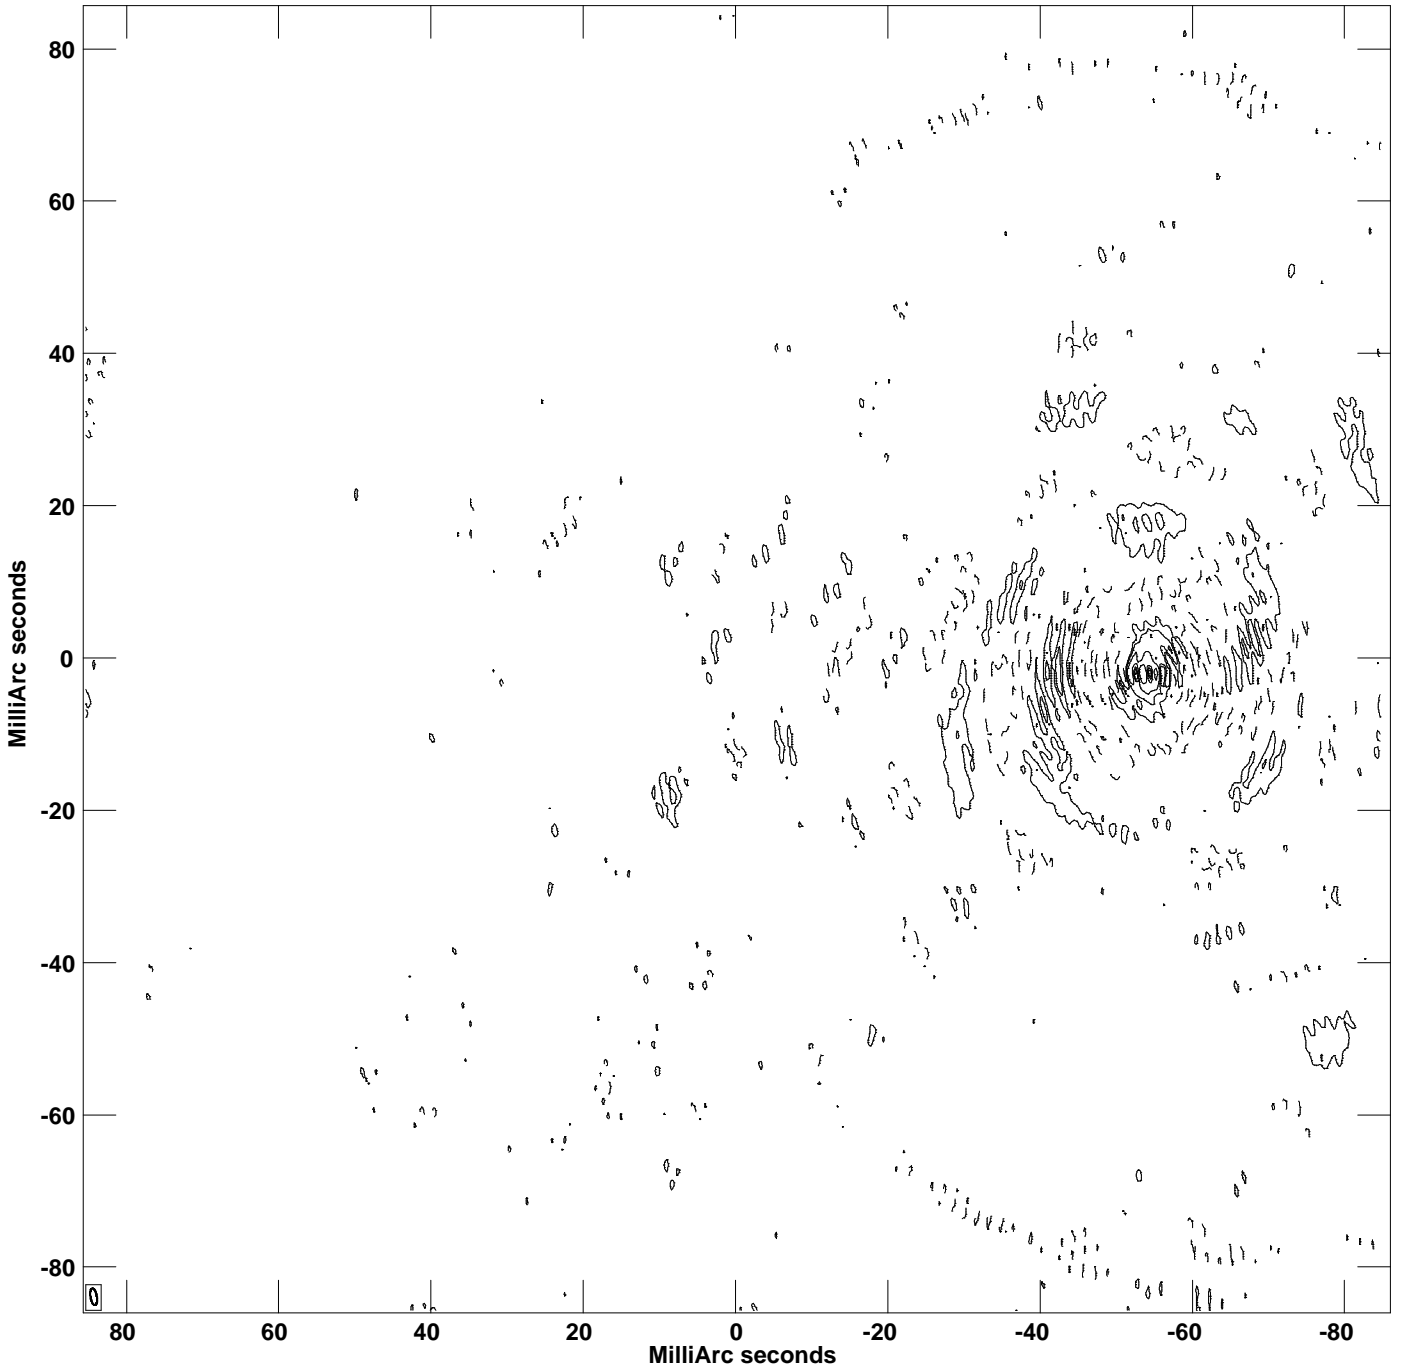

PLot file version 1 created 15-MAY-2021 14:56:02  
CONT: RGG9 IPOL 4931.361 MHz RGG9.IIM001.2

Center at RA 09 06 13.7770470 DEC 56 10 15.148200  
Cont peak brightness = 3.2573E-04 JY/BEAM  
Levs = 3.257E-06 \* (-6.31, 6.311, 12.62, 25.24, 50.49)