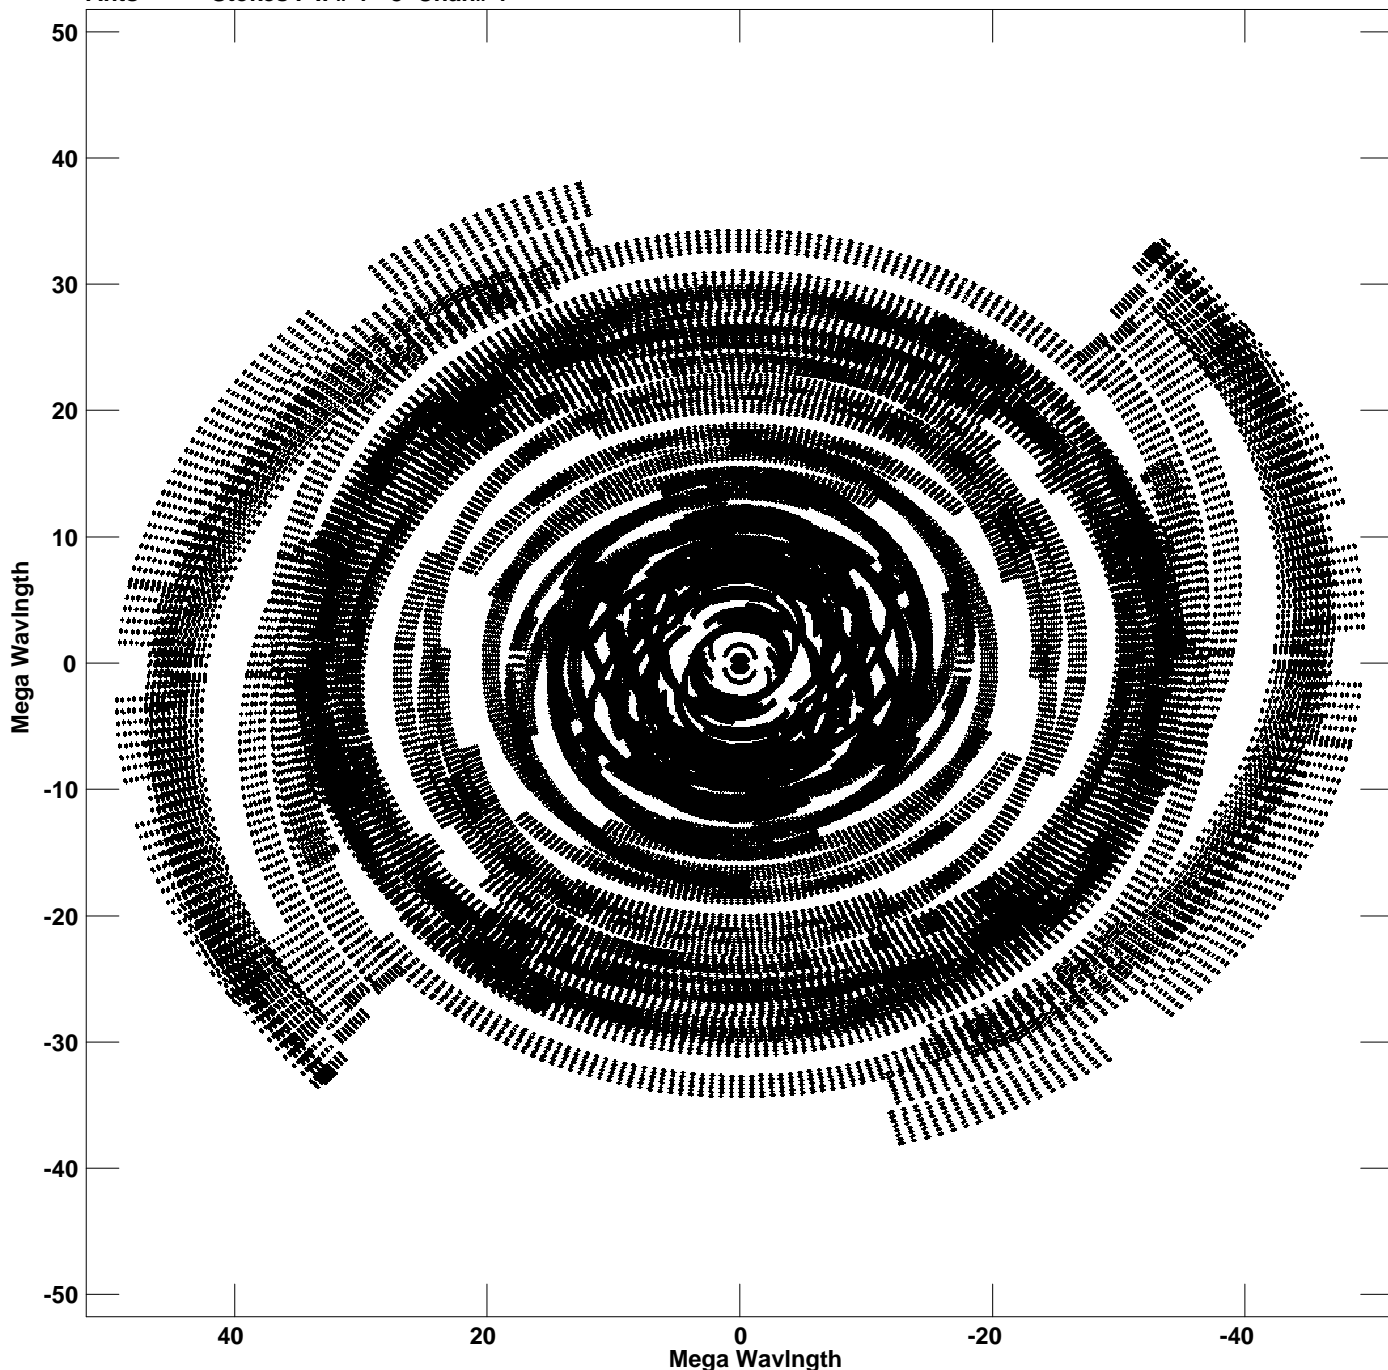

Plot file version 1 created 19-JUL-2021 16:29:08
V vs U for J0854+5757.MULTI.1 Source:J0854+5757
Ants * - * Stokes I IF# 1 - 8 Chan# 1

Freq = 1.6026 GHz, Bw = 16.000 MHz