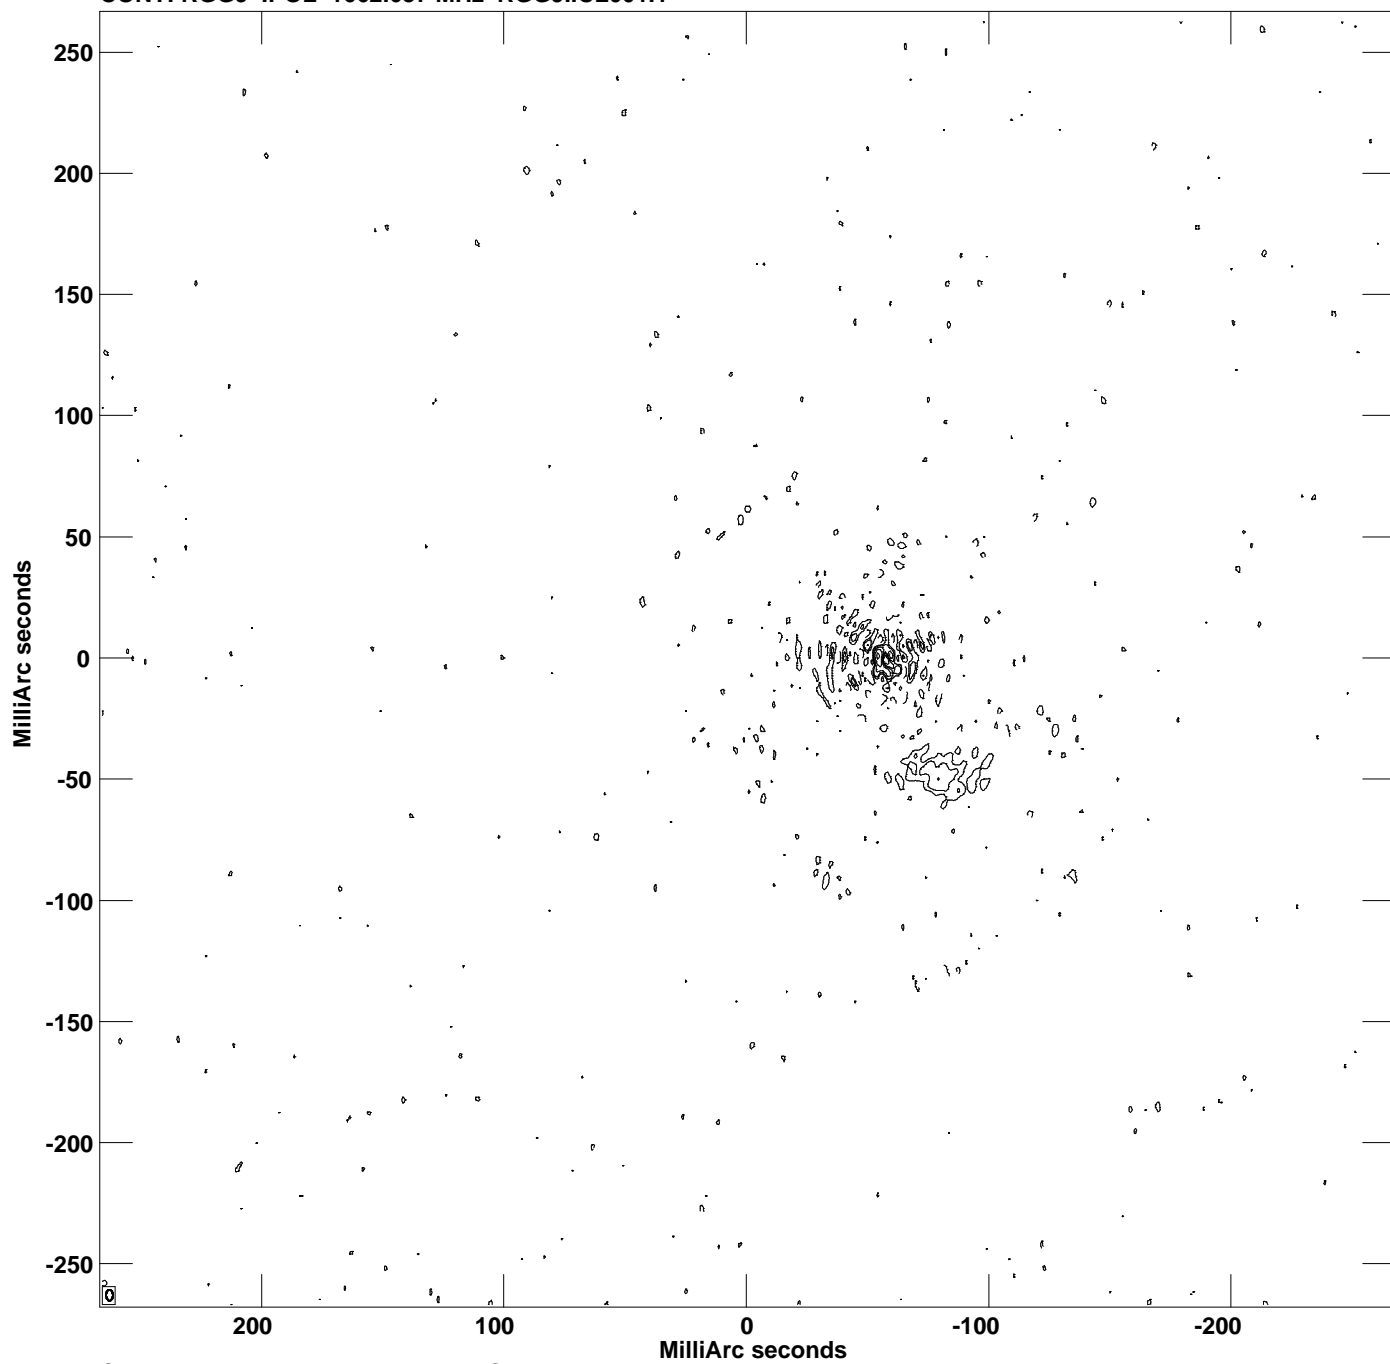

PLot file version 1 created 19-JUL-2021 16:26:19  
CONT: RGG9 IPOL 1662.637 MHz RGG9.ICL001.1

Center at RA 09 06 13.7770470 DEC 56 10 15.148200  
Cont peak brightness = 6.2731E-04 JY/BEAM  
Levs = 6.273E-06 \* (-5.36, 5.356, 10.71, 21.42, 42.84, 85.69)