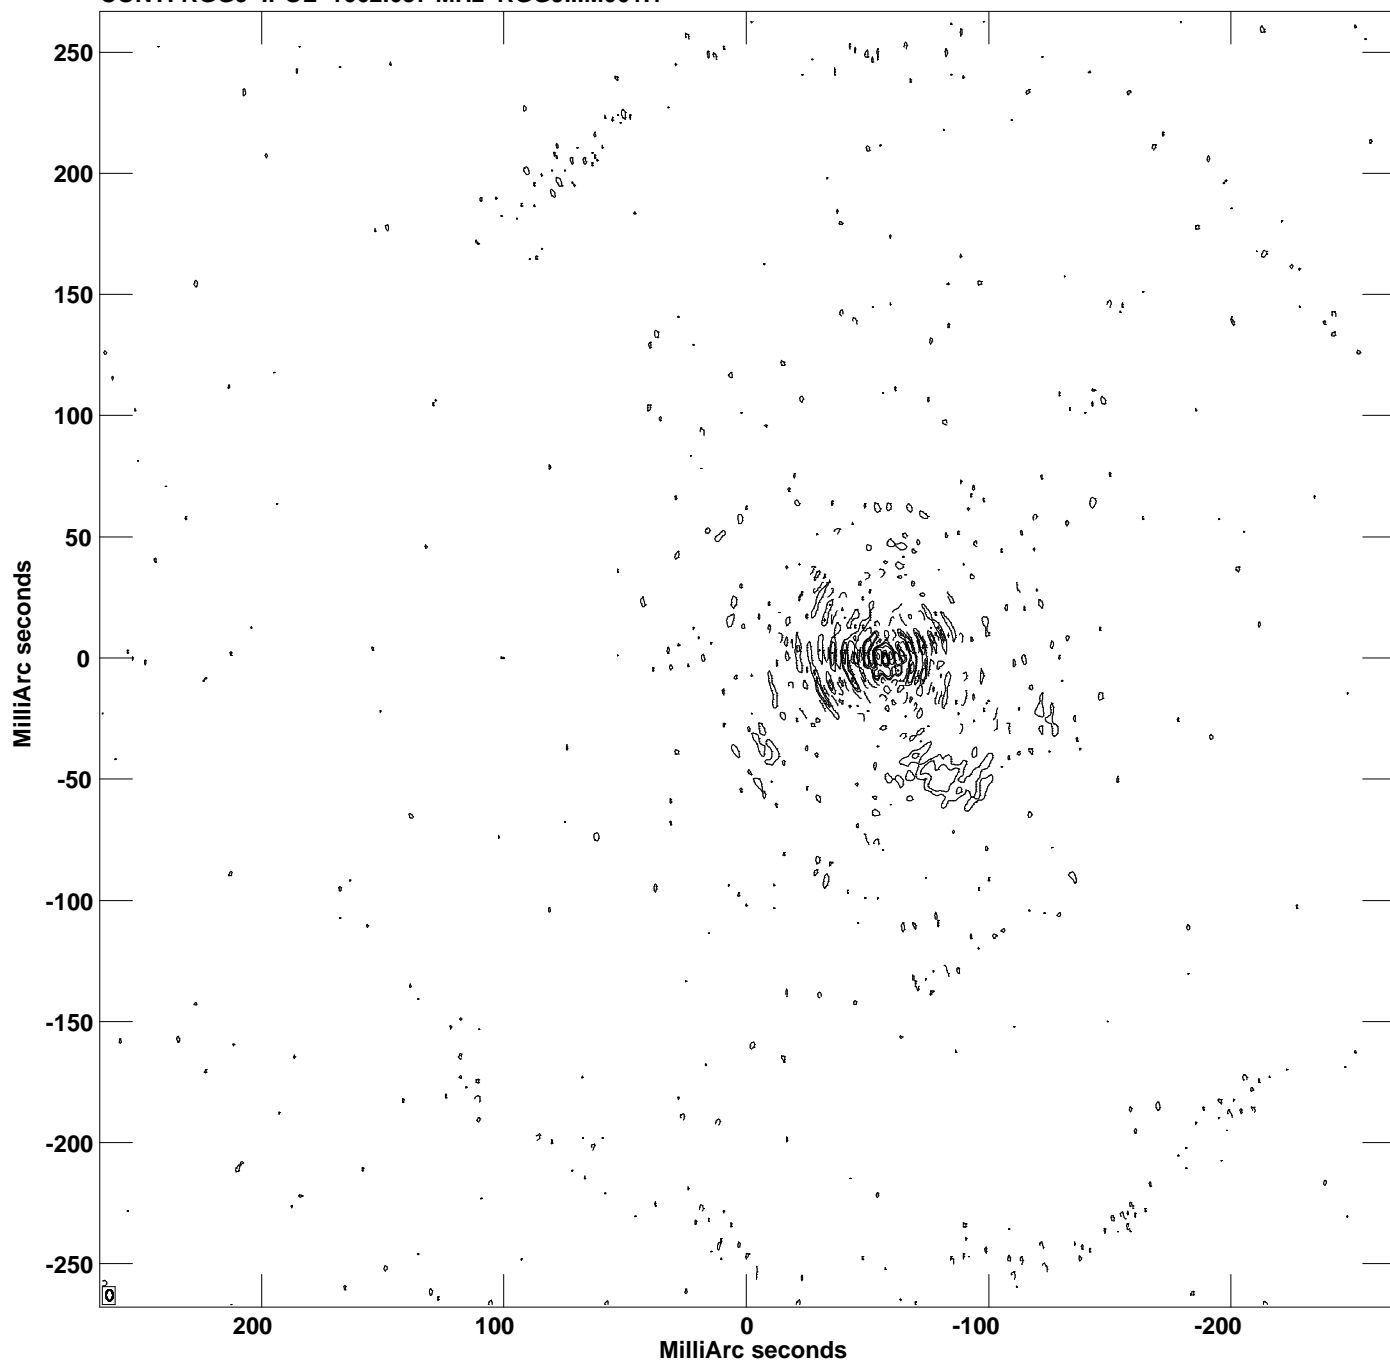

PLot file version 1 created 19-JUL-2021 16:25:17  
CONT: RGG9 IPOL 1662.637 MHz RGG9.IIM001.1

Center at RA 09 06 13.7770470 DEC 56 10 15.148200  
Cont peak brightness = 6.6030E-04 JY/BEAM  
Levs = 6.603E-06 \* (-5.31, 5.307, 10.61, 21.23, 42.46, 84.91)