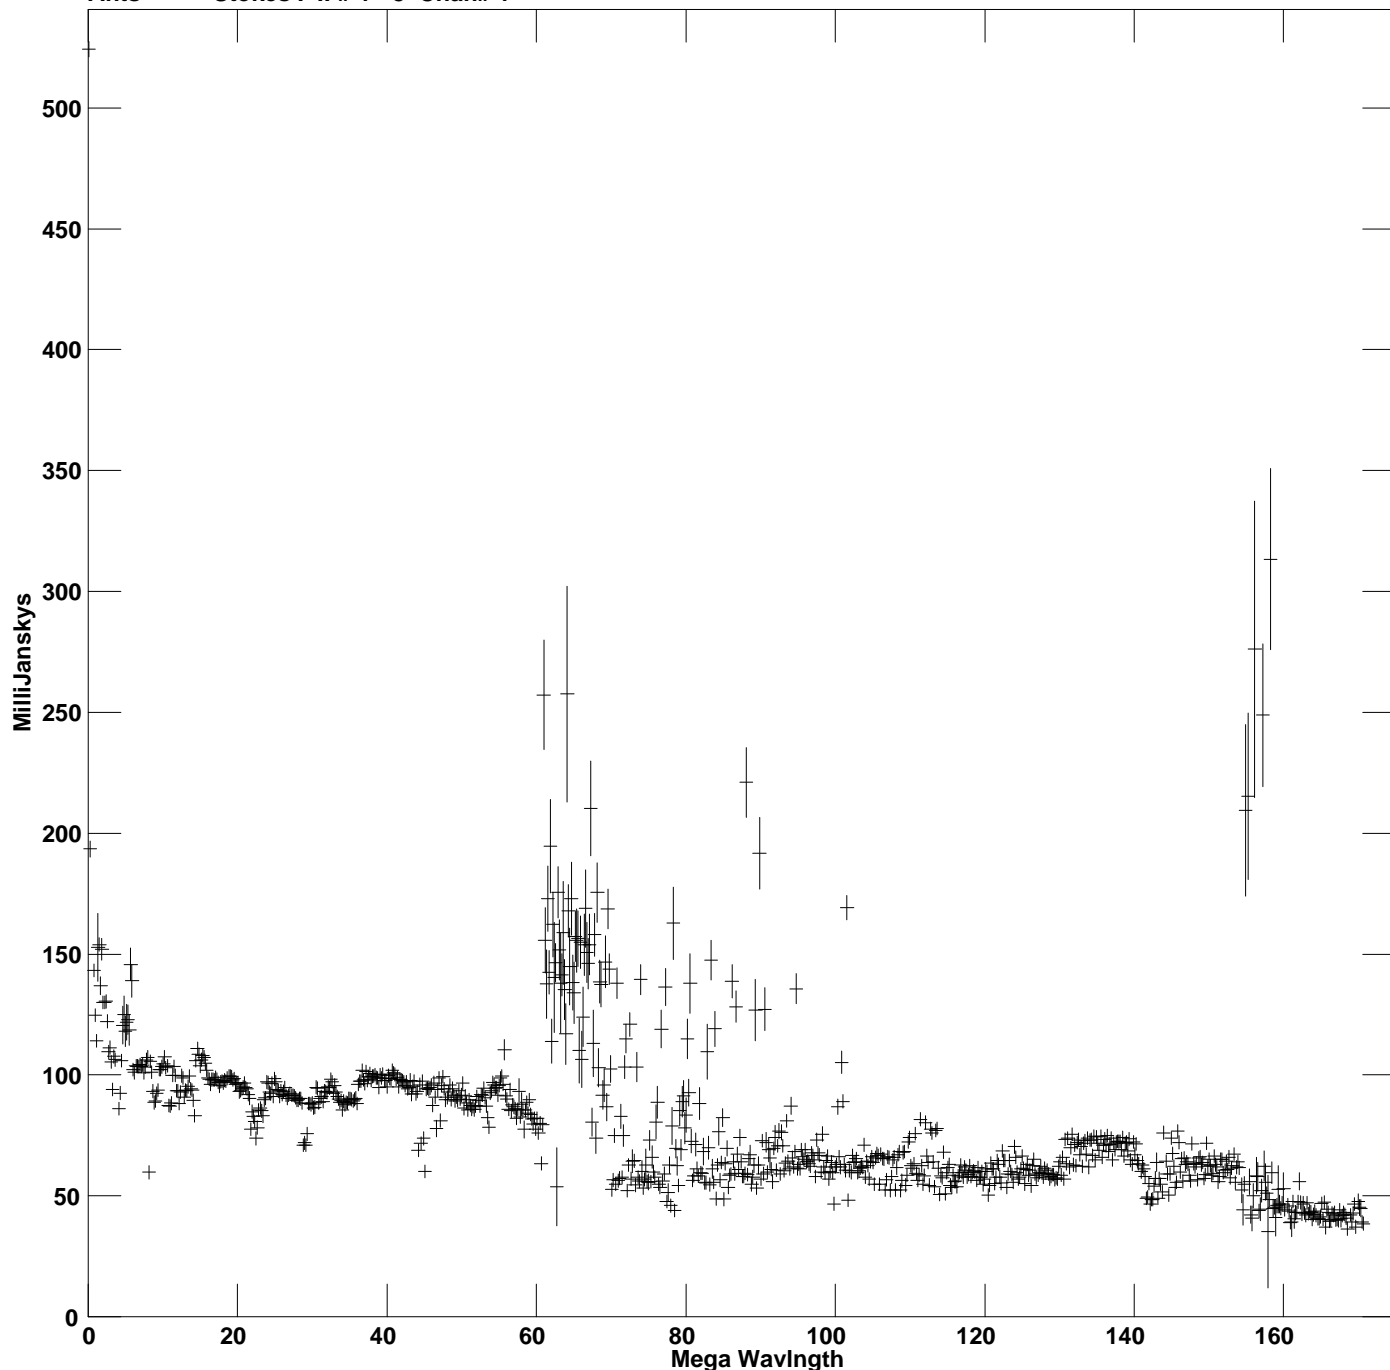

Plot file version 1 created 25-JAN-2022 16:06:49
Amplitude vs UV dist for J1220+3343.MULTI.1 Source:J1220+3343
Ants * - * Stokes I IF# 1 - 8 Chan# 1

Freq = 4.8147 GHz, Bw = 32.000 MHz