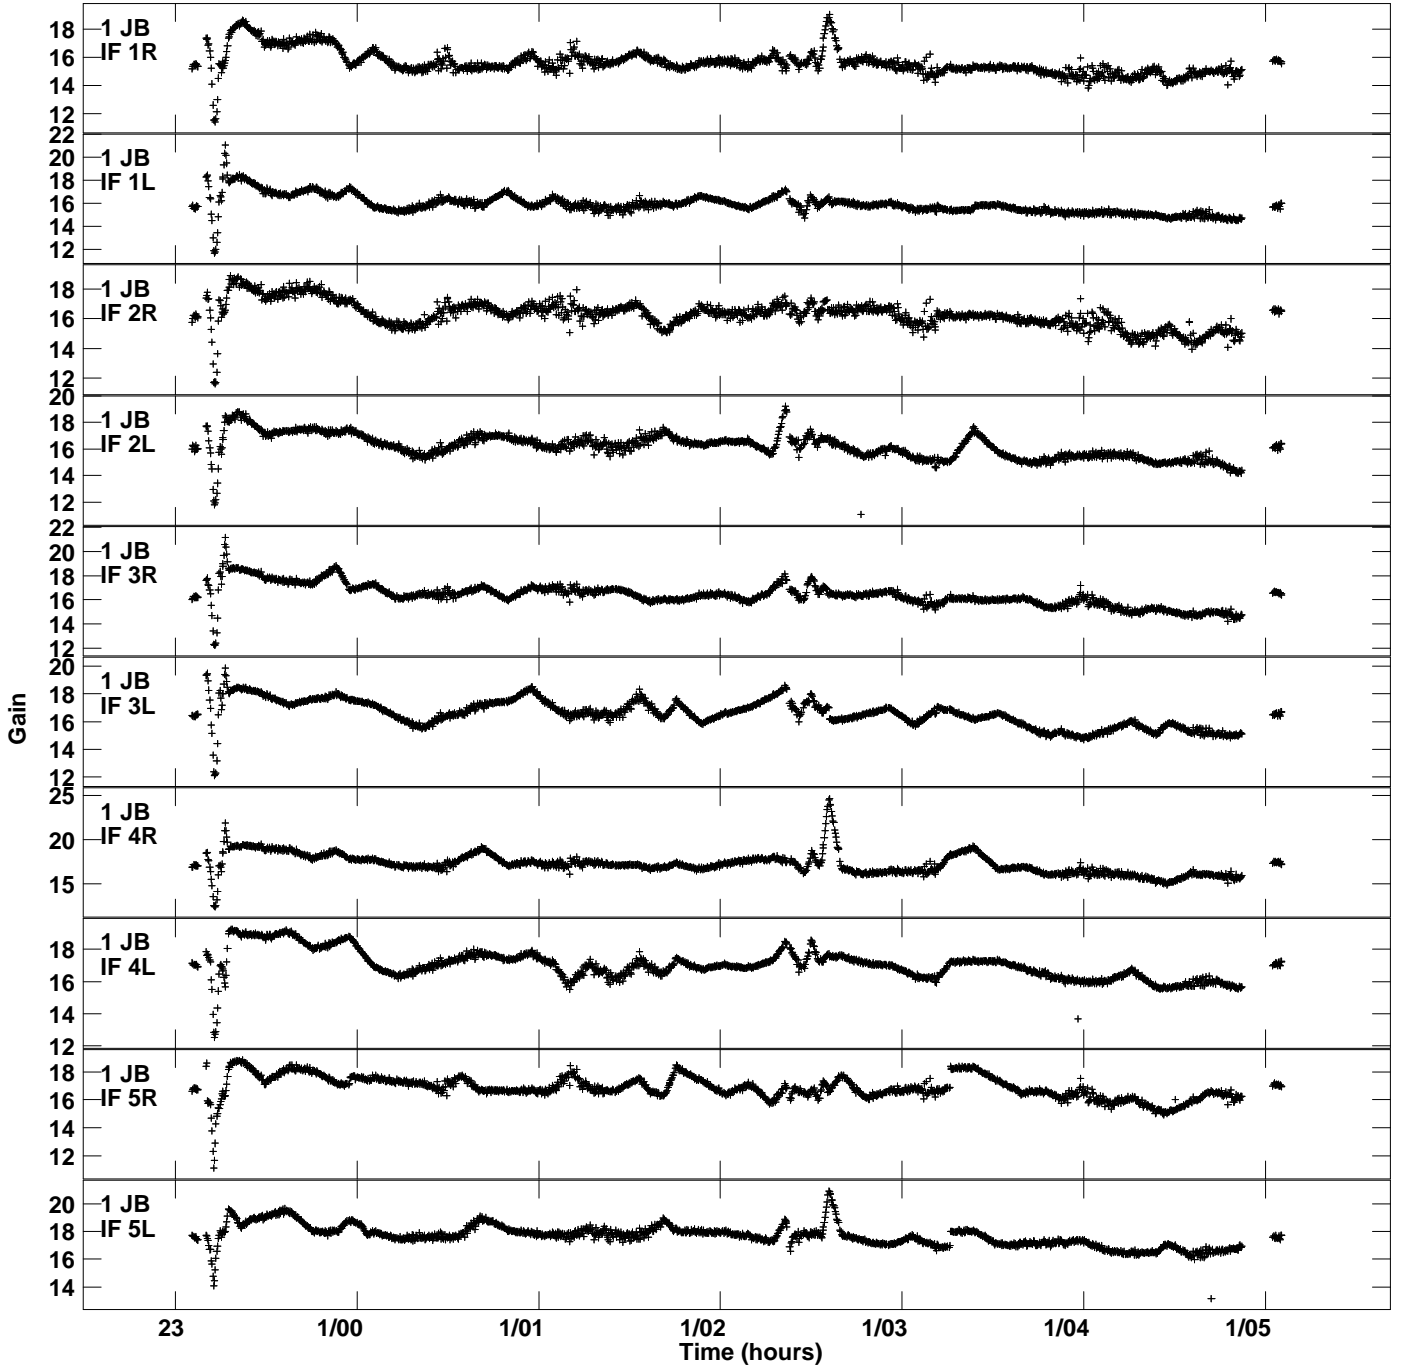

Plot file version 1 created 25-JAN-2022 16:07:46
Gain amp vs UTC time for EY039.TMP.1
CL 5 Rpol & Lpol IF 1 - 8

Plot file version 2 created 25-JAN-2022 16:07:46
Gain amp vs UTC time for EY039.TMP.1
CL 5 Rpol & Lpol IF 1 - 8