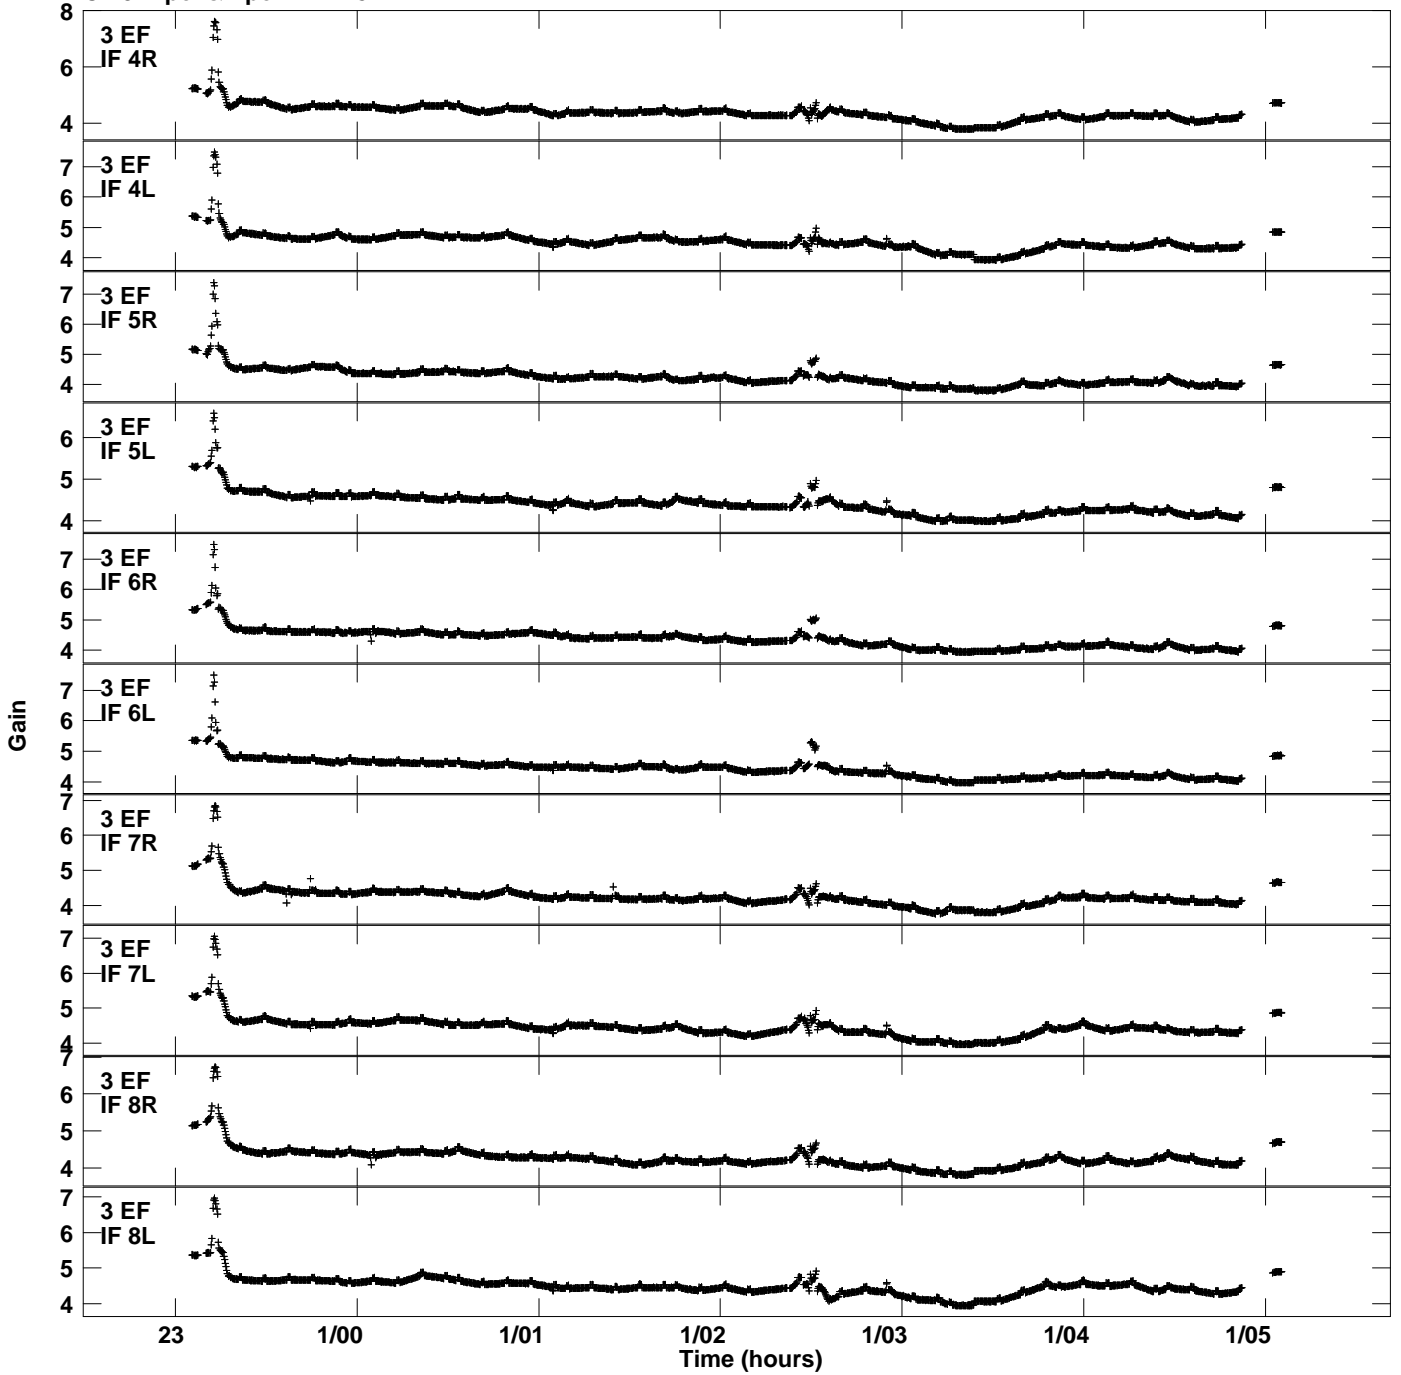

Plot file version 4 created 25-JAN-2022 16:07:46
Gain amp vs UTC time for EY039.TMP.1
CL 5 Rpol & Lpol IF 1 - 8