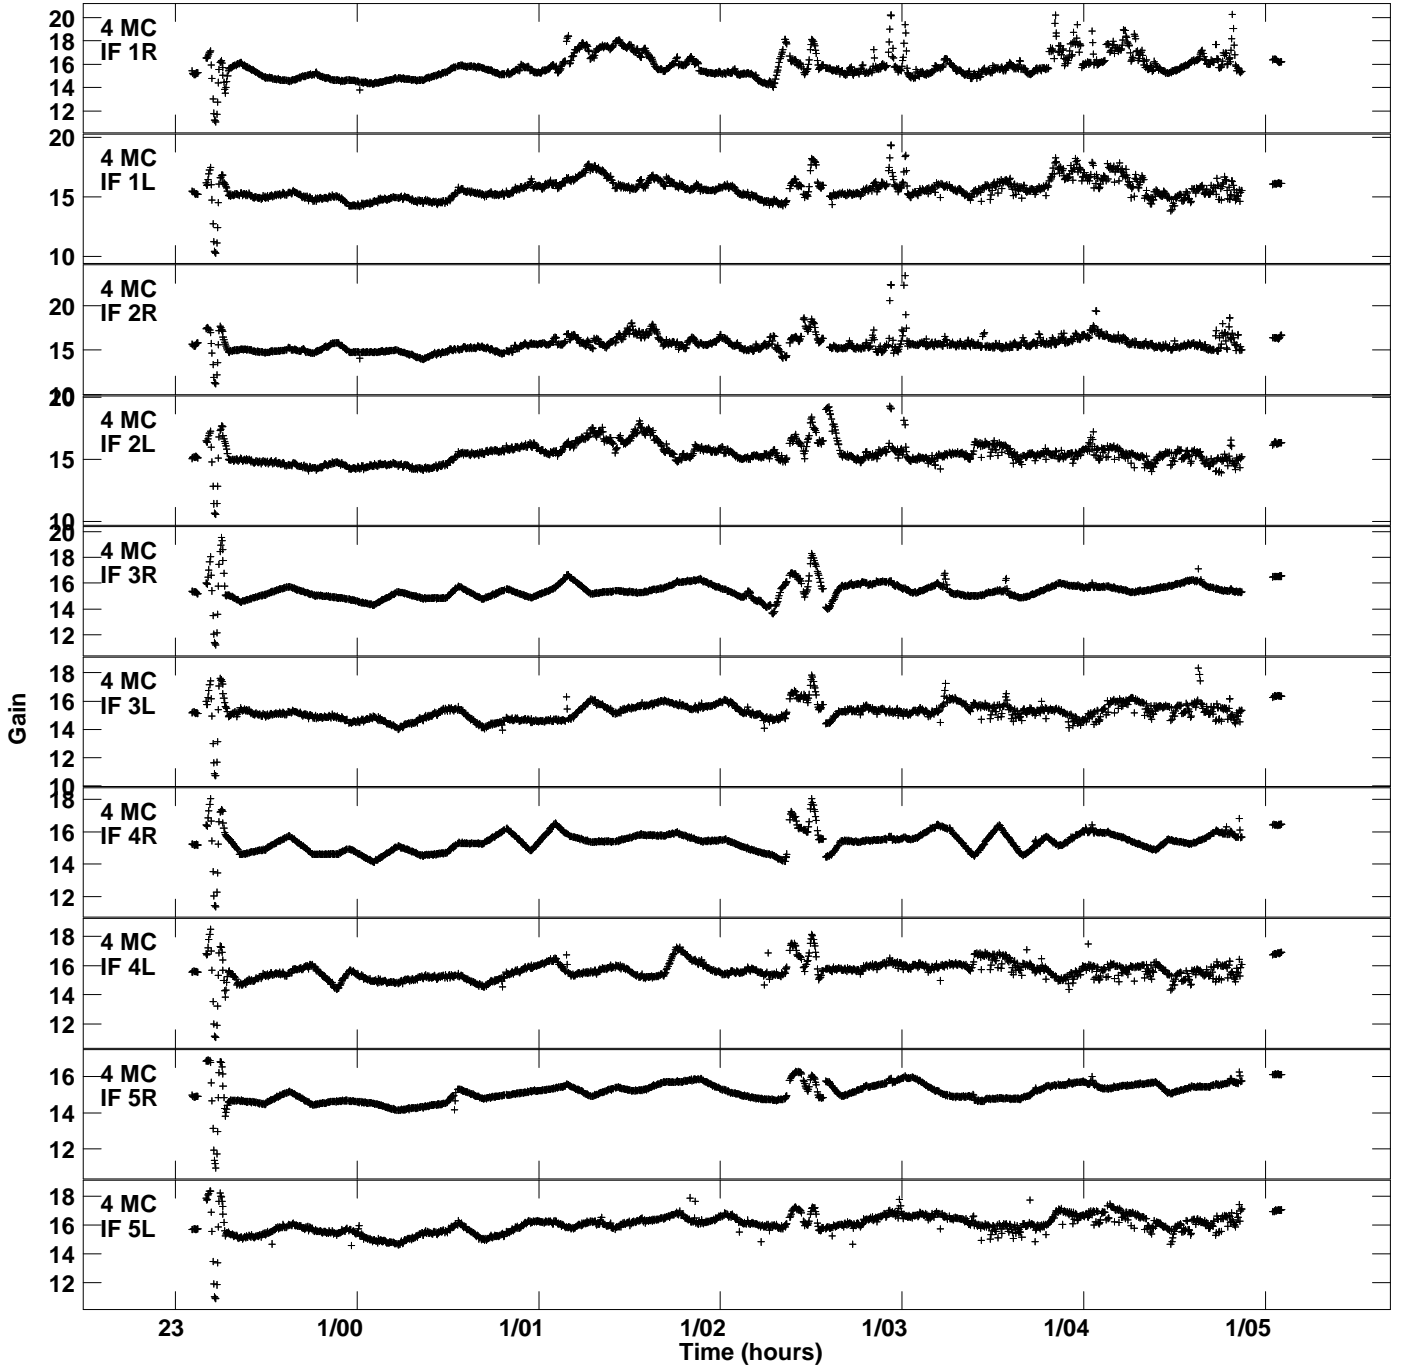

Plot file version 5 created 25-JAN-2022 16:07:46
Gain amp vs UTC time for EY039.TMP.1
CL 5 Rpol & Lpol IF 1 - 8