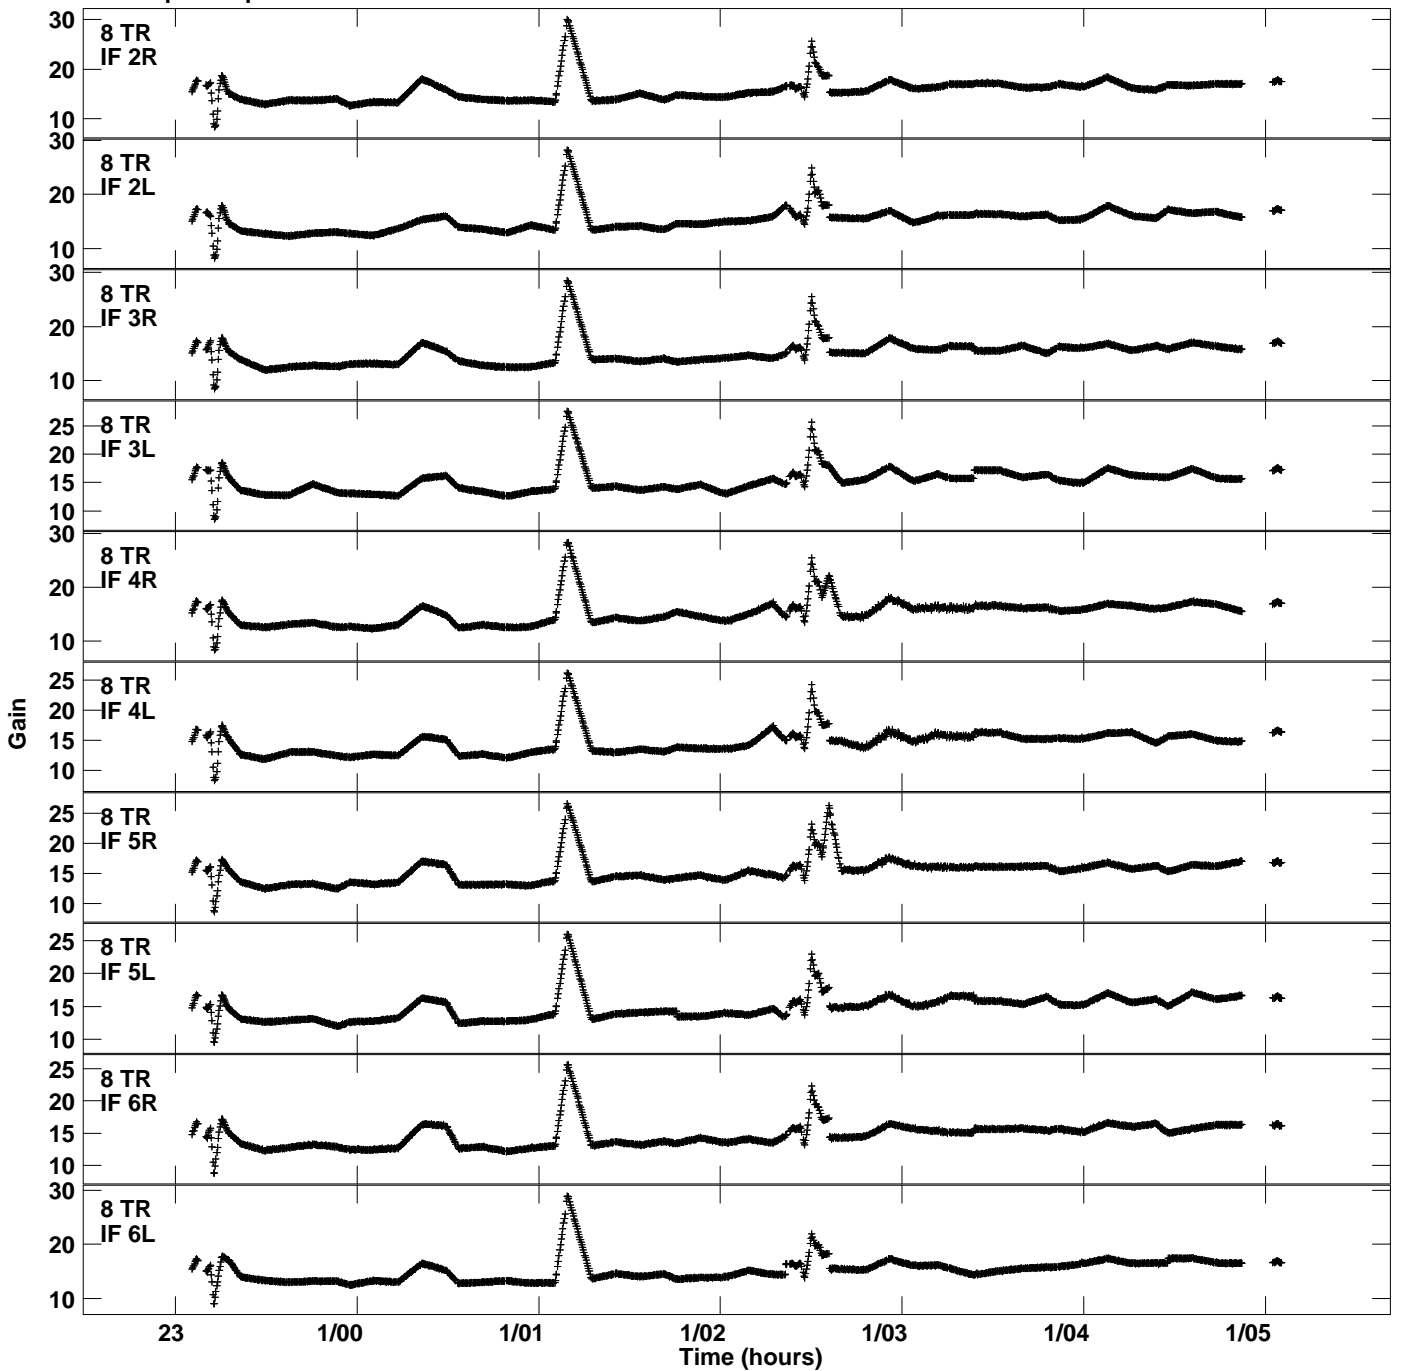

Plot file version 10 created 25-JAN-2022 16:07:46
Gain amp vs UTC time for EY039.TMP.1
CL 5 Rpol & Lpol IF 1 - 8