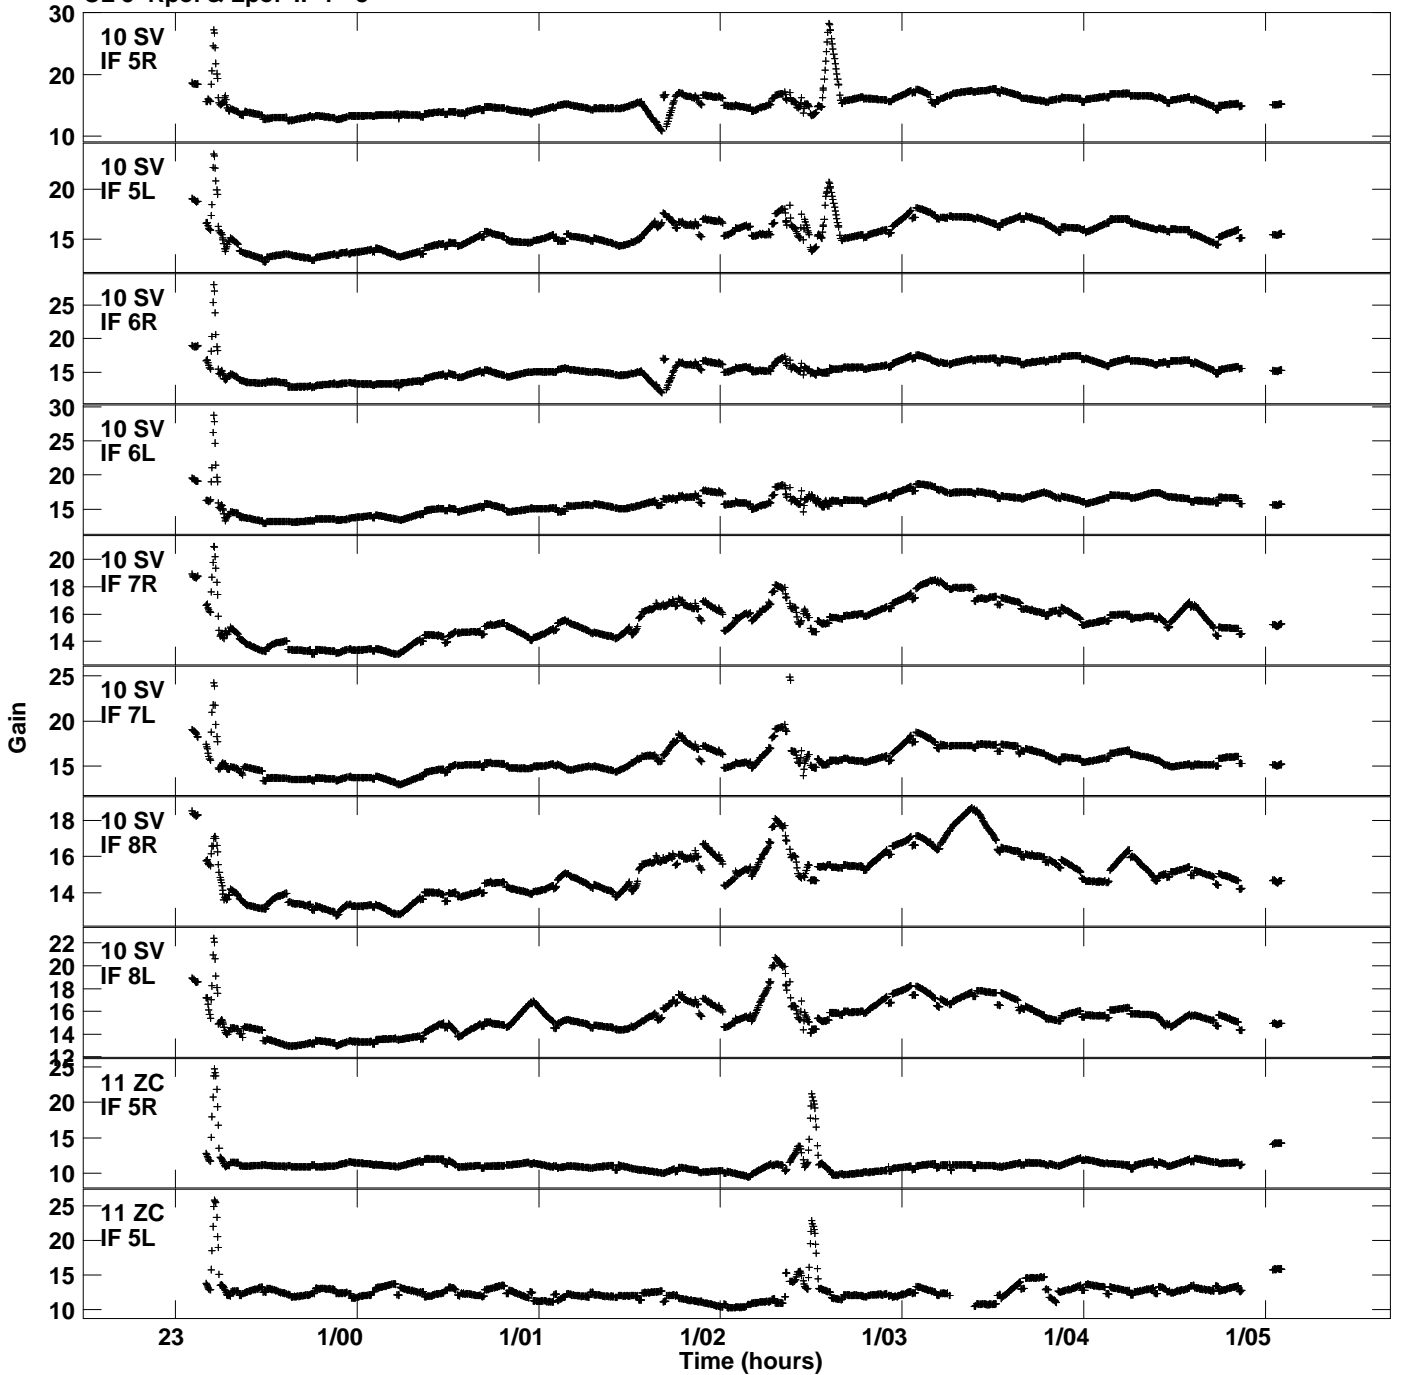

Plot file version 13 created 25-JAN-2022 16:07:46
Gain amp vs UTC time for EY039.TMP.1
CL 5 Rpol & Lpol IF 1 - 8