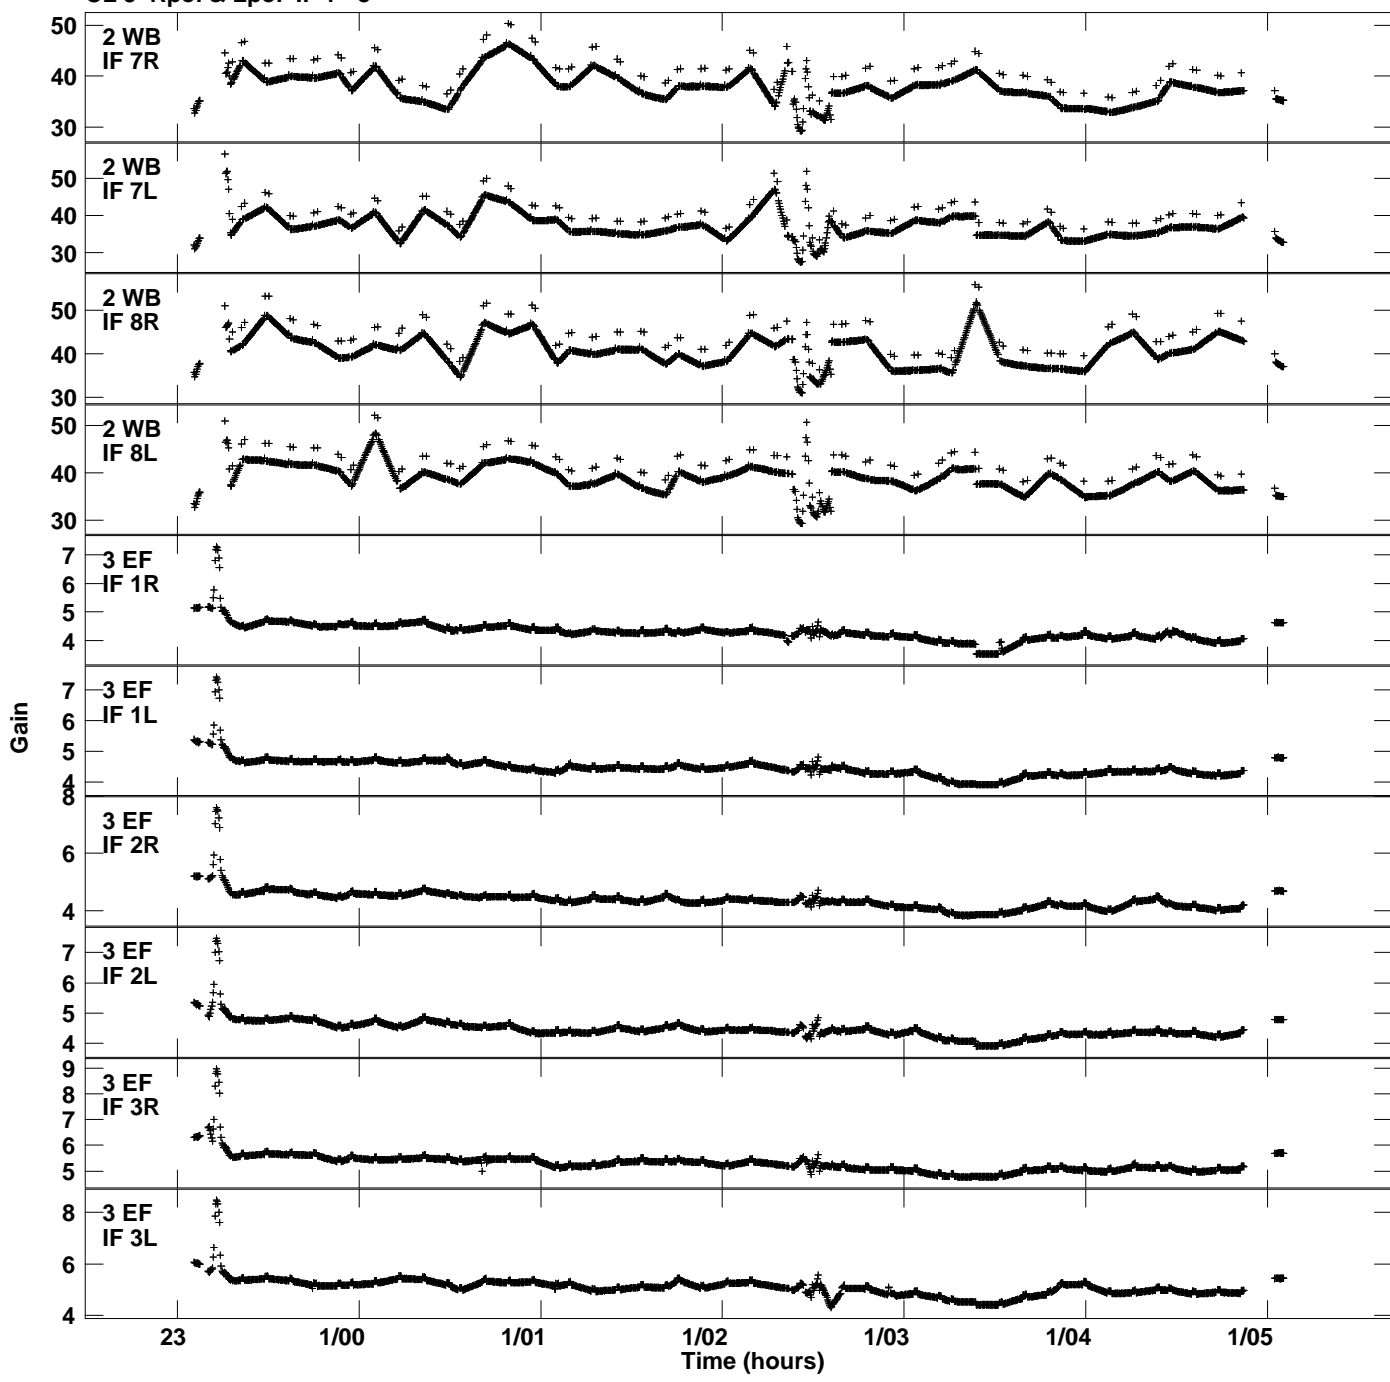

Plot file version 3 created 25-JAN-2022 16:07:46
Gain amp vs UTC time for EY039.TMP.1
CL 5 Rpol & Lpol IF 1 - 8