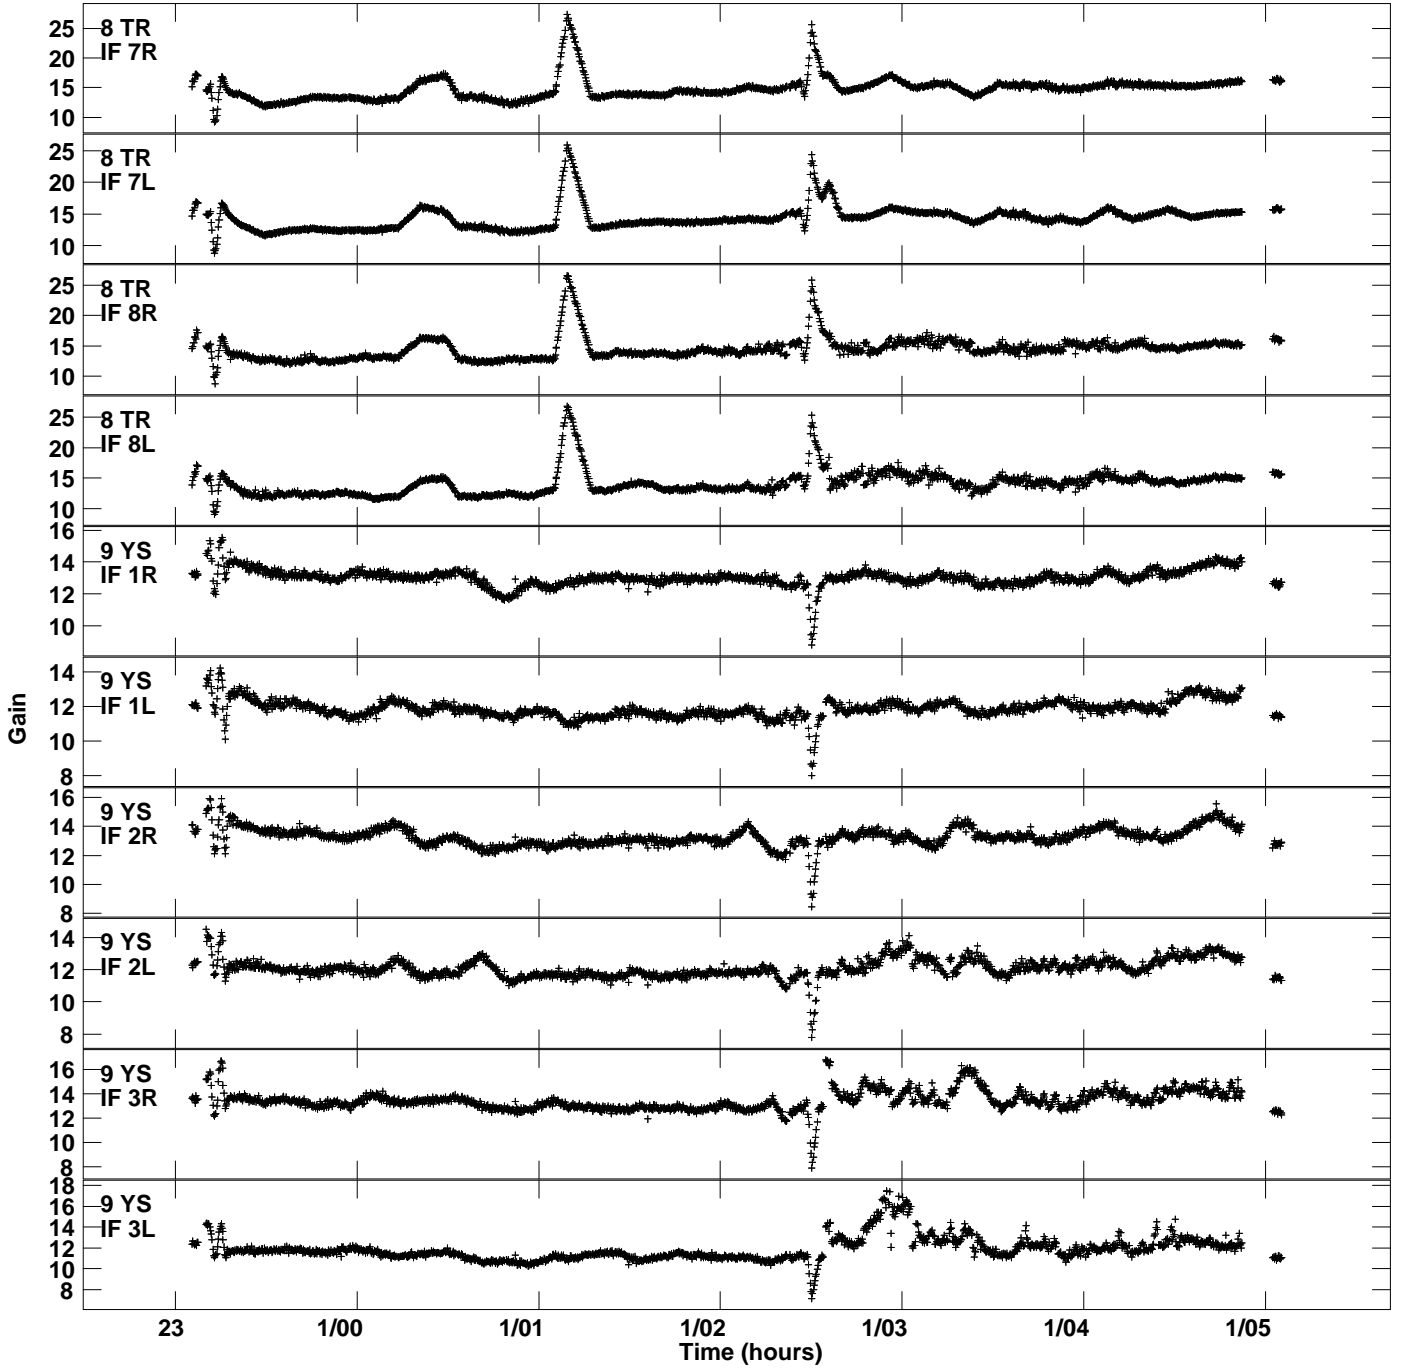

Plot file version 11 created 25-JAN-2022 16:07:46
Gain amp vs UTC time for EY039.TMP.1
CL 5 Rpol & Lpol IF 1 - 8