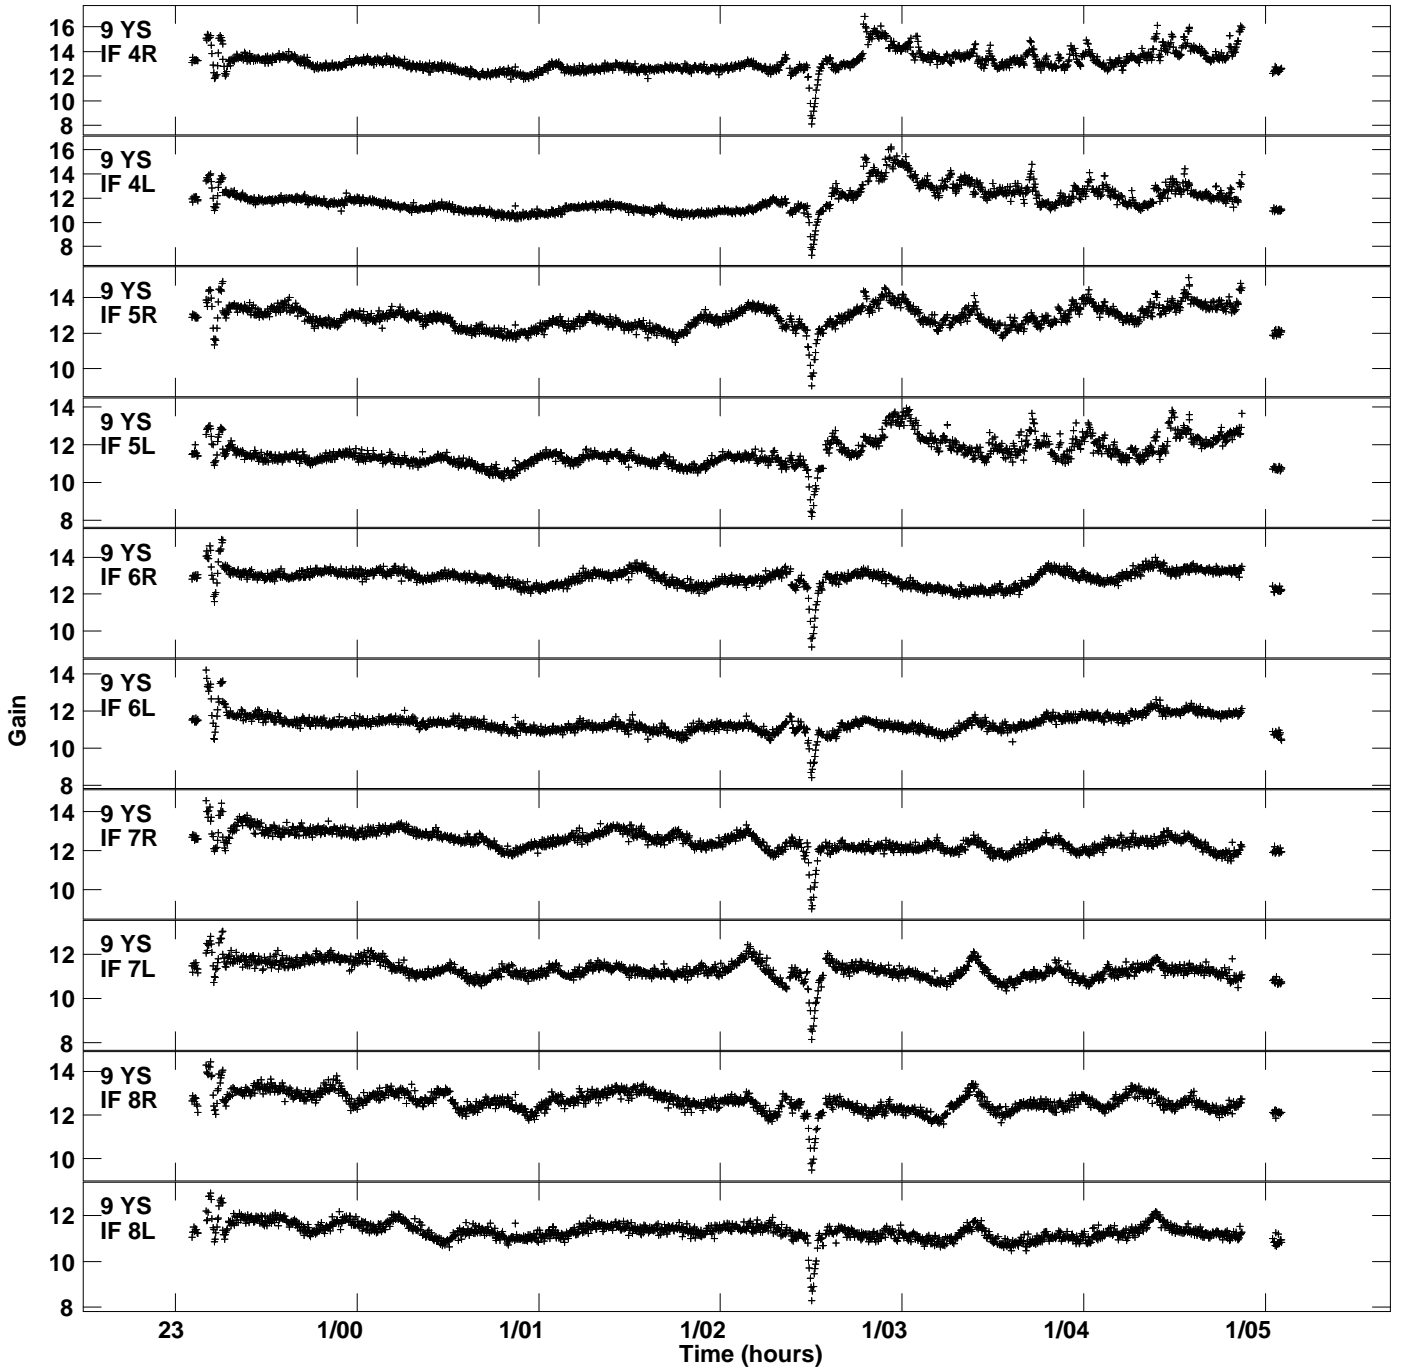

Plot file version 12 created 25-JAN-2022 16:07:46
Gain amp vs UTC time for EY039.TMP.1
CL 5 Rpol & Lpol IF 1 - 8