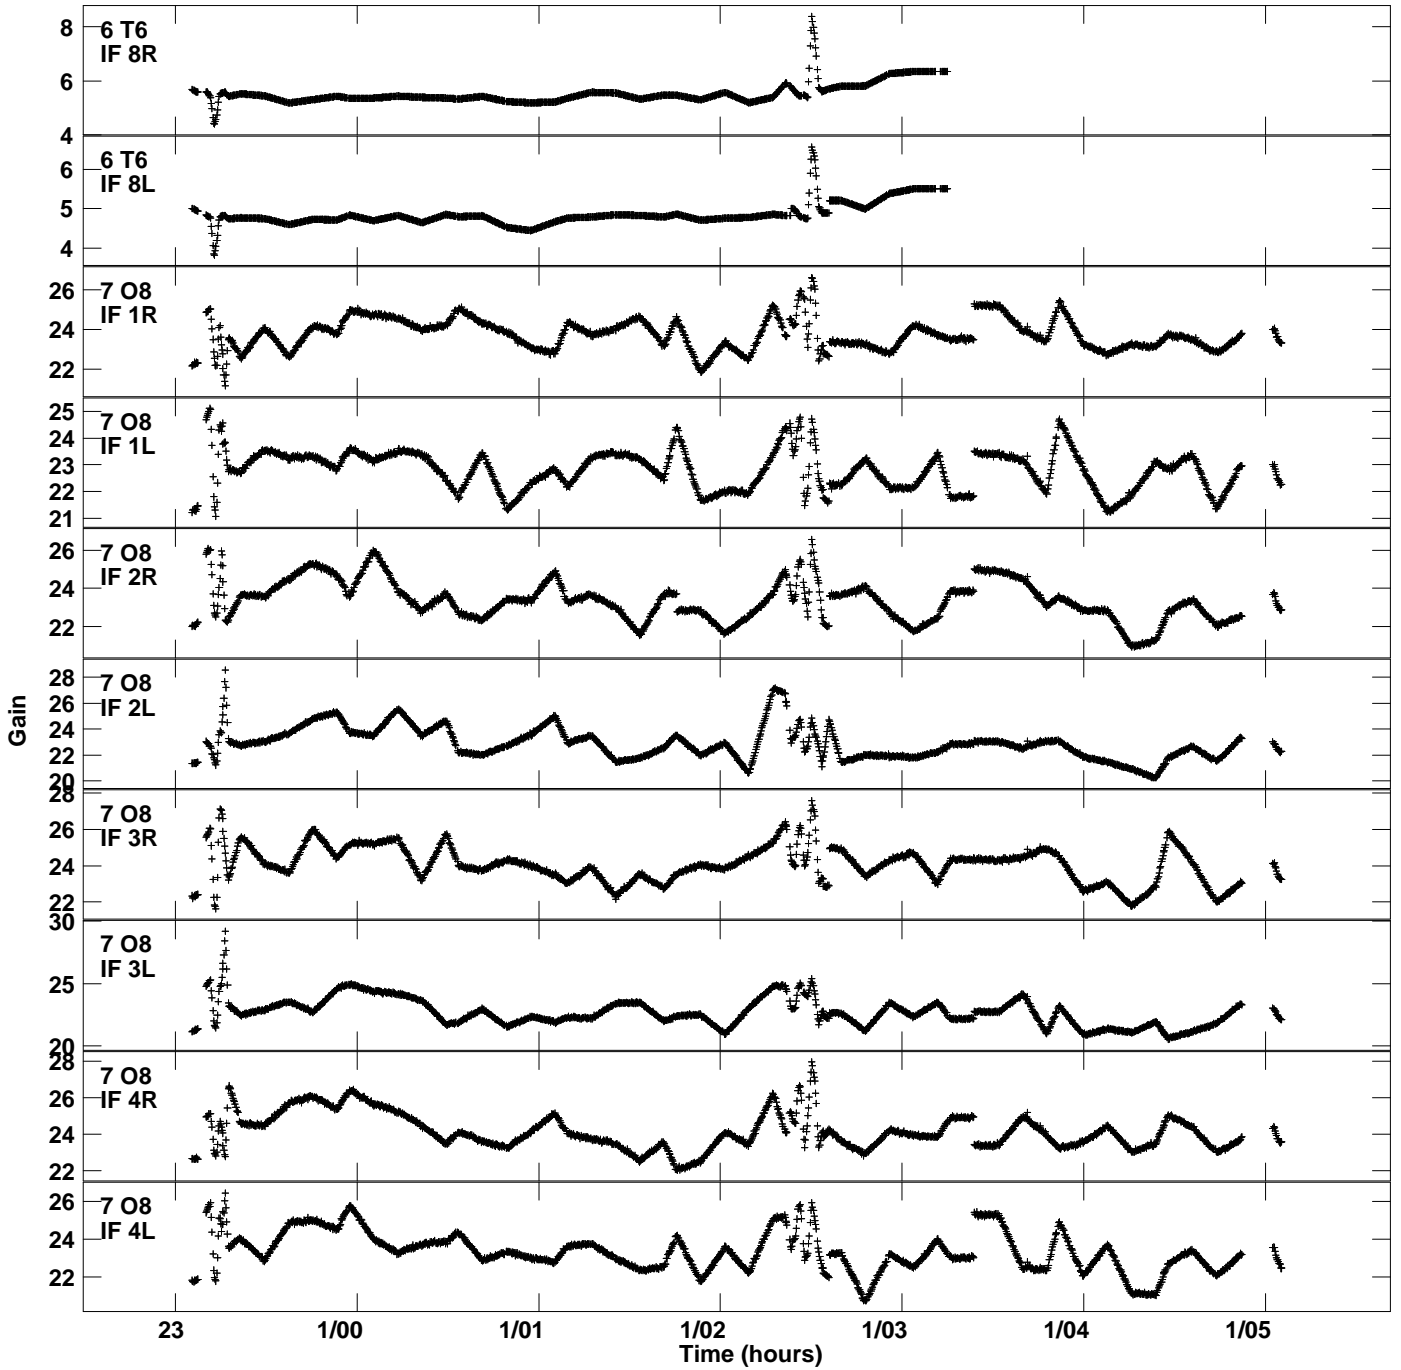

Plot file version 8 created 25-JAN-2022 16:07:46
Gain amp vs UTC time for EY039.TMP.1
CL 5 Rpol & Lpol IF 1 - 8