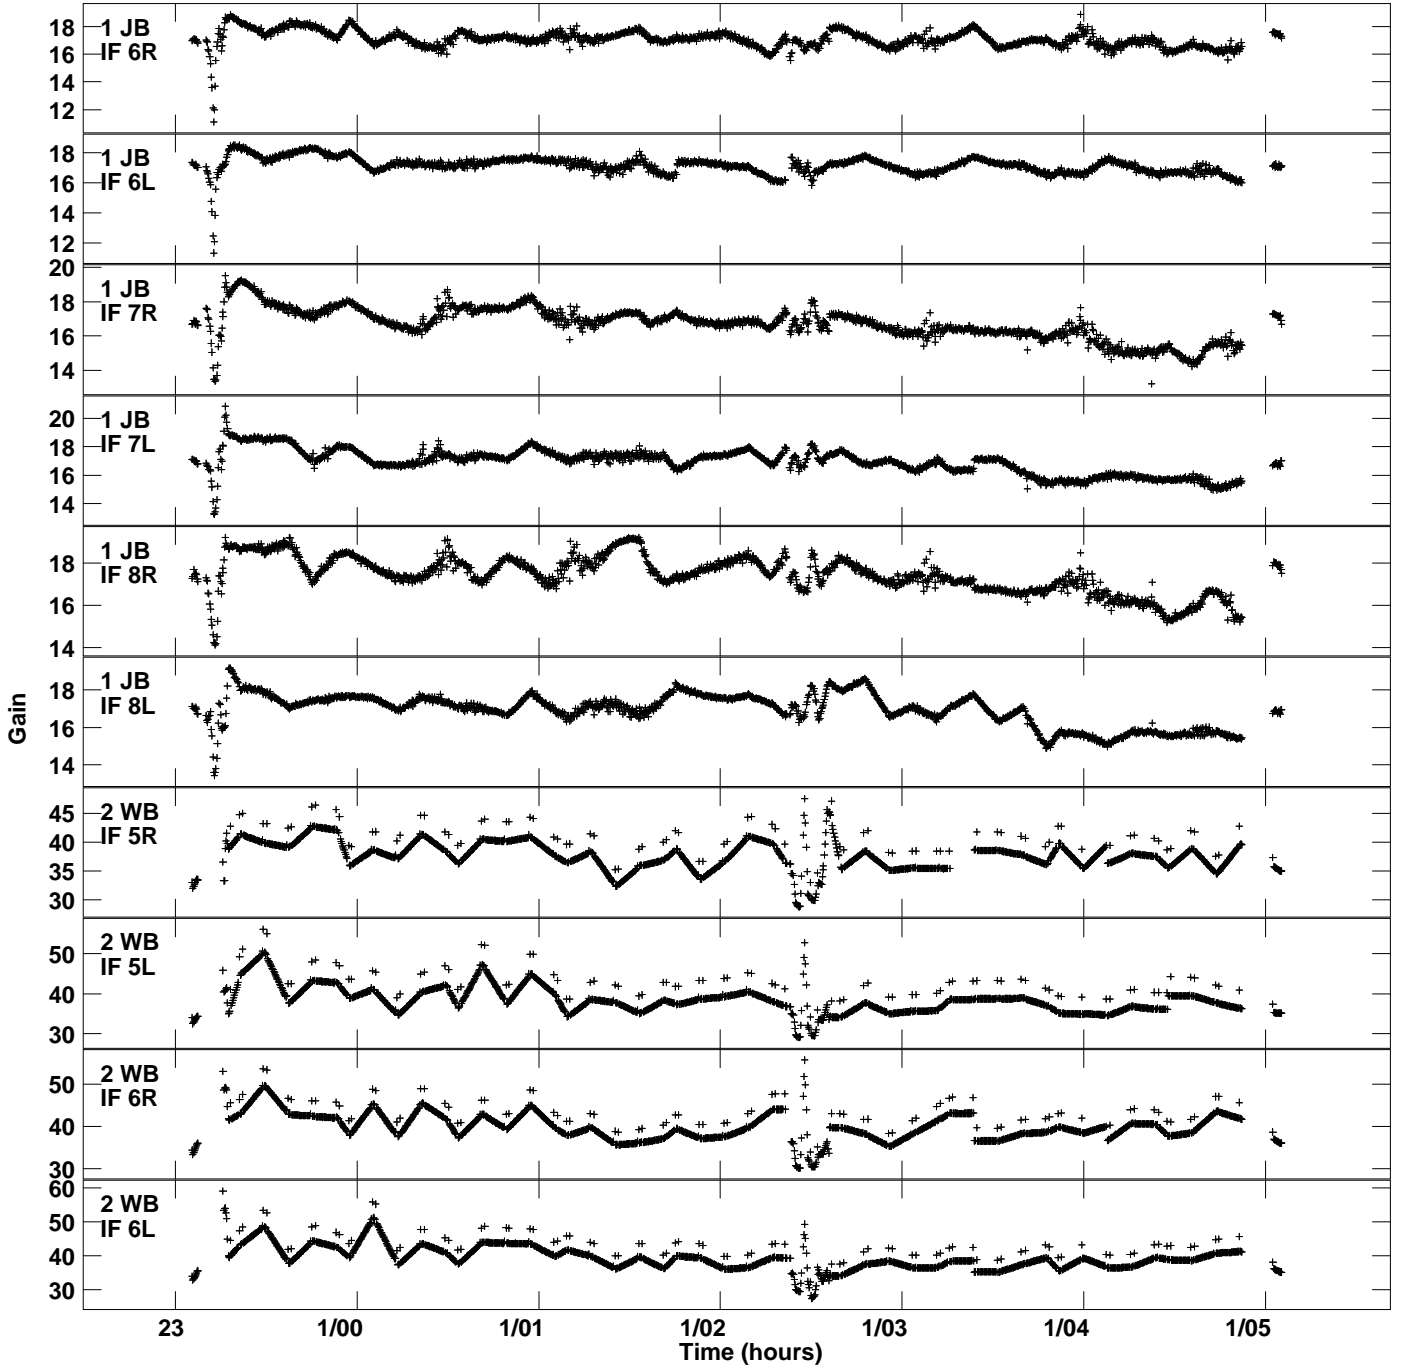

Plot file version 1 created 25-JAN-2022 16:07:46
Gain amp vs UTC time for EY039.TMP.1
CL 5 Rpol & Lpol IF 1 - 8

Plot file version 2 created 25-JAN-2022 16:07:46
Gain amp vs UTC time for EY039.TMP.1
CL 5 Rpol & Lpol IF 1 - 8