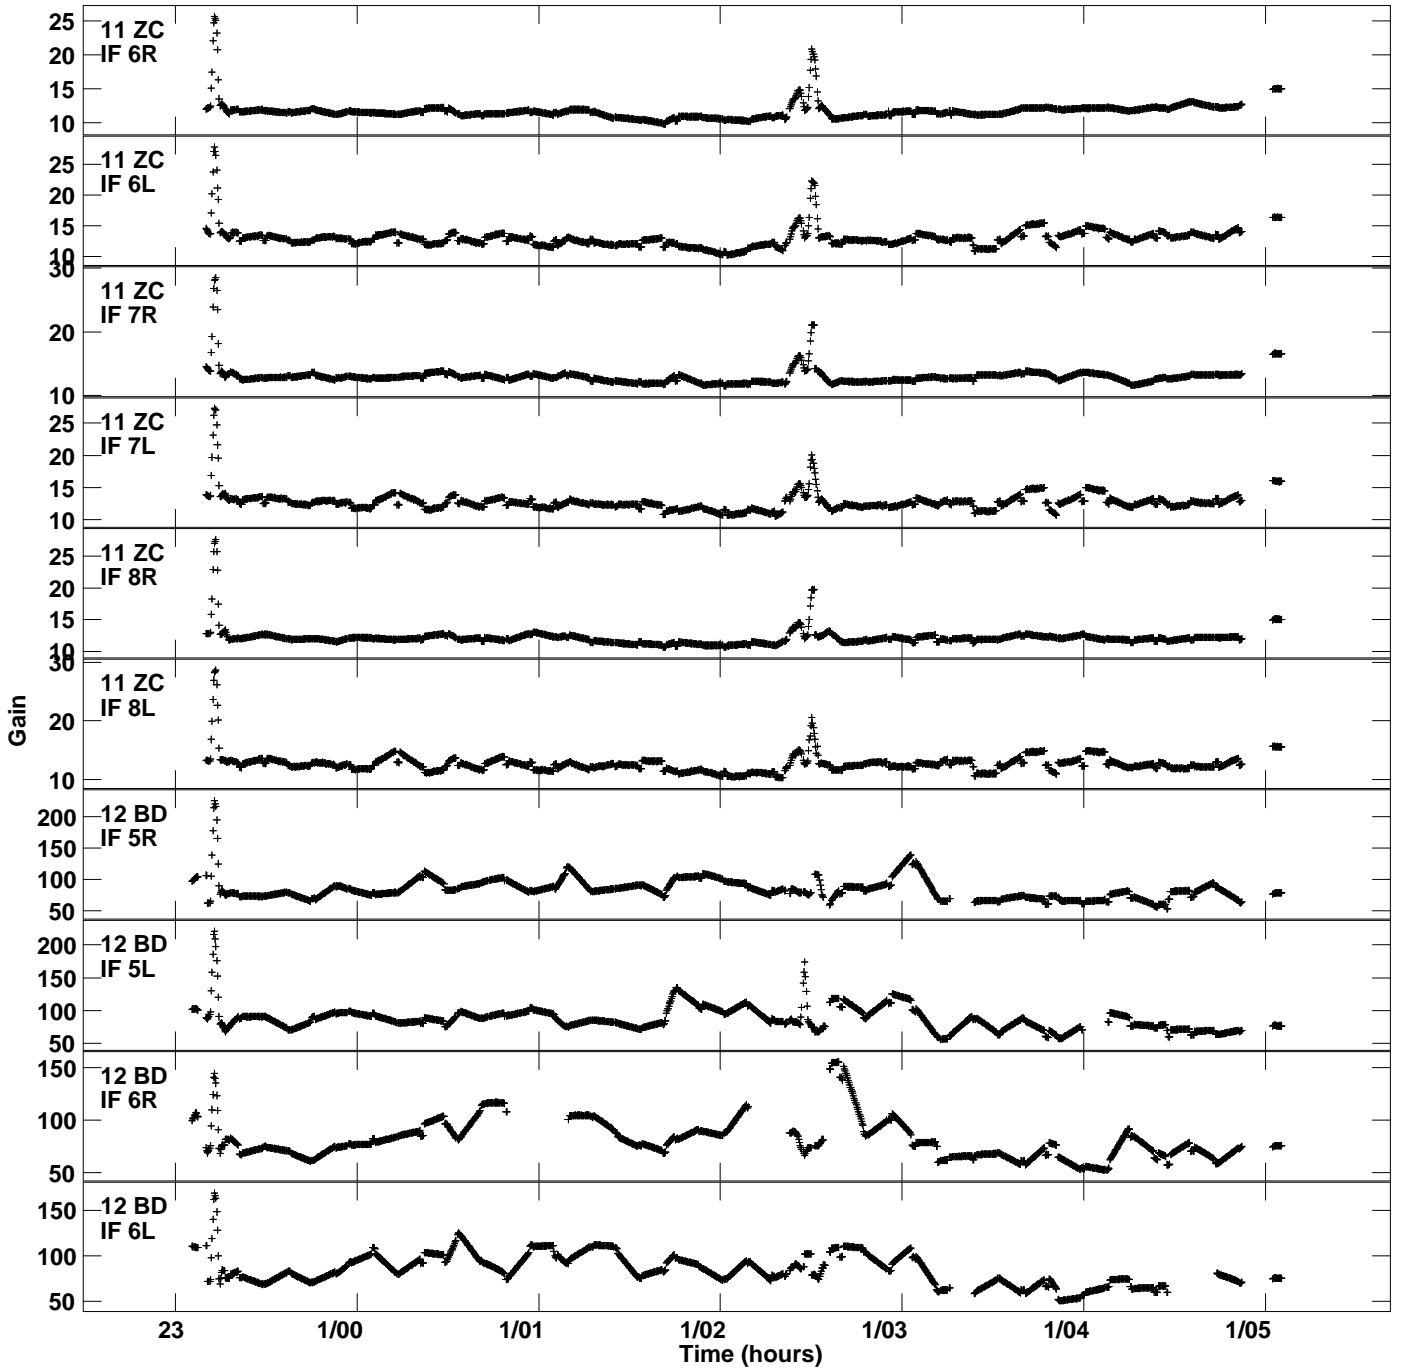

Plot file version 14 created 25-JAN-2022 16:07:46
Gain amp vs UTC time for EY039.TMP.1
CL 5 Rpol & Lpol IF 1 - 8