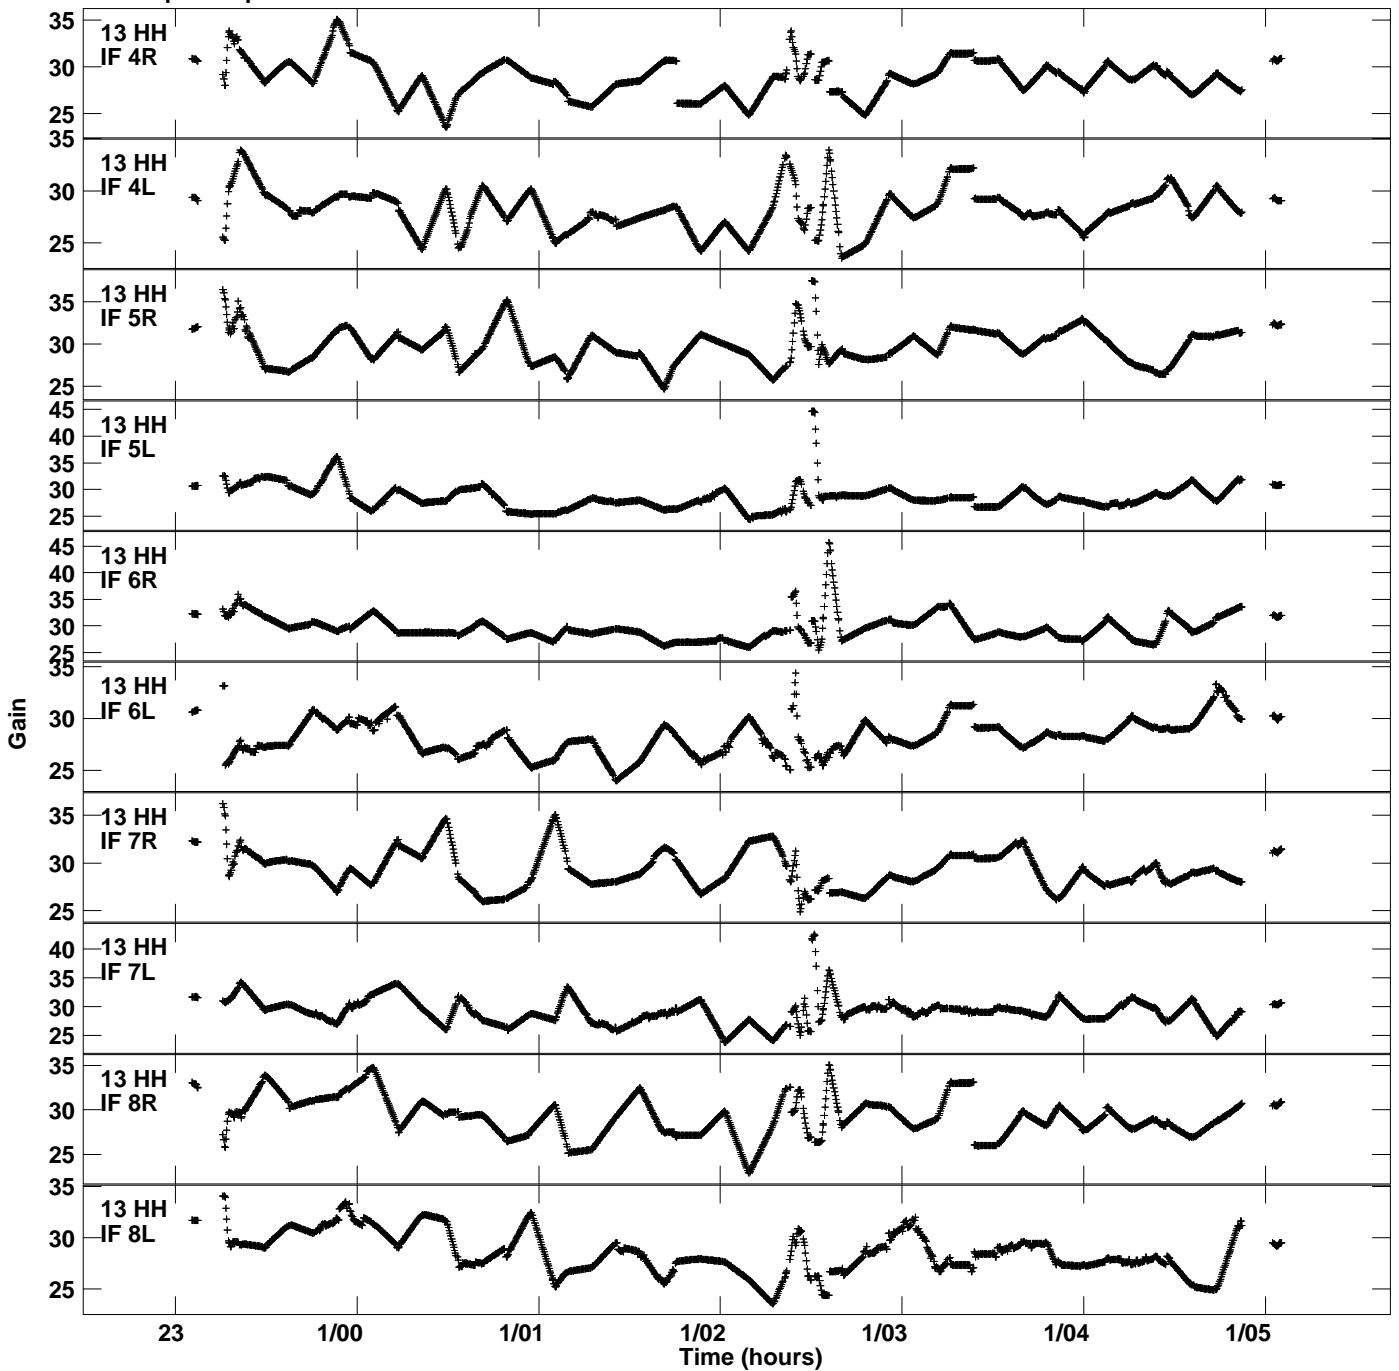

Plot file version 16 created 25-JAN-2022 16:07:47
Gain amp vs UTC time for EY039.TMP.1
CL 5 Rpol & Lpol IF 1 - 8