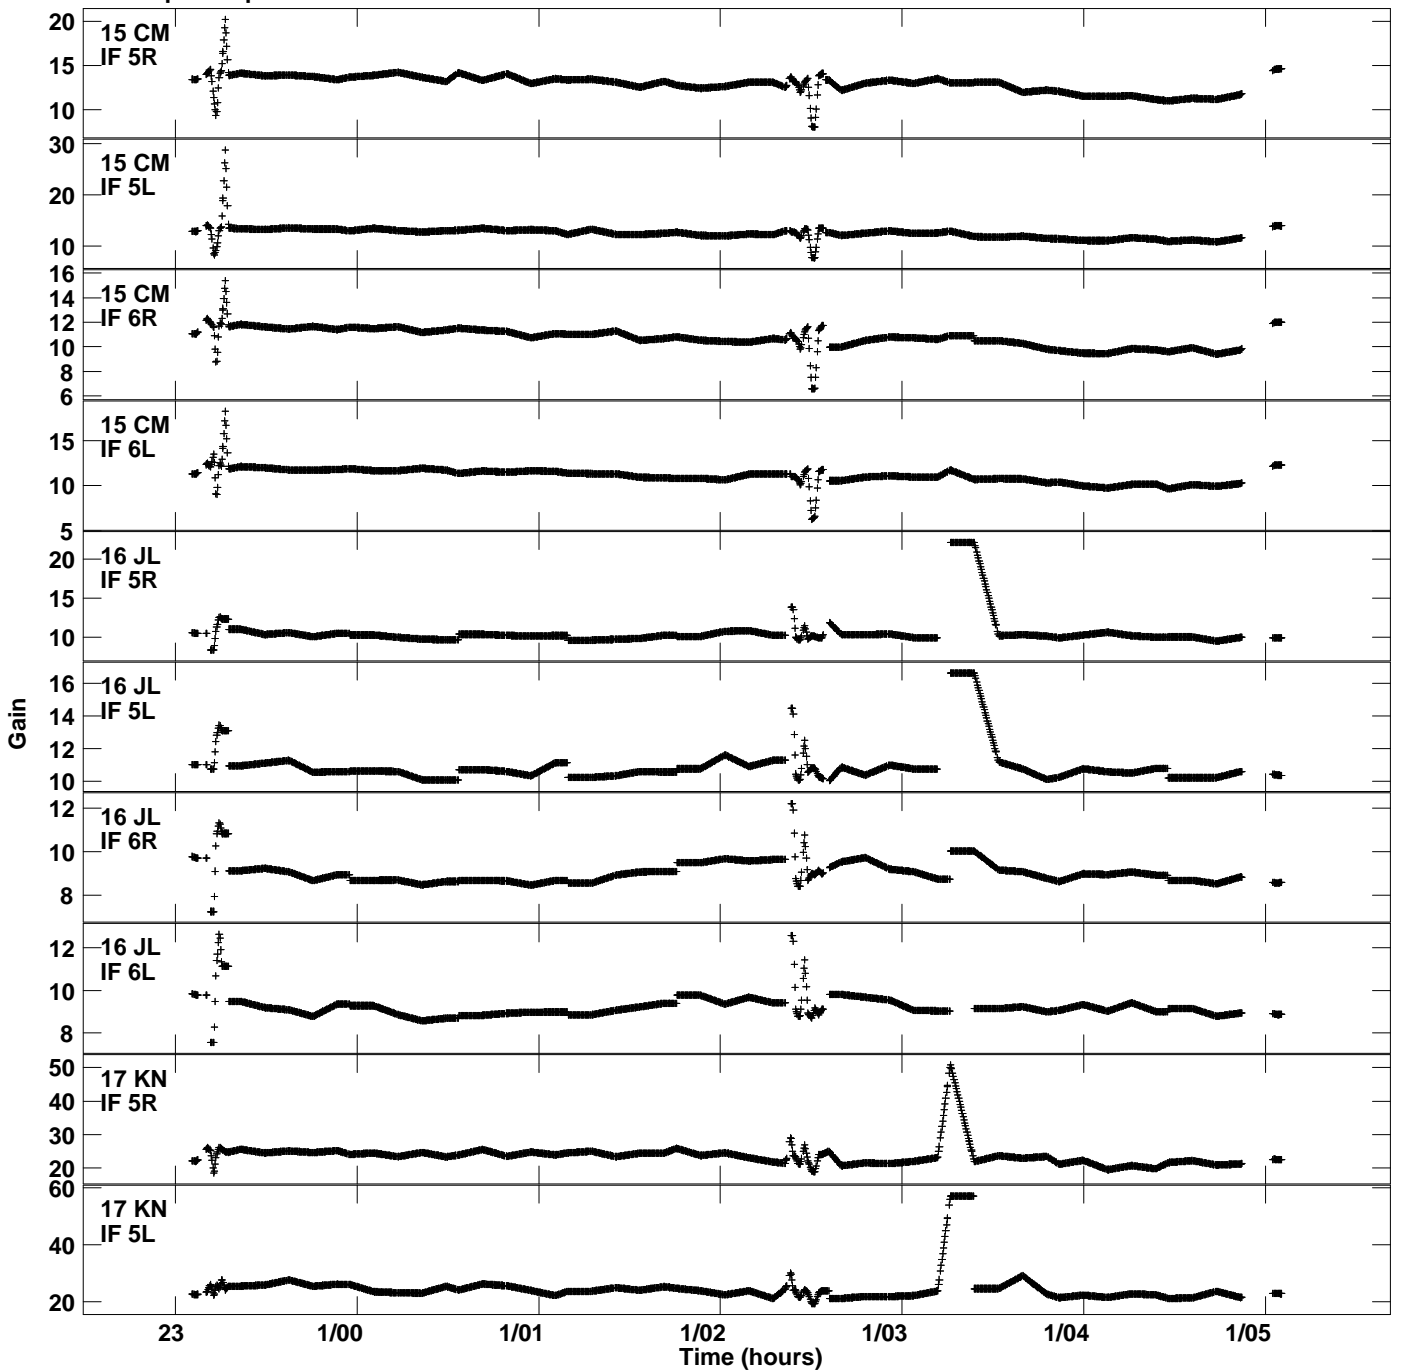

Plot file version 17 created 25-JAN-2022 16:07:47
Gain amp vs UTC time for EY039.TMP.1
CL 5 Rpol & Lpol IF 1 - 8