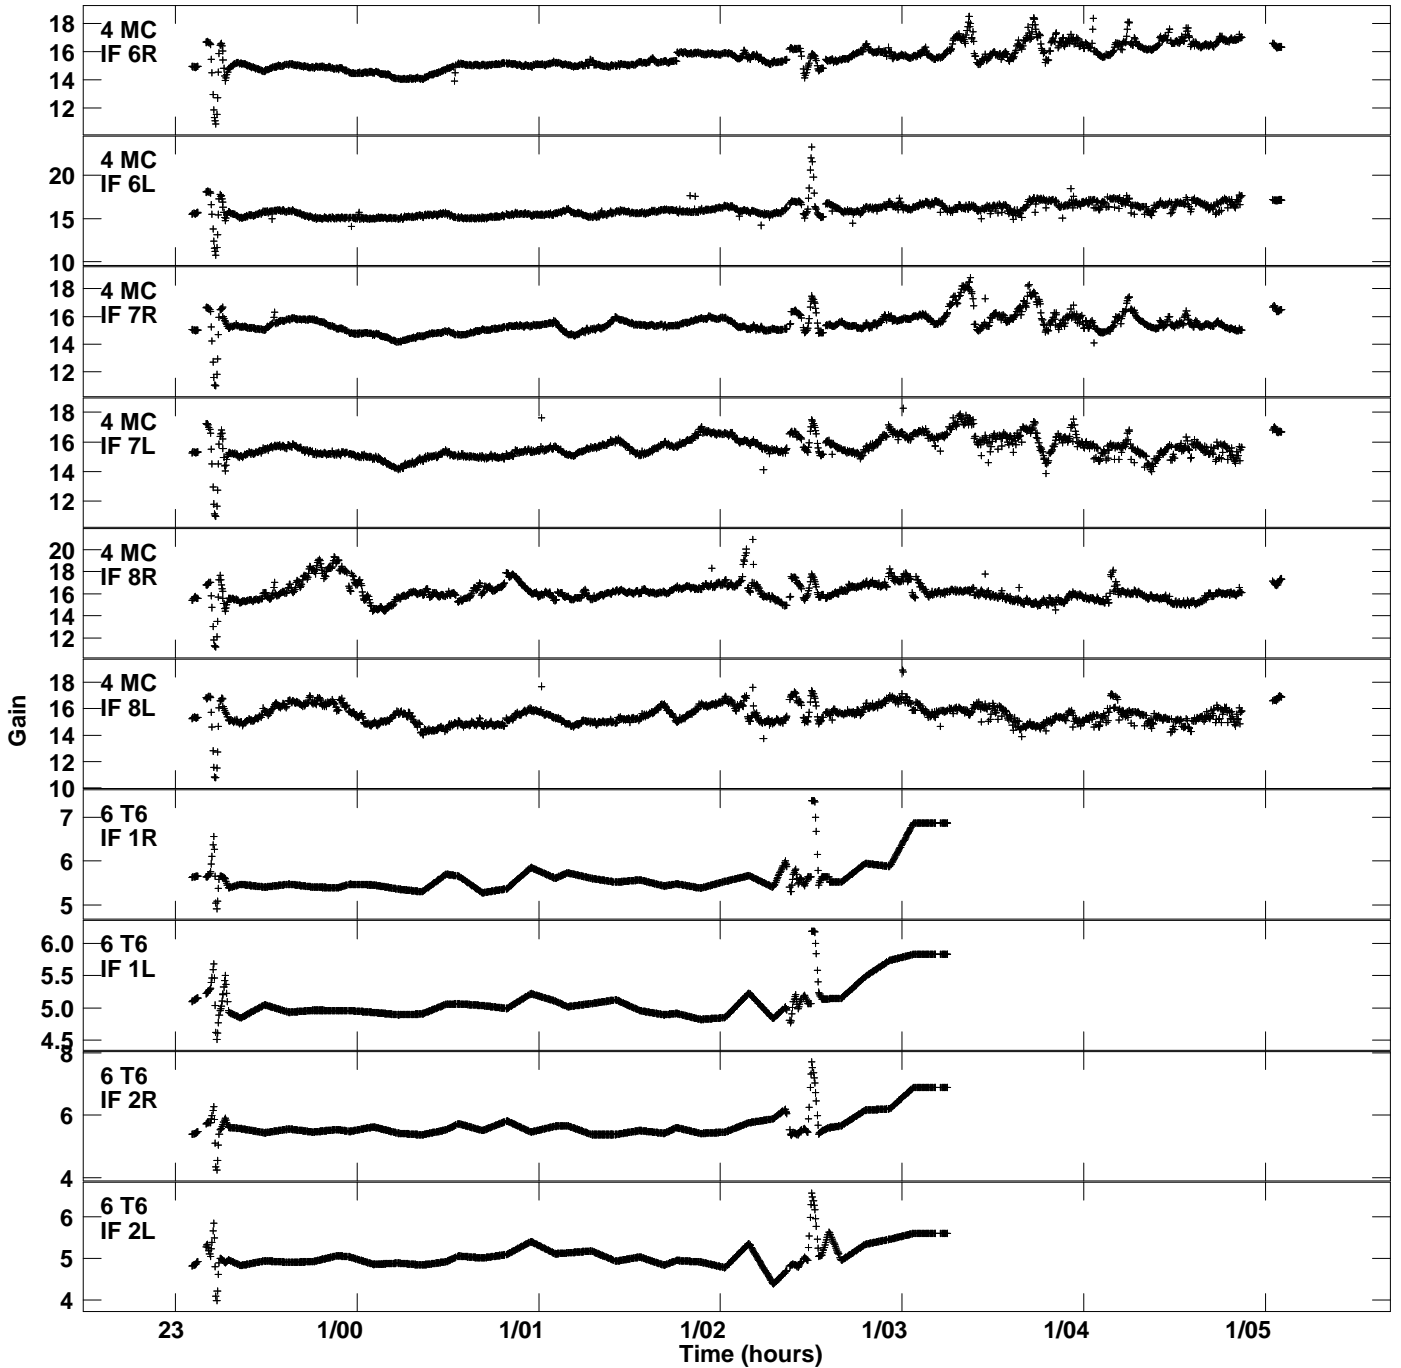

Plot file version 6 created 25-JAN-2022 16:07:46
Gain amp vs UTC time for EY039.TMP.1
CL 5 Rpol & Lpol IF 1 - 8