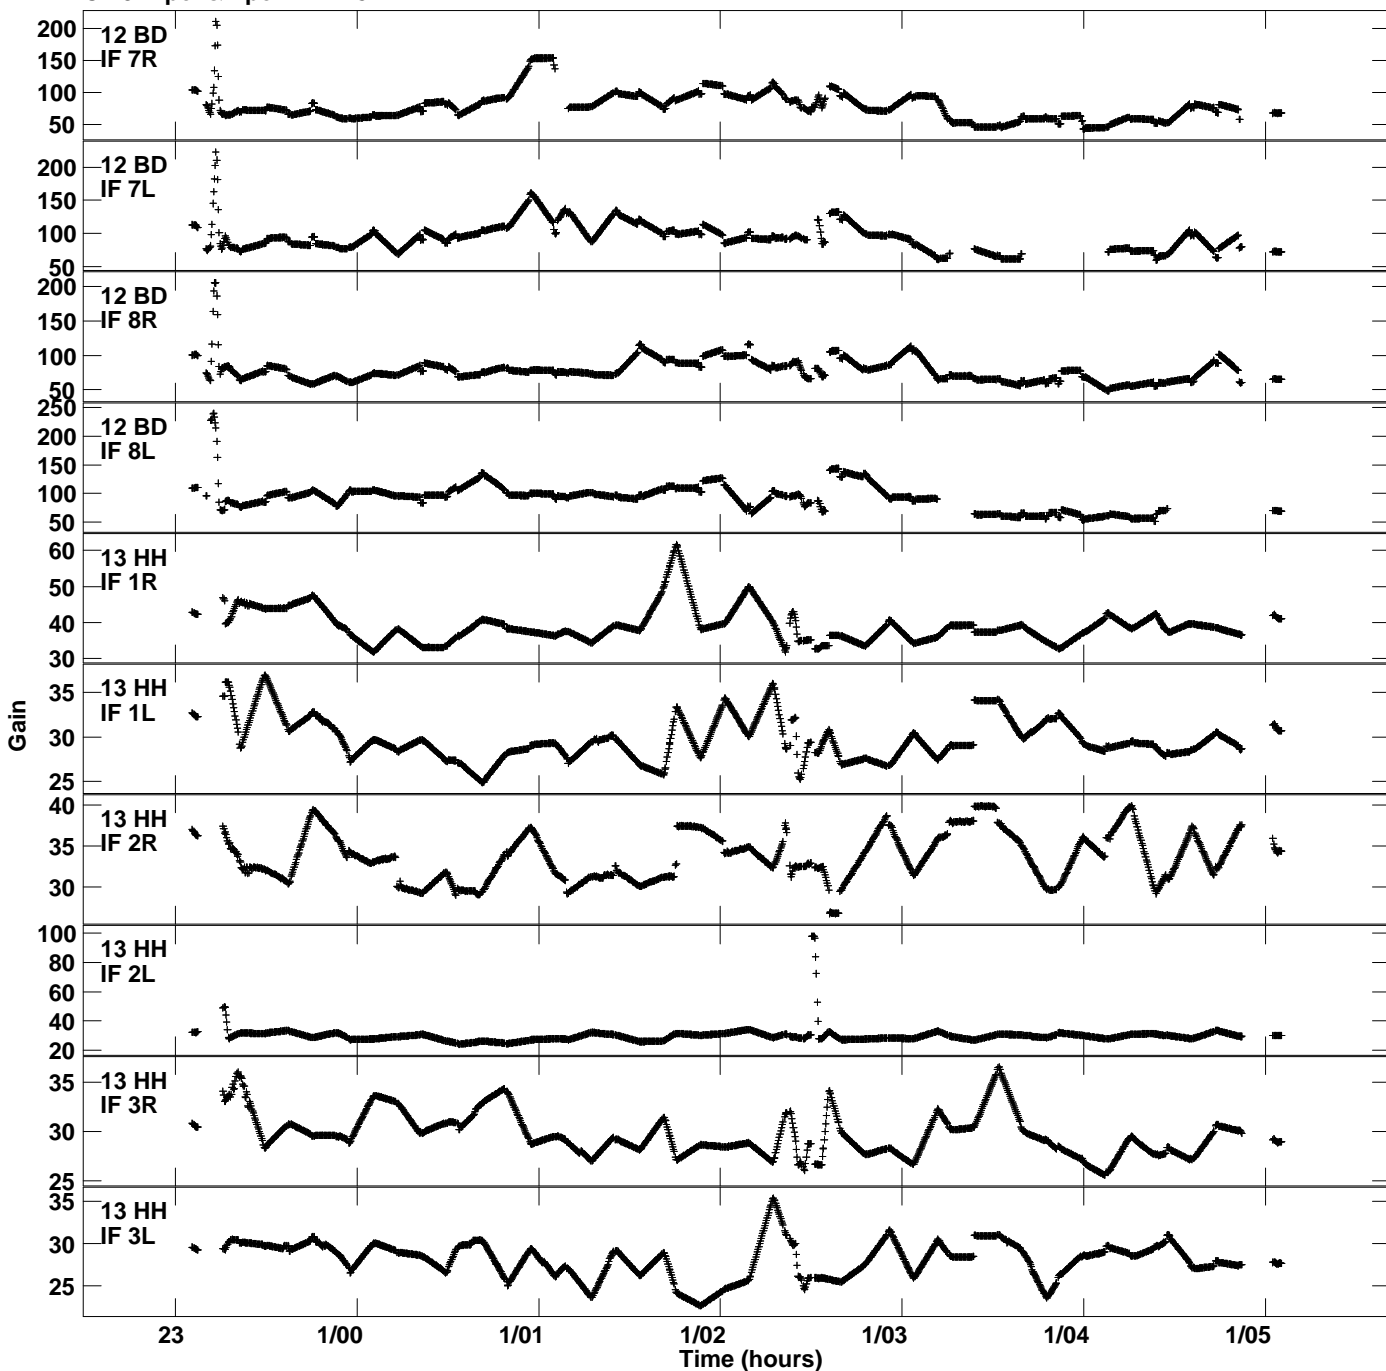

Plot file version 15 created 25-JAN-2022 16:07:46
Gain amp vs UTC time for EY039.TMP.1
CL 5 Rpol & Lpol IF 1 - 8