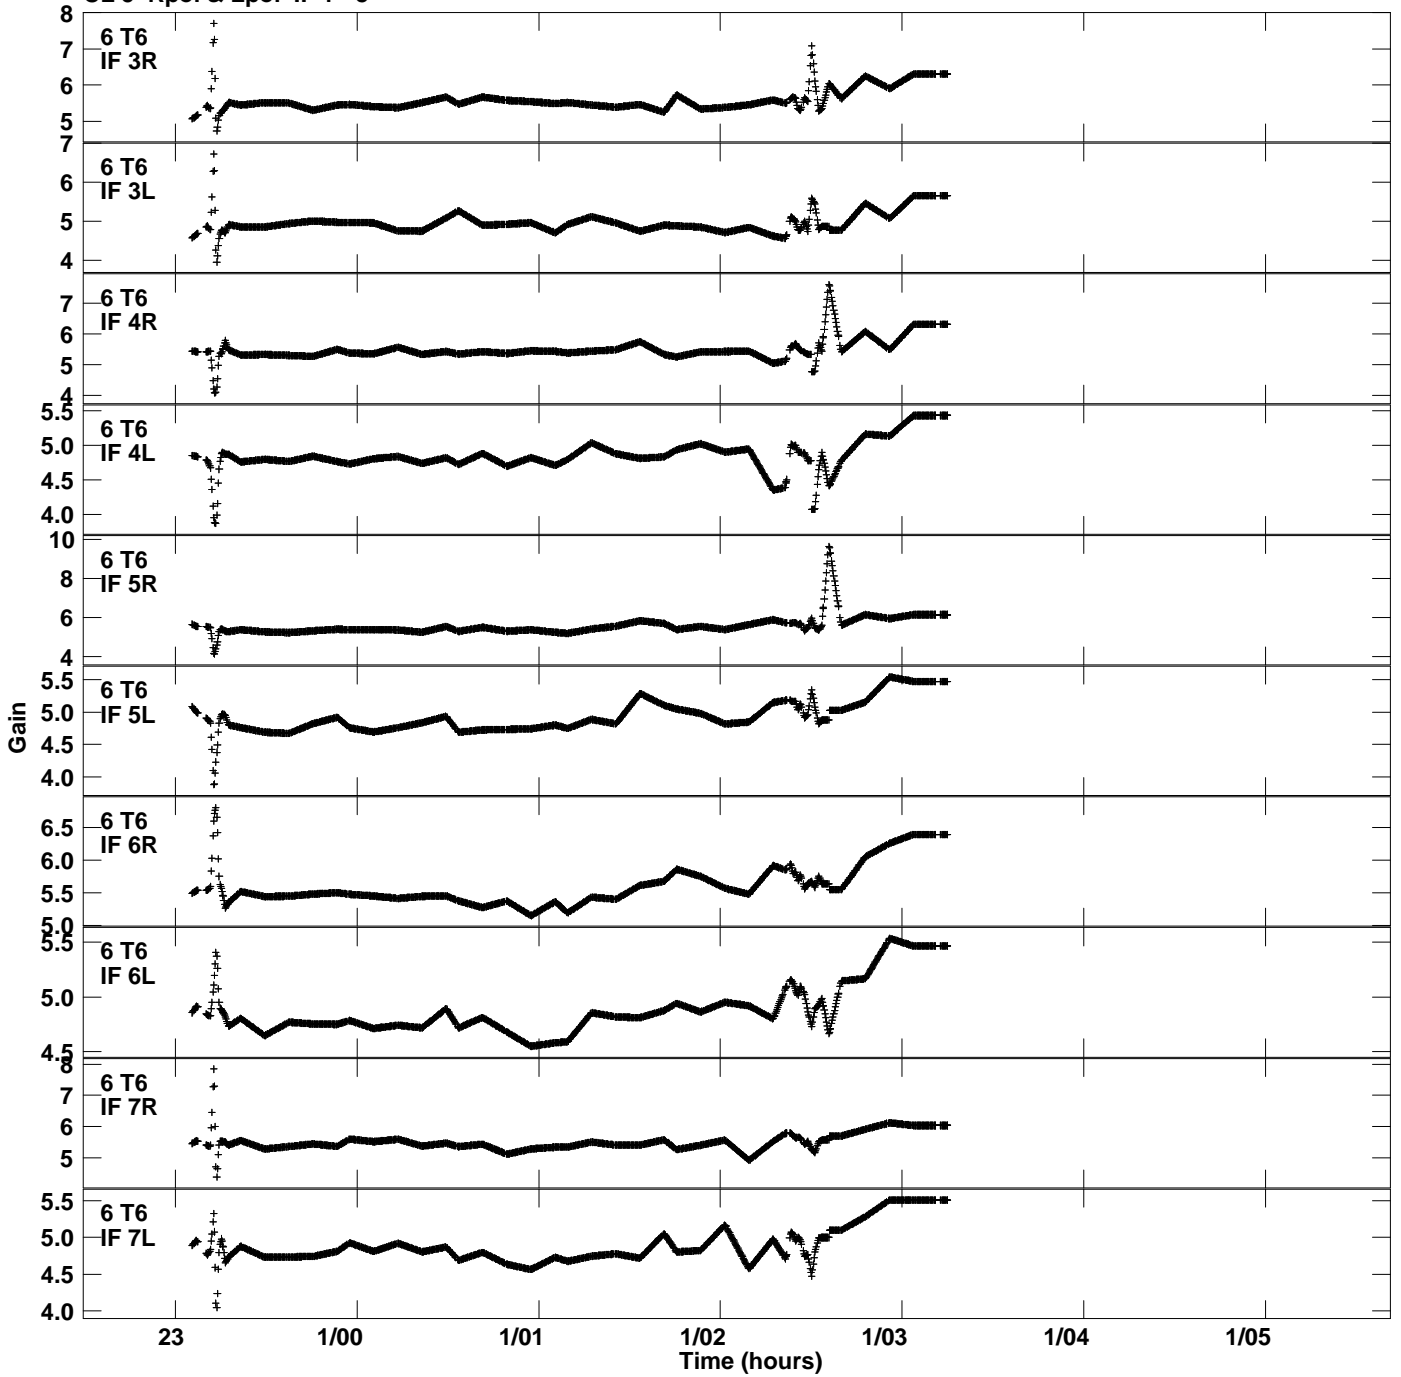

Plot file version 7 created 25-JAN-2022 16:07:46
Gain amp vs UTC time for EY039.TMP.1
CL 5 Rpol & Lpol IF 1 - 8