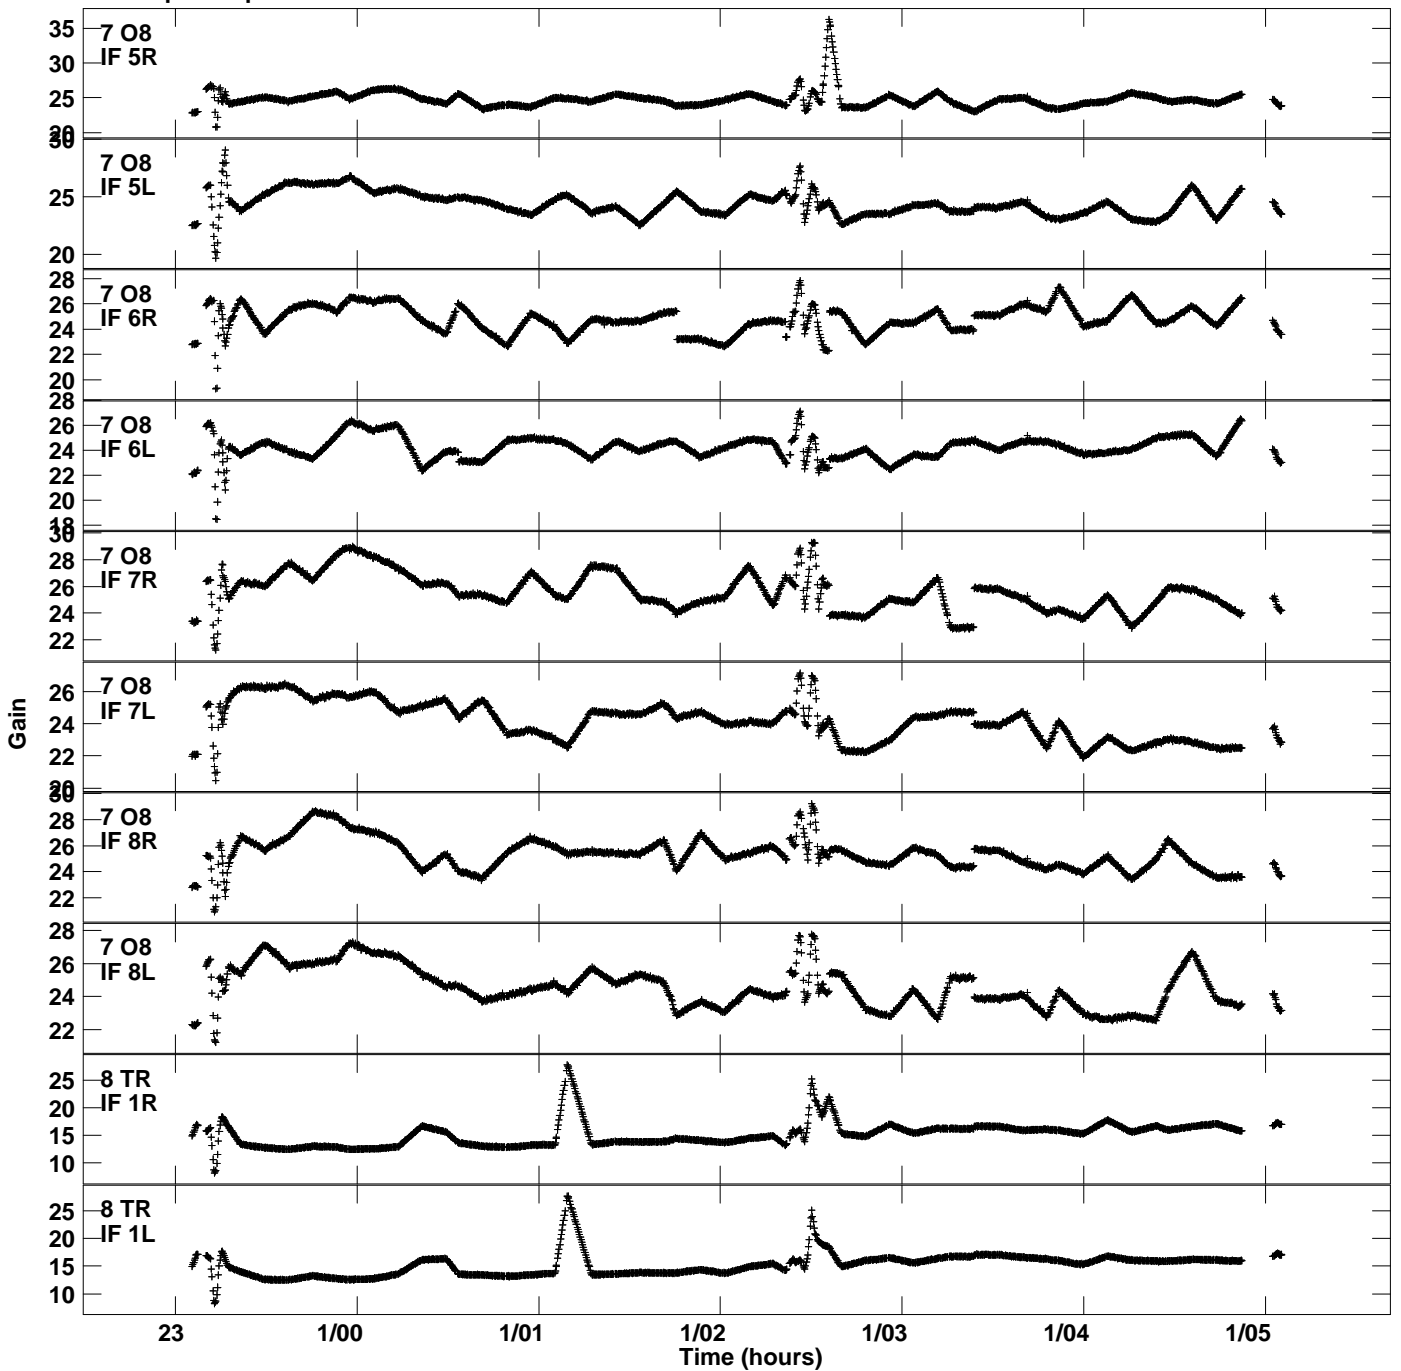

Plot file version 9 created 25-JAN-2022 16:07:46
Gain amp vs UTC time for EY039.TMP.1
CL 5 Rpol & Lpol IF 1 - 8