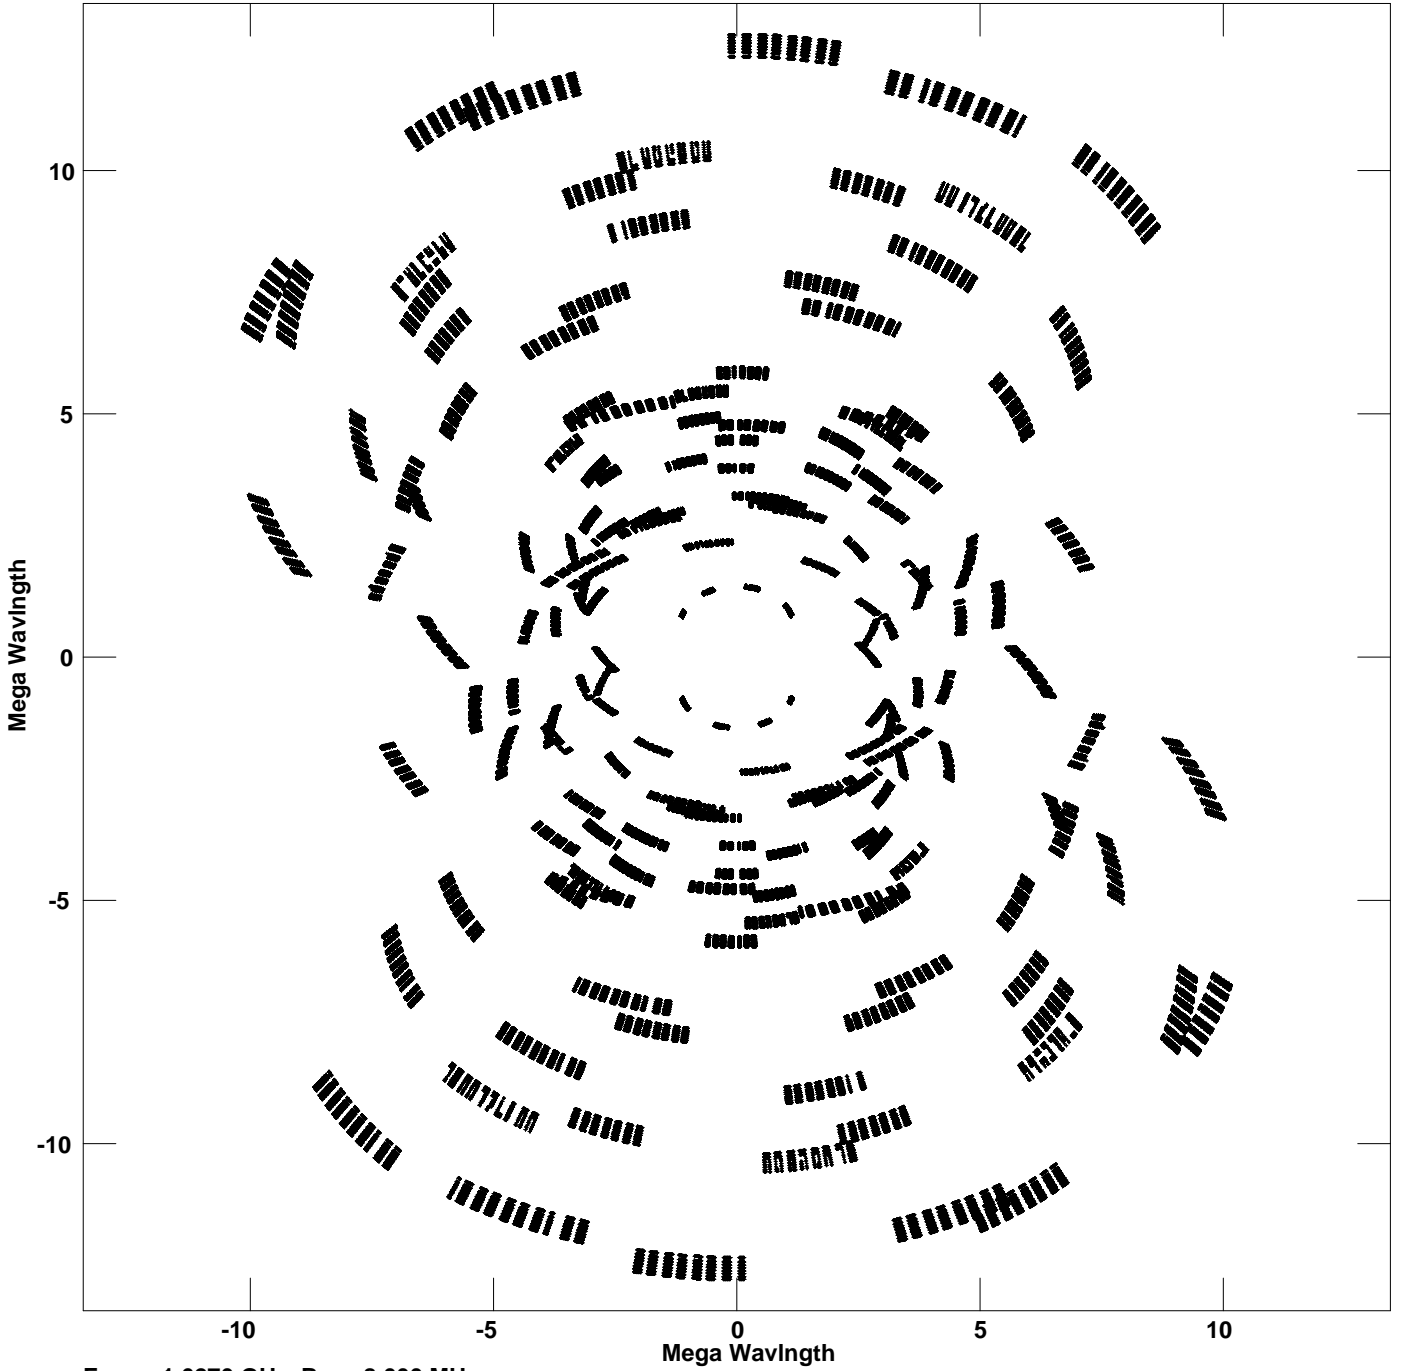

Plot file version 1 created 24-AUG-2007 16:12:19
V vs U for 487.MULTI.1 Source:487
Ants * - * Stokes I IF# 1 - 8 Chan# 1

Freq = 1.6270 GHz, Bw = 8.000 MHz