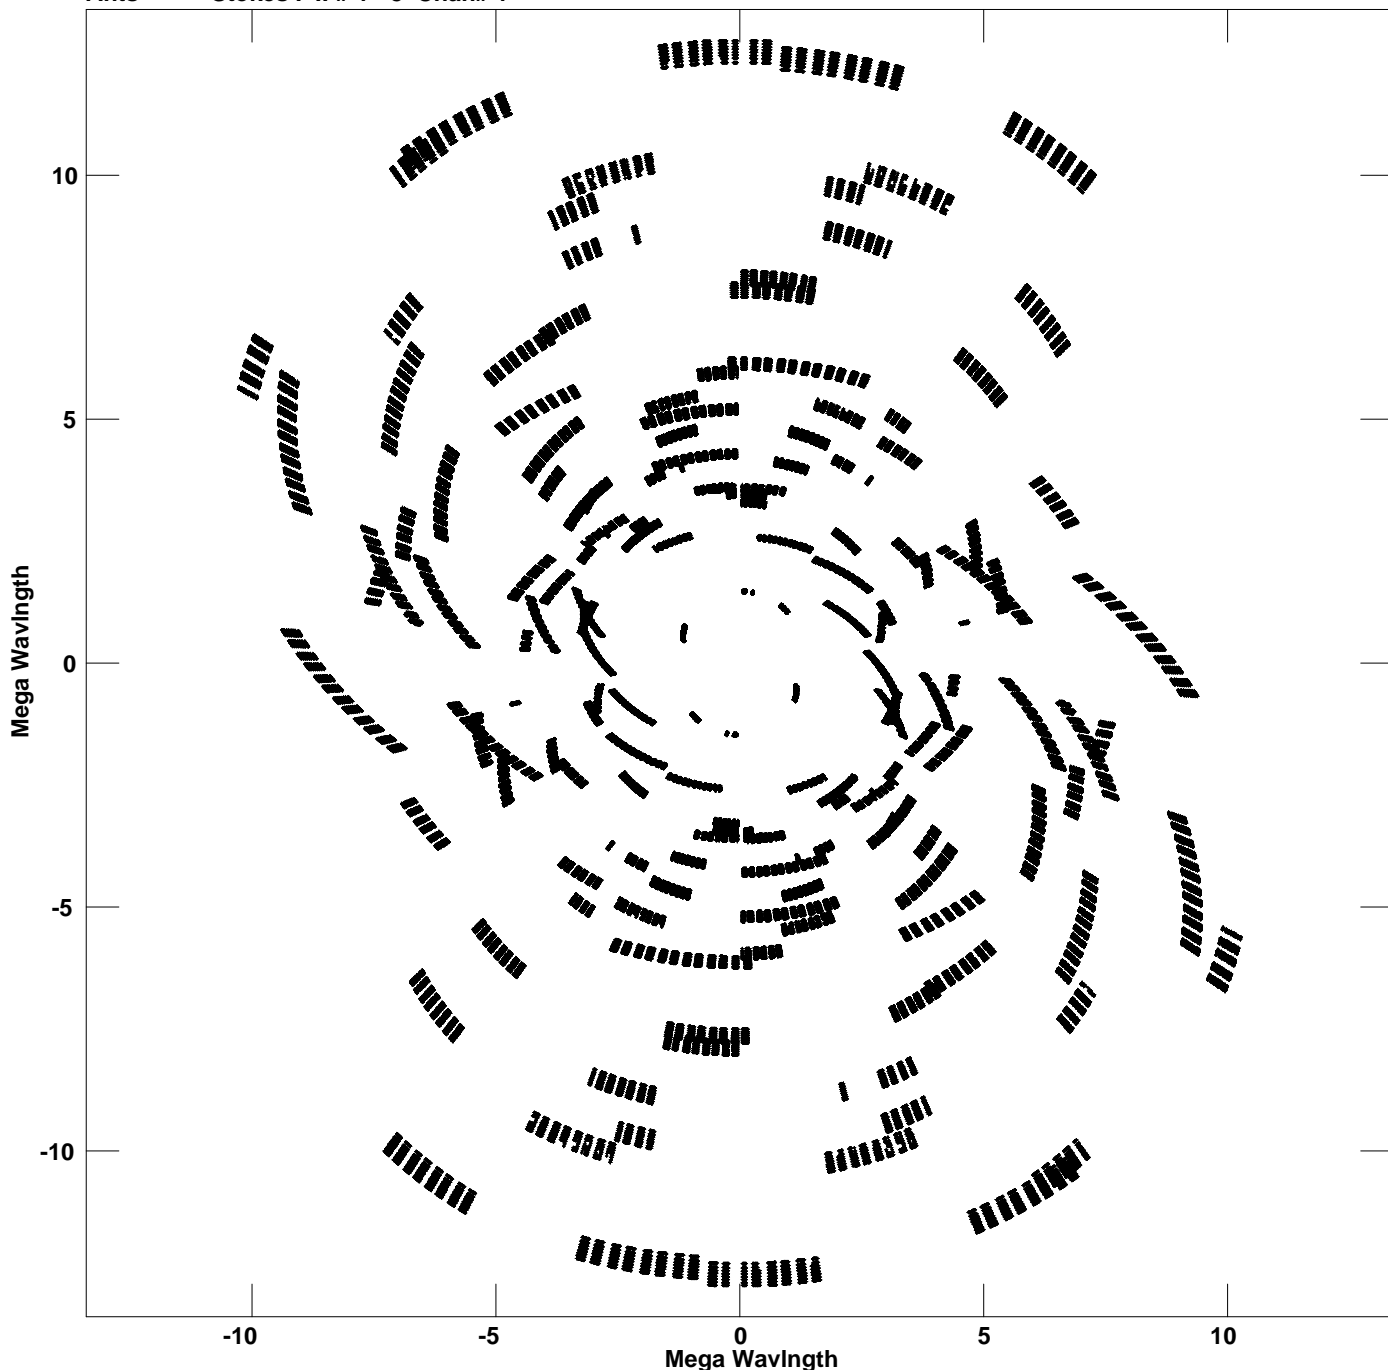

Plot file version 1 created 24-AUG-2007 16:09:39  
V vs U for 947.MULTI.1 Source:947  
Ants \* - \* Stokes I IF# 1 - 8 Chan# 1

Freq = 1.6270 GHz, Bw = 8.000 MHz