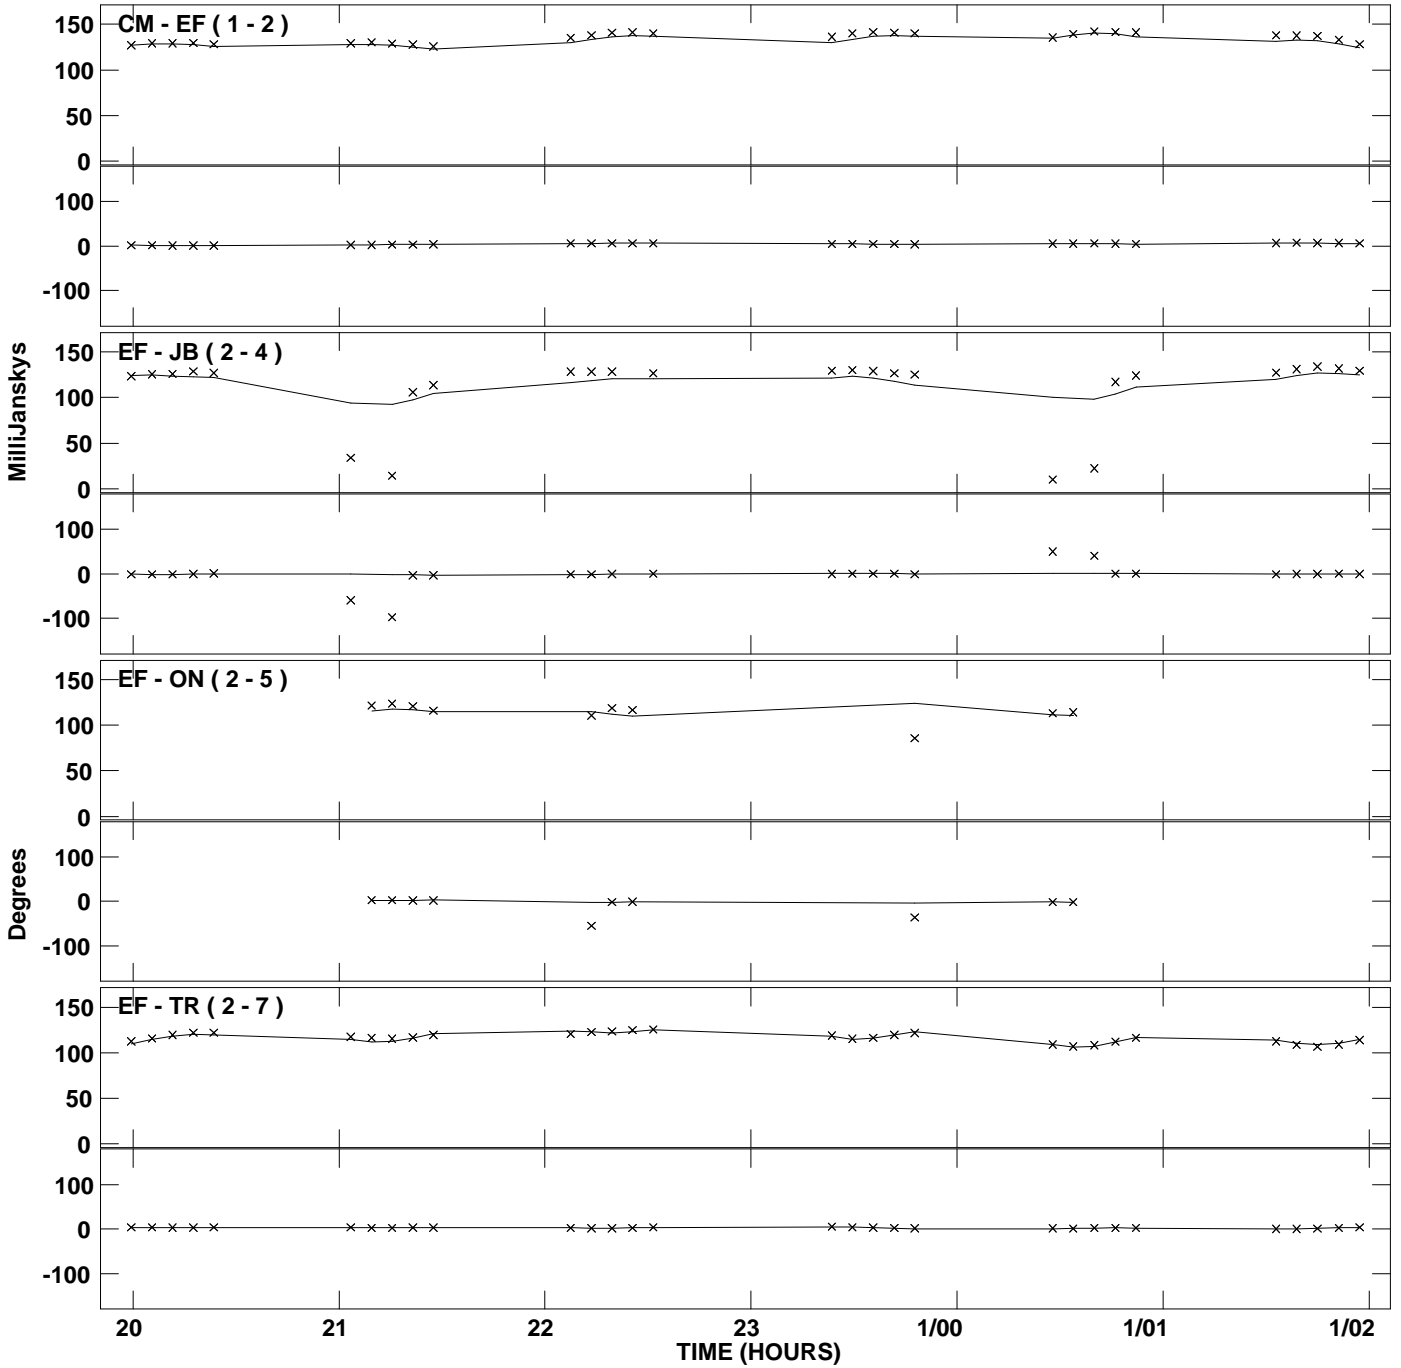

Plot file version 1 created 08-OCT-2010 01:41:58
Amplitude andPhase vs Time for 2102-G85.MULTI.1 Vect aver. CL # 3
IF 1 CHAN 1 STK LL of 2102-G85.ICL001.3

Plot file version 2 created 08-OCT-2010 01:41:58
Amplitude andPhase vs Time for 2102-G85.MULTI.1 Vect aver. CL # 3
IF 1 CHAN 1 STK RR of 2102-G85.ICL001.3

PLot file version 3 created 08-OCT-2010 01:41:58
Amplitude andPhase vs Time for 2102-G85.MULTI.1 Vect aver. CL # 3
IF 1 CHAN 1 STK RR of 2102-G85.ICL001.3