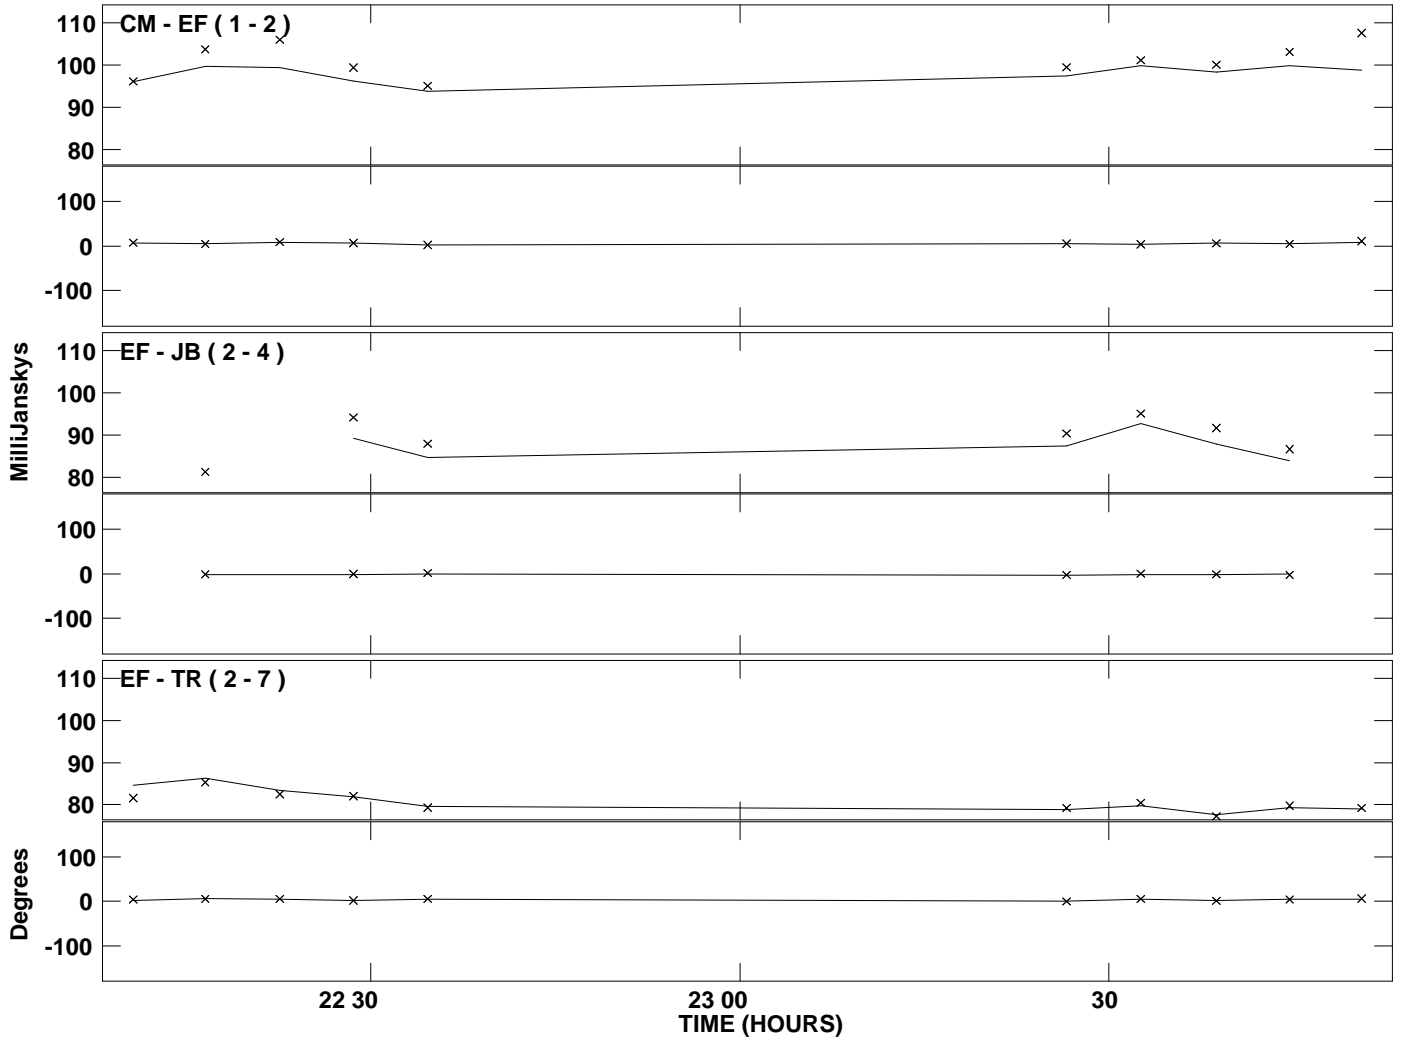

PLOT file version 1 created 08-OCT-2010 01:42:01
 Amplitude andPhase vs Time for 2114-G85.MULTI.1 Vect aver. CL # 3
 IF 1 CHAN 1 STK LL of 2114-G85.ICL001.3

PLot file version 2 created 08-OCT-2010 01:42:01
Amplitude andPhase vs Time for 2114-G85.MULTI.1 Vect aver. CL # 3
IF 1 CHAN 1 STK RR of 2114-G85.ICL001.3