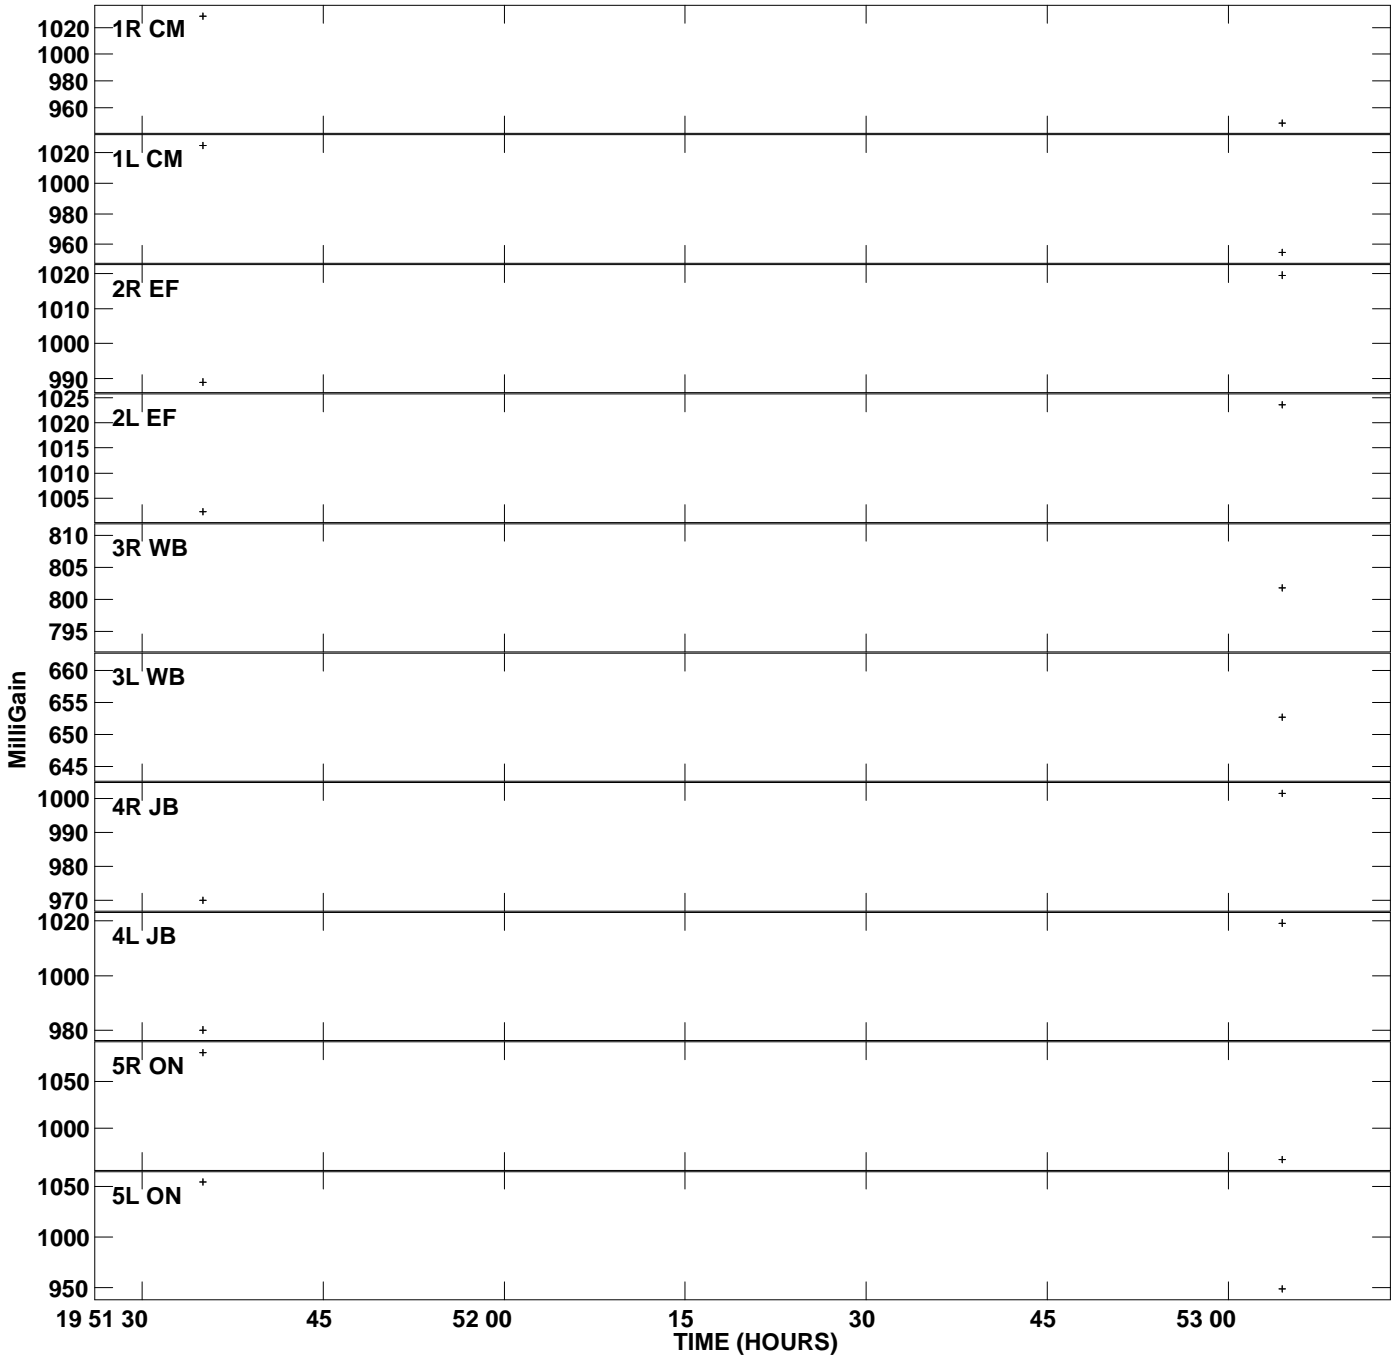

Plot file version 1 created 08-OCT-2010 01:41:43  
 Gain amp vs UTC time for 3C345G85.MULTI.1  
 SN 2 Rpol & Lpol IF 1

Plot file version 2 created 08-OCT-2010 01:41:43  
Gain amp vs UTC time for 3C345G85.MULTI.1  
SN 2 Rpol & Lpol IF 1