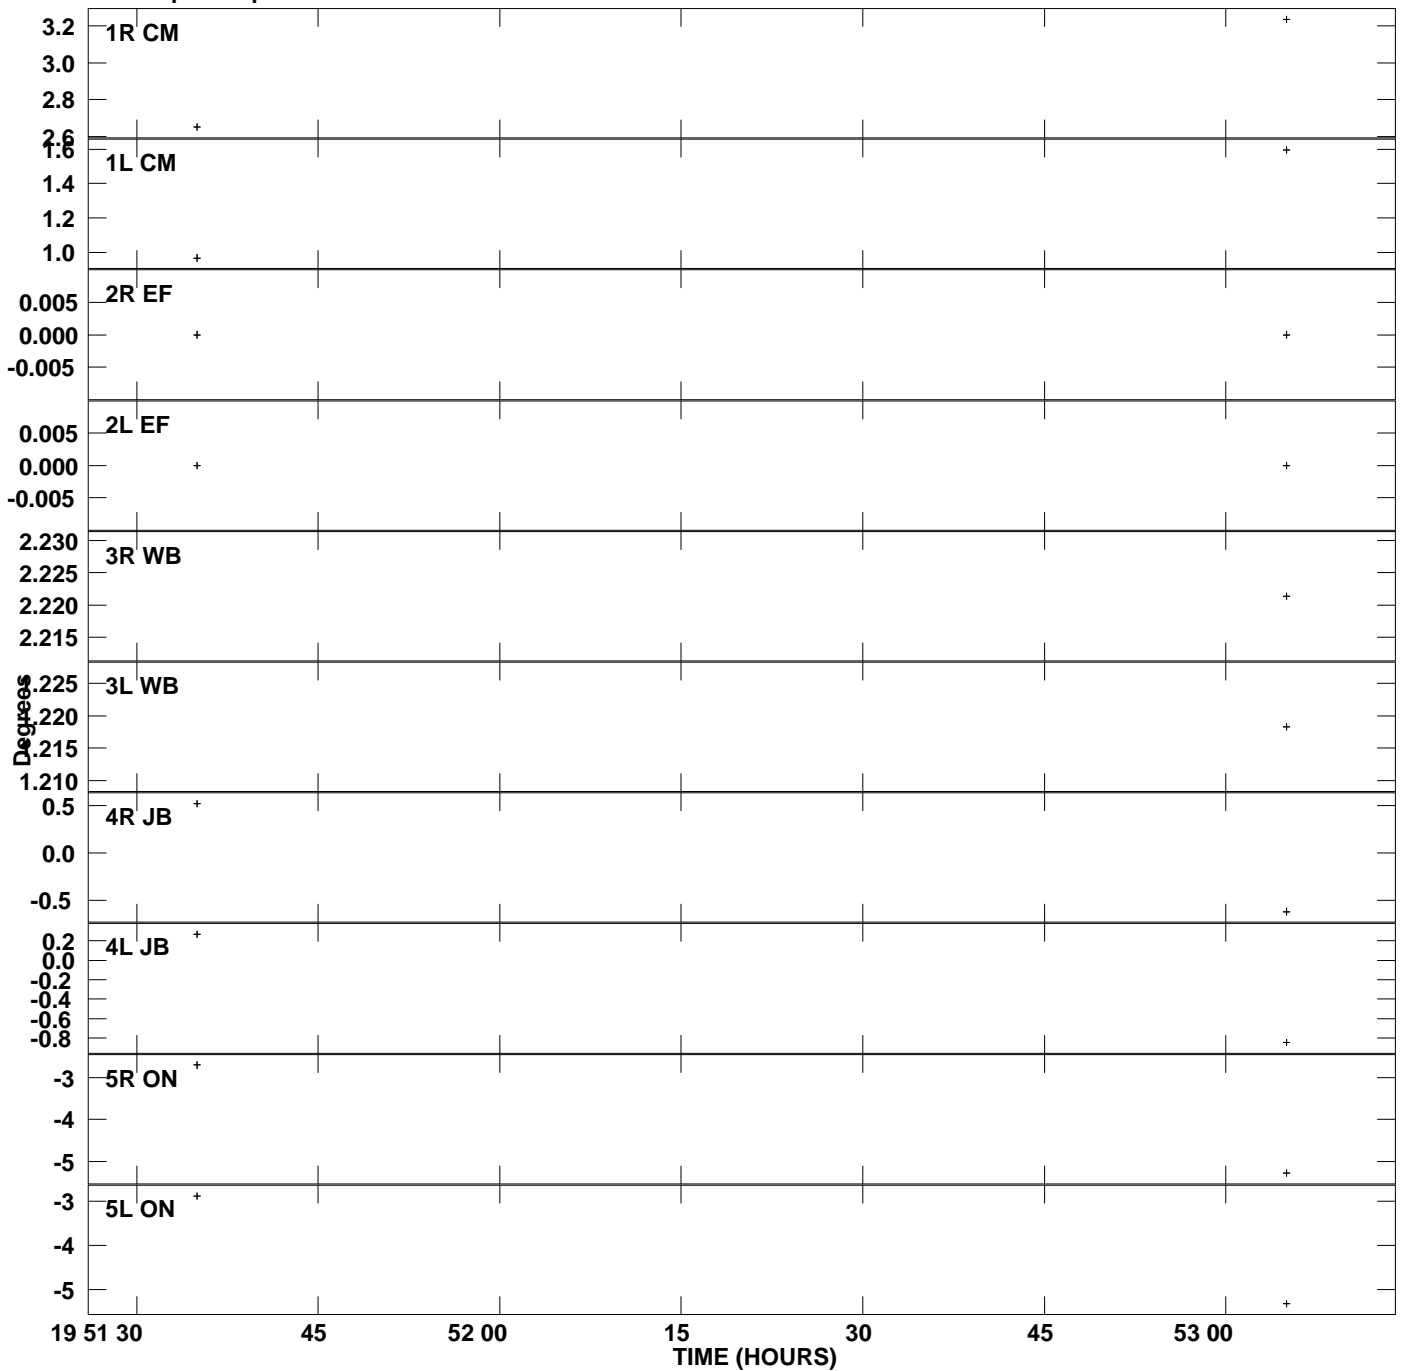

Plot file version 1 created 08-OCT-2010 01:41:39  
 Gain phs vs UTC time for 3C345G85.MULTI.1  
 SN 1 Rpol & Lpol IF 1

Plot file version 2 created 08-OCT-2010 01:41:39  
Gain phs vs UTC time for 3C345G85.MULTI.1  
SN 1 Rpol & Lpol IF 1