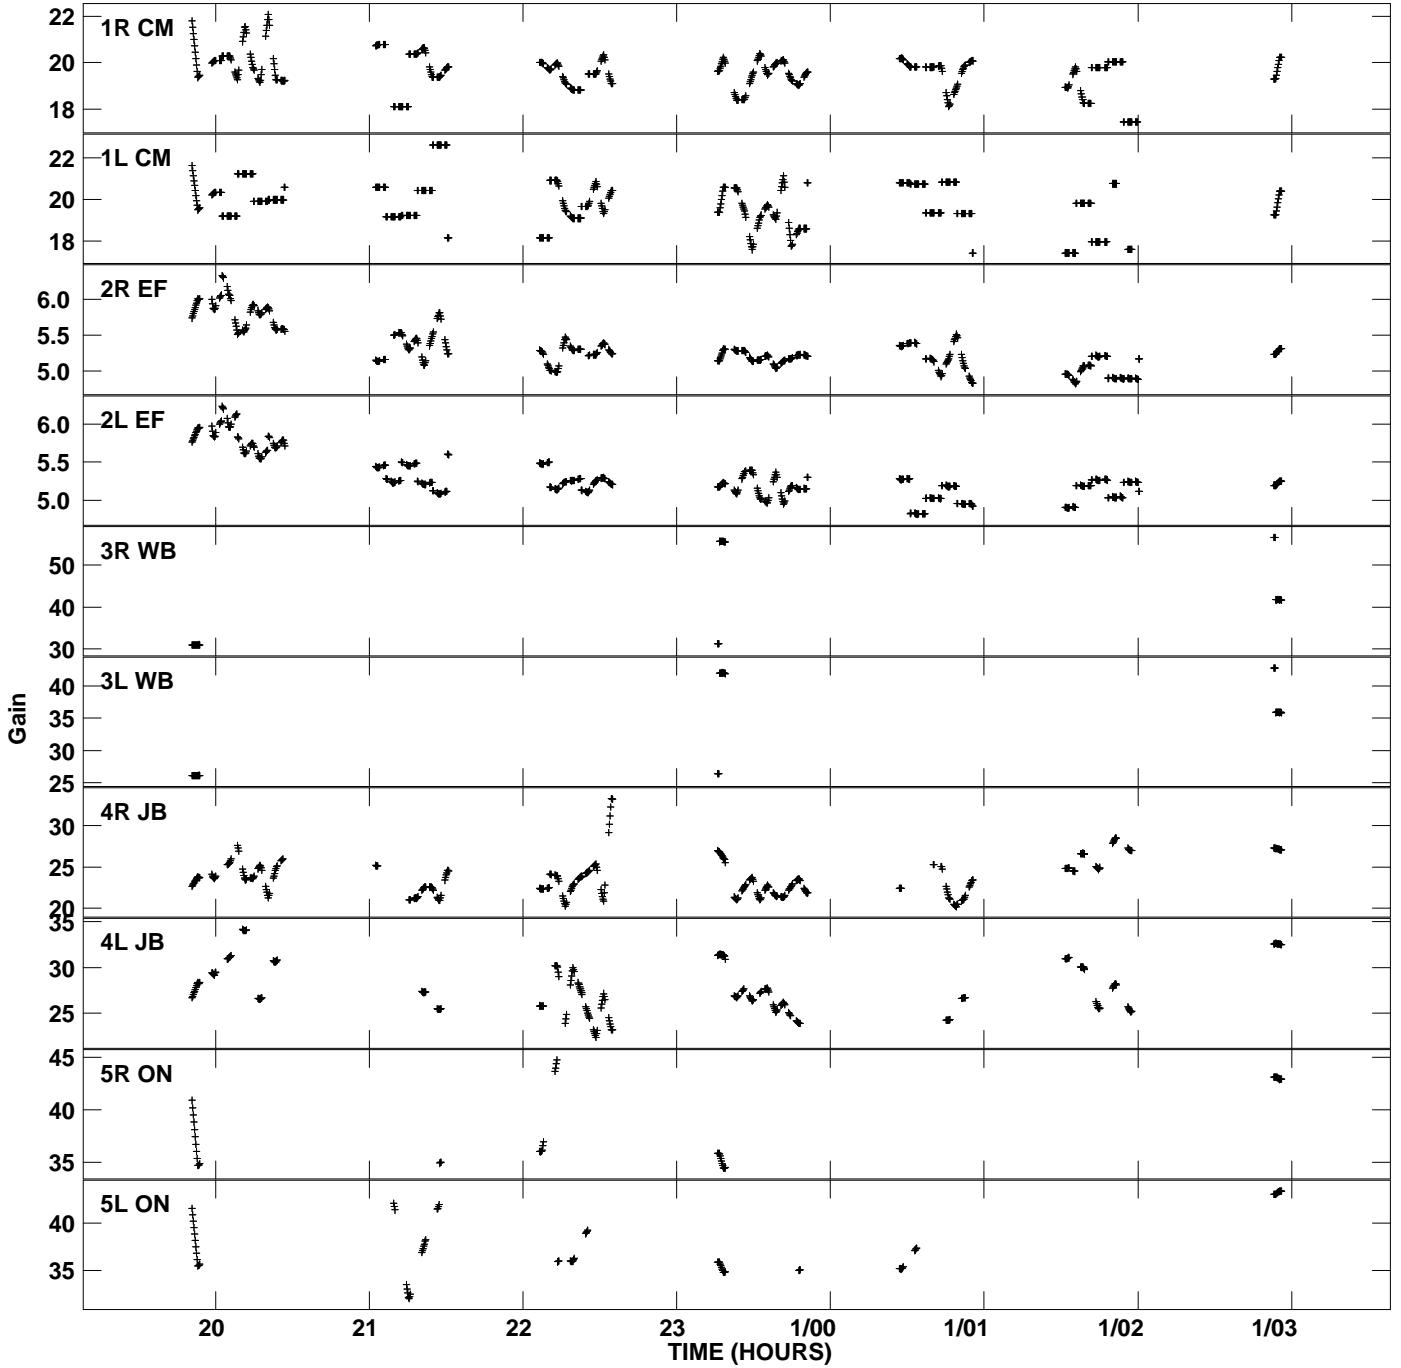

Plot file version 1 created 08-OCT-2010 01:42:08
Gain amp vs UTC time for EZ020A_3.TMP.1
CL 4 Rpol & Lpol IF 1

Plot file version 2 created 08-OCT-2010 01:42:08
Gain amp vs UTC time for EZ020A_3.TMP.1
CL 4 Rpol & Lpol IF 1