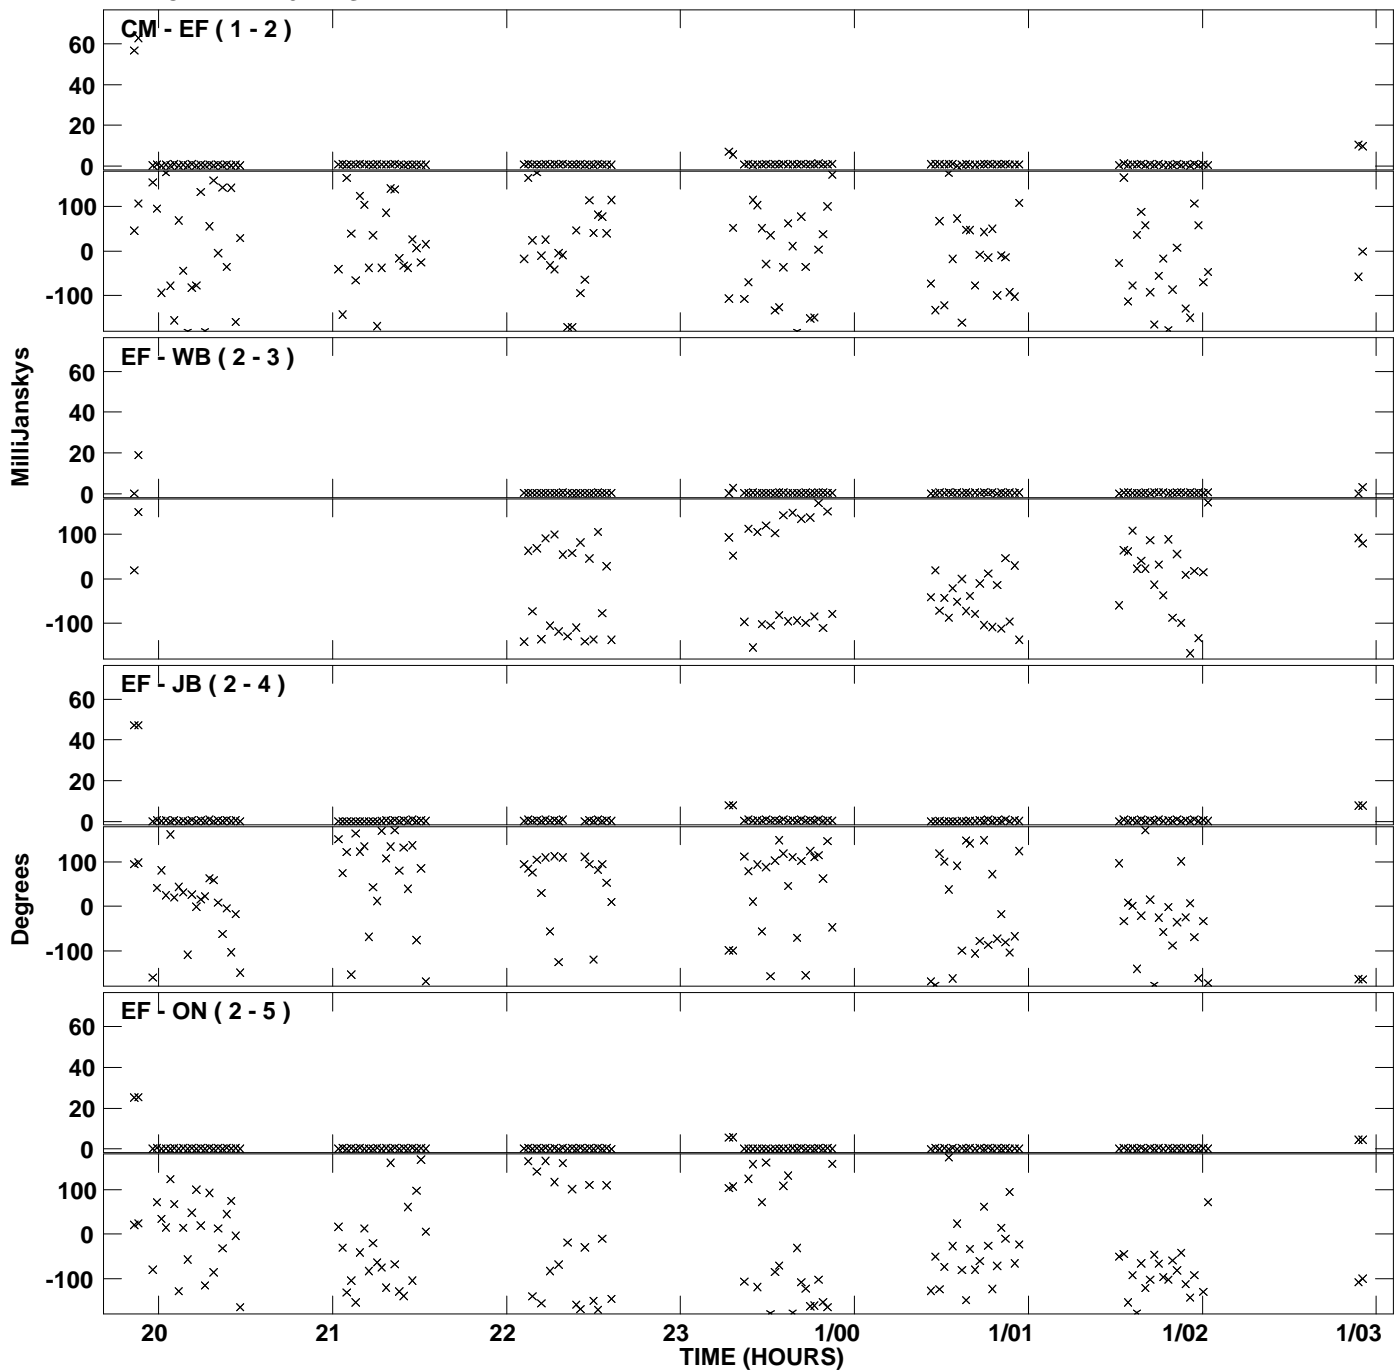

Plot file version 1 created 07-OCT-2010 15:40:16  
Amplitude andPhase vs Time for EZ020A 3.UVDATA.1 Vect aver.  
IF 1 CHAN 1 - 1024 STK LL

Plot file version 2 created 07-OCT-2010 15:40:16  
Amplitude andPhase vs Time for EZ020A 3.UVDATA.1 Vect aver.  
IF 1 CHAN 1 - 1024 STK LL

Plot file version 3 created 07-OCT-2010 15:42:20  
Amplitude andPhase vs Time for EZ020A 3.UVDATA.1 Vect aver.  
IF 1 CHAN 1 - 1024 STK RR

Plot file version 4 created 07-OCT-2010 15:42:20  
Amplitude andPhase vs Time for EZ020A 3.UVDATA.1 Vect aver.  
IF 1 CHAN 1 - 1024 STK RR