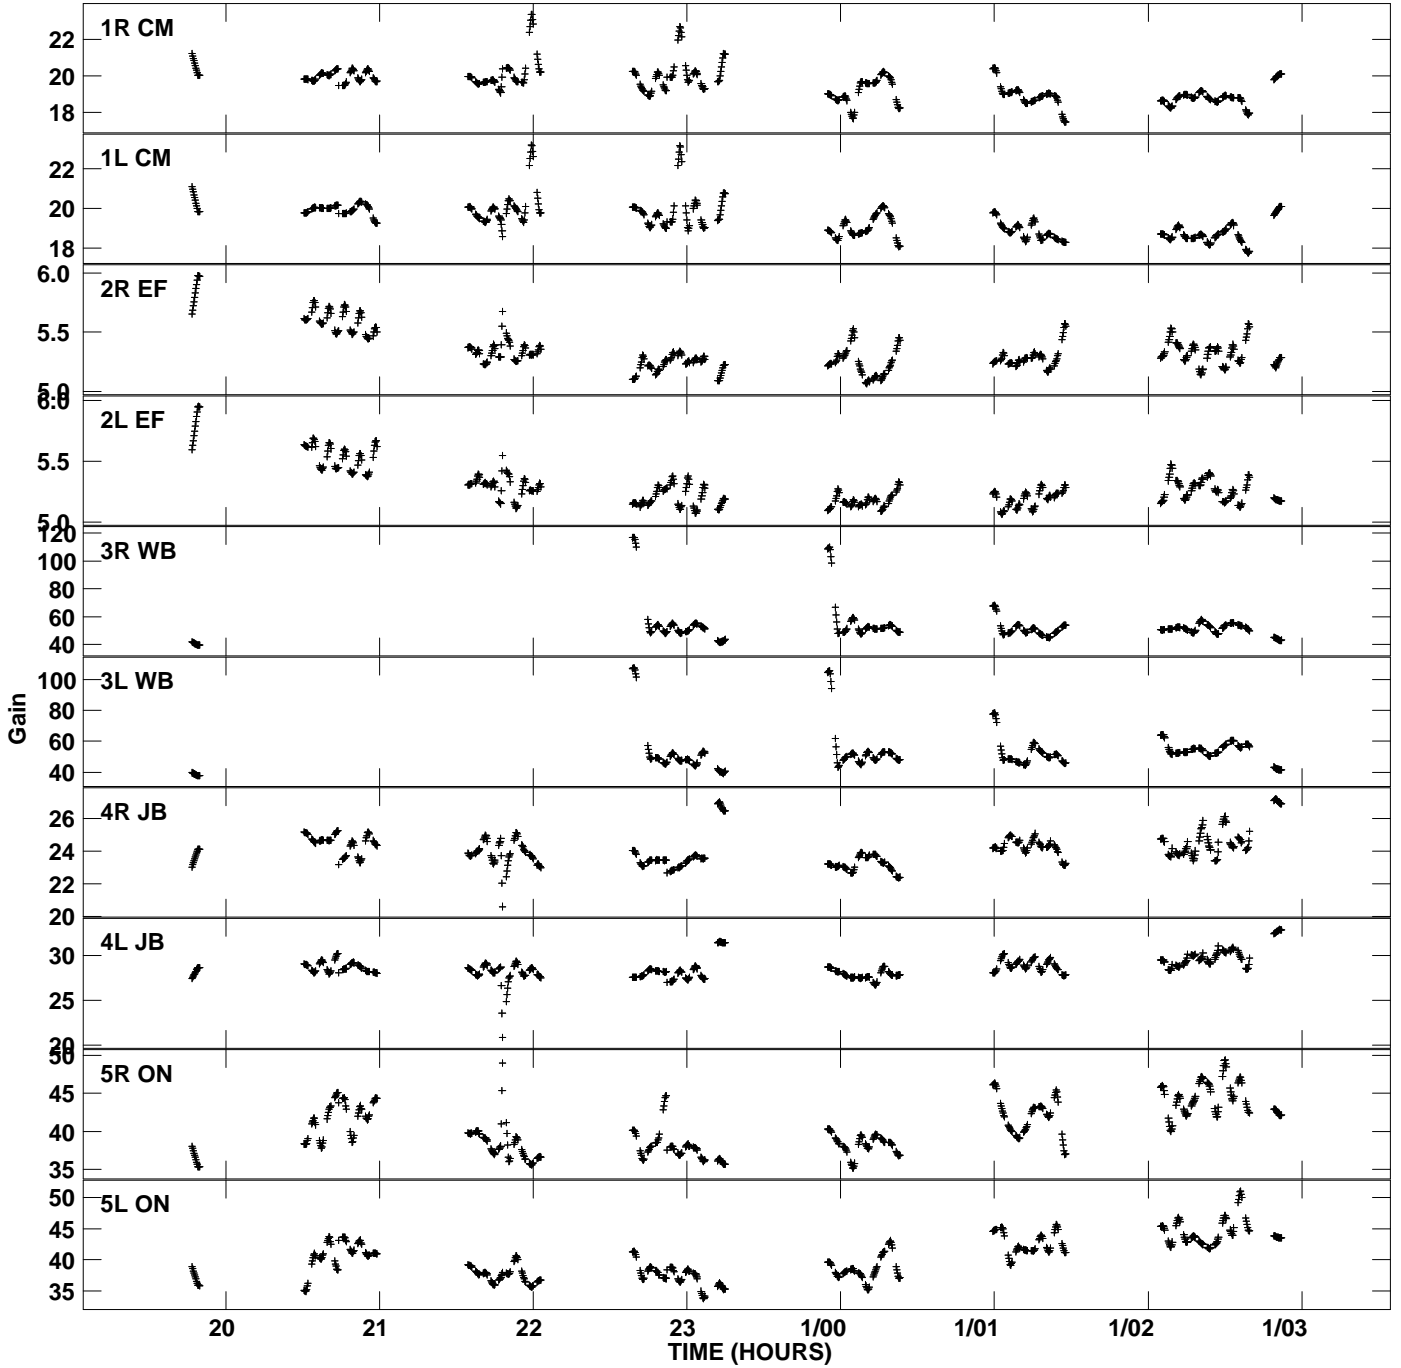

Plot file version 1 created 08-OCT-2010 07:46:40
 Gain amp vs UTC time for EZ020A_4.TMP.1
 CL 4 Rpol & Lpol IF 1

Plot file version 2 created 08-OCT-2010 07:46:40
Gain amp vs UTC time for EZ020A_4.TMP.1
CL 4 Rpol & Lpol IF 1