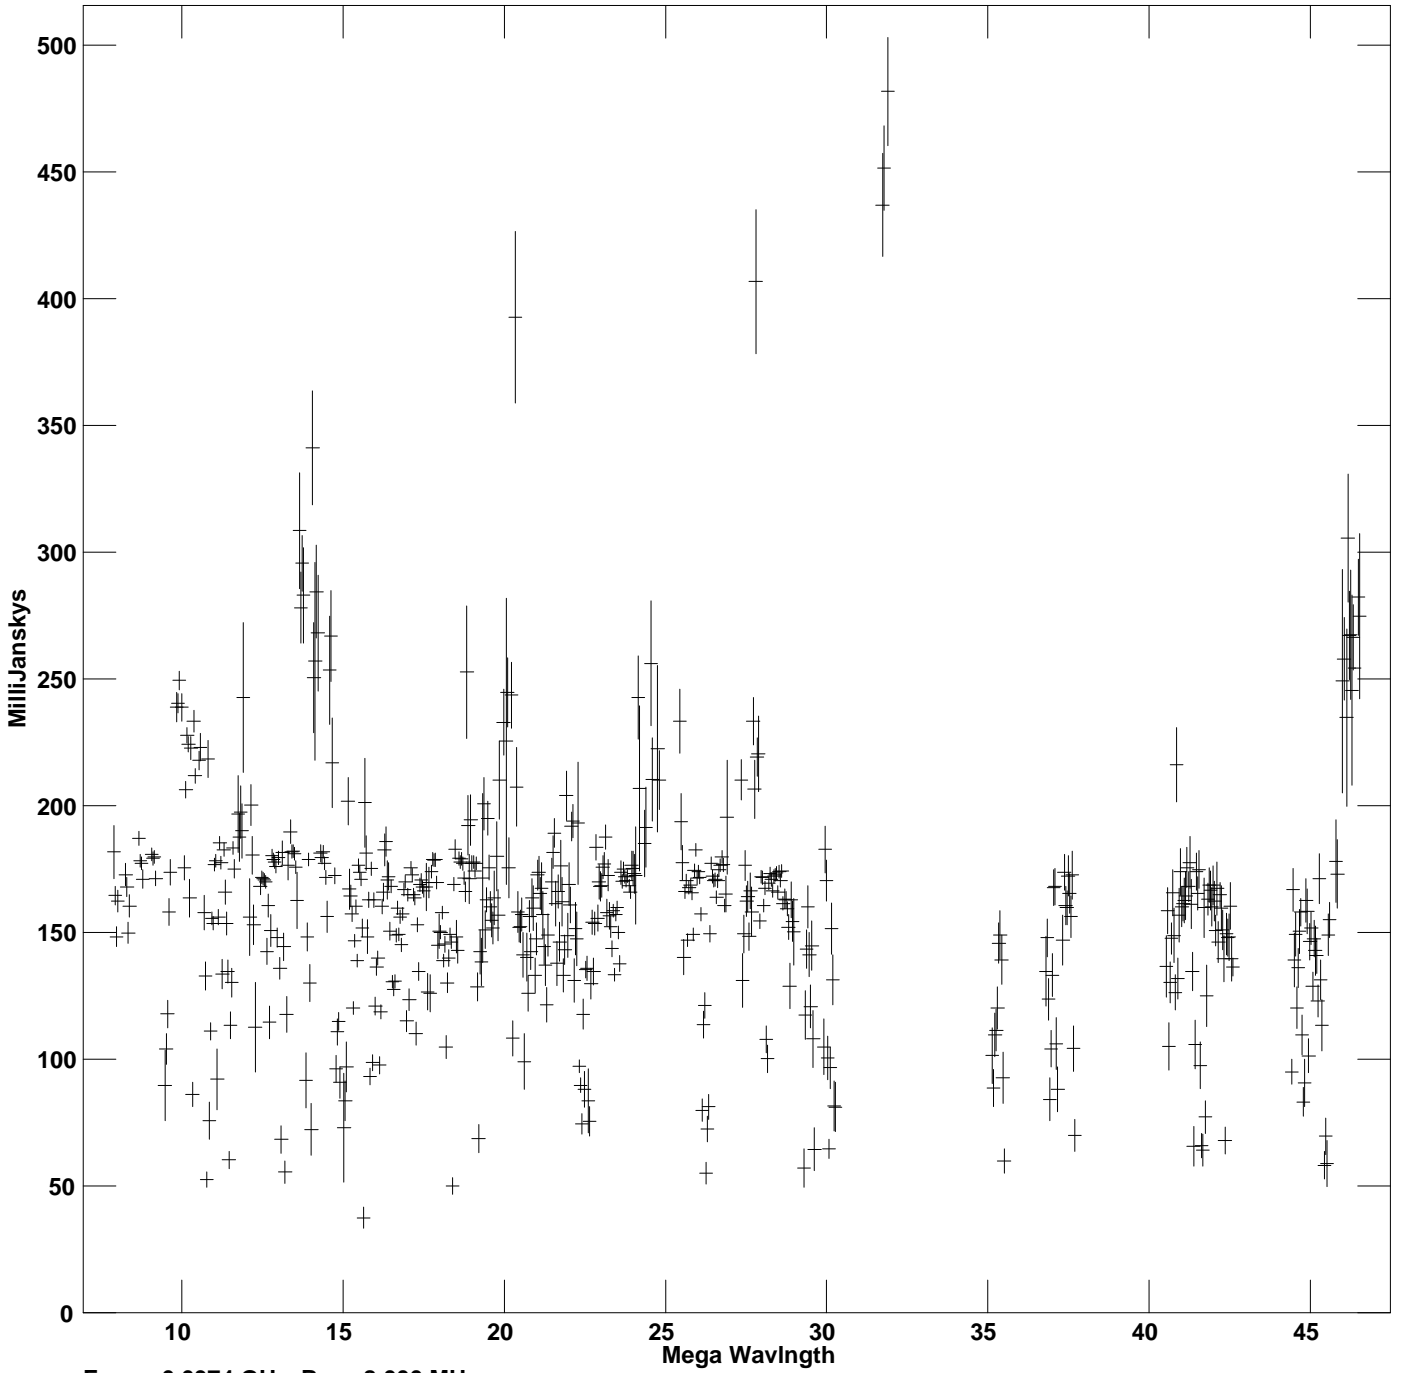

Plot file version 1 created 03-JAN-2011 19:16:01  
Amplitude vs UV dist for 2102-G85.MULTI.1 Source:2102-G85  
Ants \* - \* Stokes I IF# 1 - 8 Chan# 1

Freq = 6.6374 GHz, Bw = 8.000 MHz