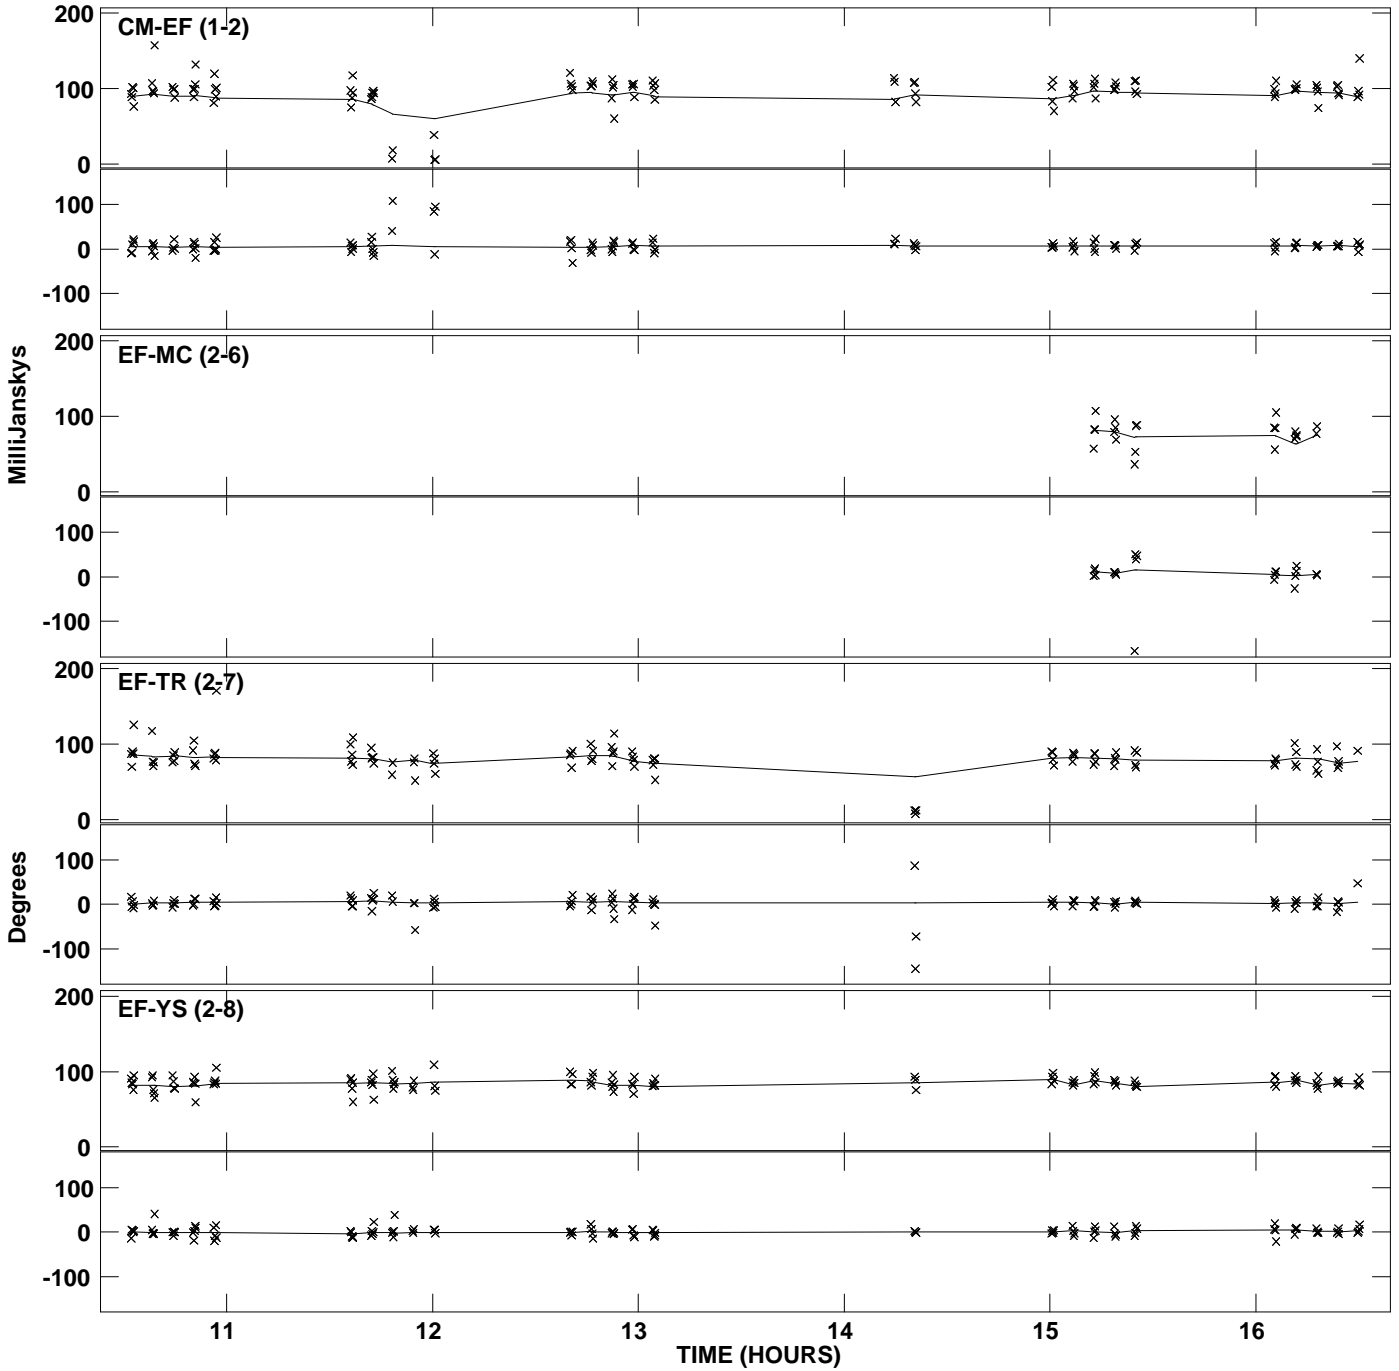

Plot file version 1 created 03-JAN-2011 19:37:32
Amplitude andPhase vs Time for 2114-G85.MULTI.1 Vect aver. CL # 3
IF 1 CHAN 1 STK LL of 2114-G85.ICL001.3

Plot file version 2 created 03-JAN-2011 19:37:32
Amplitude andPhase vs Time for 2114-G85.MULTI.1 Vect aver. CL # 3
IF 1 CHAN 1 STK RR of 2114-G85.ICL001.3